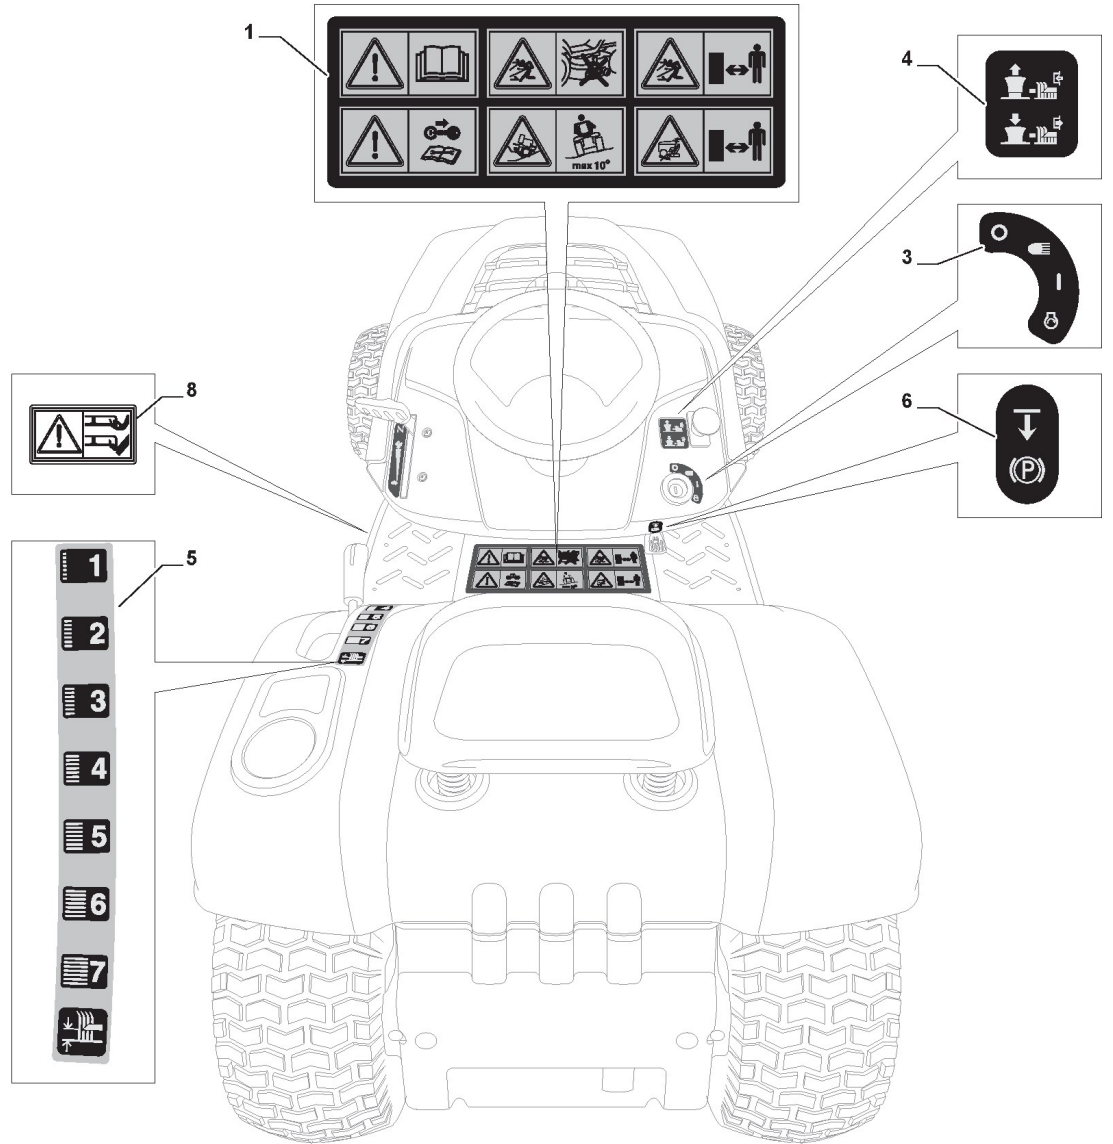

Labels

Ref.nr.	Antal	Komponentkode	Beskrivelse	Noter	From	Op til
1	1	114362365/1	Label			
3	1	114363699/0	Label			
4	1	114361438/0	Label			
5	1	114363701/0	Label	To 31-august-2014		
5	1	114366142/0	Label	From 01-september-2014		
6	1	114363700/0	Label			
8	1	114356699/1	Label