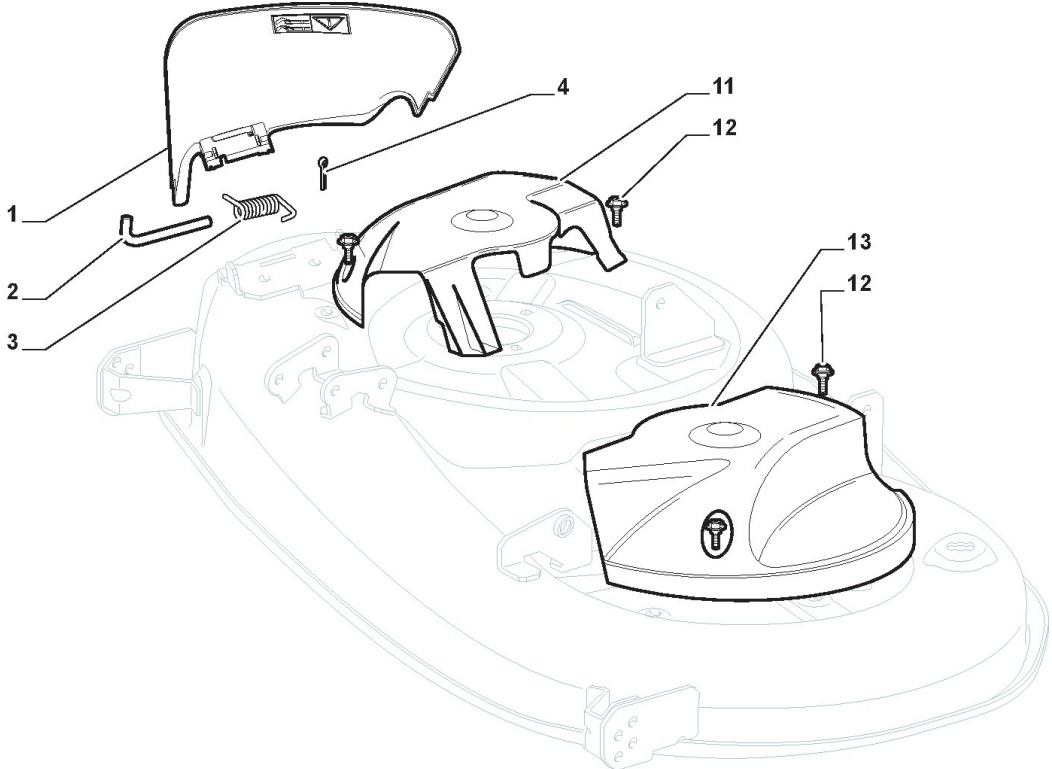

Guards

Ref.nr.	Antal	Komponentkode	Beskrivelse	Noter	From	Op til
1	1	325600087/0	Exit Protection	To 31-august-2013		
1	1	325600087/1	Exit Protection	From 01-september-2013		
2	1	125510073/0	Fulcrum Pin			
3	1	125430242/1	Spring			
4	1	112141418/0	Cotter Pin			
11	1	325600088/0	Right Belt Protection Carter			
12	4	125943006/0	Screw			
13	1	325600089/0	Left Belt Protection