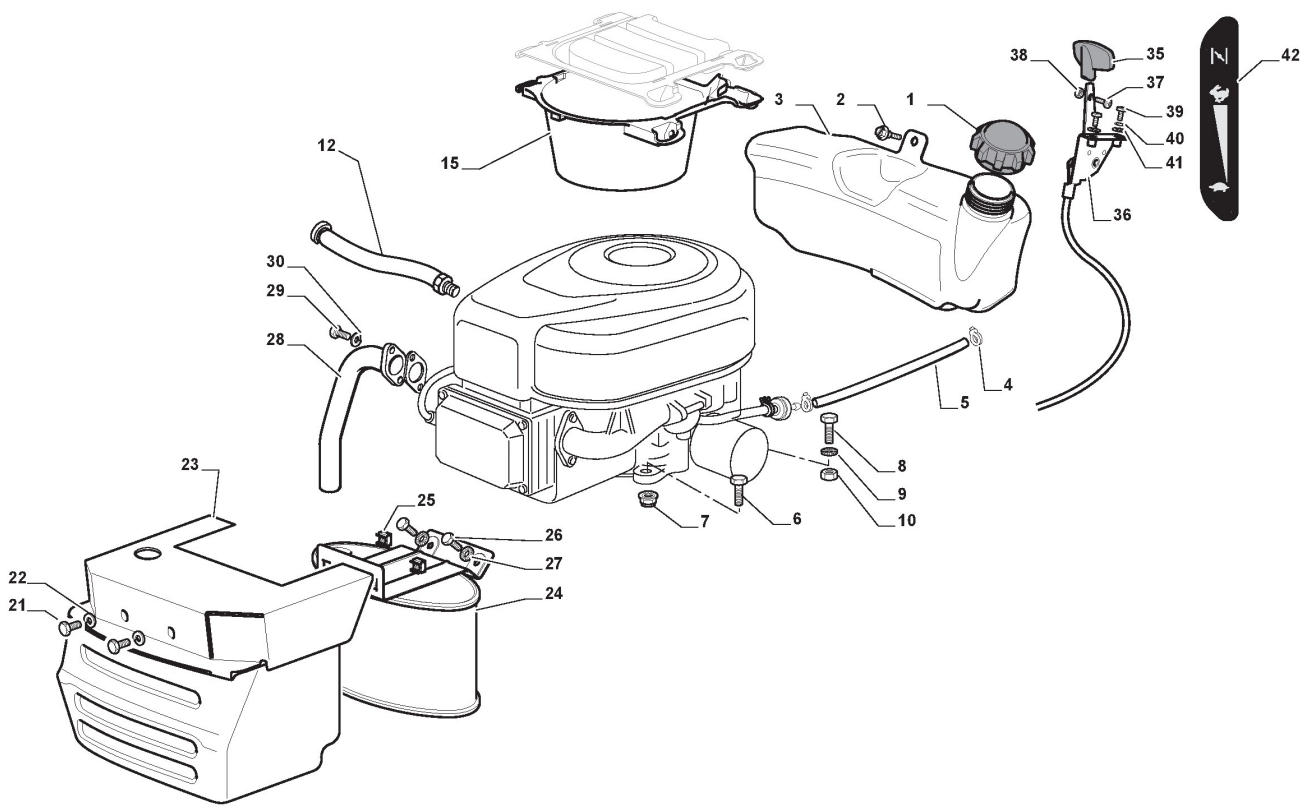

Engine - B&S

Ref.nr.	Antal	Komponentkode	Beskrivelse	Noter	From	Op til
1	1	125795001/1	Cap			
2	4	125943010/0	Screw			
3	1	325735126/0	Fuel Tank	To 31-august-2017		
3	1	325735126/1	Tank	From 01-september-2017		
4	2	118375051/1	Fair Led			
5	1	325869057/0	Connecting Tube			
6	3	112735108/1	Screw			
7	3	112154210/0	Nut			
8	1	112691115/0	Screw			
9	1	112540260/0	Washer			
10	1	112154210/0	Nut			
12	1	1134-5827-01	Oil Drain Assy			
15	1	325108044/1	Conveyor			
21	2	112792611/0	Screw			
22	2	112540260/0	Washer			
23	1	382598047/0	Muffler Protection			
24	1	182750010/0	Muffler			
25	2	112360425/0	Nut			
26	2	112792611/0	Screw			
27	2	112540260/0	Washer			
28	1	118738206/0	Exhaust Discharge Tube			
29	2	112737450/0	Screw			
30	2	112540260/0	Washer			
35	1	325394531/0	Knob			
36	1	182000216/0	Accelerator			
37	1	112726389/0	Screw			
38	1	112290800/0	Nut			
39	2	112726389/0	Screw			
40	2	112540020/0	Washer			
41	2	112521310/0	Washer			
42	1	114363697/0	Label