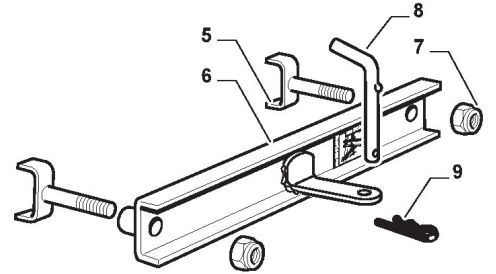

Optionals On Request

Ref.nr.	Antal	Komponentkode	Beskrivelse	Noter	From	Op til
1	1	382869038/0	Muffler Protection			
2	4	125943008/0	Screw			
5	2	382650211/0	Stiffening			
6	1	382033111/0	Rod			
7	2	112155000/0	Nut			
8	1	125510021/1	Hitch Pin			
9	1	124487999/0	Spring Pin			
10	2	112815205/0	Screw			
11	1	325140101/0	Deflector	To 31-august-2014		
11	1	325140107/0	Deflector	From 01-september-2014		
12	1	125510111/0	Pin	To 31-august-2014		
12	2	325785473/0	Pin	From 01-september-2014		
13	1	125580040/0	Stake	From 01-september-2015		
13	1	125580041/0	Stake	To 31-august-2015		
14	1	112437507/0	Rapid Fixing Plate	To 31-august-2015		
14	1	118737221/0	Plate	From 01-september-2015		
15	2	112154510/0	Nut			
16	1	112604899/0	Crown Fastener