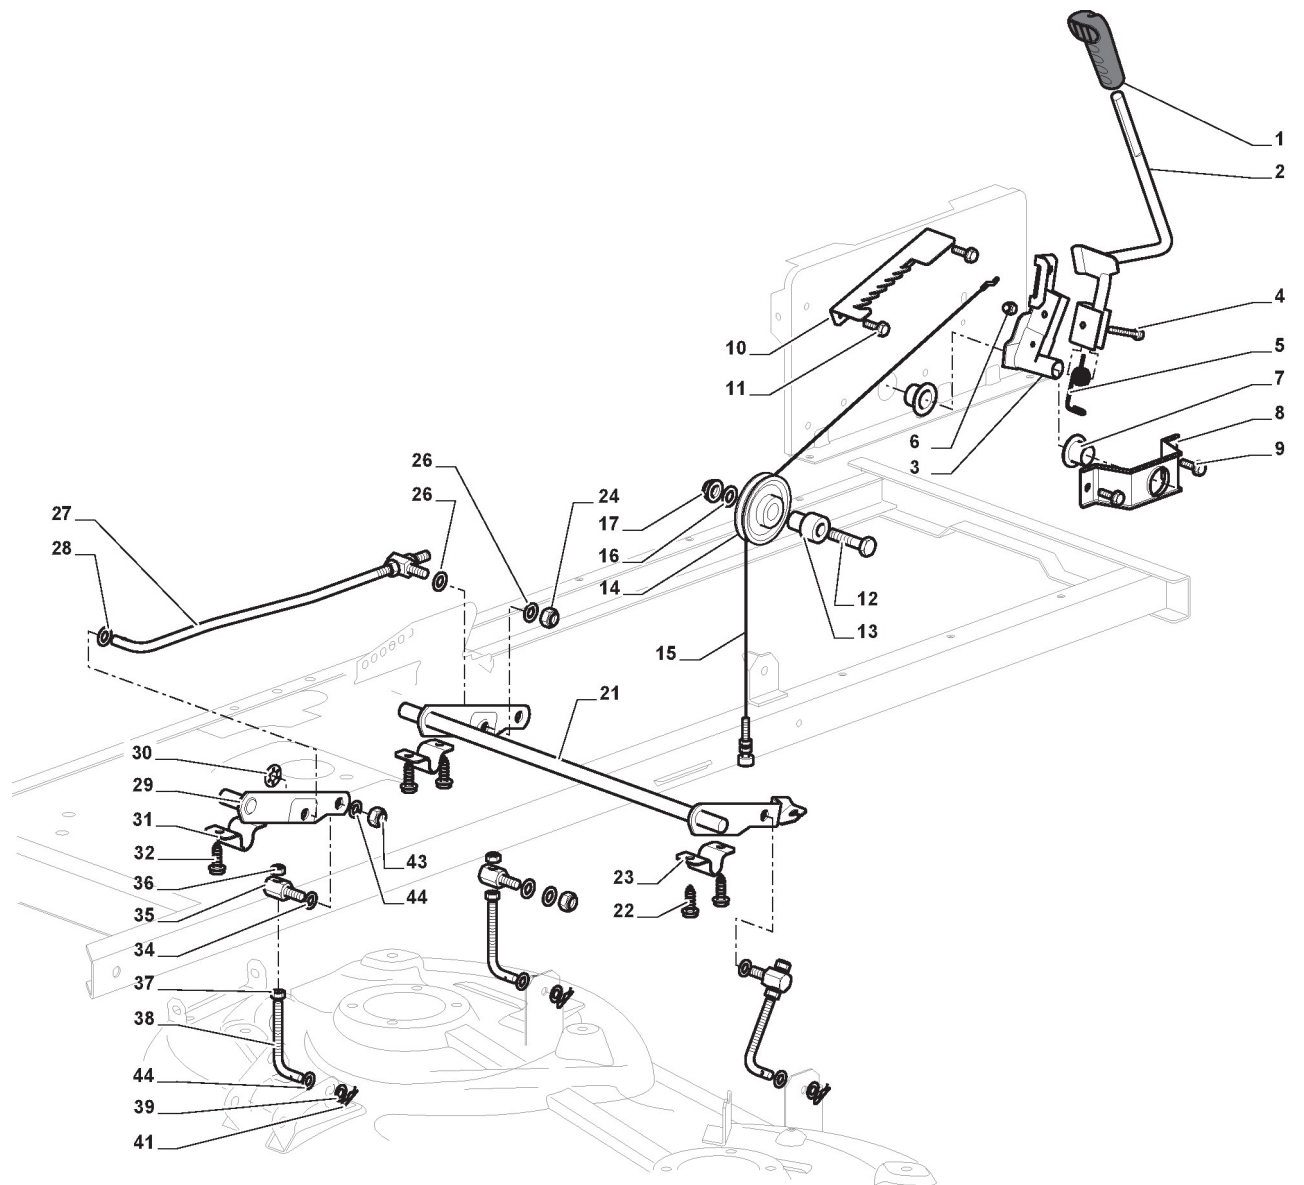

Cutting Plate Lifting

Ref.nr.	Antal	Komponentkode	Beskrivelse	Noter	From	Op til
1	1	325394533/0	Knob			
2	1	382318229/0	Lever			
3	1	382318231/0	Axle			
4	1	112674700/0	Screw			
5	1	125430261/0	Spring			
6	1	112154510/0	Nut			
7	2	325038006/0	Bushing			
8	1	325785297/0	Support			
9	2	125943009/0	Screw			
10	1	325735515/0	Steering Sector			
11	2	125943009/0	Screw			
12	1	112793701/0	Screw			
13	1	125040636/0	Bushing			
14	1	125601579/0	Pulley			
15	1	382004620/0	Wire			
16	1	112523060/0	Washer			
17	1	112293201/0	Nut			
21	1	382318239/0	Axle			
22	4	112735599/0	Screw			
23	2	325547231/0	Plate			
24	1	112155000/0	Nut			
26	2	325670011/0	Antifriction Washer			
27	1	382000569/0	Connecting Rod	To 31-august-2011		
27	1	382000569/1	Connecting Rod	From 01-september-2011;for the replacement check Service Bulletin RO_043		
28	1	112521350/0	Washer			
29	1	382318237/0	Axle			
30	1	112604899/0	Crown Fastener			
31	1	325547231/0	Plate			
32	2	112735599/0	Screw			
34	3	325670008/1	Washer			
35	3	125510107/1	Pin			
36	3	112156602/0	Nut			
37	3	112295200/0	Nut			
38	3	125840012/0	Tie Rod			
39	3	112523060/0	Washer			
41	3	124487998/0	Cotter Pin			
43	3	112156602/0	Nut			
44	6	325670008/1	Washer