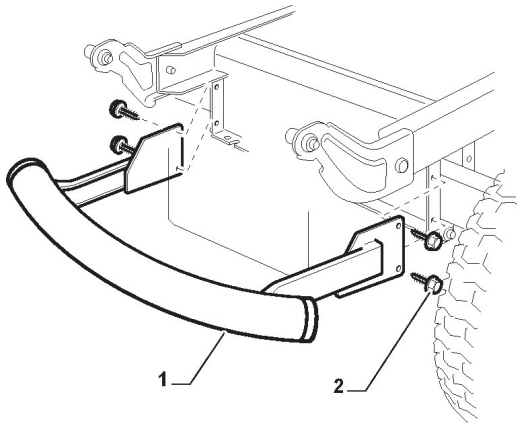

Optionals On Request

Ref.nr.	Antal	Komponentkode	Beskrivelse	Noter	From	Op til
1	1	382869038/0	Muffler Protection			
2	4	125943008/0	Screw			
5	2	382650211/0	Stiffening			
6	1	382033111/0	Rod			
7	2	112155000/0	Nut			
8	1	125510021/1	Hitch Pin			
9	1	124487999/0	Spring Pin			
10	2	112815205/0	Screw			
11	1	325140101/0	Deflector	To 31-august-2014		
11	1	325140107/0	Deflector	From 01-september-2014		
12	1	125510111/0	Pin	To 31-august-2014		
12	2	325785473/0	Pin	From 01-september-2014		
13	1	125580040/0	Stake	From 01-september-2015		
13	1	125580041/0	Stake	To 31-august-2015		
14	1	112437507/0	Rapid Fixing Plate	To 31-august-2015		
14	1	118737221/0	Plate	From 01-september-2015		
15	2	112154510/0	Nut			
16	1	112604899/0	Crown Fastener