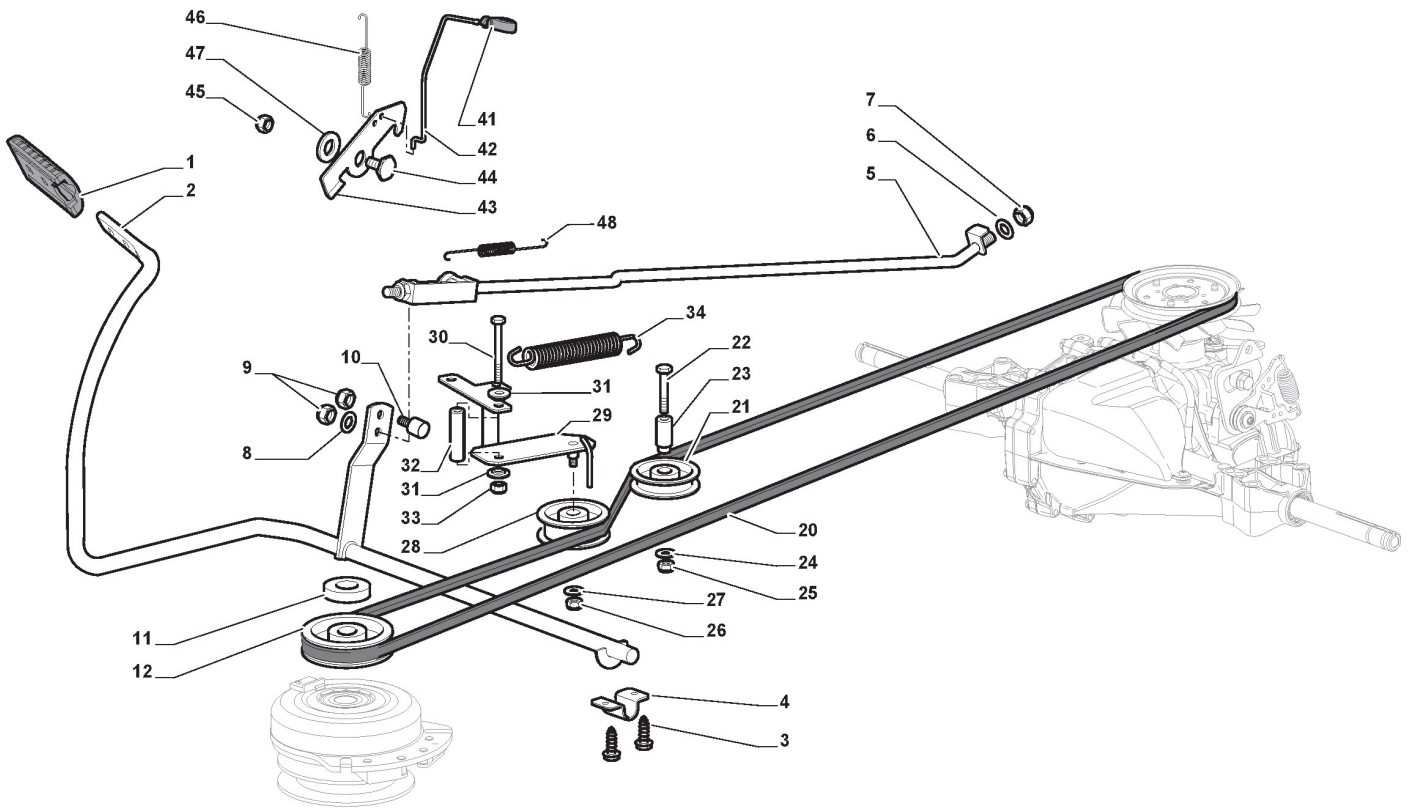

Brake And Gearbox Controls

Ref.nr.	Antal	Komponentkode	Beskrivelse	Noter	From	Op til
1	1	325110409/0	Clamp Cover			
2	1	382000641/0	Pedal			
3	4	112735599/0	Screw			
4	2	325547231/0	Plate			
5	1	382000576/0	Rod			
6	1	112521360/0	Washer			
7	1	112156602/0	Nut			
8	1	325670011/0	Antifriction Washer			
9	2	112155000/0	Nut			
10	1	125510116/0	Pin			
11	1	125160021/0	Spacer			
12	1	125601577/0	Pulley			
20	1	135062003/0	Belt	To 31-august-2015		
20	1	135062003/1	Belt	From 01-september-2015		
21	1	125601555/0	Pulley	To 31-august-2013		
21	1	325601599/0	Pulley	From 01-september-2013		
22	1	112691400/0	Screw			
23	1	125160051/0	Spacer	To 31-august-2013		
23	1	125160083/0	Spacer	From 01-september-2013		
24	1	112523060/0	Washer			
25	1	112155000/0	Nut			
26	1	112155000/0	Nut			
27	1	112523060/0	Washer			
28	1	125601554/0	Pulley			
29	1	382318245/0	Lever			
30	1	112691600/0	Screw			
31	2	125038002/1	Bushing	To 31-august-2016		
31	2	125038021/0	Bushing	From 01-september-2016		
32	1	125160027/0	Spacer			
33	1	112155000/0	Nut			
34	1	125430262/0	Spring			
41	1	125394509/1	Knob	From 01-september-2013		
41	1	325394534/0	Knob	To 31-august-2013		
42	1	125033083/0	Rod	To 31-august-2013		
42	1	125033113/0	Rod	From 01-september-2013		
43	1	325253011/0	Hook	To 31-august-2013		
43	1	325253011/1	Hook	From 01-september-2011		
44	1	122524970/2	Fulcrum Pin	To 31-august-2014		
44	1	122524970/3	Pin	From 01-september-2014		
45	1	112155000/0	Nut			
46	1	125430213/0	Spring			
47	1	112523060/0	Washer			
48	1	125430269/1	Spring