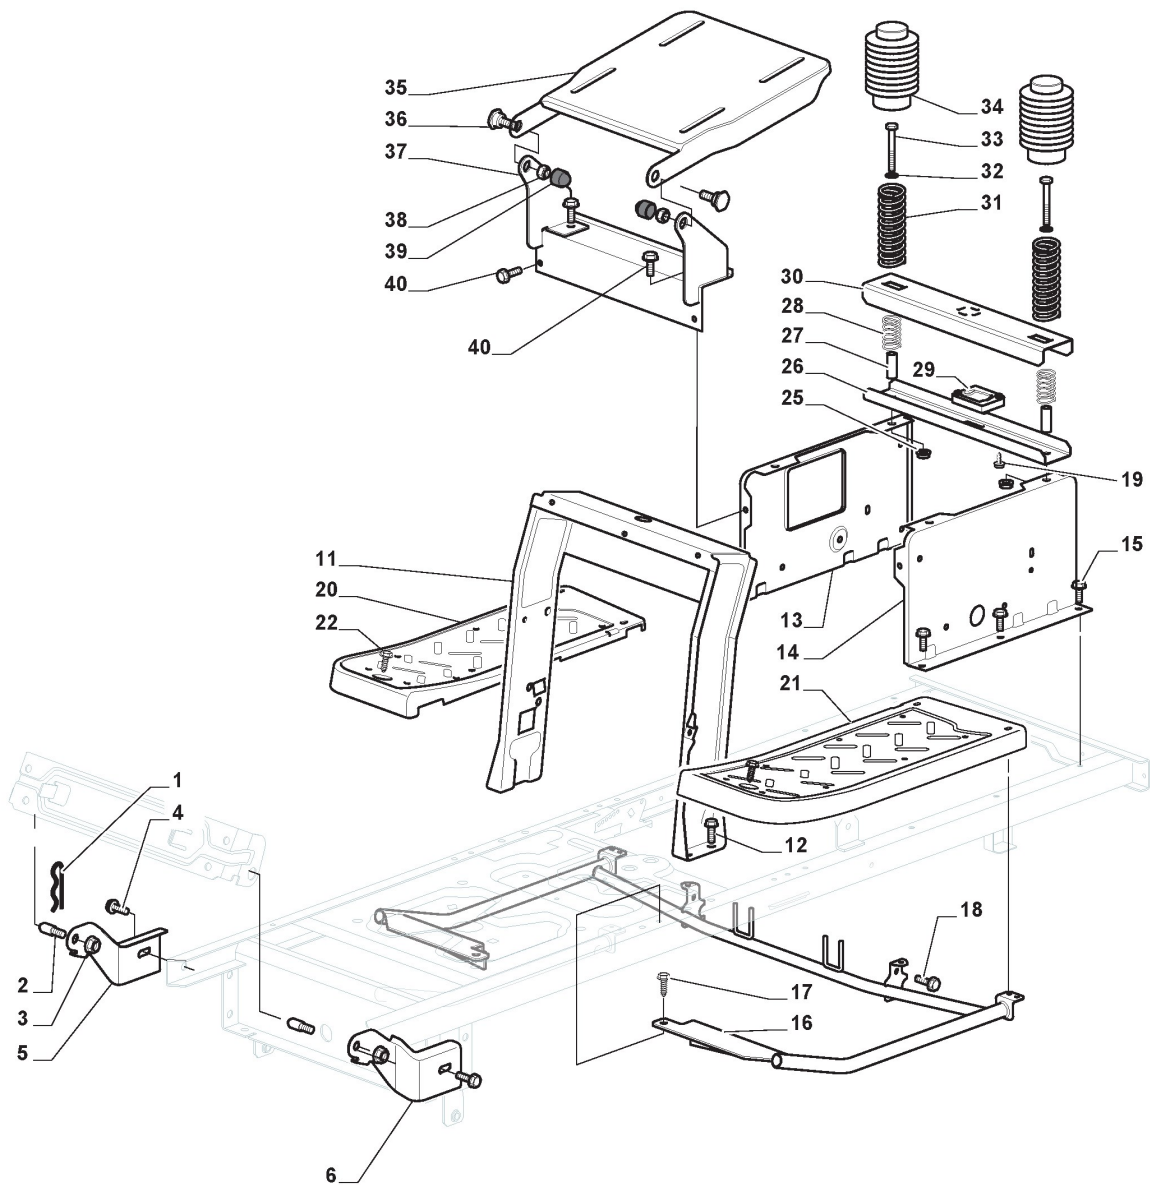

Chassis

Ref.nr.	Antal	Komponentkode	Beskrivelse	Noter	From	Op til
1	1	124487998/0	Cotter Pin			
2	2	125510079/1	Pin			
3	2	112154210/0	Nut	To 31-august-2013		
3	2	112155000/0	Nut	From 01-september-2013		
4	2	112735599/0	Screw			
5	1	325547225/0	Right Plate			
6	1	325547227/0	Left Plate			
11	1	382785169/1	Steering Column Support			
12	4	125943009/0	Screw			
13	1	325785331/1	Right Seat Support			
14	1	325785333/1	Left Seat Support			
15	6	125943009/0	Screw			
16	1	382785179/0	Footboard Support			
17	2	125943009/0	Screw			
18	2	125943009/0	Screw			
19	2	112728686/0	Screw			
20	1	325500041/1	Right Footboard			
21	1	325500043/1	Left Footboard			
22	2	112735599/0	Screw			
25	2	112293201/0	Nut			
26	1	325820109/0	Seat Support			
26	1	325820109/1	Seat Support			
27	2	125160048/0	Spacer			
28	2	125430263/0	Spring			
29	1	325785379/0	Support	To 31-august-2013		
29	1	325785379/1	Support	From 01-september-2013		
30	1	325820111/1	Switch Comand Cross			
31	2	125430264/0	Spring			
32	2	112521350/0	Washer			
33	2	112691400/0	Screw			
34	2	325122002/0	Hood			
35	1	382547061/0	Plate			
36	2	122524970/2	Fulcrum Pin	To 31-august-2014		
36	2	122524970/3	Pin	From 01-september-2014		
37	1	382820151/0	Seat Support			
38	2	112155010/0	Nut			
39	2	118203854/0	Cap			
40	4	125943009/0	Screw