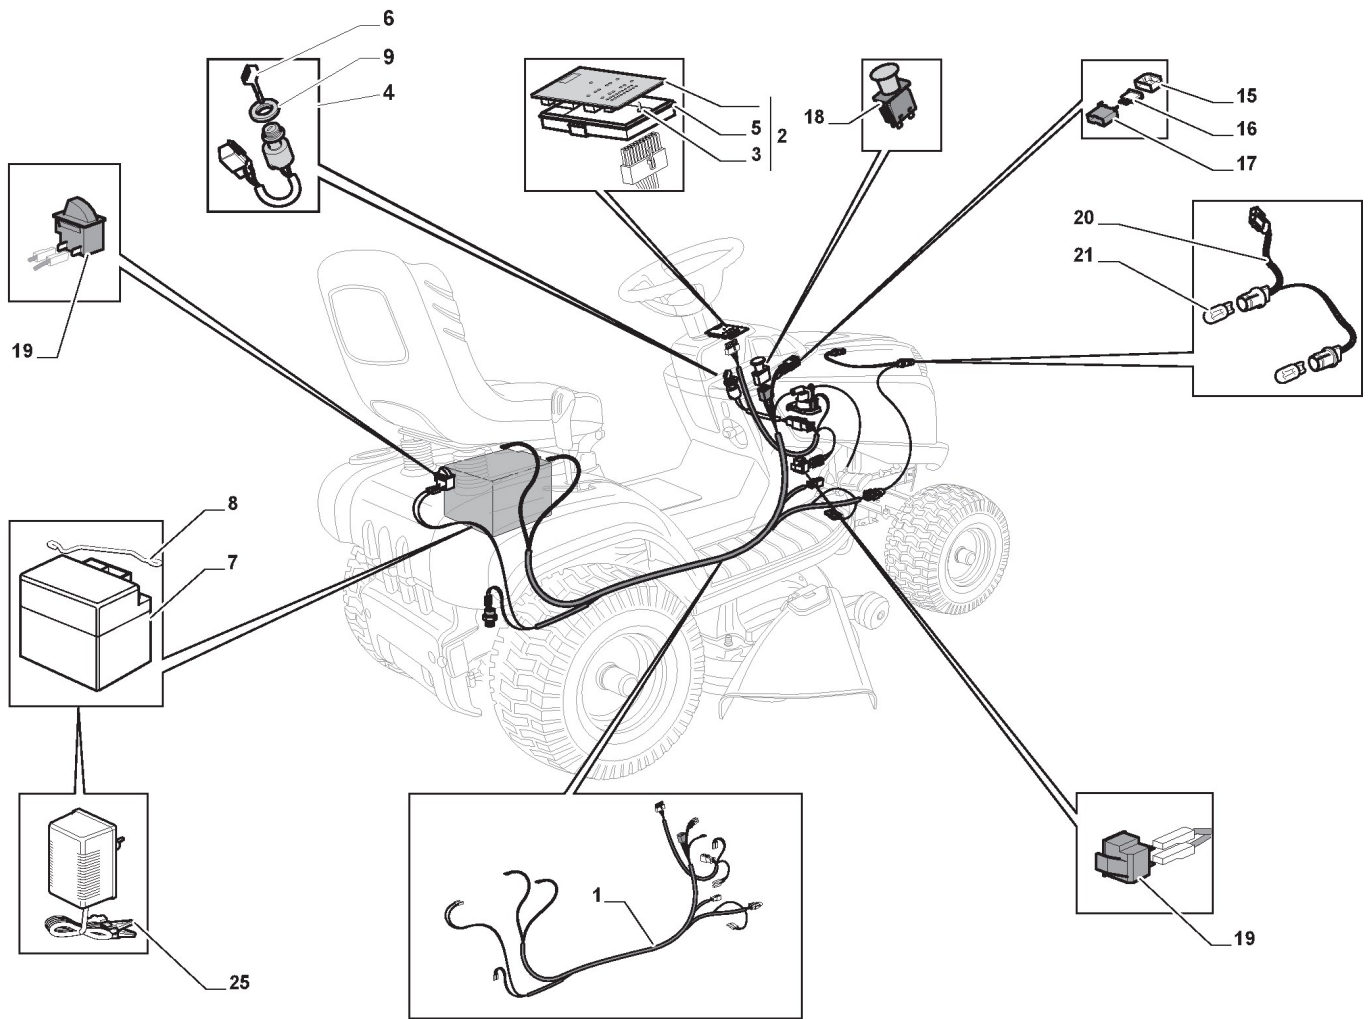

Electrical Parts

Ref.nr.	Antal	Komponentkode	Beskrivelse	Noter	From	Op til
1	1	182040158/0	Cables Ass.Y	To 31-august-2014;(for Hydro Models)		
1	1	182040196/0	Cables Ass.Y	From 01-september-2014;(for Hydro Models)		
2	1	382722429/0	Electronic Card	To 31-august-2014		
2	1	382722443/0	Electronic Card	From 01-september-2014 To 31-august-2015		
2	1	382722443/1	Electronic Card	From 01-september-2015		
3	1	112735101/0	Screw			
4	1	118450075/0	Starting Switch	To 31-august-2014		
4	1	118450075/1	Starting Switch	From 01-september-2014		
5	1	325600080/0	Card Protection	To 31-august-2015		
5	1	325600080/1	Card Protection	From 01-september-2015		
6	1	118210023/0	Starting Key			
7	1	118120002/1	Battery			
8	1	125430265/1	Spring			
9	1	118400863/0	Screwed Ring			
15	2	133215000/0	Cover			
16	1	133340036/0	Fuse 25 A			
16	1	133340040/0	Fuse 10 A			
17	2	133500007/0	Fuse Carrier			
18	1	118450074/0	Clutch Switch			
19	2	119410613/0	Microswitch			
21	2	118459100/0	Lamp For Lights			
25	1	182180090/0	Battery Charger 12V 1A - CE Plugg	CE plugg