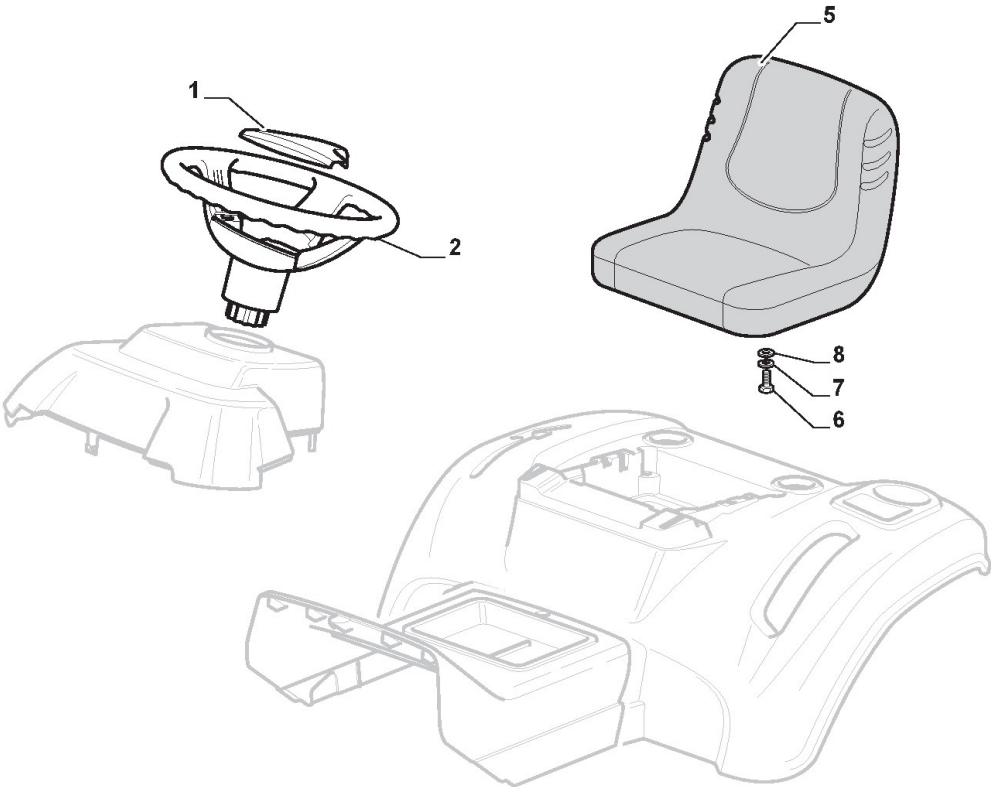

Seat & Steering Wheel

Ref.nr.	Antal	Komponentkode	Beskrivelse	Noter	From	Op til
1	1	325580503/0	Steering Plate Cover			
2	1	325961219/0	Steering Wheel			
5	1	125722463/0	Seat	To 31-august-2017		
5	1	125722483/0	Seat	From 01-september-2017		
6	4	112792611/0	Screw			
7	4	112540260/0	Washer			
8	4	112523060/0	Washer