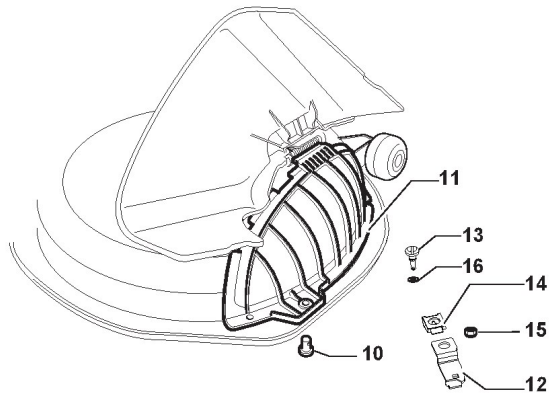

Optionals On Request

Ref.nr.	Antal	Komponentkode	Beskrivelse	Noter	From	Op til
1	1	382869038/0	Muffler Protection			
2	4	125943008/0	Screw			
5	2	382650211/0	Stiffening			
6	1	382033111/0	Rod			
7	2	112155000/0	Nut			
8	1	125510021/1	Hitch Pin			
9	1	124487999/0	Spring Pin			
10	2	112815205/0	Screw			
11	1	325140101/0	Deflector	To 31-august-2014		
11	1	325140107/0	Deflector	From 01-september-2014		
12	1	125510111/0	Pin	To 31-august-2014		
12	2	325785473/0	Pin	From 01-september-2014		
13	1	125580040/0	Stake	From 01-september-2015		
13	1	125580041/0	Stake	To 31-august-2015		
14	1	112437507/0	Rapid Fixing Plate	To 31-august-2015		
14	1	118737221/0	Plate	From 01-september-2015		
15	2	112154510/0	Nut			
16	1	112604899/0	Crown Fastener