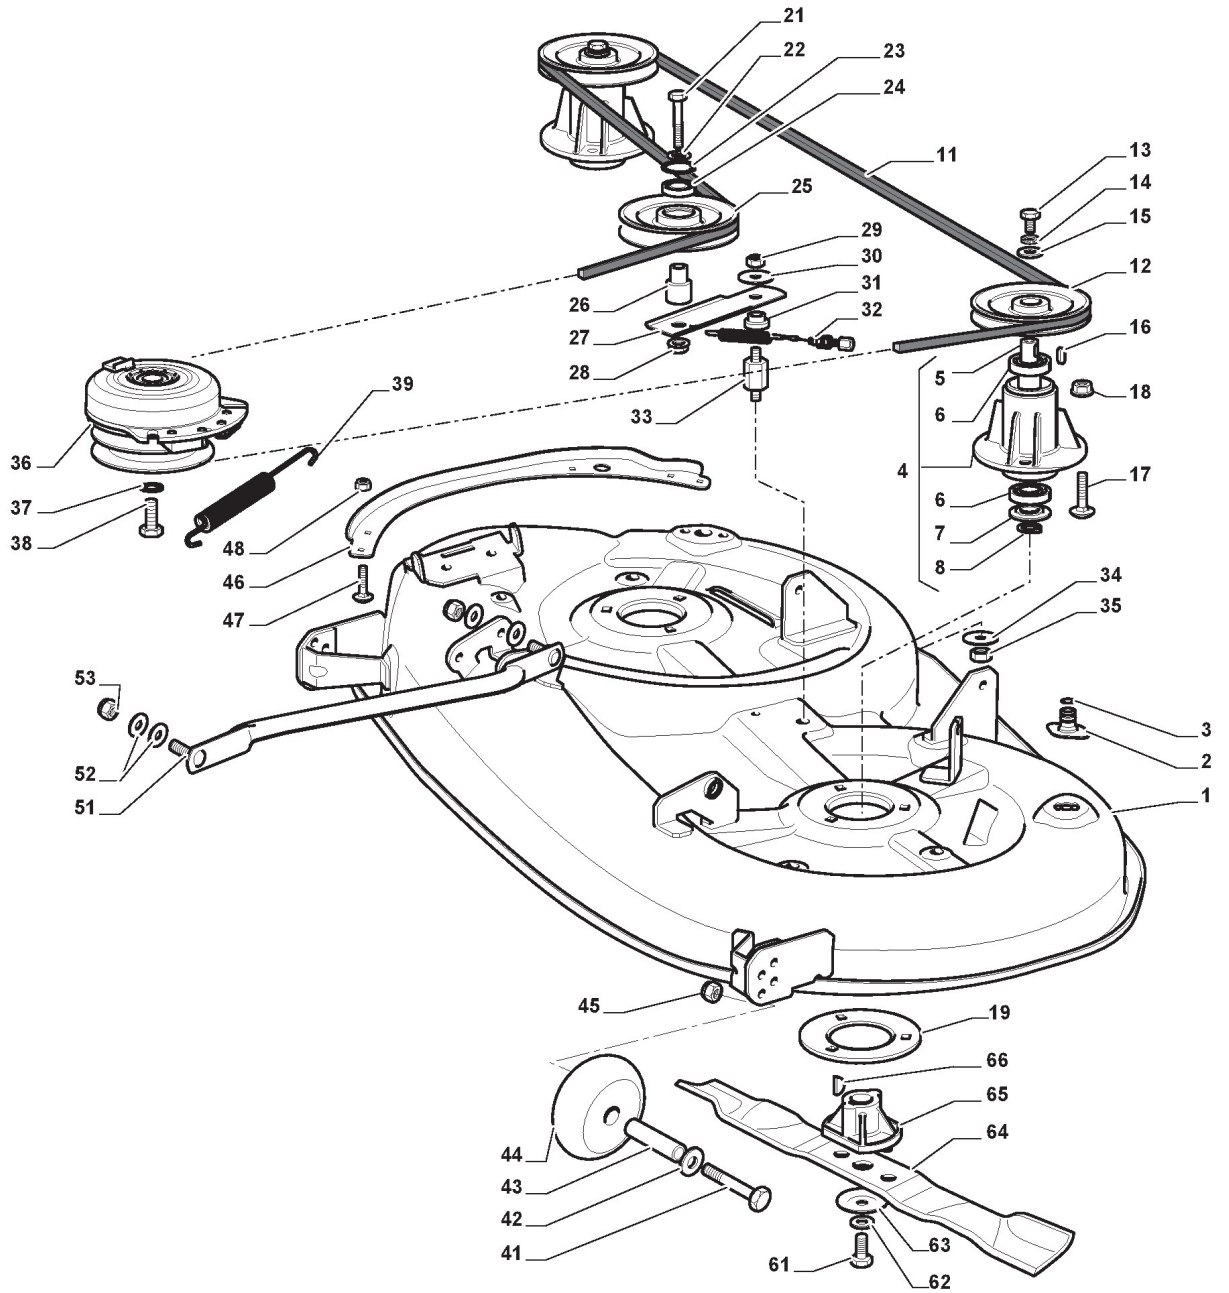

Cutting Plate

Ref.nr.	Antal	Komponentkode	Beskrivelse	Noter	From	Op til
1	1	382565069/0	Cutting Plate Black	To 31-august-2014		
1	1	382565069/2	Cutting Plate Black	From 01-september-2014		
2	2	325033086/0	Water Hose Connection			
3	2	119035000/0	Or Ring			
4	2	382207204/0	Flange Assy	To 31-august-2015		
4	2	382207204/1	Flange Assy	From 01-september-2015		
5	2	125020804/0	Shaft			
6	4	119216040/0	Bearing	From 01-september-2014		
6	4	119216047/0	Bearing	To 31-august-2014		
7	2	325160501/0	Dust Cover Disc			
8	2	112609260/0	Seeger			
11	1	135061506/0	Belt			
12	2	125601571/0	Pulley			
13	2	112793102/0	Screw			
14	2	112540260/0	Washer			
15	2	125670007/0	Washer			
16	2	112139480/0	Feather			
17	6	112818700/0	Screw			
18	6	112154210/0	Nut			
19	2	325160505/0	Disc			
21	1	112691800/0	Screw			
22	1	112524010/0	Washer			
23	1	112610800/0	Seeger			
24	1	119216041/0	Bearing	From 01-september-2014		
24	1	119216048/0	Bearing	To 31-august-2014		
25	1	125601586/0	Pulley			
26	1	125160056/0	Spacer			
27	1	325318255/0	Lever			
28	1	112293201/0	Nut			
29	1	112155020/0	Nut			
30	1	125670022/0	Washer			
31	1	125040635/0	Bushing			
32	1	382004619/0	Wire			
33	1	125160057/0	Spacer	To 31-august-2014		
33	1	125160057/1	Spacer	From 01-september-2014		
34	1	112523080/0	Washer			
35	1	112156602/0	Nut			
36	1	118399062/0	Electromagnetic Clutch			
37	1	112543000/0	Washer			
38	1	112737320/0	Screw			
39	1	122430216/0	Tension Spring	To 31-august-2010		
39	1	122430216/1	Spring	From 01-september-2010 To 31-august-2011		
39	1	125430277/0	Spring	From 01-september-2011		
41	2	112692050/0	Screw			
42	2	112523060/0	Washer			
43	2	125510072/0	Pin			
44	2	182700001/0	Levelling Small Wheel			
45	2	112293201/0	Nut