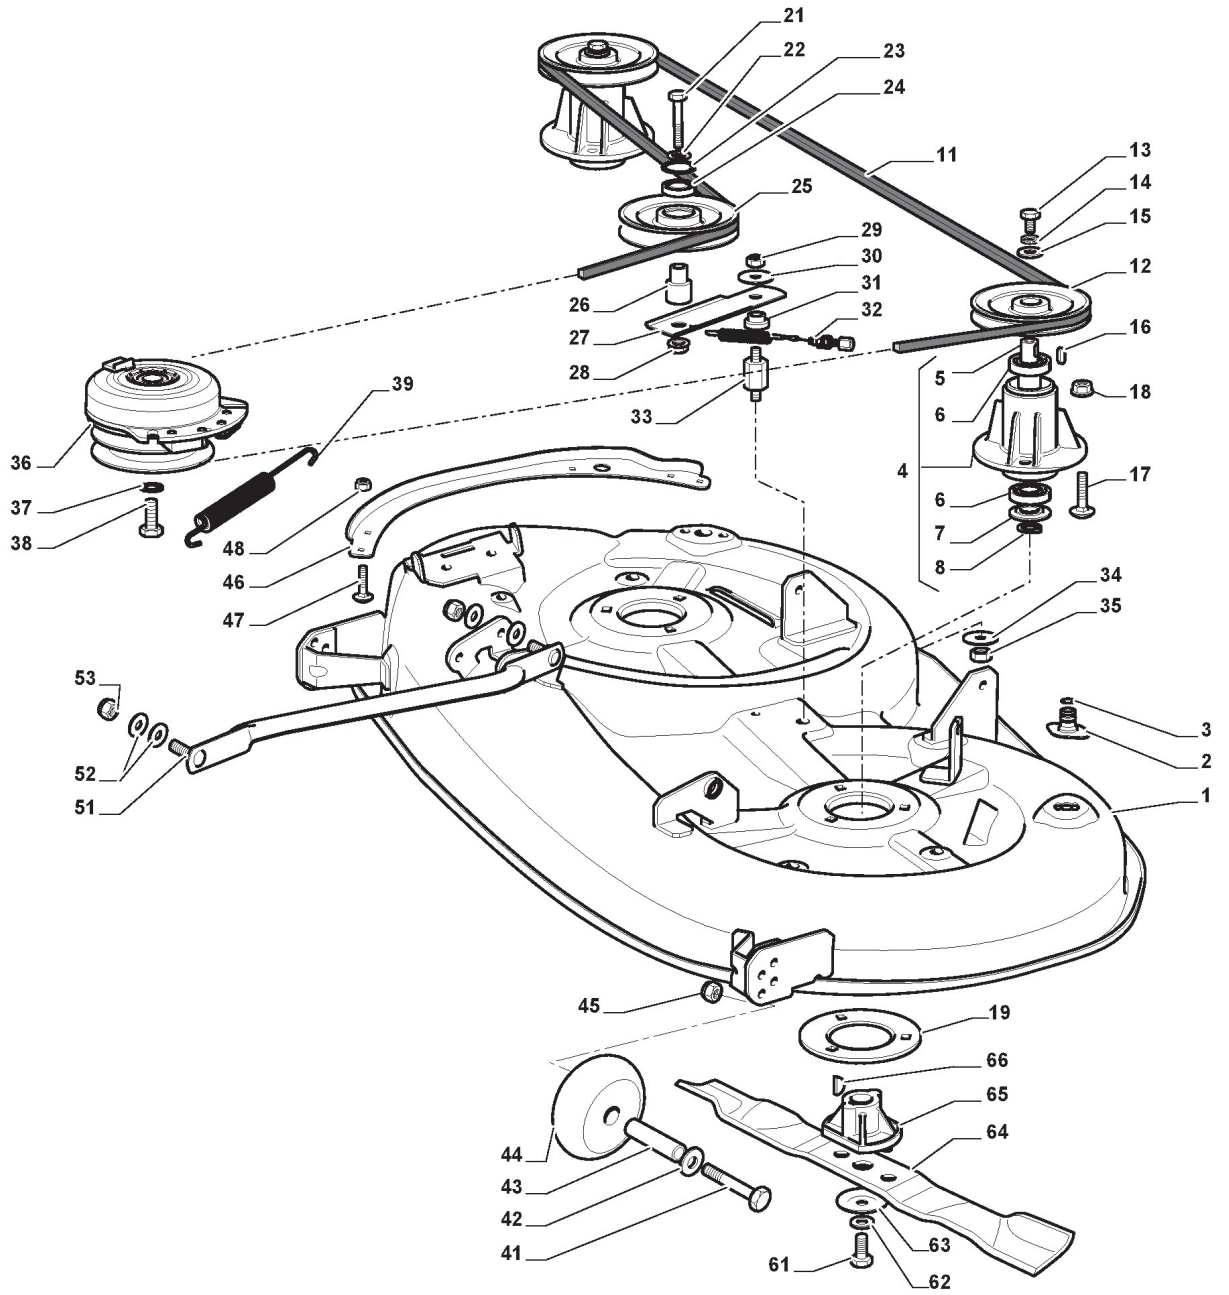

Cutting Plate

Ref.nr.	Antal	Komponentkode	Beskrivelse	Noter	From	Op til
46	1	325547259/0	Stiffening			
47	5	112815200/0	Screw			
48	5	112154510/0	Nut			
51	2	382000565/0	Equalizer Rod			
52	8	325670008/1	Washer			
53	4	112156602/0	Nut			
61	2	112735694/0	Screw			
62	2	112523080/0	Washer			
63	2	122160400/0	Elastic Disc			
64	2	182004357/0	Right Blade Mulching			
65	2	125463200/0	Blade Hub			
66	2	112139100/0	Key