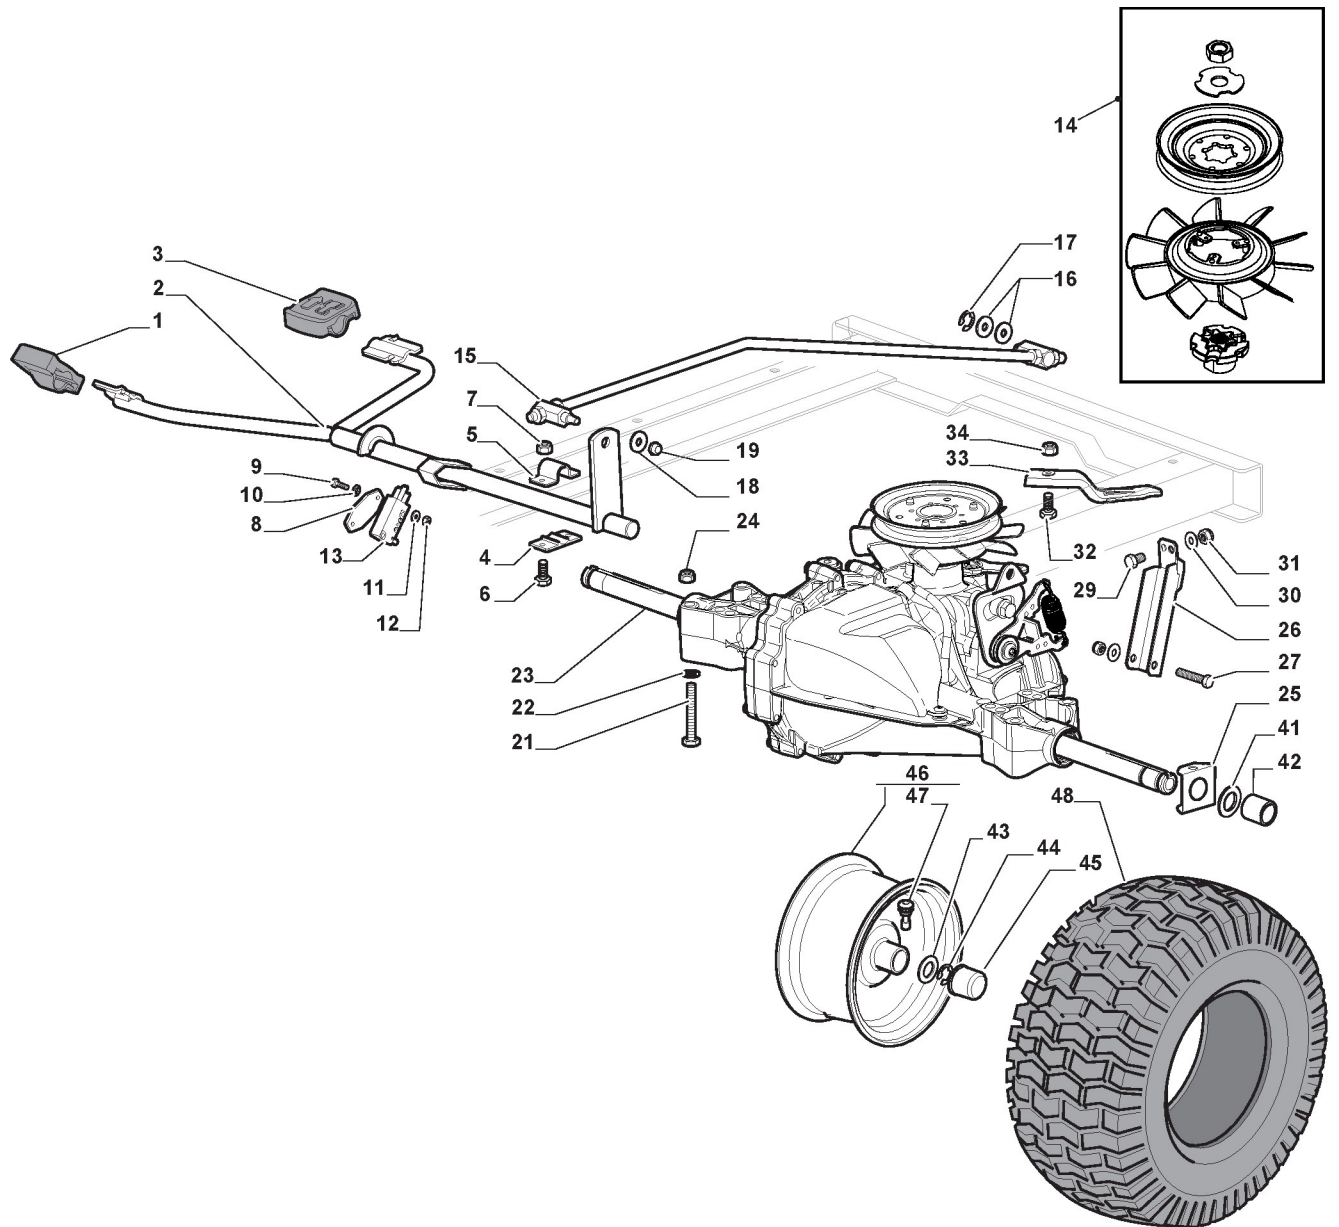

Transmission

Ref.nr.	Antal	Komponentkode	Beskrivelse	Noter	From	Op til
1	1	325110274/0	Clamp Cover Front			
2	1	382000574/0	Gear Control Axle			
3	1	325110331/0	Clamp Cover Rear			
4	2	325785350/0	Support			
5	2	325547231/0	Plate			
6	4	112791213/1	Screw			
7	4	112154510/0	Nut			
8	1	327546019/0	Neutral Switch Fixing Plate			
9	2	112735602/0	Screw			
10	2	112540020/0	Washer			
11	2	112581100/0	Grower			
12	2	112290791/0	Nut			
13	1	119410609/0	Microswitch			
14	1	118802723/0	Fan Kit			
15	1	382000573/0	Rod	To 31-august-2011		
15	1	382000573/1	Rod	From 01-september-2011		
16	2	325670011/0	Antifriction Washer			
17	1	112000955/0	Benzing Ring			
18	1	112523040/0	Washer			
19	1	112154510/0	Nut			
21	4	112691600/0	Screw			
22	4	112521350/0	Washer			
23	1	118400919/0	Rear Axle (Hydro-Gear T2-Aded-2X3C-1Pa1)	To 31-august-2010		
23	1	118400919/1	Rear Axle (Hydro-Gear T2-Adbf-2X3C-1Px1)	From 01-september-2010 To 31-august-2011		
23	1	118400919/2	Rear Axle (Hydro-Gear T2-Adbf-2X3C-17X1)	From 01-september-2011		
24	4	112155000/0	Nut			
25	2	325670026/0	Washer			
26	1	325785349/0	Support	To 31-august-2011		
26	1	325785349/1	Support	From 01-september-2011		
27	1	112691700/0	Screw			
29	1	112792611/0	Screw			
30	2	112523060/0	Washer			
31	2	112155000/0	Nut			
32	1	112791213/1	Screw			
33	1	325318251/0	Lever			
34	1	112154510/0	Nut			
41	2	125670005/1	Washer			
42	2	125160055/0	Spacer	To 31-august-2013		
42	2	125160058/0	Spacer	From 01-september-2013		
43	6	125670005/1	Washer			
44	2	112001010/0	Benzing Ring			
45	2	322110233/0	Hub Cover	Standard Black Cover		
46	2	382000597/0	Rimm			
47	2	125950000/0	Valve