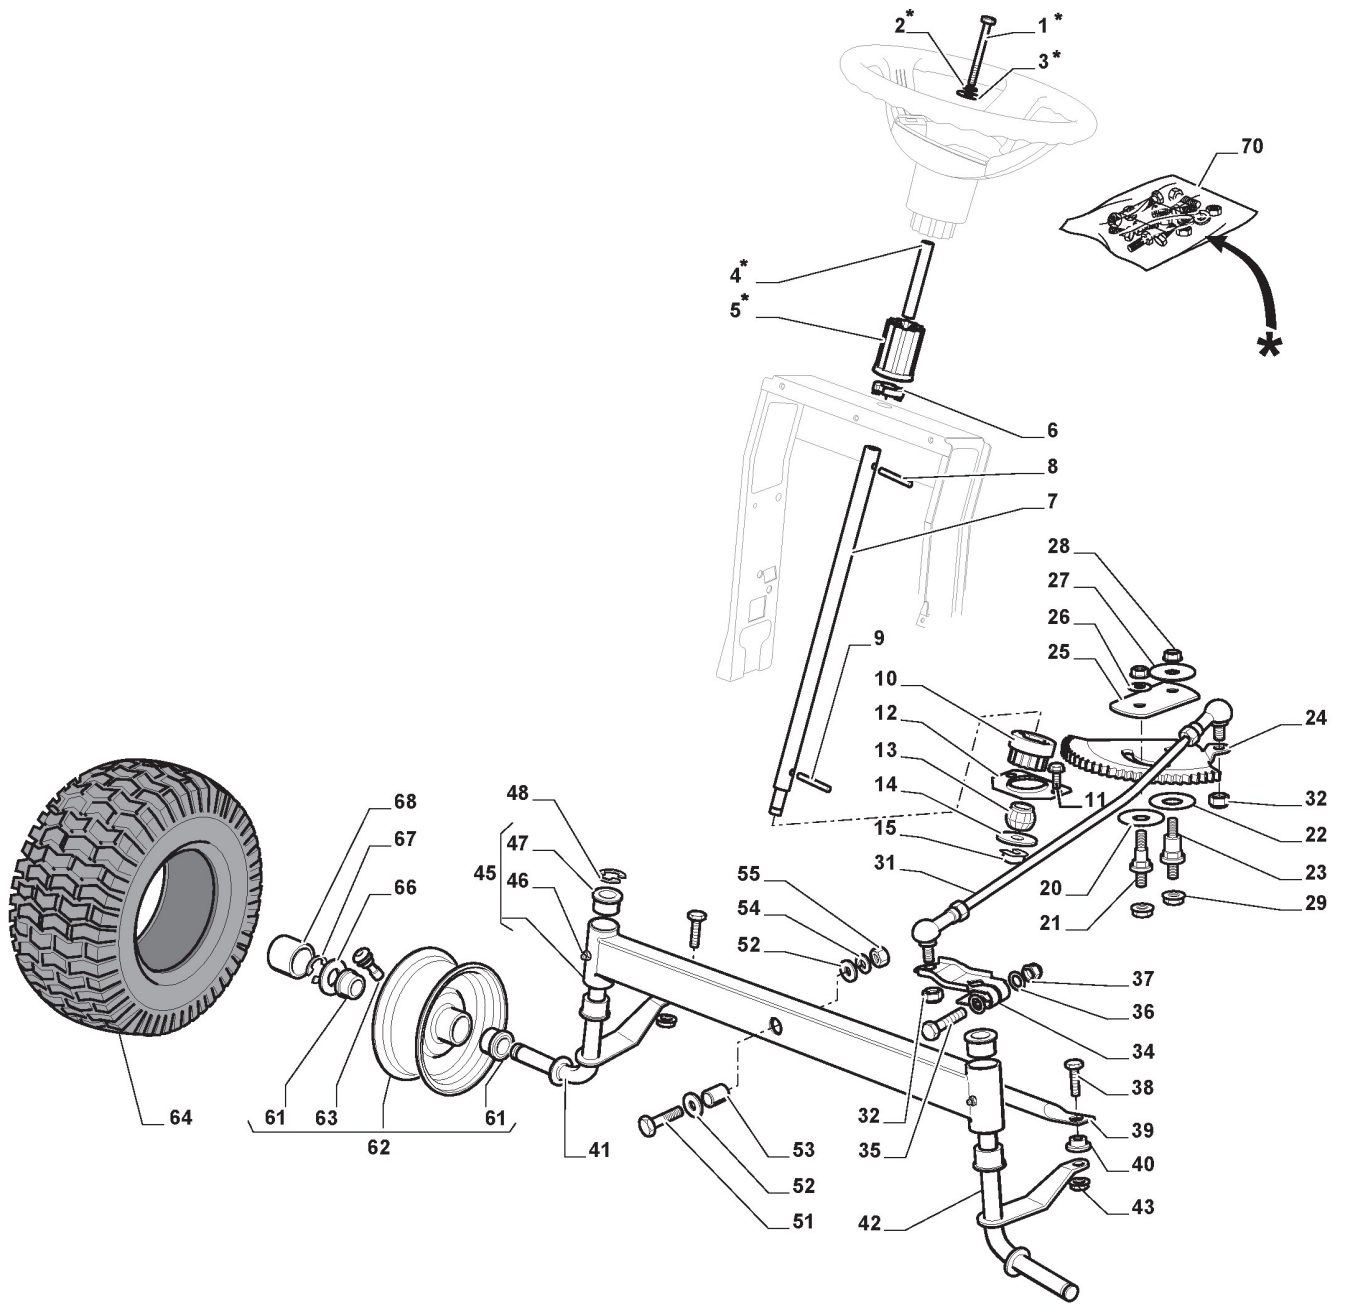

Steering

Ref.nr.	Antal	Komponentkode	Beskrivelse	Noter	From	Op til
1	1	112692050/0	Screw			
2	1	112540260/0	Washer			
3	1	112523070/0	Washer			
4	1	125160047/0	Spacer			
5	1	325785318/0	Support			
6	1	325038008/0	Bushing			
7	1	125520007/0	Steering Column			
8	1	112620300/0	Spring			
9	1	112622650/0	Dowel pin			
10	1	125570003/0	Pinion			
11	2	127943051/0	Screw			
12	1	325785213/1	Support			
13	1	325743000/0	Joint			
14	1	112521370/0	Washer			
15	1	112436030/0	Plate			
20	1	322672151/0	Antifriction Washer			
21	1	125510104/0	Pin			
22	1	125670023/0	Washer			
23	1	125510109/0	Pin			
24	1	325735519/0	Steering Sector			
25	1	325547233/0	Plate			
26	1	112369500/0	Elastic Washer			
27	1	122160400/0	Elastic Disc			
28	2	112155010/0	Nut			
29	2	112154210/0	Nut			
31	1	382000566/1	Steering Rod			
32	2	112156602/0	Nut			
34	1	325318243/0	Lever			
35	1	112692390/0	Screw			
36	2	112521360/0	Washer			
37	1	112156602/0	Nut			
38	2	125510103/0	Pin			
39	1	325840029/0	Tie Rod			
40	2	325038007/0	Bushing			
41	1	382230369/0	Right Stub Axle			
42	1	382230371/0	Left Stub Axle			
43	2	112155000/0	Nut			
45	1	382034030/0	Equalizer With Bush And Lubricator			
46	2	112379511/0	Grease Dispenser			
47	4	125034002/1	Bushing			
48	1	112001010/0	Benzing Ring			
51	1	112692695/0	Screw			
52	2	112523100/0	Washer			
53	1	125160016/0	Spacer	To 31-august-2013		
53	1	125160016/1	Spacer	From 01-september-2013		
54	1	112587100/0	Grower			
55	1	112295300/0	Nut			
61	4	125122200/2	Bearing