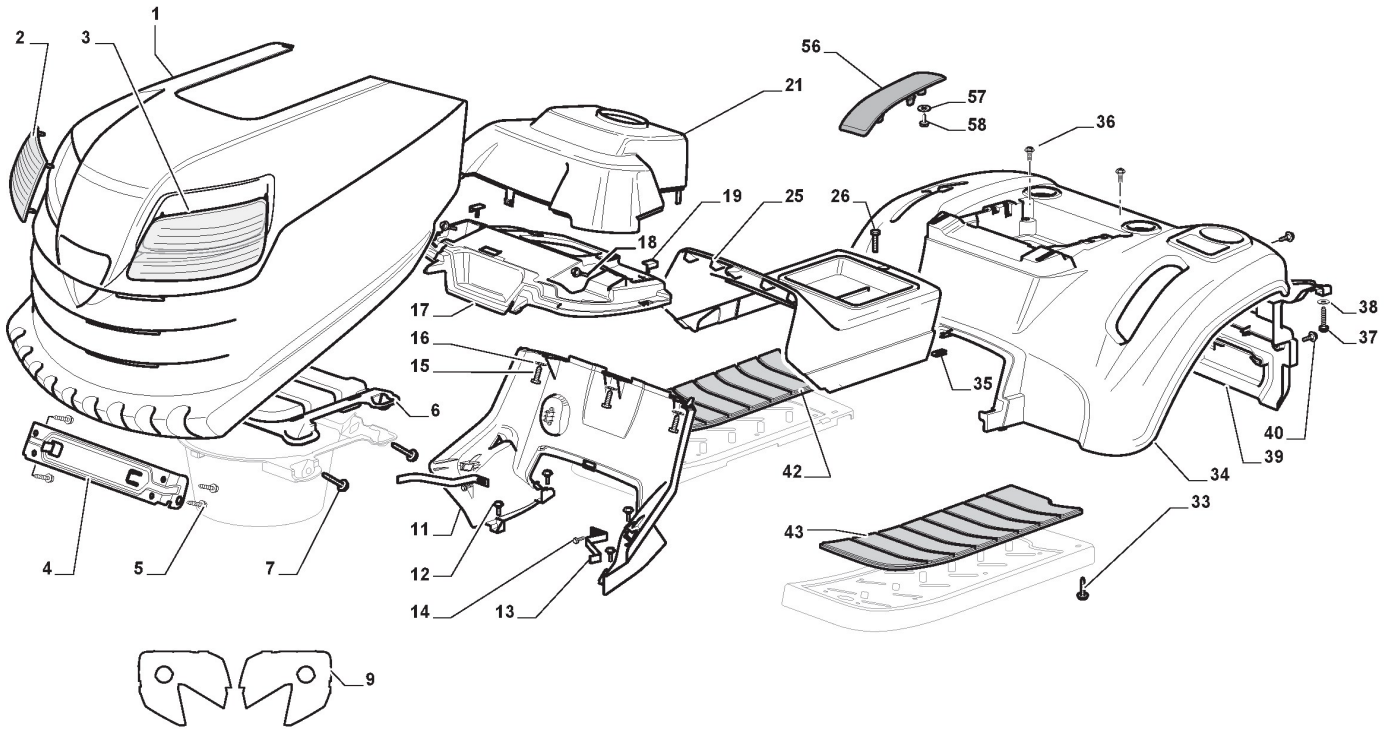

Body

Ref.nr.	Antal	Komponentkode	Beskrivelse	Noter	From	Op til
1	1	325076899/0	Engine Hood Black	To 31-august-2015		
1	1	325076899/1	Engine Hood Black	From 01-september-2015		
2	1	325410887/0	Right Grill			
3	1	325410888/0	Left Grill			
4	1	325785317/0	Engine Hood Support			
5	4	112735403/0	Screw			
6	1	325263302/0	Air Intake Grill	To 31-august-2010		
6	1	325263302/1	Air Intake Grill	From 01-september-2010		
7	4	112728692/0	Screw			
9	1	114363452/0	Light Reflected Label			
11	1	325785298/0	Dashboard Support			
12	4	125943010/0	Screw			
13	2	325270325/0	Guide			
14	2	112735120/0	Screw	From 01-september-2018		
14	2	112735124/0	Screw	From 01-september-2013 To 31-august-2018		
14	1	112735599/0	Screw	To 31-august-2013		
15	3	112735406/0	Screw			
16	3	112523040/0	Washer			
17	1	325120202/1	Dashboard	To 31-august-2011		
17	1	325120209/0	Dashboard	From 01-september-2011 To 31-august-2014		
17	1	325120259/0	Dashboard	From 01-september-2014 To 31-august-2015		
17	1	325120259/1	Dashboard	From 01-september-2015 To 31-august-2017		
17	1	325120259/2	Dashboard	From 01-september-2017		
18	2	125943010/0	Screw			
19	2	325260003/0	Grommet			
21	1	325120203/0	Cover			
25	1	325110397/1	Black Central Cover			
26	1	125943010/0	Screw			
33	4	112735406/0	Screw			
34	1	325110400/0	Black Wheels Cover			
35	1	112437506/0	Plate			
36	2	125943010/0	Screw			
37	2	112735406/0	Screw			
38	2	112523040/0	Washer			
39	1	325547208/1	Plate	To 31-august-2013		
39	1	325547208/2	Plate	From 01-september-2013		
40	2	125943010/0	Screw			
42	1	325110384/0	Right Footboard Cover			
43	1	325110385/0	Left Footboard Cover			
56	1	325207190/0	Cover			
57	4	112523050/0	Washer			
58	2	112735403/0	Screw