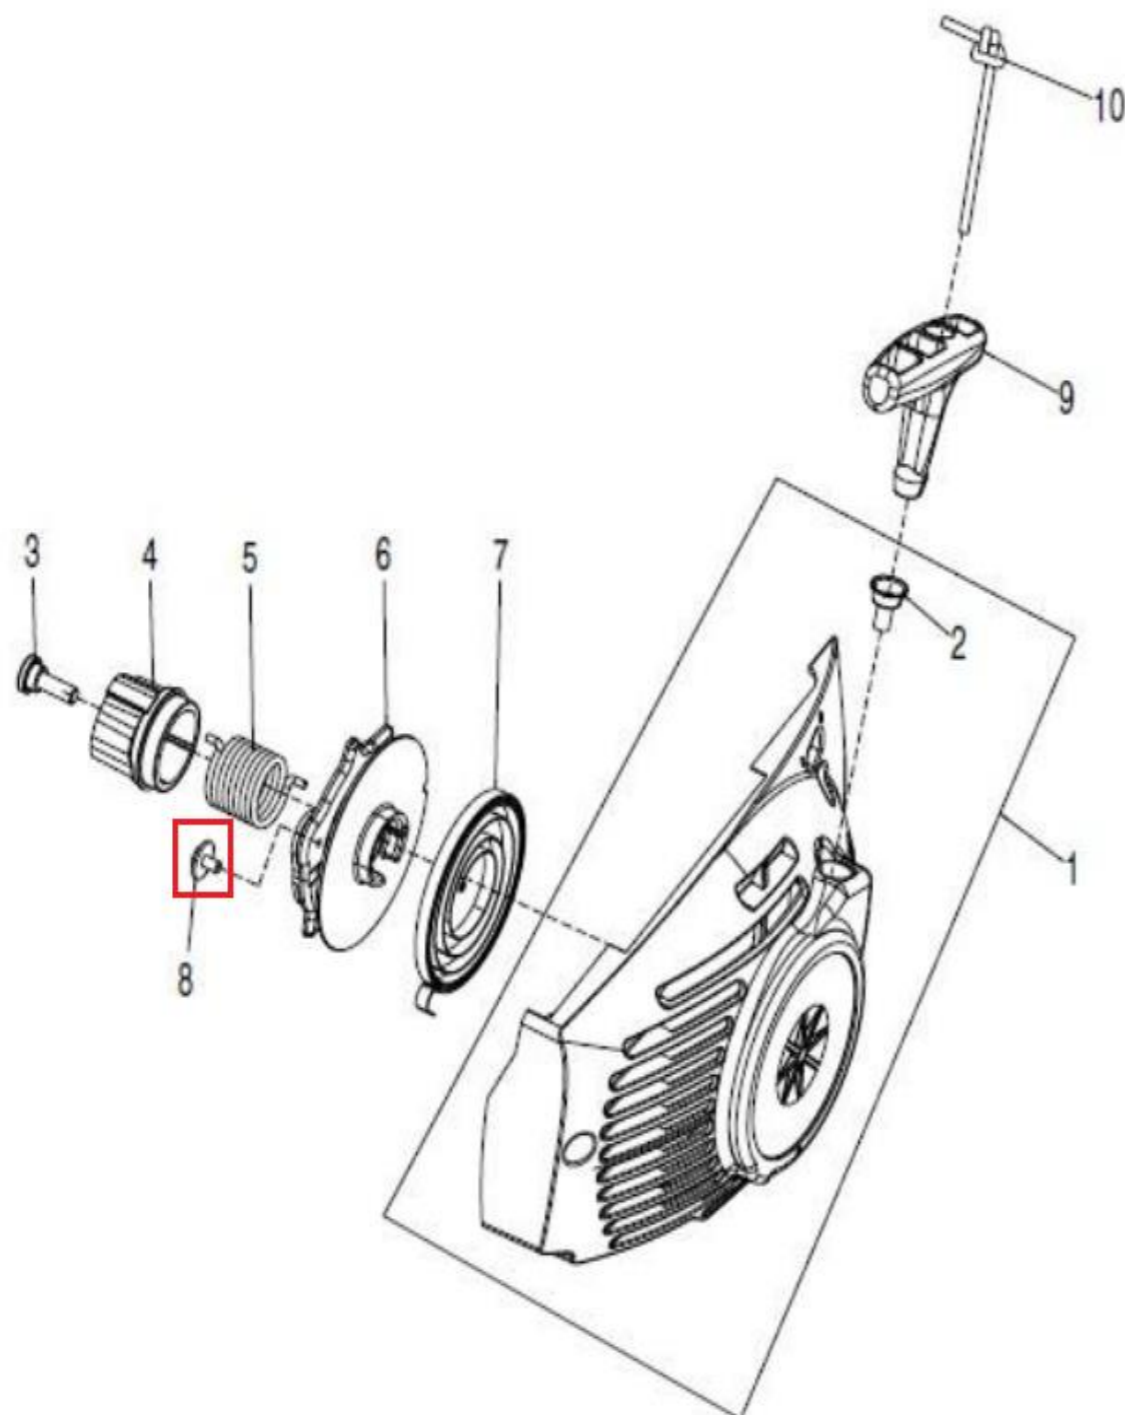

STARTER HOUSING ASS'Y

SERVICE SPARE PARTS LIST

Date

Part NO.

585846001 FOR P360S

585846005 FOR GMSH 40+

02/21/2017

Pos.	Part No.	Description	Q
1	SEE NOTE	STARTER HOUSING ASS' Y	1
2	574605601	REINFORCEMENT SLEEVE	1
3	530021179	SCREW	1
4	585566401	HUB	1
5	530021180	SPRING EPS	1
6	545058201	STARTER PULLEY	1
7	530042095	SPRING STARTER	1
8	530016080	CANCEL	1
9	SEE NOTE	STARTER HANDLE	1
10	584791601	ROPE STARTER	1

1	584870406	FOR P360S	1
1	584870411	FOR GMSH 40+(USE 584870406 AS SPARE PART)	1
9	584791701	BLACK FOR P360S	1
9	584791715	GREEN FOR GMSH 40+(USE 584791701 AS SPARE PART)	1

Søg reservedele på www.bahn-larsen.dk/reservedele/mcculloch