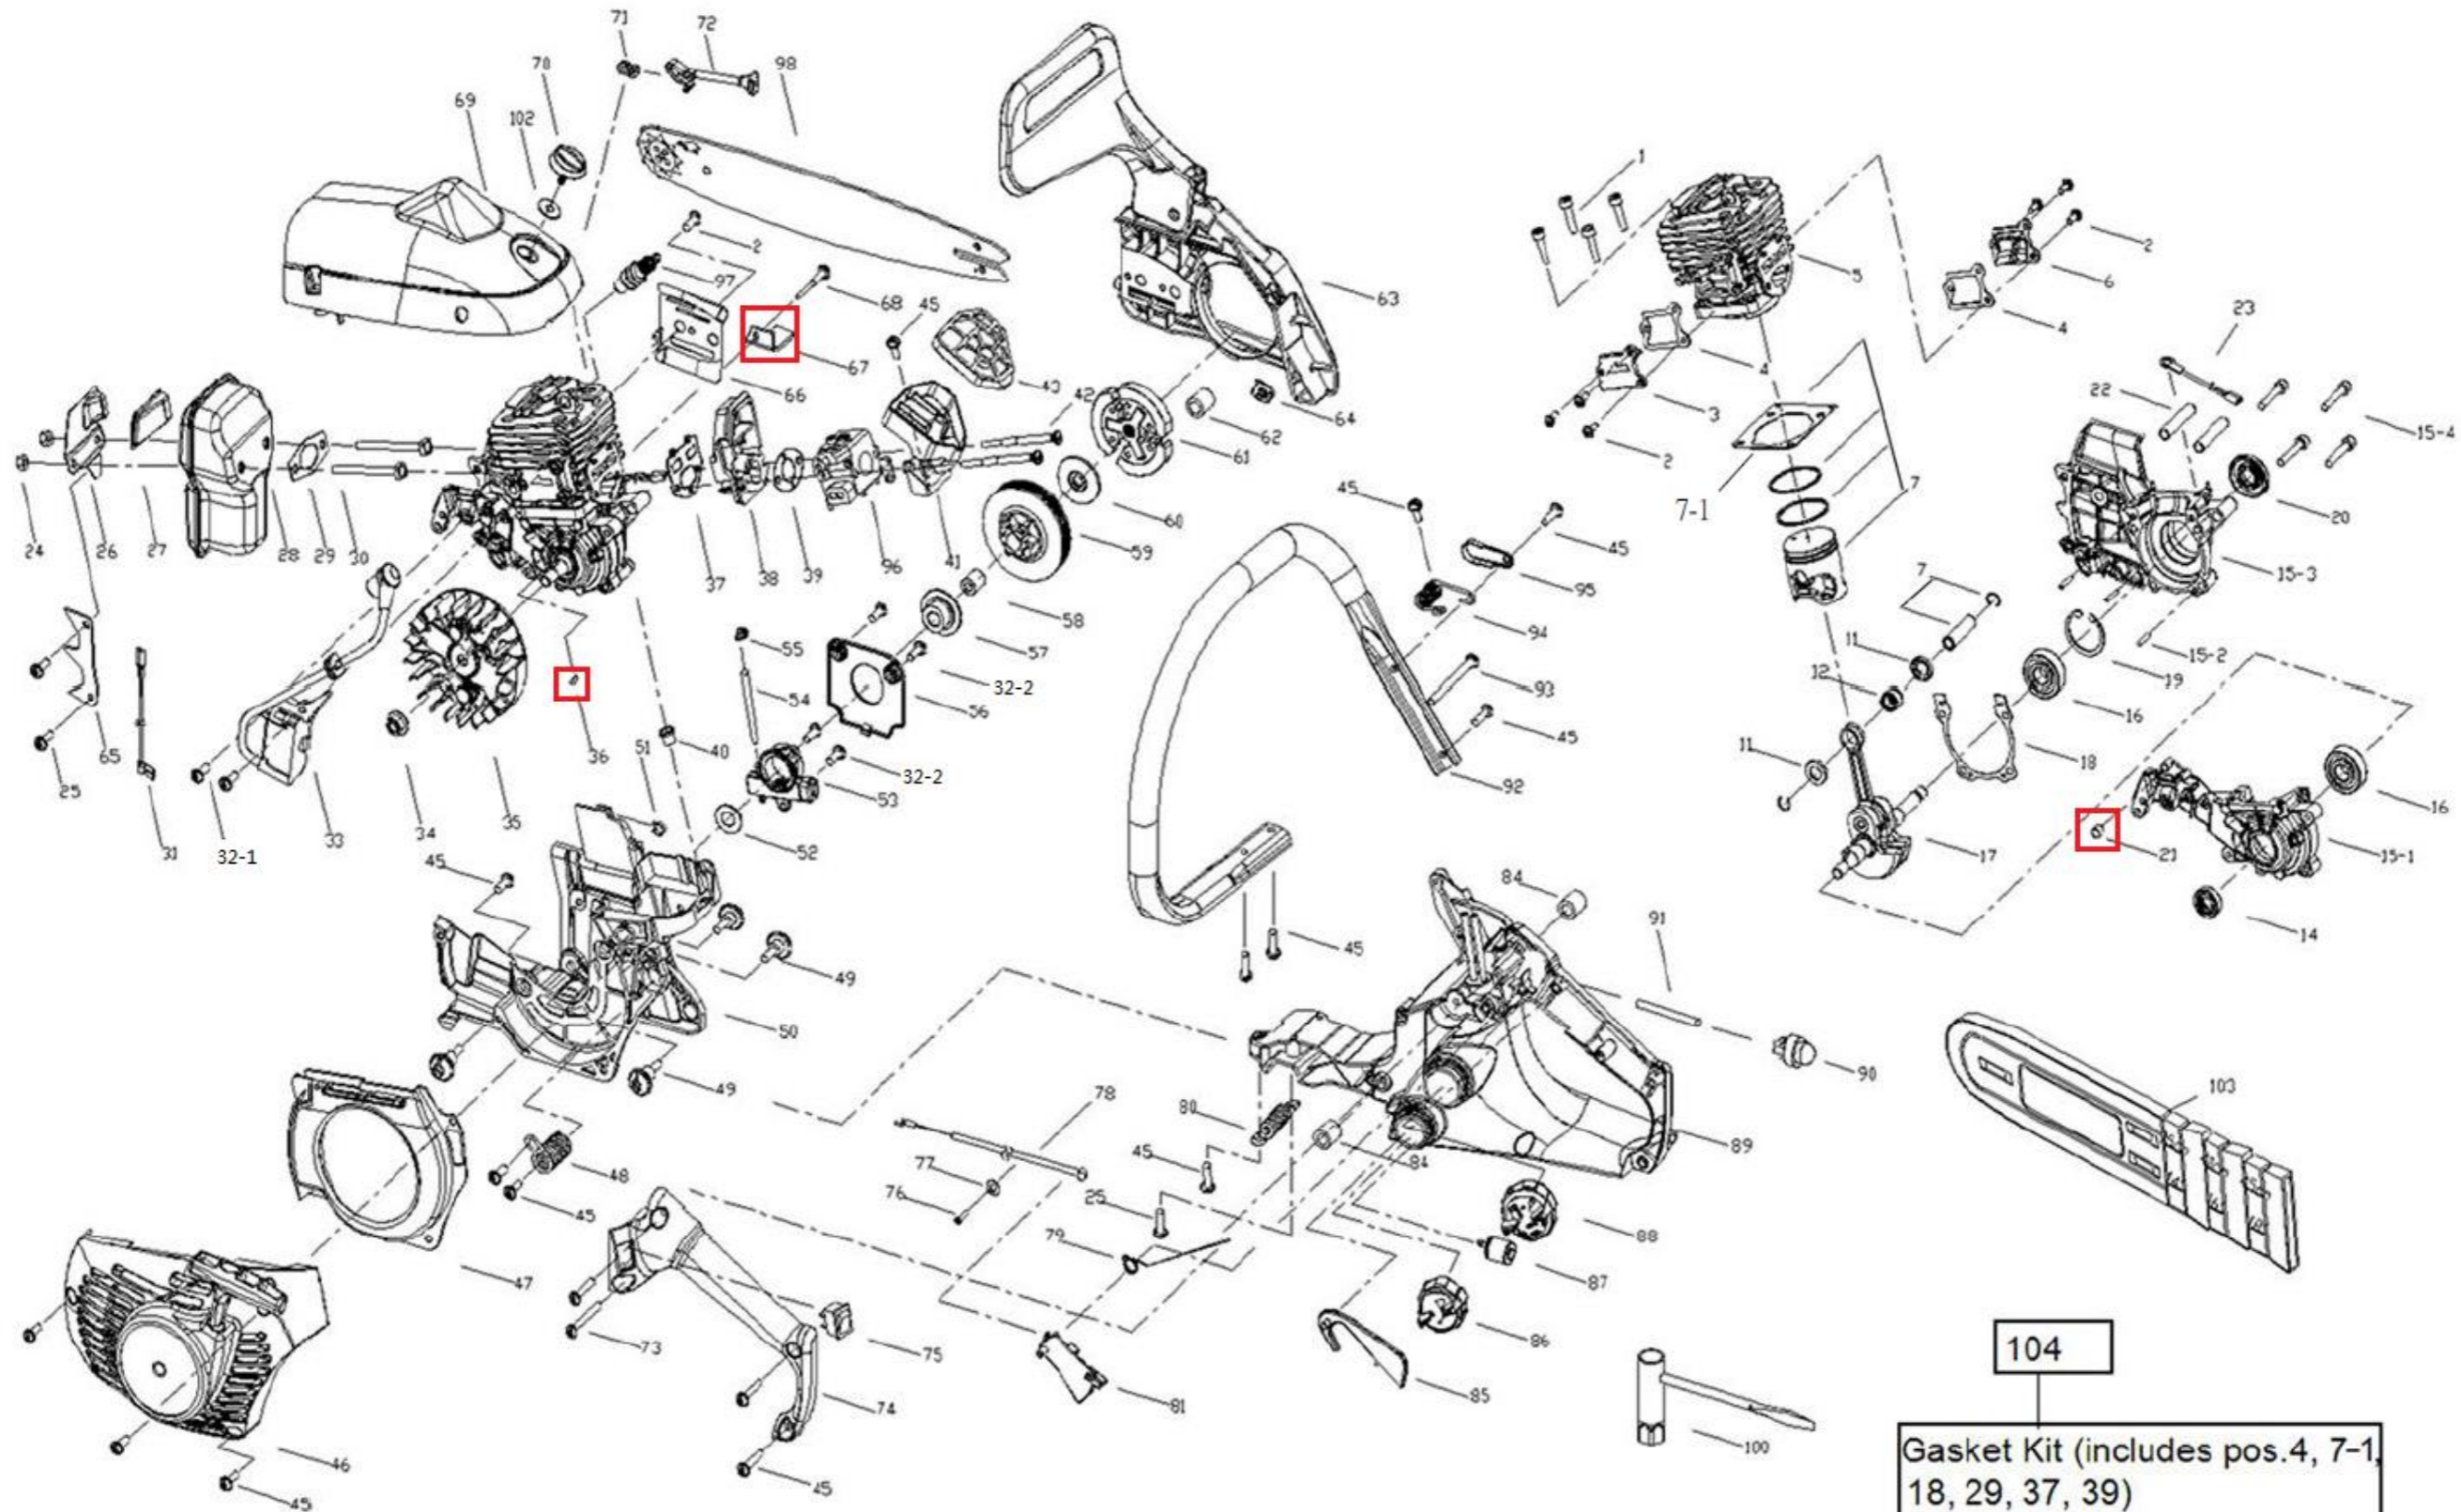

40cc Gas Chain Saw

SERVICE SPARE PARTS LIST

Date

MODEL NO. P360S/GMSH 40+

02/21/2017

Søg reservedele på www.bahn-larsen.dk/reservedele/mcculloch

40cc Gas Chain Saw				SERVICE SPARE PARTS LIST				Date			
MODEL NO.		P360S/GMSH 40+						02/21/2017			
Pos.	Part No.	Description	Q	Pos.	Part No.	Description	Q	Pos.	Part No.	Description	Q
1	584955901	SCREW	4	50	574730701	BRACKET	1	98	SEE NOTE	BAR	1
2	574221301	SCREW	7	51	574224301	BUSH	1	100	574228101	SPANNER	1
3	501858501	CAP	1	52	574224401	SPACER	1	102	574228201	SPACER	1
4	574725001	GASKET	2	53	581339103	PUMP ASS' Y	1	103	SEE NOTE	SCABBARD	1
5	583838202	CYLINDER	1	54	574224501	PIPE	1	104	584307301	Gasket Kit((includes pos.4, 7-1, 18, 29, 37, 39)	
6	501858601	CAP	1	55	574224601	CONNECTOR	1				
7	584791401	PISTON ASS' Y	1	56	574224701	CAP, ANTI-DUST	1				
7-1	574222001	GASKET	1	57	574224801	WORM	1				
11	574725601	WASHER	2	58	Z331051310	ROLLER	1				
12	574725701	ROLLER	1	59	585904601	DRUM ASS' Y	1				
14	574222101	SEAL	1	60	574225101	WASHER	1	28	583836901	Only for EU model (966699202/967640501)	1
15	574726301	CLY CASE ASS' Y	1	61	574225201	CLUTCH ASS' Y	1	28	583836902	Only for Russia model (966699201)	1
16	574726601	BEARING	2	62	574225301	RUBBER PLUG	1	46	585846001	FOR P360S	1
17	574726703	CRANK/ROD ASS' Y	1	63	SEE NOTE	BRAKE KIT ASS' Y	1	46	~~585846005~~	FOR GMSH 40+(USE 585846001 AS SPARE PART)	1
18	574222201	GASKET	1	64	579493601	NUT	1	63	579492005	FOR P360S	1
19	735313110	RING	1	65	574225601	SPIKE	1	63	~~586998502~~	FOR GMSH 40+(USE 579492005 AS SPARE PART)	1
20	574222301	SEAL	1	66	574225701	SPACER	1	70	574226001	BLACK FOR P360S	1
21	~~574726901~~	CANCEL	1	67	~~574225801~~	CANCEL	1	70	~~589557401~~	REEN FOR GMSH 40+(USE 574226001 AS SPARE PART)	1
22	574727001	SCREW	2	68	574731101	SCREW	1	72	579358501	BLUE FOR P360S	1
23	574727201	WIRE	1	69	574225901	SHROUD	1	72	~~579358514~~	REEN FOR GMSH 40+(USE 579358501 AS SPARE PART)	1
24	588221201	NUT	2	70	SEE NOTE	KNOB	1	81	574732201	BLACK FOR P360S	1
25	574222501	SCREW	3	71	574226201	HOLDER, CHOKE LEVER	1	81	~~574732217~~	REEN FOR GMSH 40+(USE 574732201 AS SPARE PART)	1
26	574222601	COVER, MESH	1	72	SEE NOTE	LEVER, CHOKE	1	85	574733201	BLACK FOR P360S	1
27	574222701	SPARK ARRESTER	1	73	574223902	SCREW	1	85	~~574733218~~	REEN FOR GMSH 40+(USE 574733201 AS SPARE PART)	1
28	SEE NOTE	MUFFLER ASSY	1	74	583837301	HANDLE ASS' Y (L)	1	86	585845901	GRAY FOR P360S	1
29	588176301	BAFFLE	1	75	574226401	SWITCH	1	86	~~585845905~~	REEN FOR GMSH 40+(USE 585845901 AS SPARE PART)	1
30	574223001	SCREW	2	76	574226501	SCREW	1	88	574227101	BLACK FOR P360S	1
31	574223101	WIRE	1	77	734113741	WASHER	1	88	~~574227103~~	REEN FOR GMSH 40+(USE 574227101 AS SPARE PART)	1
32-1	574221303	SCREW	2	78	574226701	CABLE, THROTTLE	1	98	586083003	18" FOR P360S	1
32-2	574221302	SCREW	4	79	574731801	SPRING, TRIGGER	1	98	589503401	16" FOR GMSH 40+	1
33	574223301	IGNITION ASS' Y	1	80	574226801	SPRING	1	103	576616501	18" FOR P360S	1
34	574223401	NUT	1	81	SEE NOTE	TRIGGER, THROTTLE	2	103	582834501	16" FOR GMSH 40+	1
35	574727701	FLYWHEEL ASS' Y	1	84	574732901	RUBBER PLUG	1				
36	~~574727901~~	CANCEL	1	85	SEE NOTE	TRIGGER, RELEASE	1				
37	574223501	SPACER	1	86	SEE NOTE	OIL CAP ASS' Y	1				
38	574728201	ISOLATER, CARBURETER	1	87	574227001	FUEL FILTER	1				
39	574223601	SPACER	1	88	SEE NOTE	FUEL CAP ASS' Y	1				
40	574728501	RUBBER PLUG	1	89	583837401	HANDLE ASS' Y (R)	1				
41	574729701	AIR GUIDE ASS' Y	1	90	574227201	PRIMER	1				
42	574729901	SCREW	2	91	574227301	PIPE	1				
43	574223702	SPONGE	1	92	574227404	HANDLE, FRONT	1				
45	574223901	SCREW	16	93	574733501	SCREW	1				
46	SEE NOTE	STARTER HOUSING ASS' Y	1	94	574227501	SPRING	1				
47	574224101	CAP, AIRWAY	1	95	574227601	CAP, SPRING	1				
48	574224201	SPRING	1	96	581302403	CARBURETER WT-826	1				
49	574730101	SCREW	4	97	578410201	SPARK PLUG TORCH CMR7H	1				

Søg reservedele på www.bahn-larsen.dk/reservedele/mcculloch