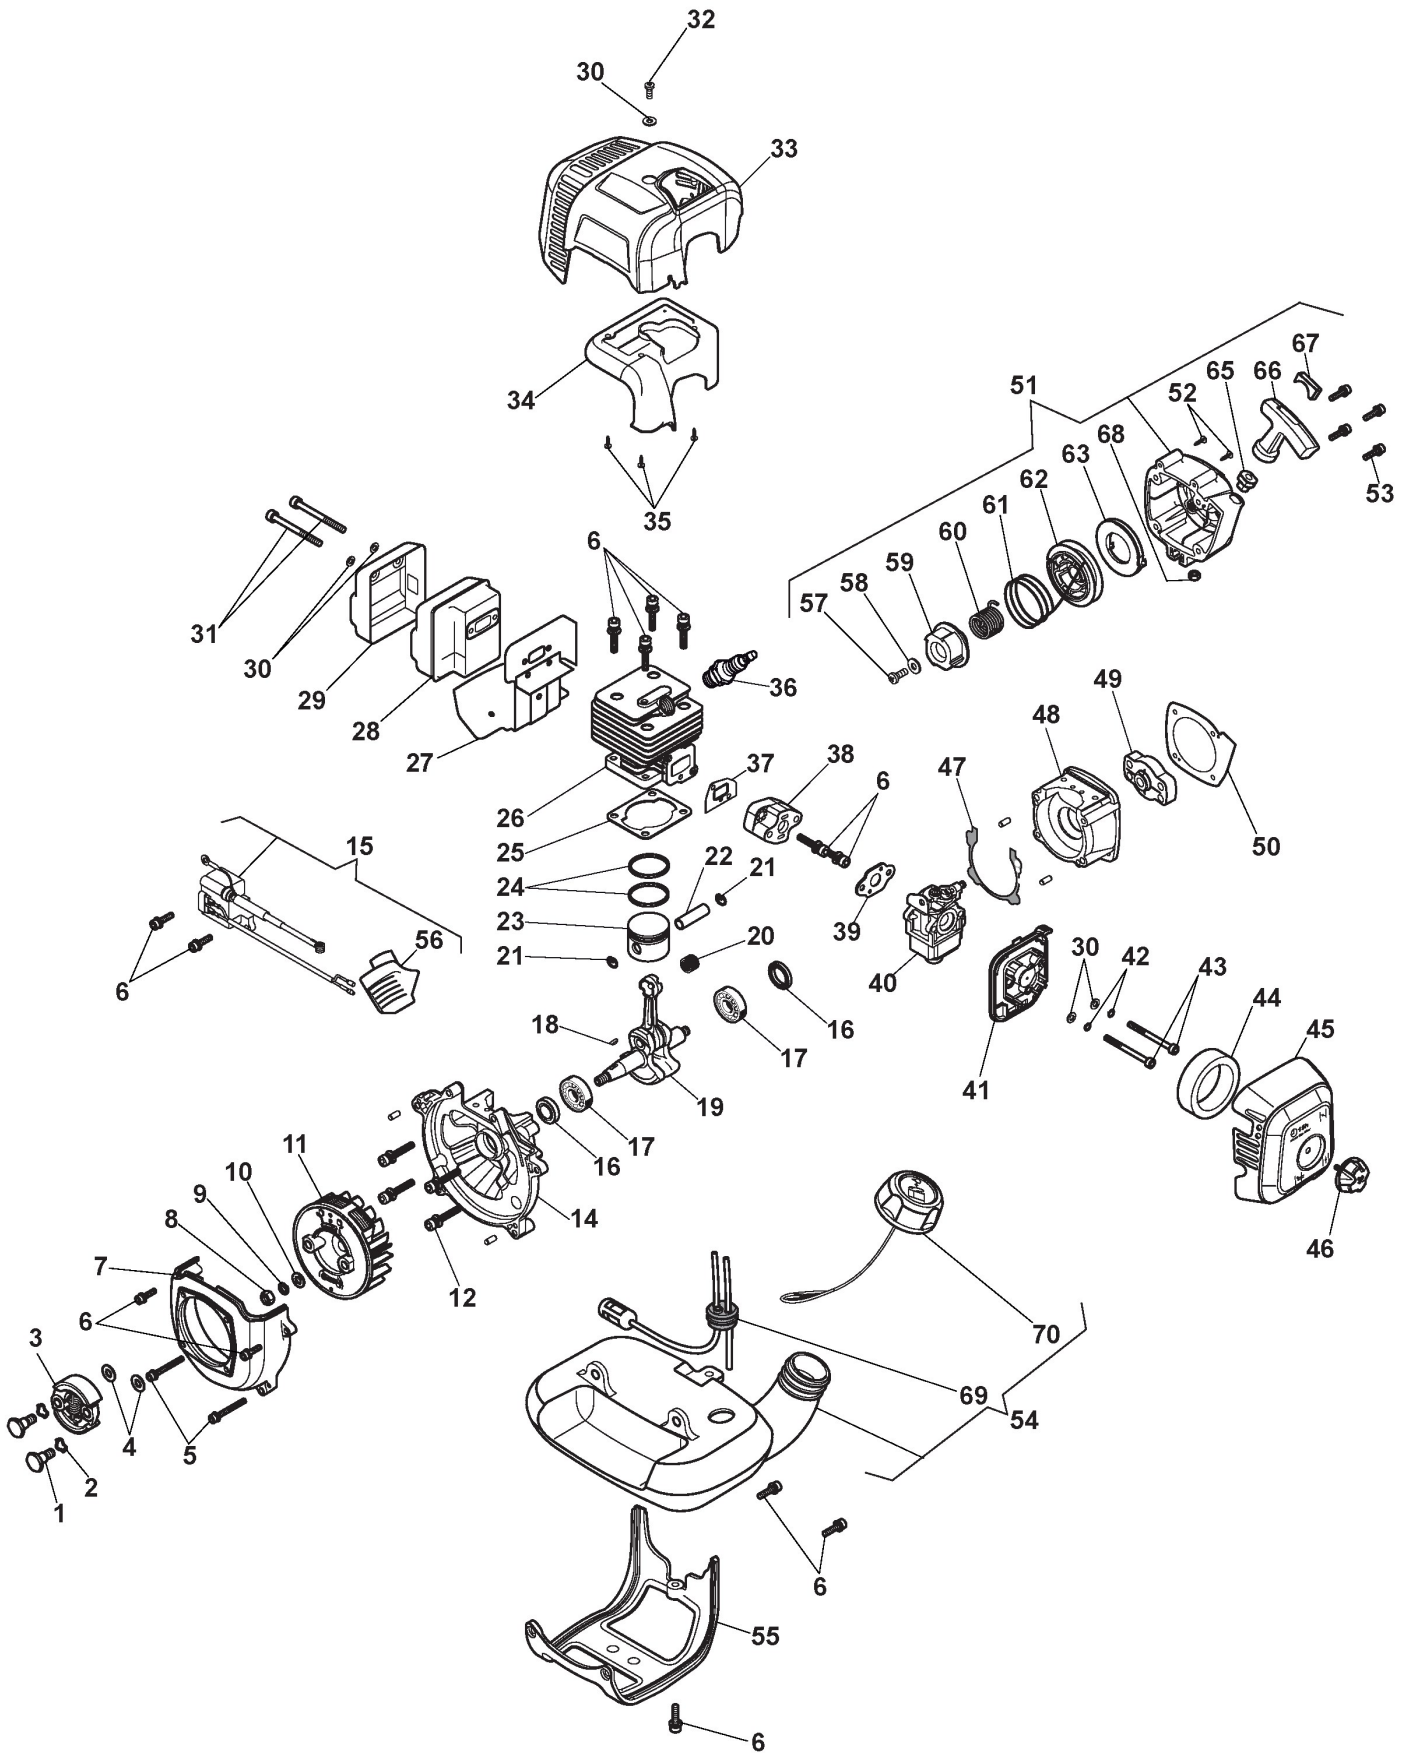

# Engine

Ref.nr.	Antal	Komponentkode	Beskrivelse	Noter	From	Op til
50	1	118803176/0	Gasket			
51	1	118803177/0	Starter Assy Yellow			
52	2	112727810/0	Screw			
53	4	6981149	Screw			
54	1	118803189/0	Fuel Tank Assy			
55	1	118803191/0	Support			
56	1	118803163/0	Spark Plug Cap			
57	1	2135180	Screw			
58	1	2312150	Washer			
59	1	118803179/0	Cap			
60	1	118803180/0	Spring			
61	1	118803181/0	Starter Cord			
62	1	118803182/0	Starter Pulley			
63	1	118803183/0	Spring			
65	1	118803185/0	Rope Guide			
66	1	118803186/0	Starter Handle			
67	1	118803187/0	Yellow Starter Plate			
68	1	112291000/0	Nut			
69	1	118803190/0	Fuel Hose			
70	1	322735152/0	Oil Cap			