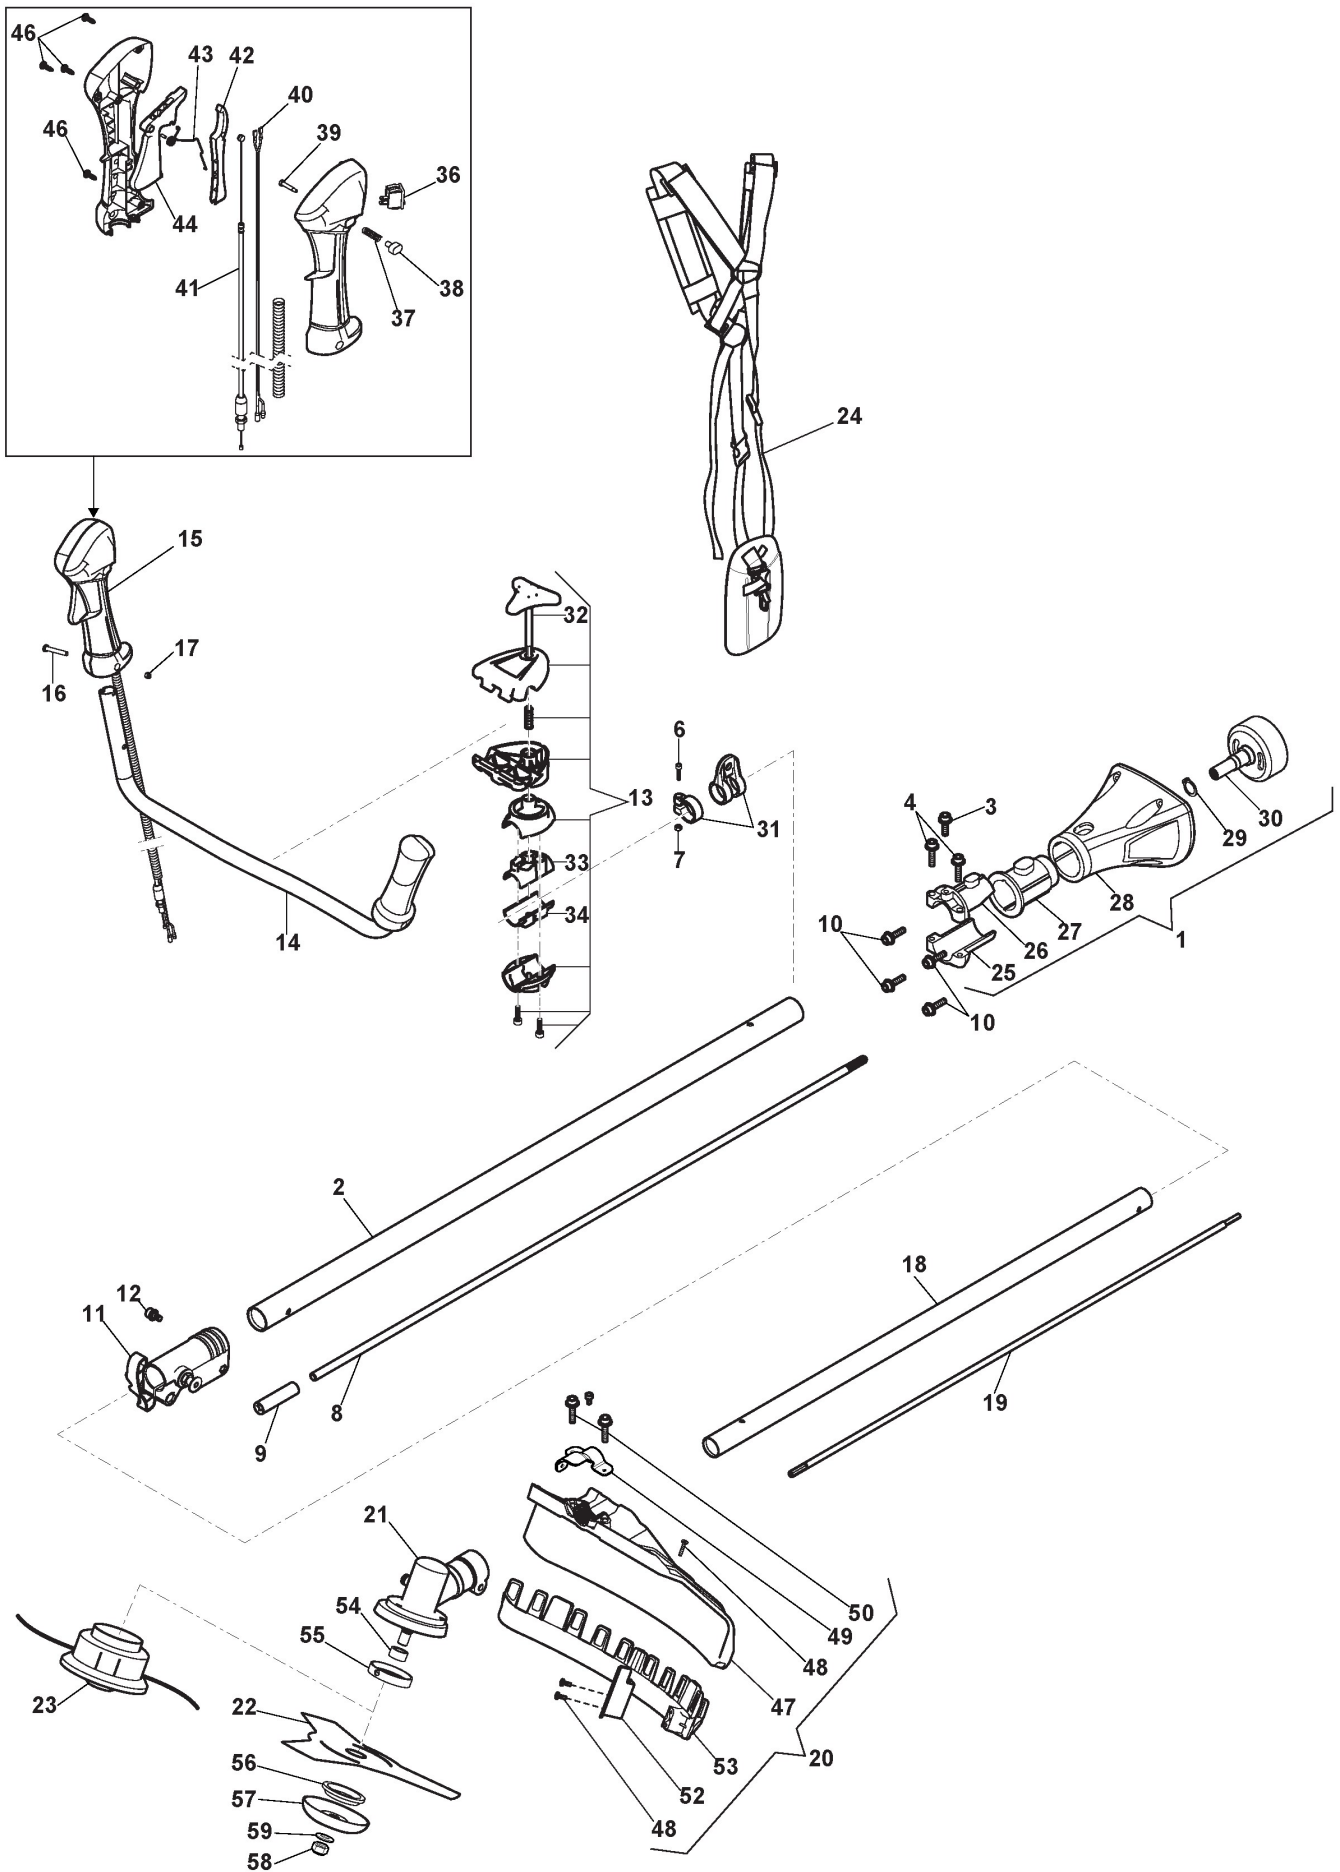

# Transmission

Ref.nr.	Antal	Komponentkode	Beskrivelse	Noter	From	Op til
1	1	118803136/0	Transmission Pipe			
2	1	118803207/0	Transmission Pipe Assy			
3	1	2135040	Screw			
4	2	2132550	Screw			
6	1	2135030	Screw			
7	2	112291000/0	Nut			
8	1	118803141/0	Pipe			
9	1	118803142/0	Shaft Connector			
10	4	2135150	Screw			
11	1	118802099/0	Connector Assy			
12	1	2135180	Screw			
13	1	118803209/0	Handle Support			
14	1	118803210/0	Left Handgrip			
15	1	118803211/0	Right Handgrip Complete			
16	1	2135120	Screw			
17	1	112154330/0	Nut			
18	1	118803195/0	Transmission Pipe Assy			
19	1	118803197/0	Transmission Shaft Ass.Y			
20	1	118803198/0	Safety Cover Ass.Y			
21	1	118801184/0	Gear Case Assy			
22	1	118801125/0	3 Teeth Disc			
23	1	118801124/0	2 Hedges Nylon Head			
24	1	118804015/1	Harness			
25	1	118803137/0	Support			
26	1	118803138/0	Support			
27	1	118803139/0	Soft Shaft Connector			
28	1	322055257/0	Support Transmission			
29	1	112609200/0	Seeger			
30	1	118802094/0	Clutch Drum			
31	1	118801182/0	Harness Support			
32	1	118804062/0	Knob			
33	1	118804017/0	Upper Handgrip Support			
34	1	118804029/0	Lower Handgrip Support			
36	1	118803213/0	Switch			
37	1	118803214/0	Spring			
38	1	118803215/0	Button			
39	1	118803216/0	Pin			
40	1	118803217/0	Stop Wire			
41	1	118803218/0	Throttle Cable			
42	1	118803219/0	Safety Lever			
43	1	118803220/0	Spring			
44	1	118803221/0	Trigger			
46	4	112727810/0	Screw			
47	1	118803199/0	Safety Cover, Grey			
48	3	2123050	Screw			
49	1	118803200/0	Plate			
50	2	112727799/0	Screw			
52	1	118803201/0	Line Cutter Blade			