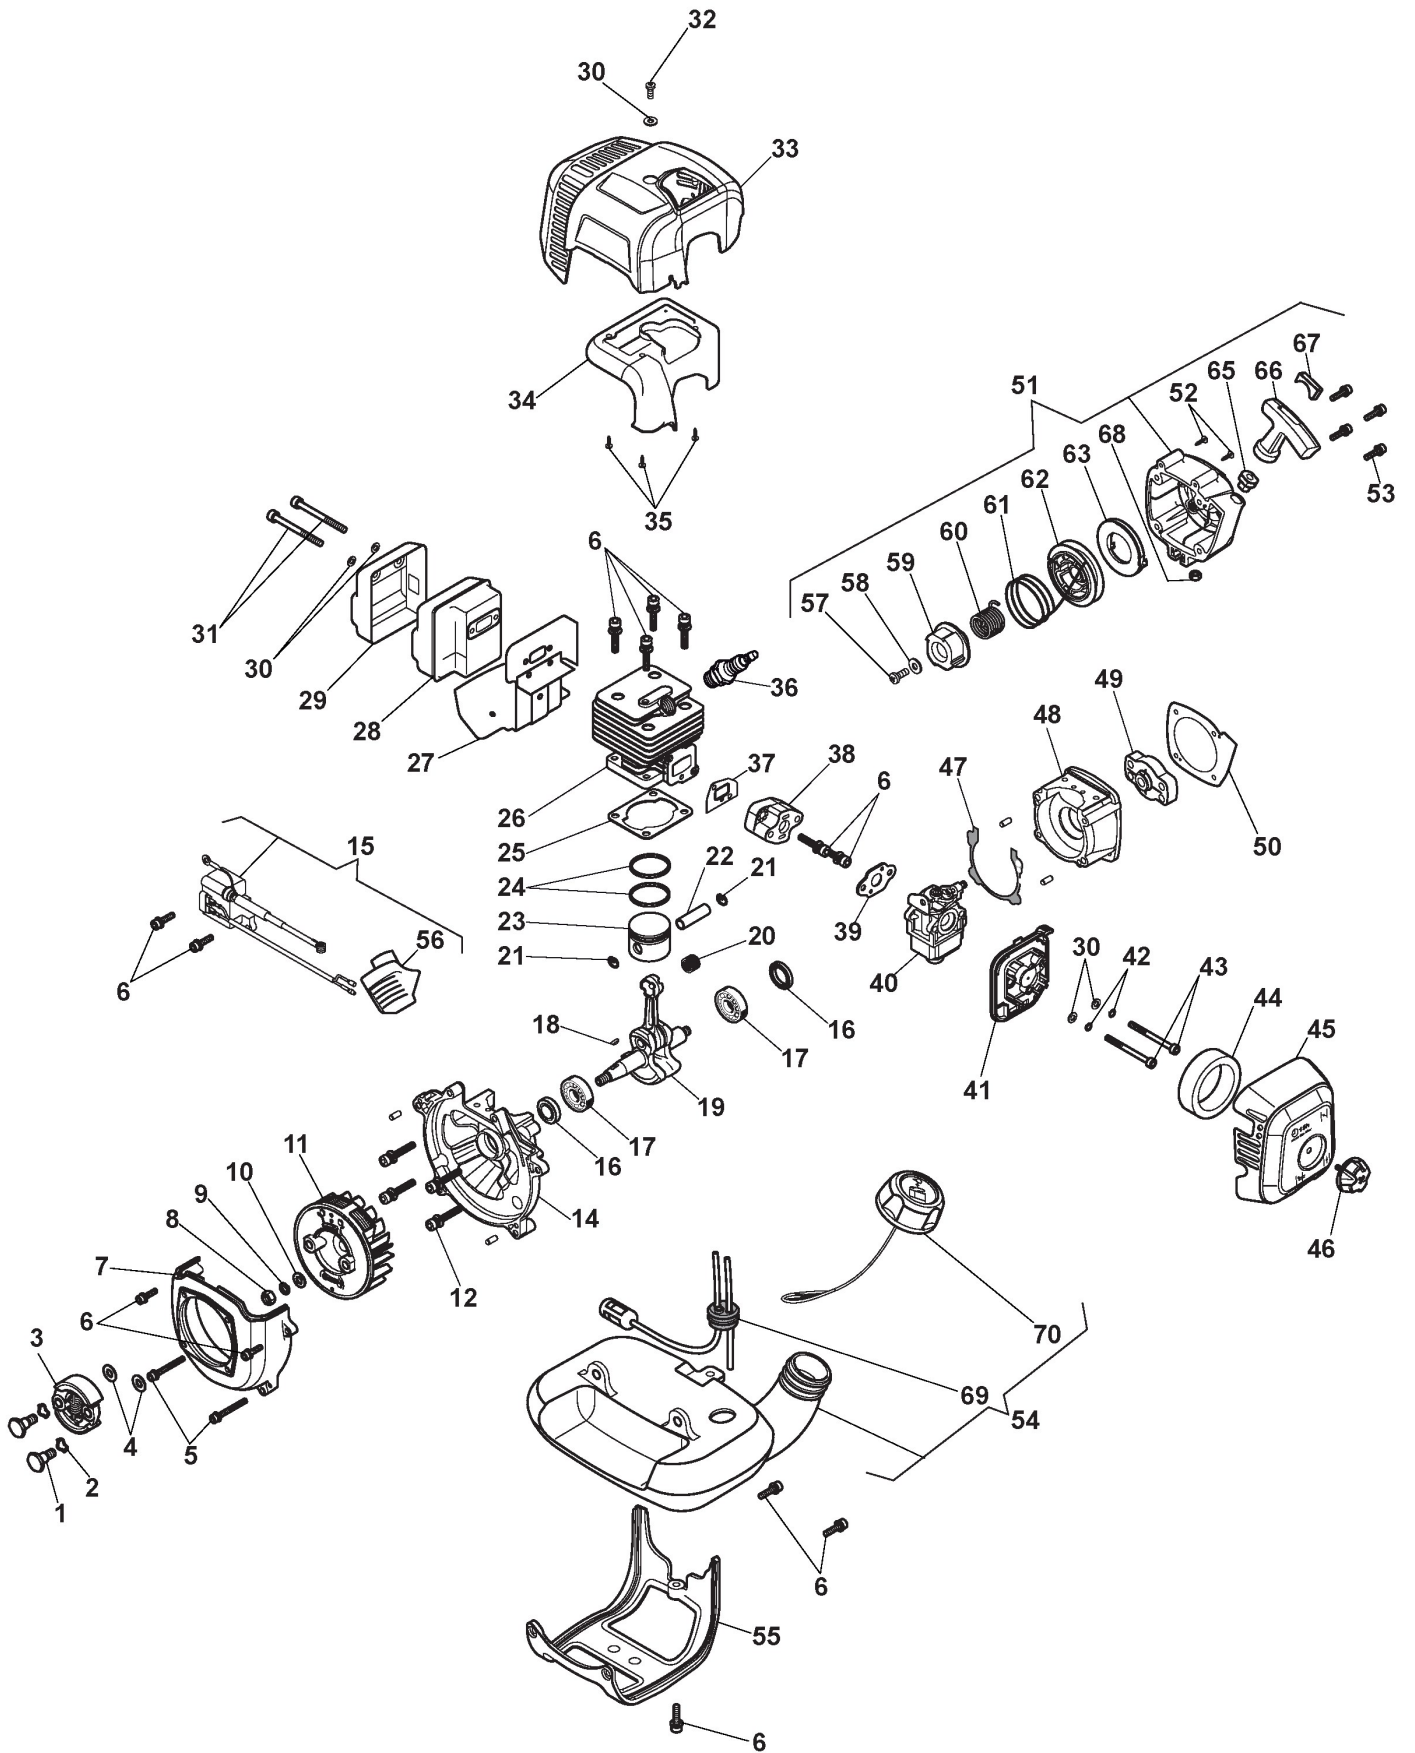

Engine

Ref.nr.	Antal	Komponentkode	Beskrivelse	Noter	From	Op til
1	2	118801189/0	Screw			
2	2	118804045/0	Washer			
3	1	118802113/0	Clutch Drive			
4	2	2312010	Flat washer			
5	2	2135120	Screw			
6	13	2135030	Screw			
7	1	118803161/0	Flywheel Cover			
8	1	112293200/0	Nut			
9	1	112583500/0	Grower			
10	1	6981128	Washer			
11	1	118802073/0	Flywheel			
12	4	2135050	Screw			
14	1	118802078/0	Crank Case			
15	1	118803162/0	Electronic Coil			
16	2	118801188/0	Seal Ring			
17	2	119216035/0	Bearing			
18	1	123072002/0	Flywheel Key			
19	1	118802066/0	Crankshaft			
20	1	118803164/0	Needle Bearing			
21	2	118802084/0	Circlip			
22	1	118802081/0	Piston Pin			
23	1	118802076/0	Piston			
24	2	118802077/0	Piston Ring			
25	1	118803165/0	Cylinder Gasket			
26	1	118802074/0	Cylinder			
27	1	118803166/0	Muffler Gasket			
28	1	118803167/0	Muffler			
29	1	118803168/0	Muffler Guard			
30	5	112521320/0	Washer			
31	2	2122210	Screw			
32	1	112727790/0	Screw			
33	1	322055254/0	Yellow Cylinder Cover			
34	1	118803169/0	Air Cleaner Cover			
35	3	1126-1049-01	Screw			
36	1	3210024	Spark Plug			
37	1	118803170/0	Gasket			
38	1	118802086/0	Intake Manifold			
39	1	118803171/0	Carburetor Gasket			
40	1	118803172/0	Carburetor			
41	1	118803173/0	Cover			
42	2	112581500/0	Grower			
43	2	2135250	Screw			
44	1	118801526/0	Air Filter			
45	1	322055255/0	Filter Cover Yellow			
46	1	118803174/0	Knob, Grey			
47	1	118803175/0	Crankcase Gasket			
48	1	118802079/0	Crank Case			
49	1	118802069/0	Starter Cup