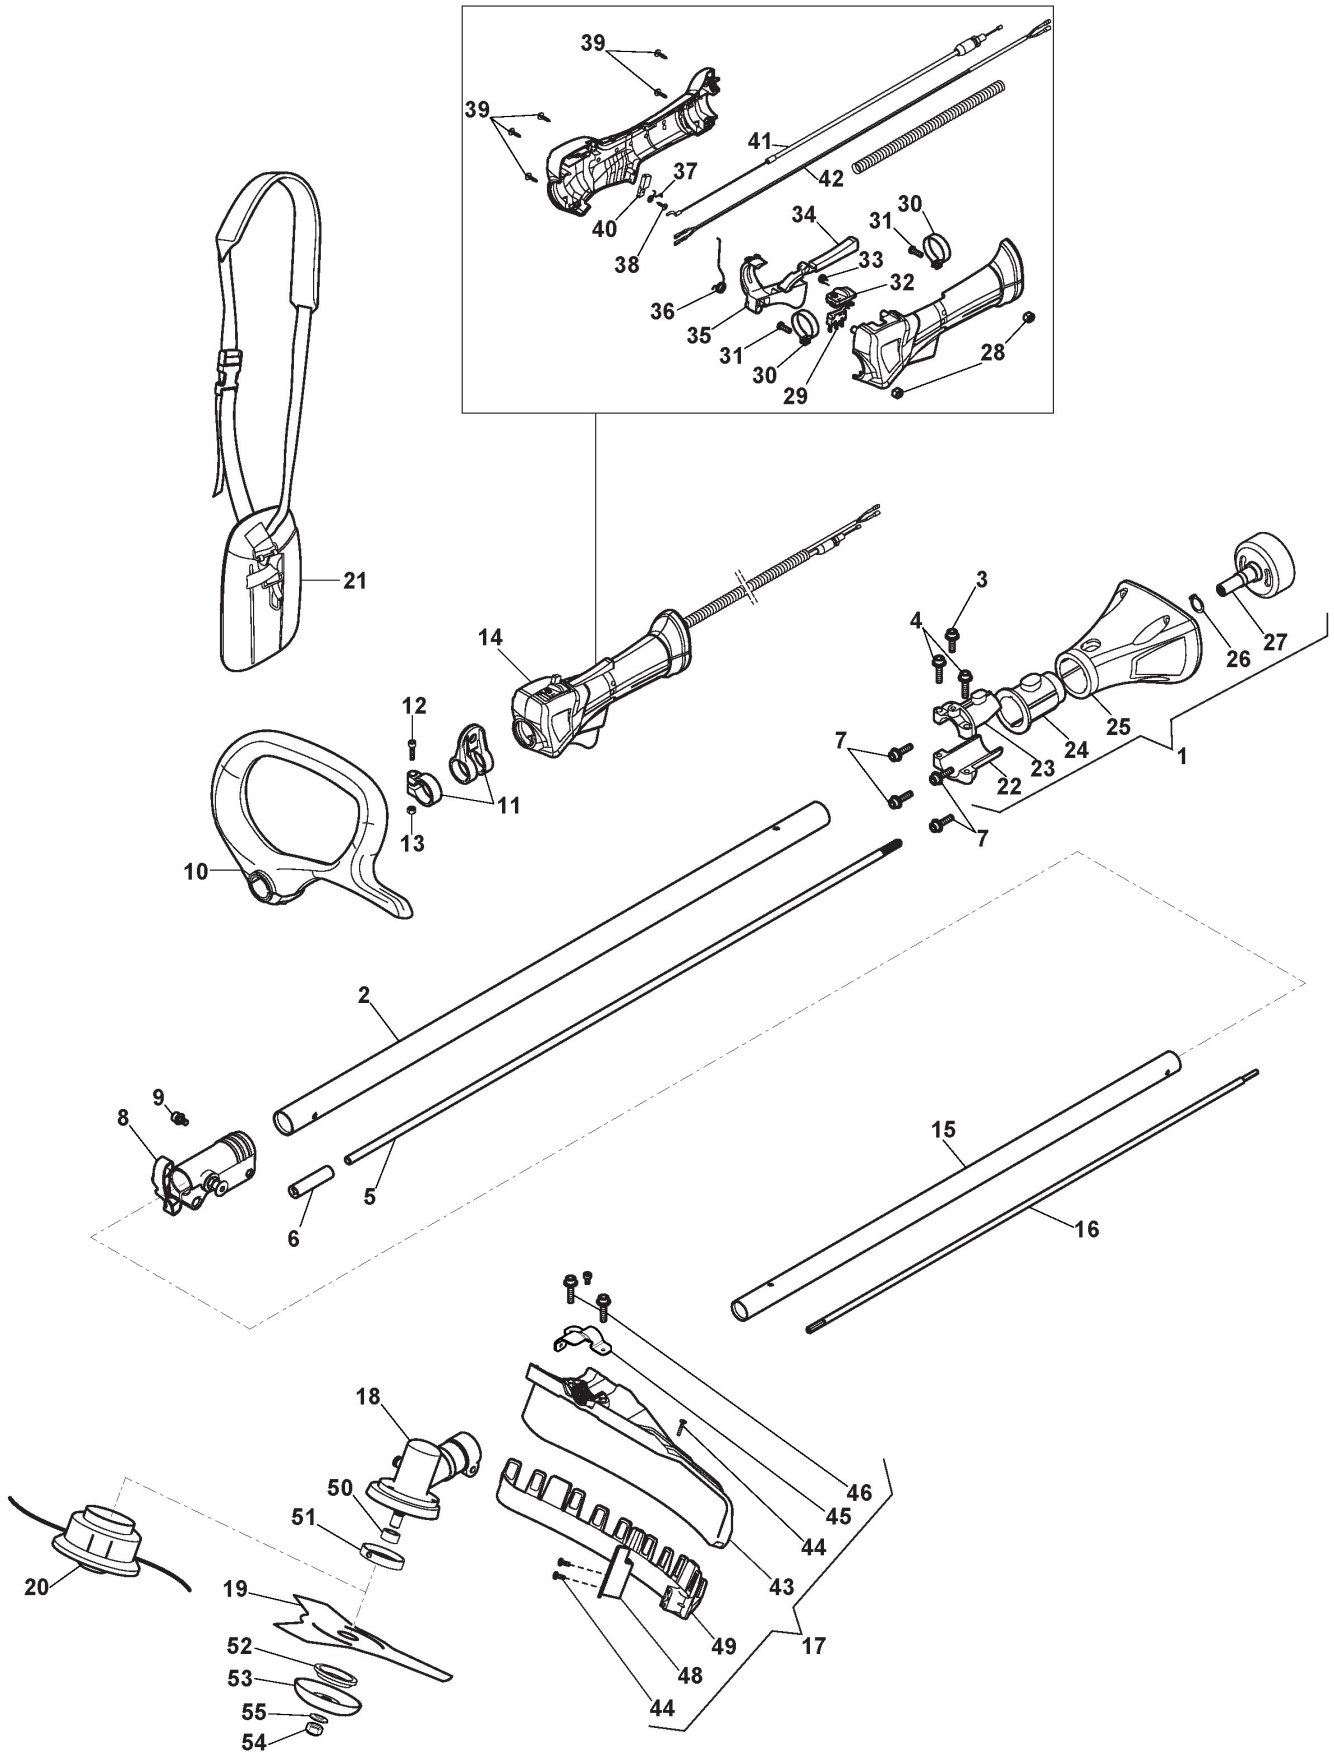

Transmission

Ref.nr.	Antal	Komponentkode	Beskrivelse	Noter	From	Op til
49	1	118803202/0	Support			
50	1	118803203/0	Spacer			
51	1	118803204/0	Upper Ring Nut			
52	1	118803205/0	Lower Ring Nut			
53	1	118803206/0	Case Dust Cover			
54	1	2452090	Nut			
55	1	112523080/0	Washer