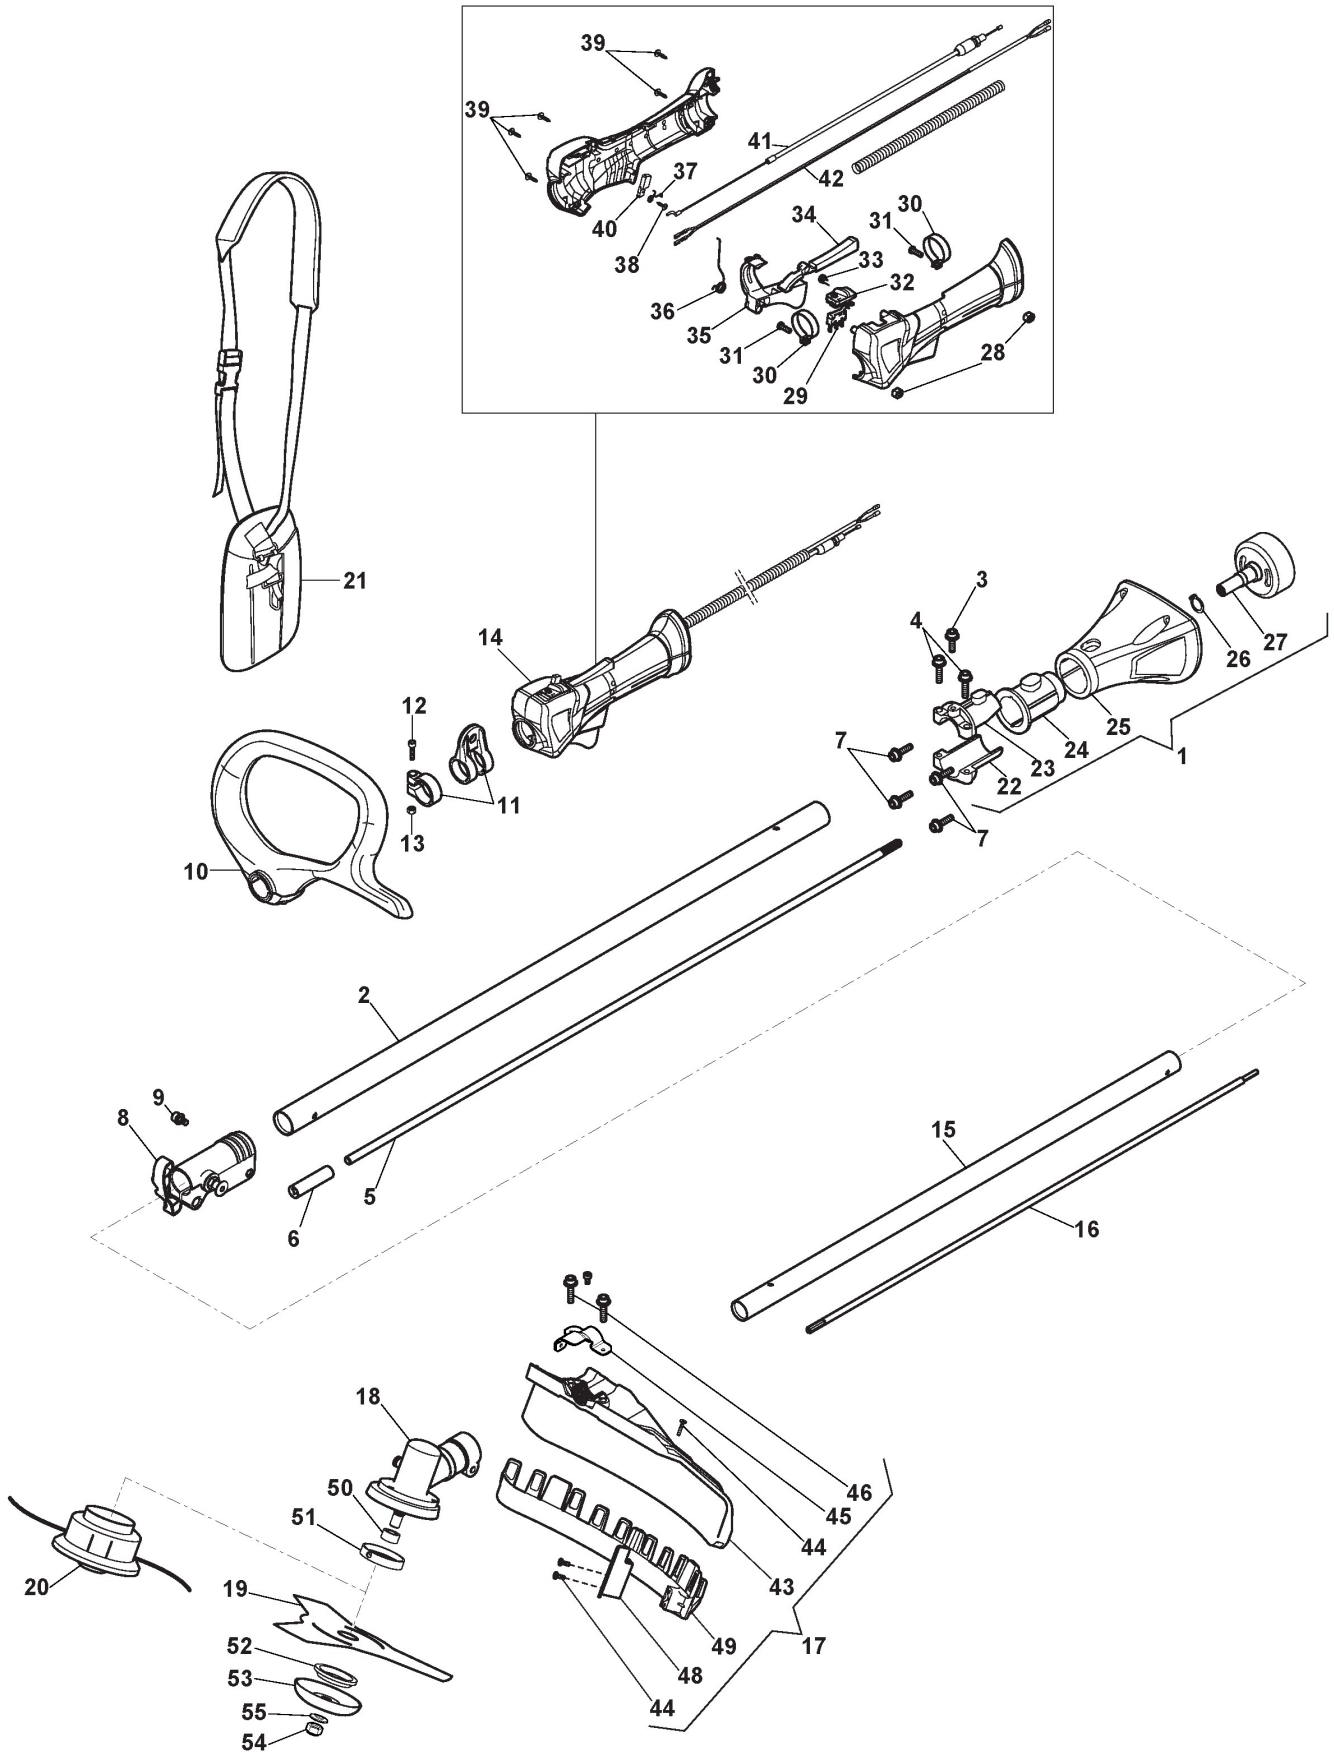

STIGA

SBC 226 J (2017)

287120102/15

Spare parts list Reservdelar Repuestos Ersatzteile Pièces détachées Reserve onderdelen Catalogo ricambi

- Use ST. S.p.A. Genuine Spare Parts specified in the parts list for repair and/or replacement.
- The contents described in the parts list may change due to improvement.
- The drawings of the spare parts are only indicative And might Not represent the part in question exactly.
- The indications "right" - "left" - "front" - "rear" refer to the position of the operator when using the machine.
- When placing orders of parts for repair And/Or replacement, make sure that the illustrated parts list Is the one applying to the machine's year of manufacture, as shown on the identification plate attached to the machine.

Engine

Ref.nr.	Antal	Komponentkode	Beskrivelse	Noter	From	Op til
50	1	118803176/0	Gasket			
51	1	118803177/0	Starter Assy Yellow			
52	2	112727810/0	Screw			
53	4	6981149	Screw			
54	1	118803189/0	Fuel Tank Assy			
55	1	118803191/0	Support			
56	1	118803163/0	Spark Plug Cap			
57	1	2135180	Screw			
58	1	2312150	Washer			
59	1	118803179/0	Cap			
60	1	118803180/0	Spring			
61	1	118803181/0	Starter Cord			
62	1	118803182/0	Starter Pulley			
63	1	118803183/0	Spring			
65	1	118803185/0	Rope Guide			
66	1	118803186/0	Starter Handle			
67	1	118803187/0	Yellow Starter Plate			
68	1	112291000/0	Nut			
69	1	118803190/0	Fuel Hose			
70	1	322735152/0	Oil Cap			