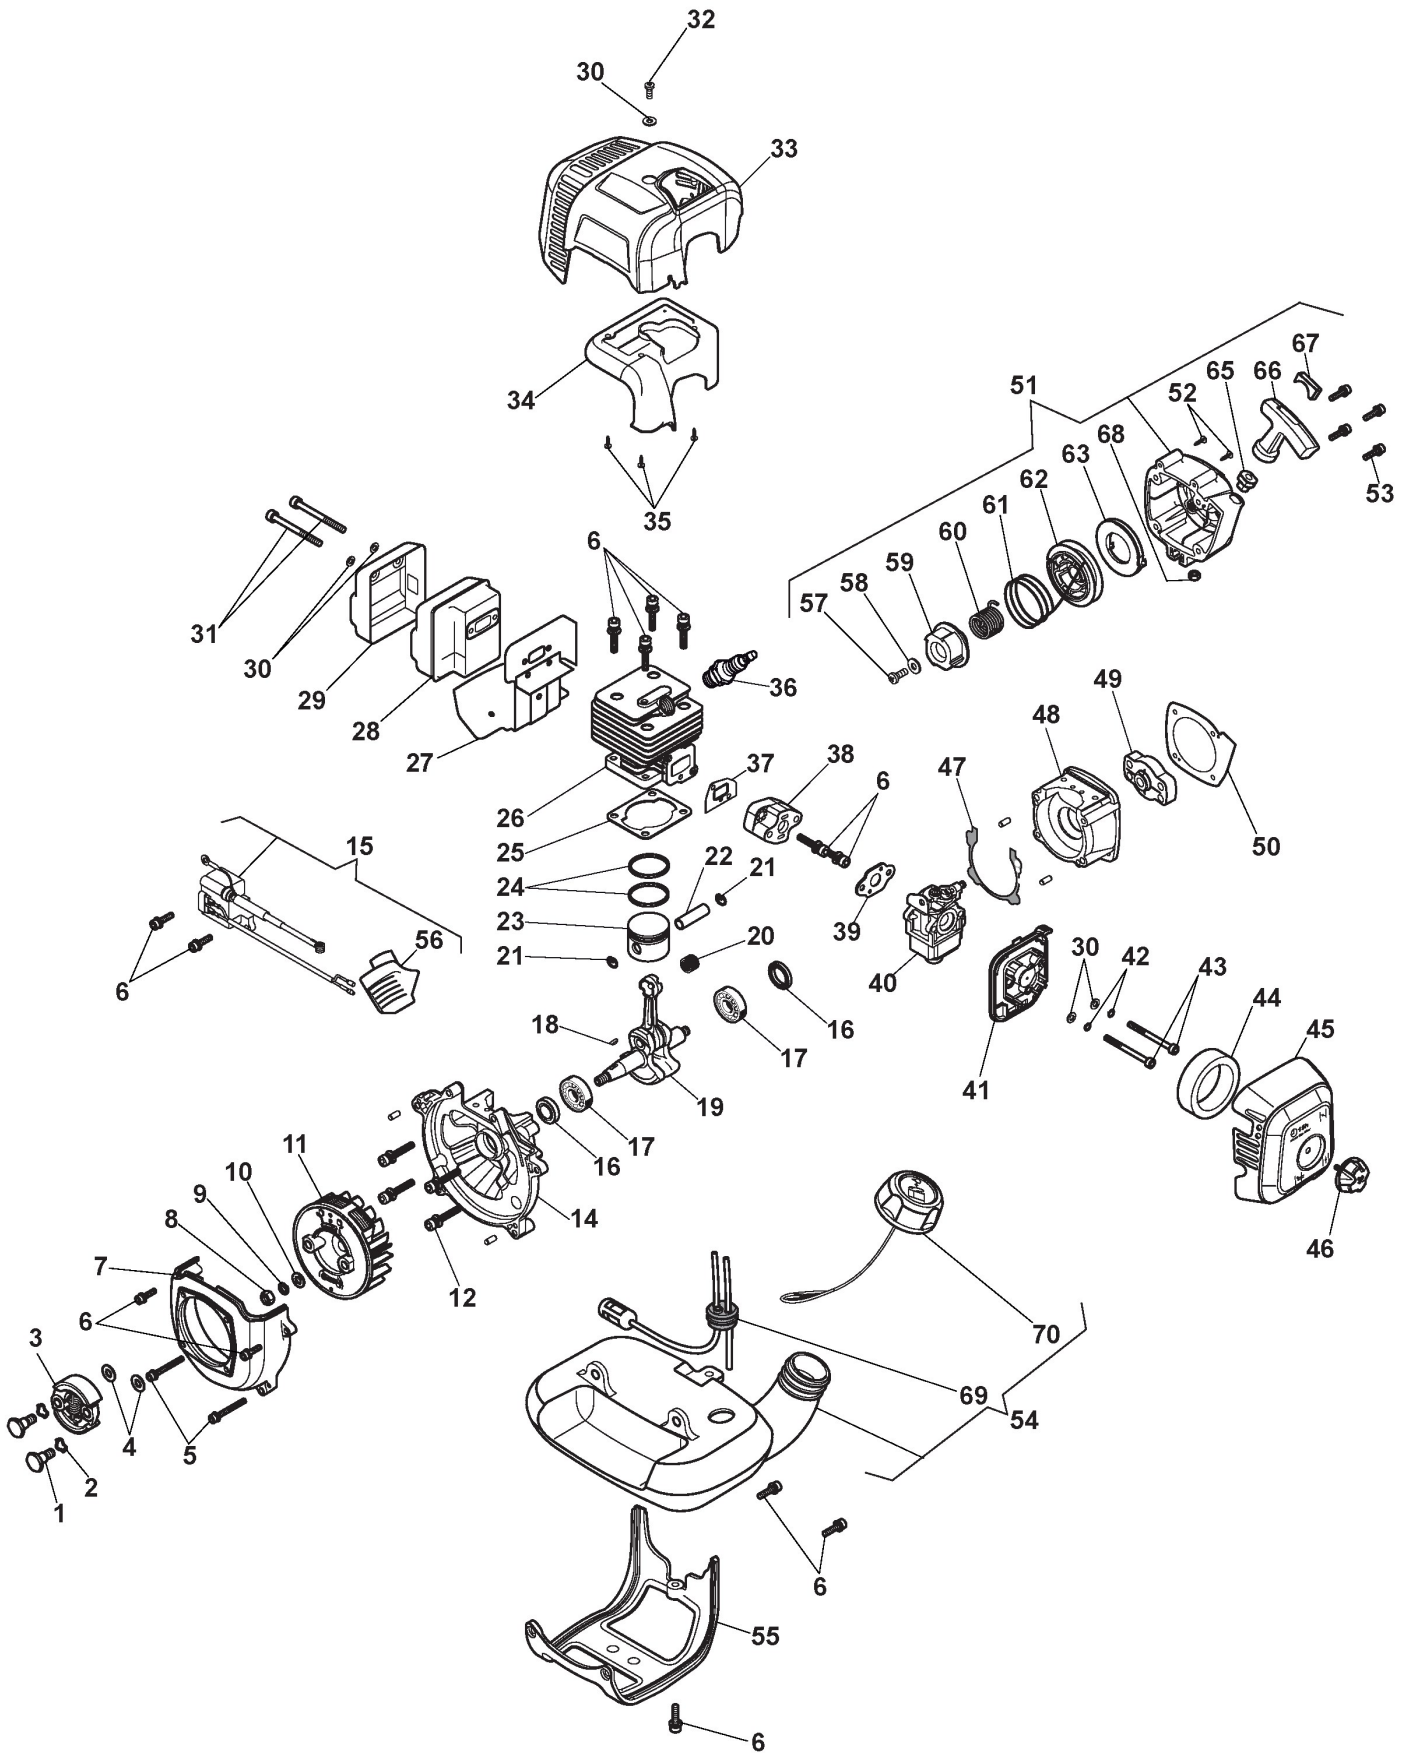

STIGA

SBC 226 J (2017)

287120102/15

Spare parts list Reservdelar Repuestos Ersatzteile Pièces détachées Reserve onderdelen Catalogo ricambi

- Use ST. S.p.A. Genuine Spare Parts specified in the parts list for repair and/or replacement.
- The contents described in the parts list may change due to improvement.
- The drawings of the spare parts are only indicative And might Not represent the part in question exactly.
- The indications "right" - "left" - "front" - "rear" refer to the position of the operator when using the machine.
- When placing orders of parts for repair And/Or replacement, make sure that the illustrated parts list Is the one applying to the machine's year of manufacture, as shown on the identification plate attached to the machine.

Engine

Ref.nr.	Antal	Komponentkode	Beskrivelse	Noter	From	Op til
50	1	118803176/0	Gasket			
51	1	118803177/0	Starter Assy Yellow			
52	2	112727810/0	Screw			
53	4	6981149	Screw			
54	1	118803189/0	Fuel Tank Assy			
55	1	118803191/0	Support			
56	1	118803163/0	Spark Plug Cap			
57	1	2135180	Screw			
58	1	2312150	Washer			
59	1	118803179/0	Cap			
60	1	118803180/0	Spring			
61	1	118803181/0	Starter Cord			
62	1	118803182/0	Starter Pulley			
63	1	118803183/0	Spring			
65	1	118803185/0	Rope Guide			
66	1	118803186/0	Starter Handle			
67	1	118803187/0	Yellow Starter Plate			
68	1	112291000/0	Nut			
69	1	118803190/0	Fuel Hose			
70	1	322735152/0	Oil Cap			