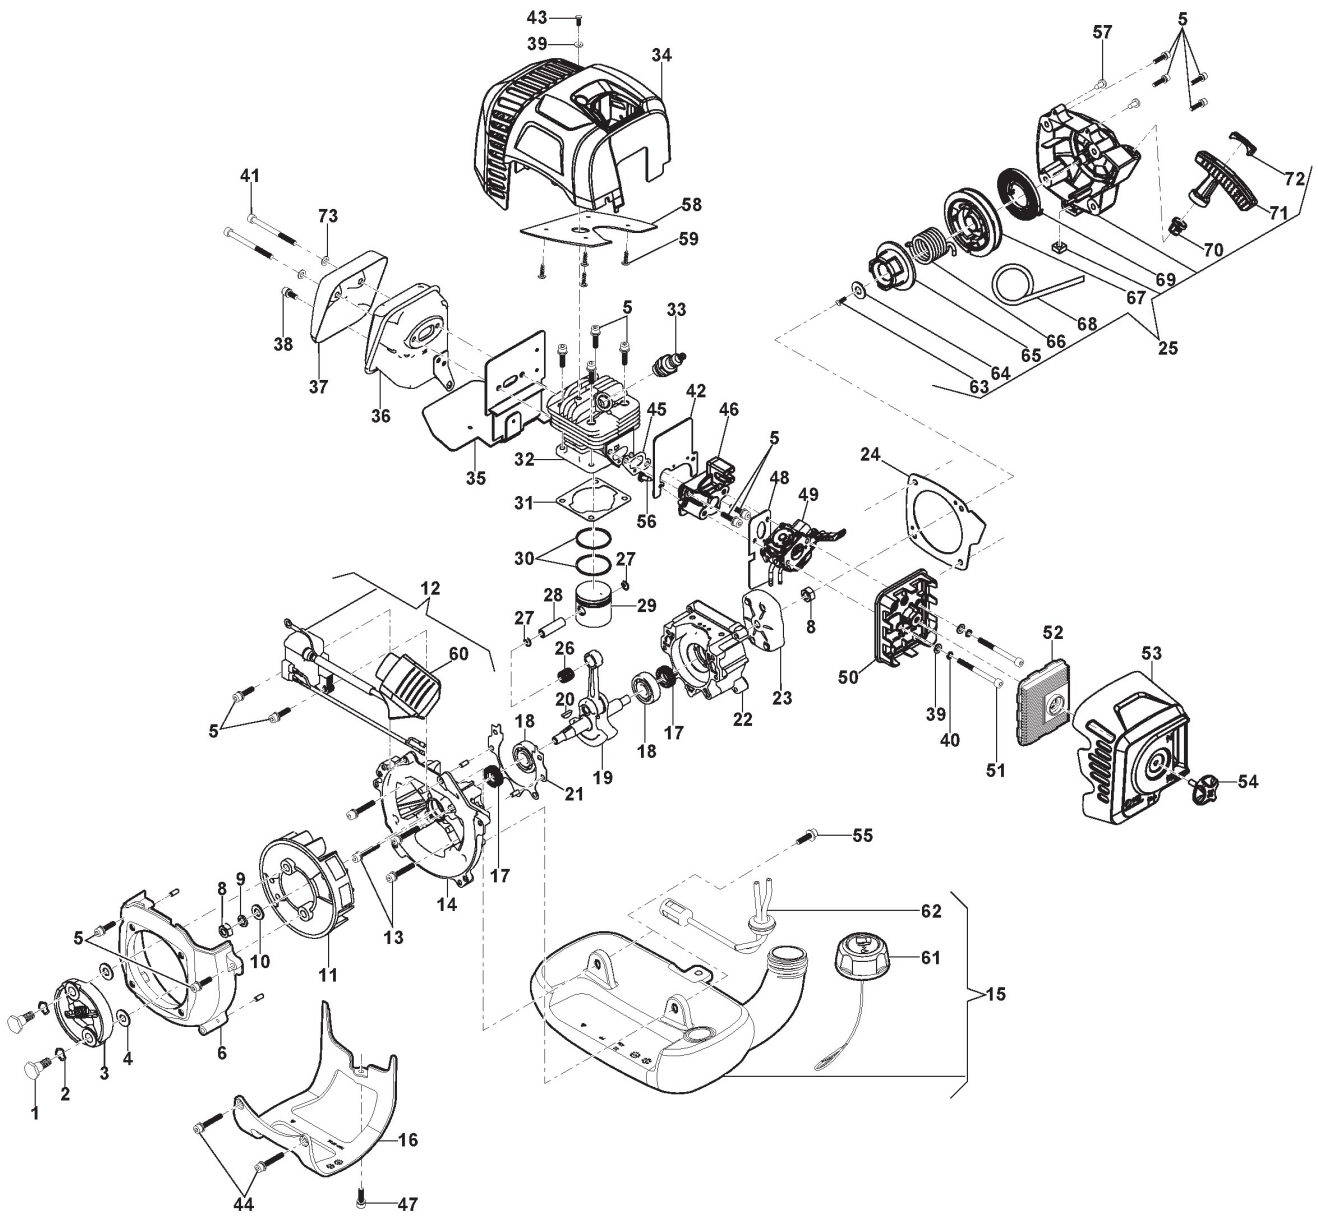

Engine

Ref.nr.	Antal	Komponentkode	Beskrivelse	Noter	From	Op til
1	2	118804038/0	Screw			
2	2	118804045/0	Washer			
3	1	118804000/0	Clutch			
4	2	118804046/0	Washer			
5	14	112789008/0	Screw			
6	1	118804032/0	Flywheel Cover			
8	2	112155015/0	Nut			
9	1	112369500/0	Elastic Washer			
10	1	112521350/0	Washer			
11	1	118804012/0	Flywheel			
12	1	118804011/0	Ignition Assy			
13	4	2135130	Screw			
14	1	118804024/0	Crank Case			
15	1	118804003/0	Fuel Tank Assy			
16	1	118803961/0	Support			
17	2	118801188/0	Seal Ring			
18	2	3112030	Ball Bearing			
19	1	118803988/0	Crankshaft			
20	1	123072002/0	Flywheel Key			
21	1	118804076/0	Crankcase Gasket			
22	1	118804026/0	Crank Case			
23	1	118803996/0	Starter Cup			
24	1	118804051/0	Gasket			
25	1	118803994/0	Starter Assy			
26	1	118803997/0	Needle Bearing			
27	2	118804059/0	Circlip			
28	1	118804041/0	Piston Pin			
29	1	118804031/0	Piston			
30	2	118804021/0	Piston Ring			
31	1	118804077/0	Cylinder Gasket			
32	1	118804030/0	Cylinder			
33	1	3210024	Spark Plug			
34	1	118803969/0	Yellow Cylinder Cover			
35	1	118804084/0	Muffler Gasket			
36	1	118803991/0	Muffler			
37	1	118804047/0	Muffler Guard			
38	1	2135180	Screw			
39	3	112521320/0	Washer			
40	2	112581500/0	Grower			
41	2	118801180/0	Screw			
42	1	118804053/0	Intake Manifold Gasket			
43	1	112727796/0	Screw			
44	2	2135120	Screw			
45	1	118804078/0	Gasket			
46	1	118804067/0	Intake Manifold			
47	1	6981102	Outfit, Screws			
48	1	118804082/0	Carburetor Gasket			
49	1	118804007/0	Carburetor