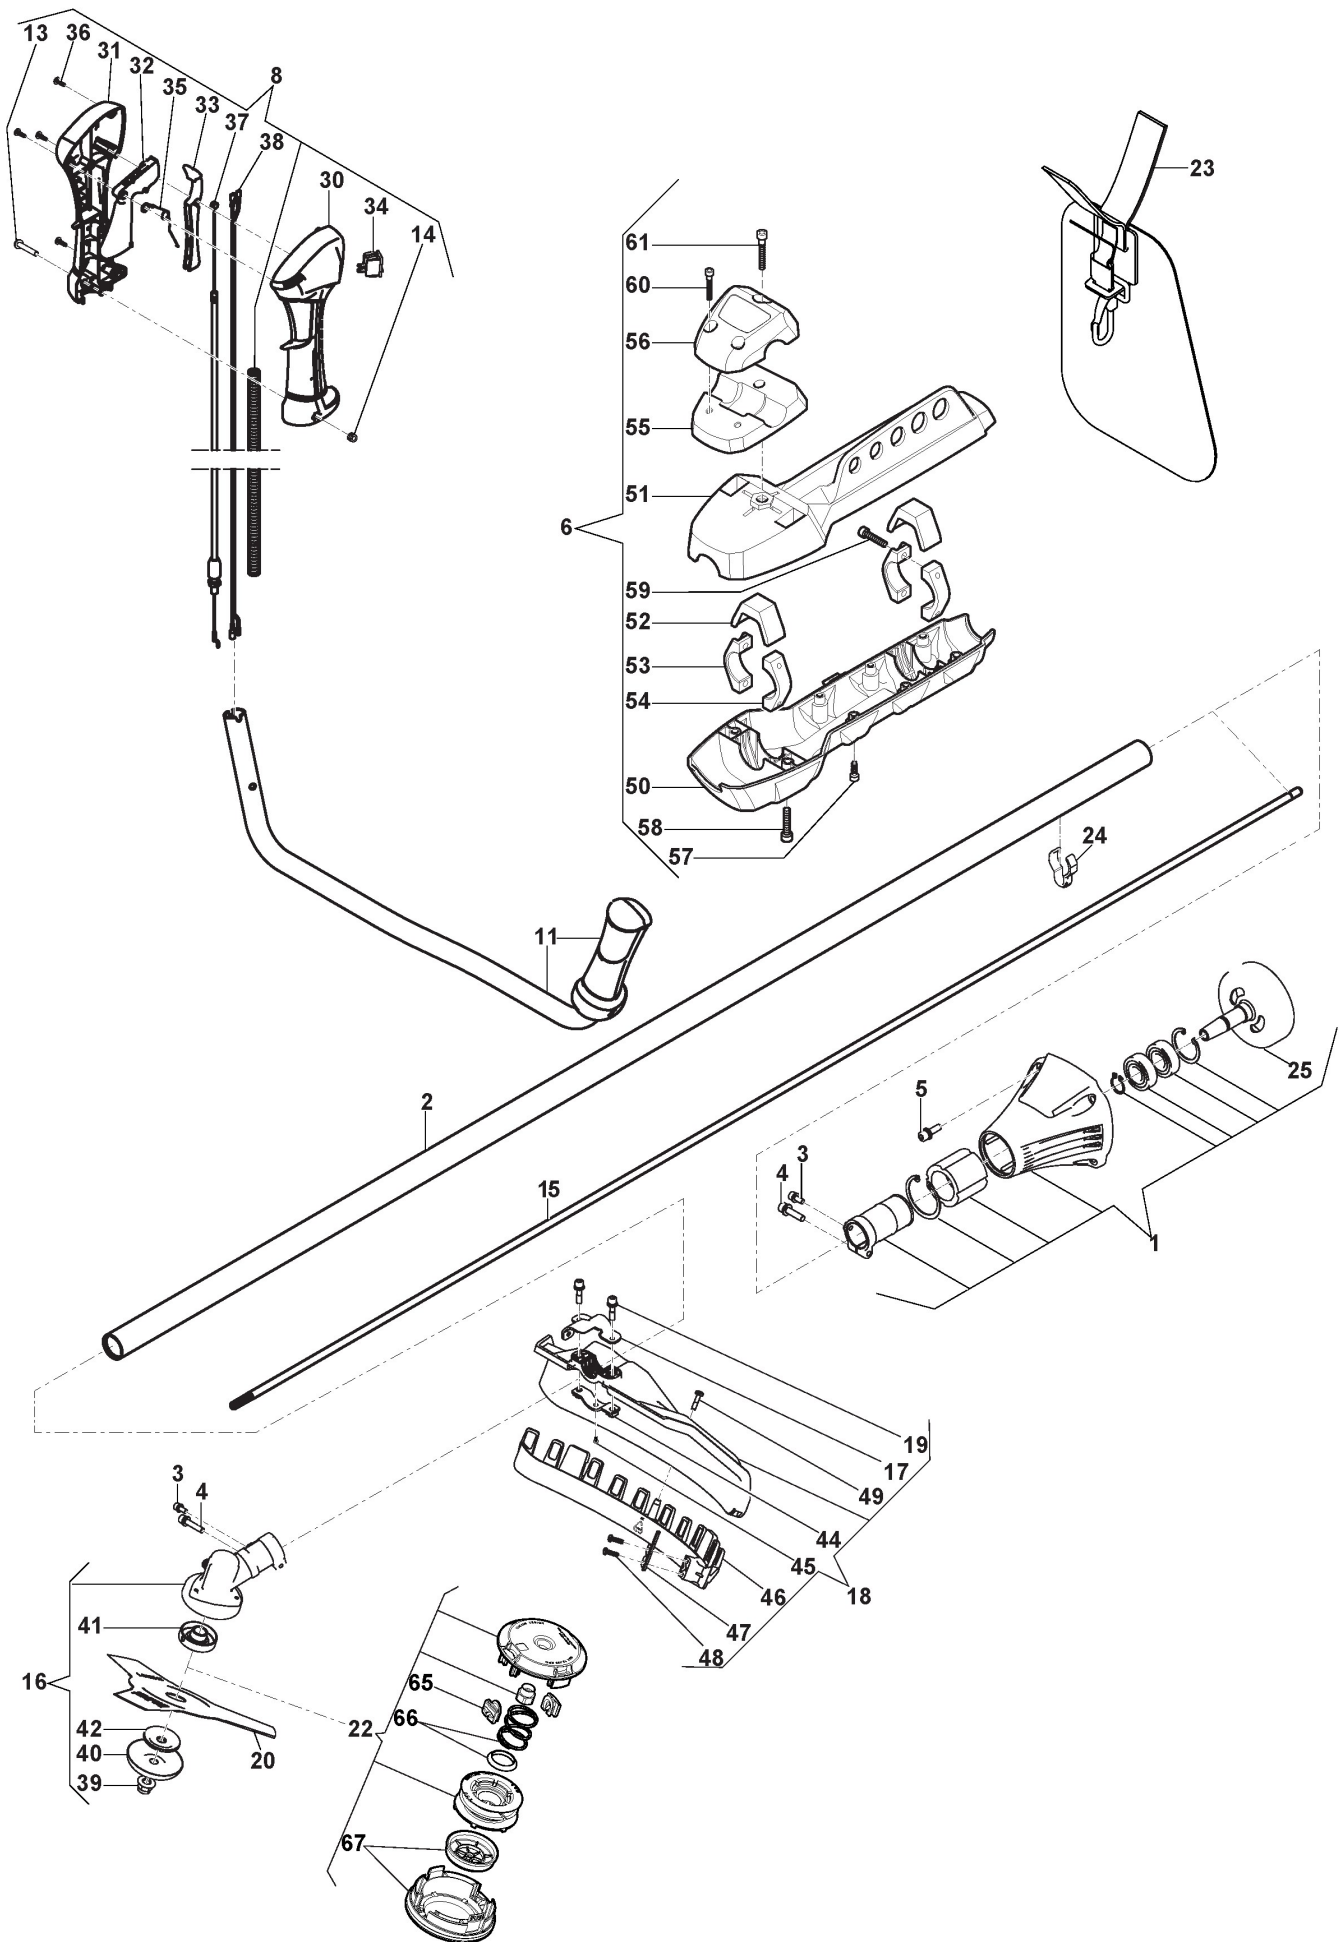

Transmission

Transmission

Ref.nr.	Antal	Komponentkode	Beskrivelse	Noter	From	Op til
1	1	118804001/0	Support Transmission Assy			
2	1	118803960/0	Transmission Pipe			
3	2	6981145	Screw			
4	2	112727799/0	Screw			
5	4	112727801/0	Screw			
6	1	118804962/0	Transmission Housing Kit			
8	1	118804955/0	Handle Assy, Yellow			
11	1	118803210/0	Left Handgrip			
13	1	2135120	Screw			
14	1	112154330/0	Nut			
15	1	118804042/0	Drive shaft			
16	1	118801184/0	Gear Case Assy			
17	1	118804054/0	Plate			
18	1	118803954/0	Safety cover Assy			
19	2	2132180	Screw			
20	1	118801125/0	3 Teeth Disc			
22	1	1911-9226-01	Line Cutter Head			
23	1	118804015/1	Harness			
24	1	118804066/0	Wire Clamp			
25	1	118804037/0	Clutch Drum			
30	1	118803971/0	Yellow Left Handgrip			
31	1	118803965/0	Yellow Right Handgrip			
32	1	118803221/0	Trigger			
33	1	118803219/0	Safety Lever			
34	1	118803213/0	Switch			
35	1	118803220/0	Spring			
36	4	112727810/0	Screw			
37	1	118803986/0	Throttle Cable			
38	1	118803217/0	Stop Wire			
39	1	2452090	Nut			
40	1	118803206/0	Case Dust Cover			
41	1	118803204/0	Upper Ring Nut			
42	1	118803205/0	Lower Ring Nut			
44	1	118804058/0	Guard			
45	1	112727815/0	Screw			
46	1	118803202/0	Support			
47	1	118804056/0	Line Cutter Blade			
48	2	6981149	Screw			
49	1	112728531/0	Screw			
50	1	118801357/0	Transmission Housing			
51	1	118801353/1	Transmission Housing			
52	4	118801358/0	Shock Absorber			
53	2	118804544/0	Left Bracket			
54	2	118804545/0	Right Bracket			
55	1	118801356/1	Lower Handgrip Support			
56	1	118801355/0	Upper Handgrip Support			
57	4	2135030	Screw			
58	4	118810711/0	Screw