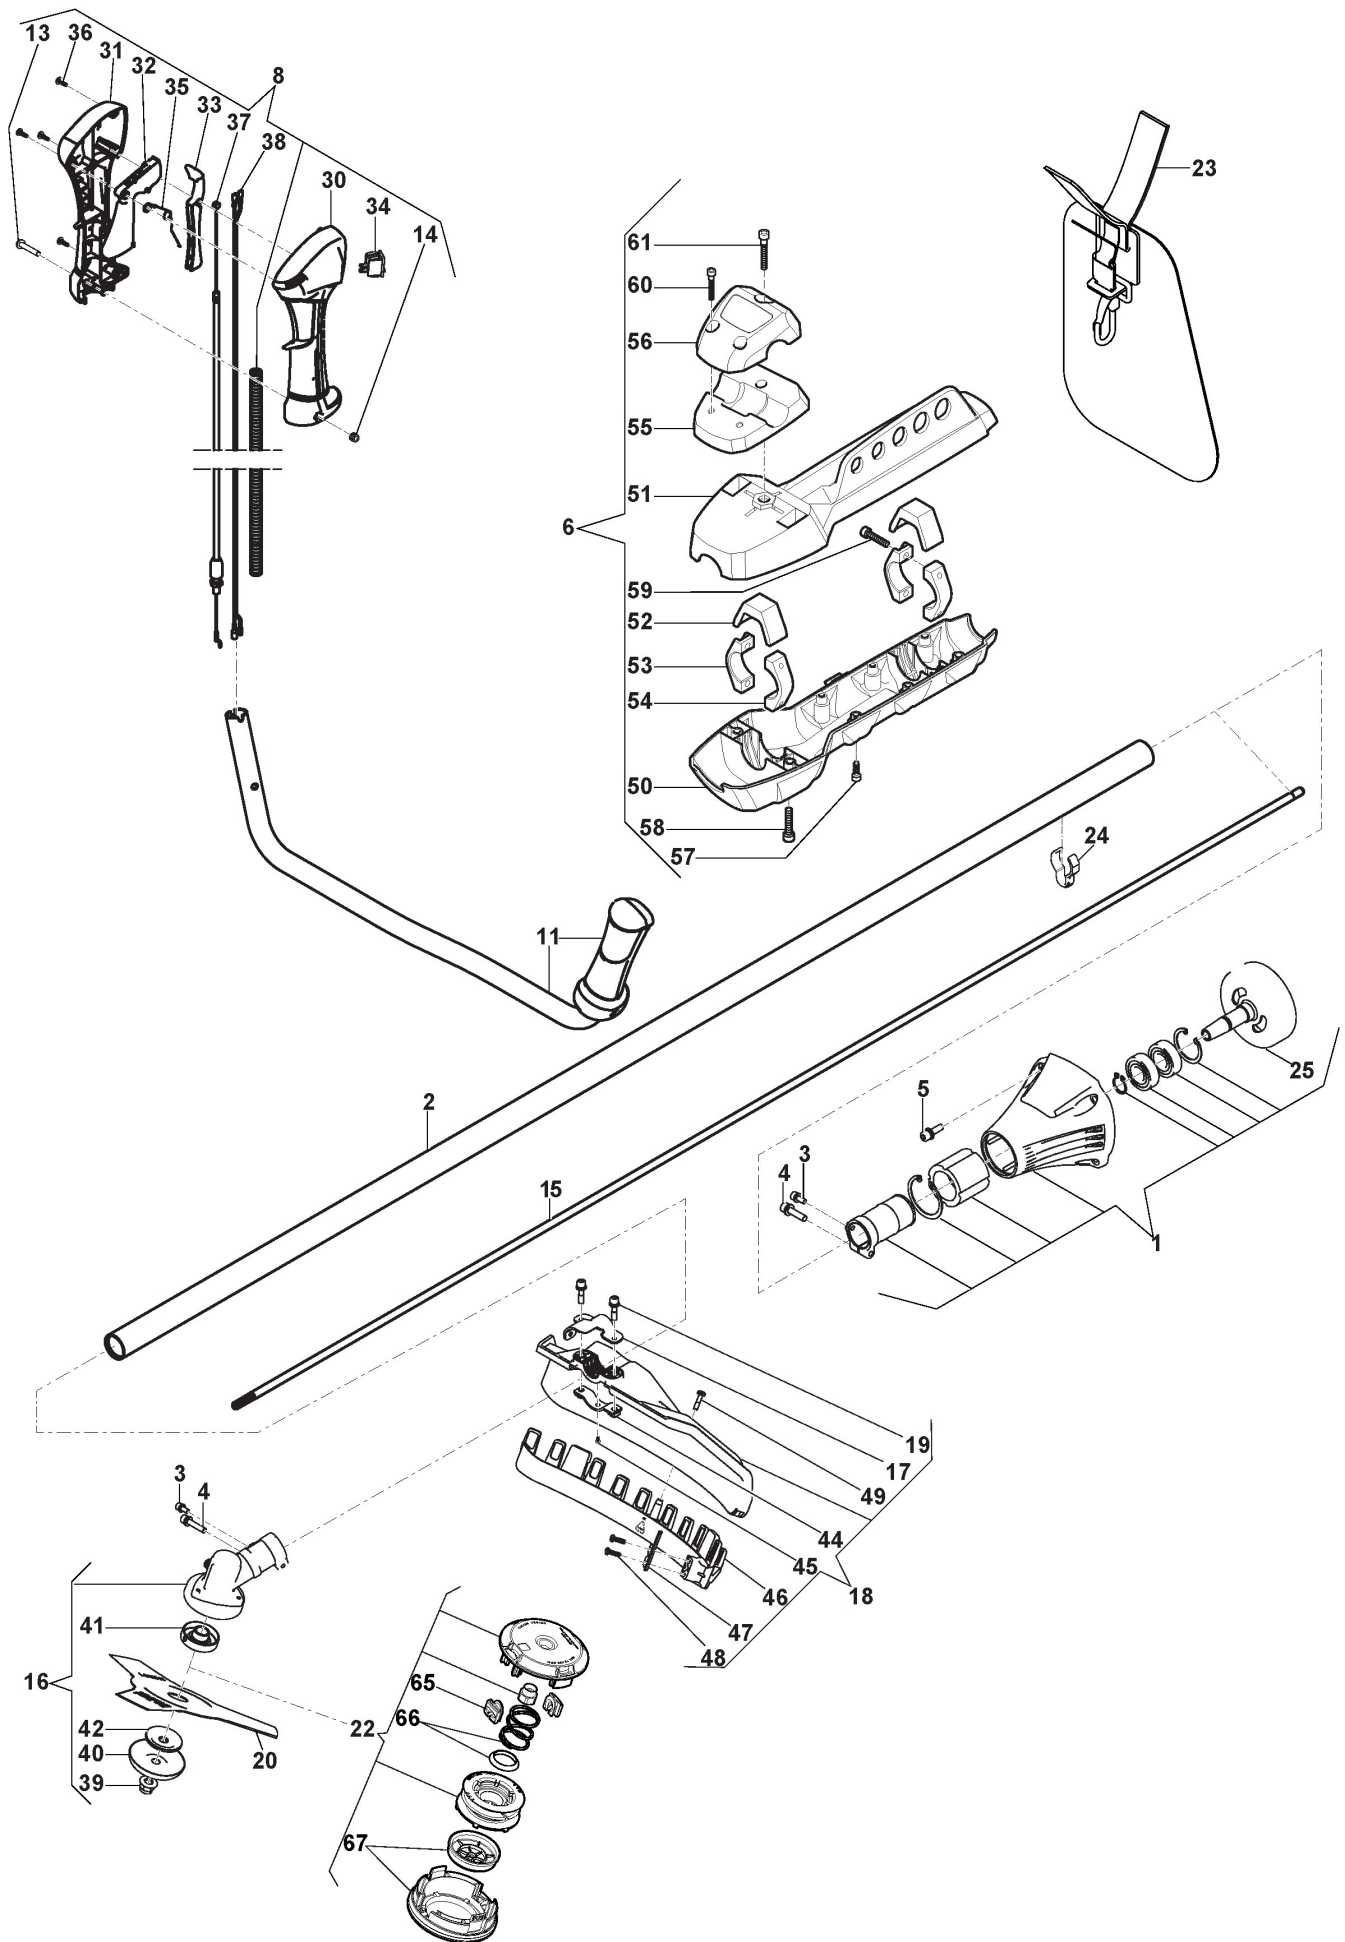

# Engine

Ref.nr.	Antal	Komponentkode	Beskrivelse	Noter	From	Op til
51	2	3112040	Ball Bearing			
52	1	118804020/0	Seal Ring			
53	1	123072002/0	Flywheel Key			
54	1	118804010/0	Ignition Assy			
56	2	2135110	Screw			
57	1	118804055/0	Wire Clamp			
58	2	112760475/0	Screw			
59	1	118804004/0	Fuel Tank Assy			
60	1	118803962/0	Support			
61	1	118804087/0	Air Guide			
62	2	112727815/0	Screw			
63	1	112727796/0	Screw			
64	1	112523020/0	Washer			
65	1	118803975/0	Starter Cam			
66	1	118804061/0	Starter Spring			
67	1	118803976/0	Starter Pulley			
68	1	118804060/0	Spring			
69	1	118804069/0	Yellow Starter Plate			
70	1	118803984/0	Starter Handle			
71	1	118804068/0	Rope Guide			
72	1	118803163/0	Spark Plug Cap			
73	1	322735152/0	Oil Cap			
74	1	118804005/0	Fuel Hose			
75	1	118803181/0	Starter Cord			
80	2	118804548/0	Grommet			
81	2	112154330/0	Nut			
82	1	118804550/0	Rubber Sleeve			
83	1	118804551/0	Fuel Tank Plate			
84	2	112728099/1	Screw			
85	1	6981102	Outfit, Screws			

# Transmission

Ref.nr.	Antal	Komponentkode	Beskrivelse	Noter	From	Op til
59	4	112727796/0	Screw			
60	2	2135030	Screw			
61	1	112760520/0	Screw			
65	1	118804890/0	Line Retainer			
66	1	118804889/0	Spring			
67	1	118804888/0	Cover + Knob			