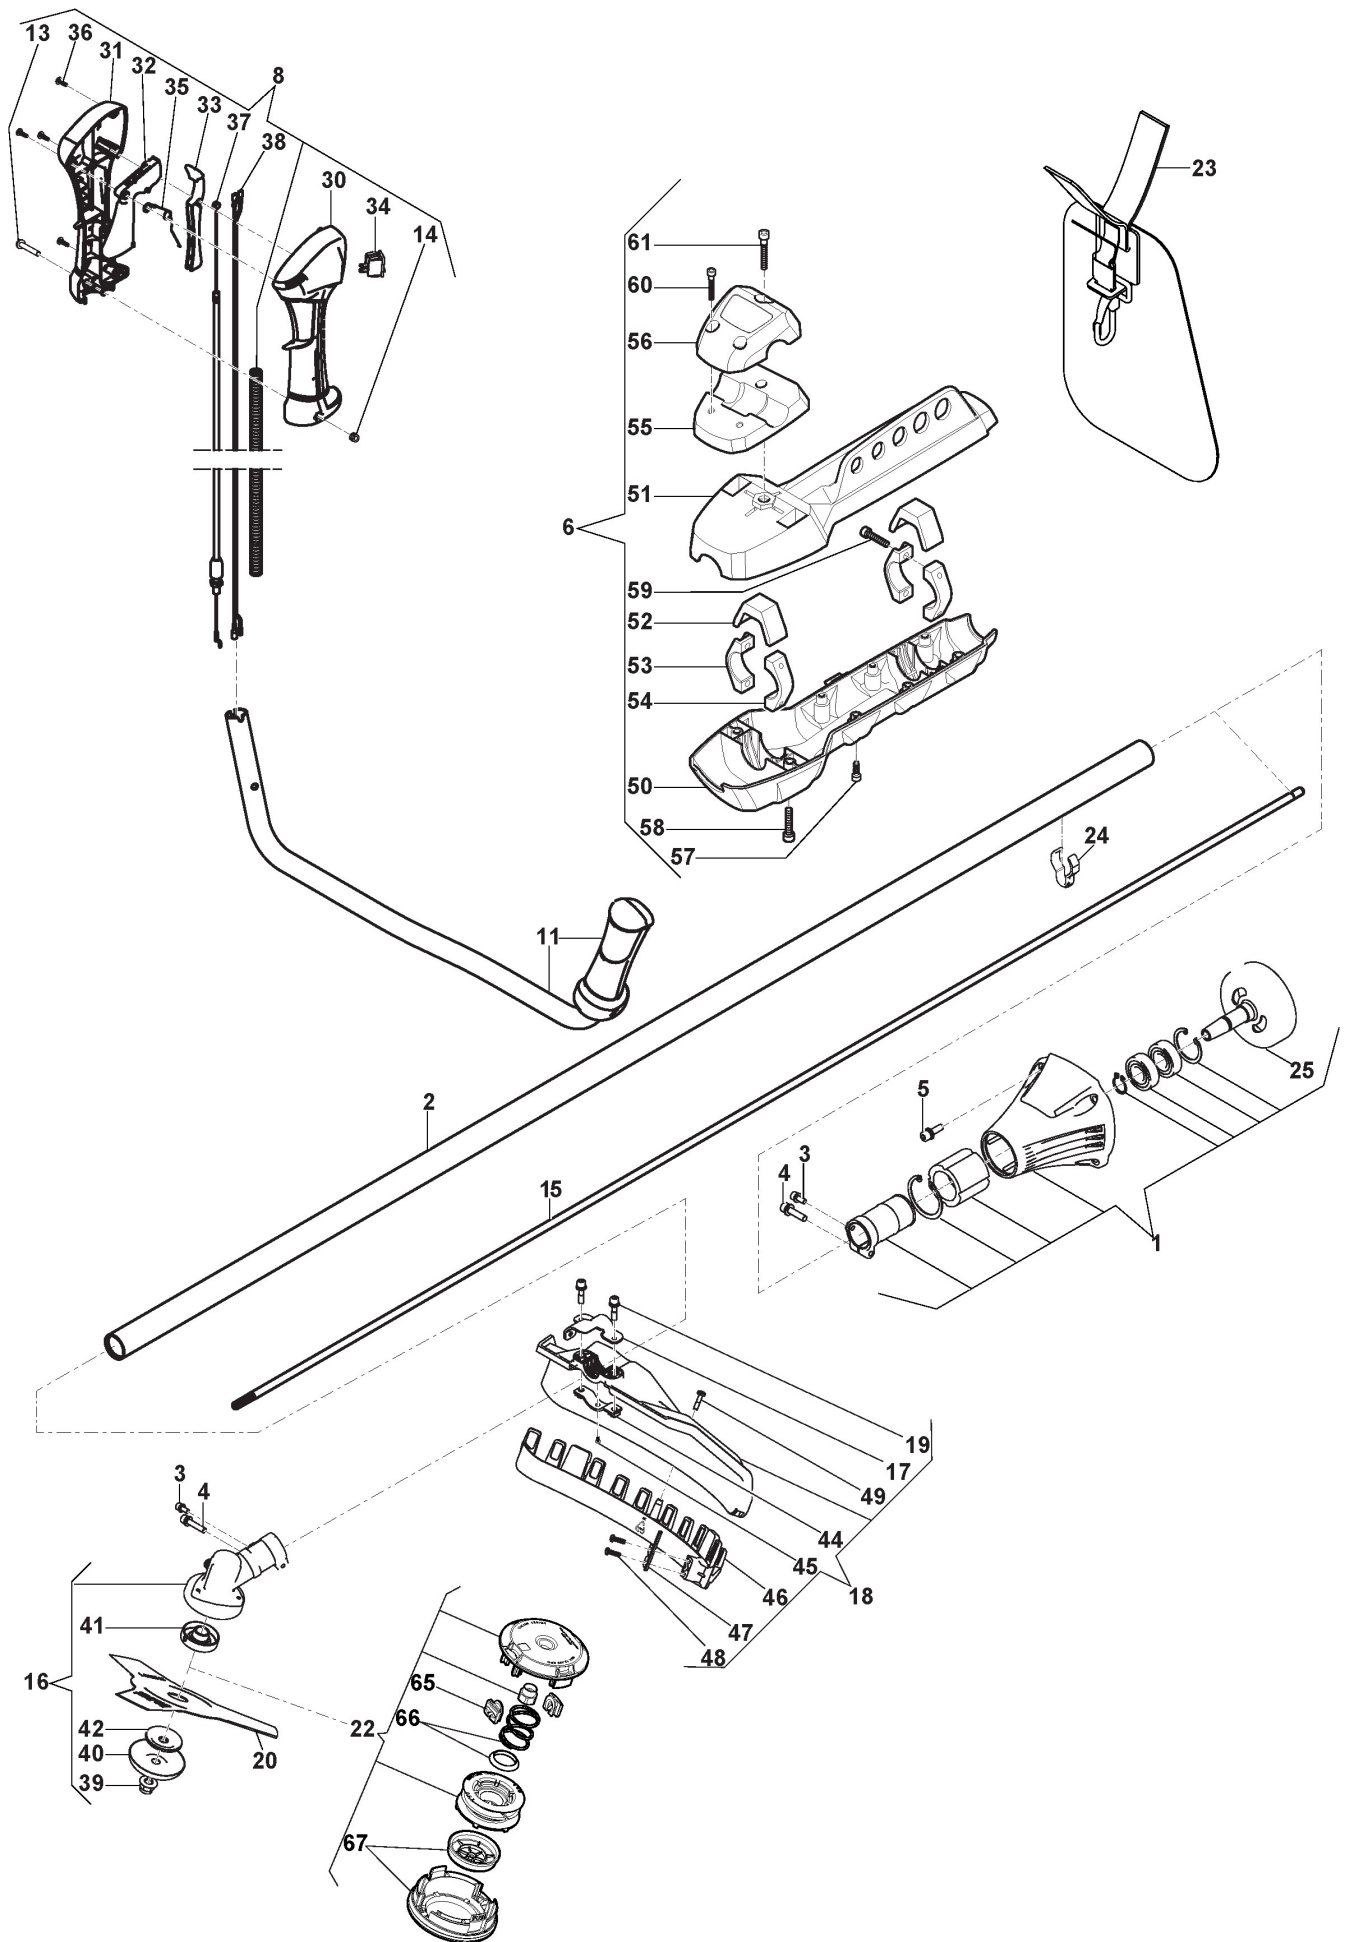

Transmission

Transmission

Ref.nr.	Antal	Komponentkode	Beskrivelse	Noter	From	Op til
1	1	118804002/0	Support Transmission Assy			
2	1	118803958/0	Transmission Pipe			
3	2	6981145	Screw			
4	2	112727799/0	Screw			
5	4	112727801/0	Screw			
6	1	118804962/0	Transmission Housing Kit			
8	1	118804955/0	Handle Assy, Yellow			
11	1	118803210/0	Left Handgrip			
13	1	2135120	Screw			
14	1	112154330/0	Nut			
15	1	118804042/0	Drive shaft			
16	1	118803999/0	Gear Case Assy			
17	1	118804052/0	Plate			
18	1	118803954/0	Safety cover Assy			
19	2	2132180	Screw			
20	1	118801125/0	3 Teeth Disc			
22	1	1911-9227-01	Line Cutter Head			
23	1	118804015/1	Harness			
24	1	118804066/0	Wire Clamp			
25	1	118804037/0	Clutch Drum			
30	1	118803971/0	Yellow Left Handgrip			
31	1	118803965/0	Yellow Right Handgrip			
32	1	118803221/0	Trigger			
33	1	118803219/0	Safety Lever			
34	1	118803213/0	Switch			
35	1	118803220/0	Spring			
36	4	112727810/0	Screw			
37	1	118803986/0	Throttle Cable			
38	1	118803217/0	Stop Wire			
39	1	2452090	Nut			
40	1	118804050/0	Case Dust Cover			
41	1	118804043/0	Upper Ring Nut			
42	1	118804044/0	Lower Ring Nut			
44	1	118804058/0	Guard			
45	1	112727815/0	Screw			
46	1	118803202/0	Support			
47	1	118804056/0	Line Cutter Blade			
48	2	6981149	Screw			
49	1	112728531/0	Screw			
50	1	118801357/0	Transmission Housing			
51	1	118801353/1	Transmission Housing			
52	4	118801358/0	Shock Absorber			
53	2	118801359/0	Bracket			
54	2	118801360/0	Bracket			
55	1	118801356/1	Lower Handgrip Support			
56	1	118801355/0	Upper Handgrip Support			
57	4	2135030	Screw			
58	4	118810711/0	Screw