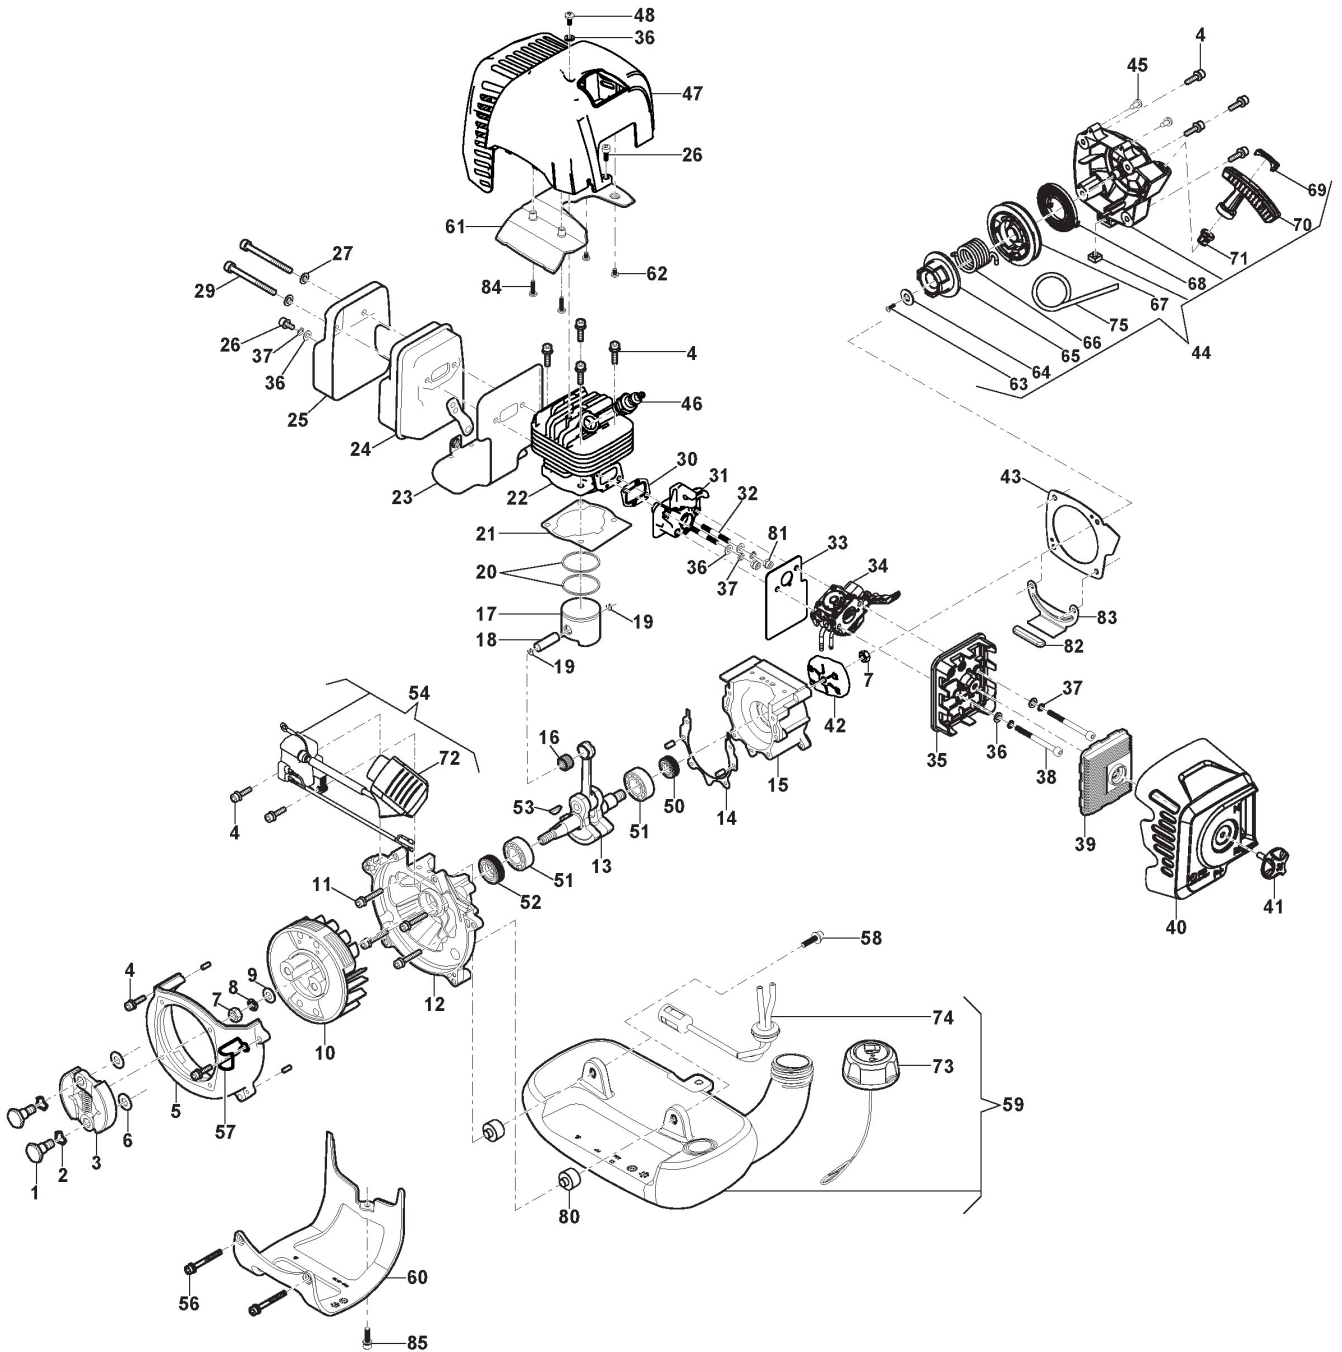

### Spare parts list Reservdelar Repuestos Ersatzteile Pièces détachées Reserve onderdelen Catalogo ricambi

- Use ST. S.p.A. Genuine Spare Parts specified in the parts list for repair and/or replacement.
- The contents described in the parts list may change due to improvement.
- The drawings of the spare parts are only indicative And might Not represent the part in question exactly.
- The indications "right" - "left" - "front" - "rear" refer to the position of the operator when using the machine.
- When placing orders of parts for repair And/Or replacement, make sure that the illustrated parts list Is the one applying to the machine's year of manufacture, as shown on the identification plate attached to the machine.

# Engine

Ref.nr.	Antal	Komponentkode	Beskrivelse	Noter	From	Op til
51	2	3112040	Ball Bearing			
52	1	118804020/0	Seal Ring			
53	1	123072002/0	Flywheel Key			
54	1	118804010/0	Ignition Assy			
56	2	2135110	Screw			
57	1	118804055/0	Wire Clamp			
58	2	112760475/0	Screw			
59	1	118804004/0	Fuel Tank Assy			
60	1	118803962/0	Support			
61	1	118804087/0	Air Guide			
62	2	112727815/0	Screw			
63	1	112727796/0	Screw			
64	1	112523020/0	Washer			
65	1	118803975/0	Starter Cam			
66	1	118804061/0	Starter Spring			
67	1	118803976/0	Starter Pulley			
68	1	118804060/0	Spring			
69	1	118804069/0	Yellow Starter Plate			
70	1	118803984/0	Starter Handle			
71	1	118804068/0	Rope Guide			
72	1	118803163/0	Spark Plug Cap			
73	1	322735152/0	Oil Cap			
74	1	118804005/0	Fuel Hose			
75	1	118803181/0	Starter Cord			
80	2	118804548/0	Grommet			
81	2	112154330/0	Nut			
82	1	118804550/0	Rubber Sleeve			
83	1	118804551/0	Fuel Tank Plate			
84	2	112728099/1	Screw			
85	1	6981102	Outfit, Screws			