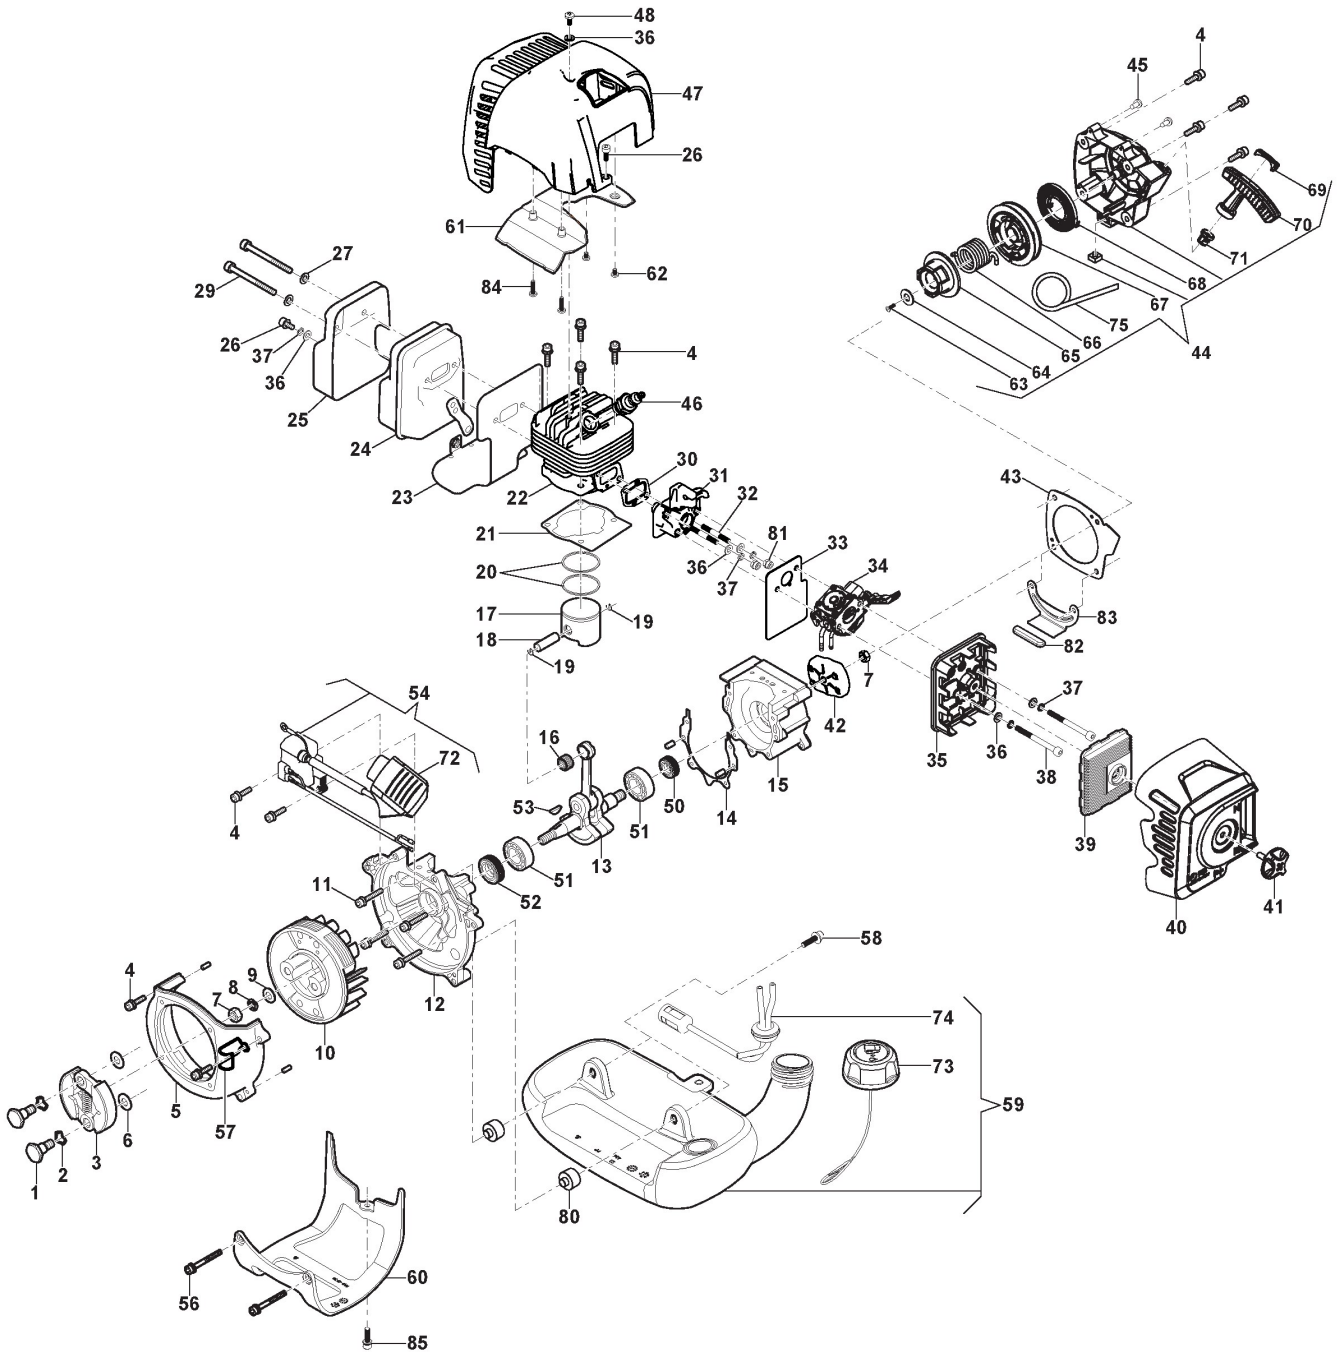

Engine

Ref.nr.	Antal	Komponentkode	Beskrivelse	Noter	From	Op til
1	2	118804038/0	Screw			
2	2	118804045/0	Washer			
3	1	118804000/0	Clutch			
4	12	112789008/0	Screw			
5	1	118804033/0	Flywheel Cover			
6	2	118804046/0	Washer			
7	2	112155015/0	Nut			
8	1	112369500/0	Elastic Washer			
9	1	112521350/0	Washer			
10	1	118804013/0	Flywheel			
11	4	2135130	Screw			
12	1	118804025/0	Crank Case			
13	1	118803989/0	Crankshaft			
14	1	118804079/0	Crankcase Gasket			
15	1	118804027/0	Crank Case			
16	1	118804018/0	Needle Bearing			
17	1	118804028/0	Piston			
18	1	118804039/0	Piston Pin			
19	2	118804049/0	Circlip			
20	2	118804022/0	Piston Ring			
21	1	118804080/0	Cylinder Gasket			
22	1	118804034/0	Cylinder			
23	1	118804085/0	Muffler Gasket			
24	1	118803992/0	Muffler			
25	1	118804048/0	Muffler Guard			
26	2	2135040	Screw			
27	2	112521330/0	Washer			
29	2	118801180/0	Screw			
30	1	118804081/0	Gasket			
31	1	118804064/0	Intake Manifold			
32	2	118804549/0	Dowel Screw			
33	1	118804083/0	Carburetor Gasket			
34	1	118804008/0	Carburetor			
35	1	118804063/0	Air Cleaner Base			
36	6	112521320/0	Washer			
37	5	112581500/0	Grower			
38	2	2135250	Screw			
39	1	118804547/0	Paper Filter			
40	1	118803968/0	Filter Cover Yellow			
41	1	118803174/0	Knob, Grey			
42	1	118803996/0	Starter Cup			
43	1	118804051/0	Gasket			
44	1	118803994/0	Starter Assy			
45	2	123878121/0	Screw			
46	1	3210024	Spark Plug			
47	1	118803970/0	Yellow Cylinder Cover			
48	1	112727796/0	Screw			
50	1	118801188/0	Seal Ring