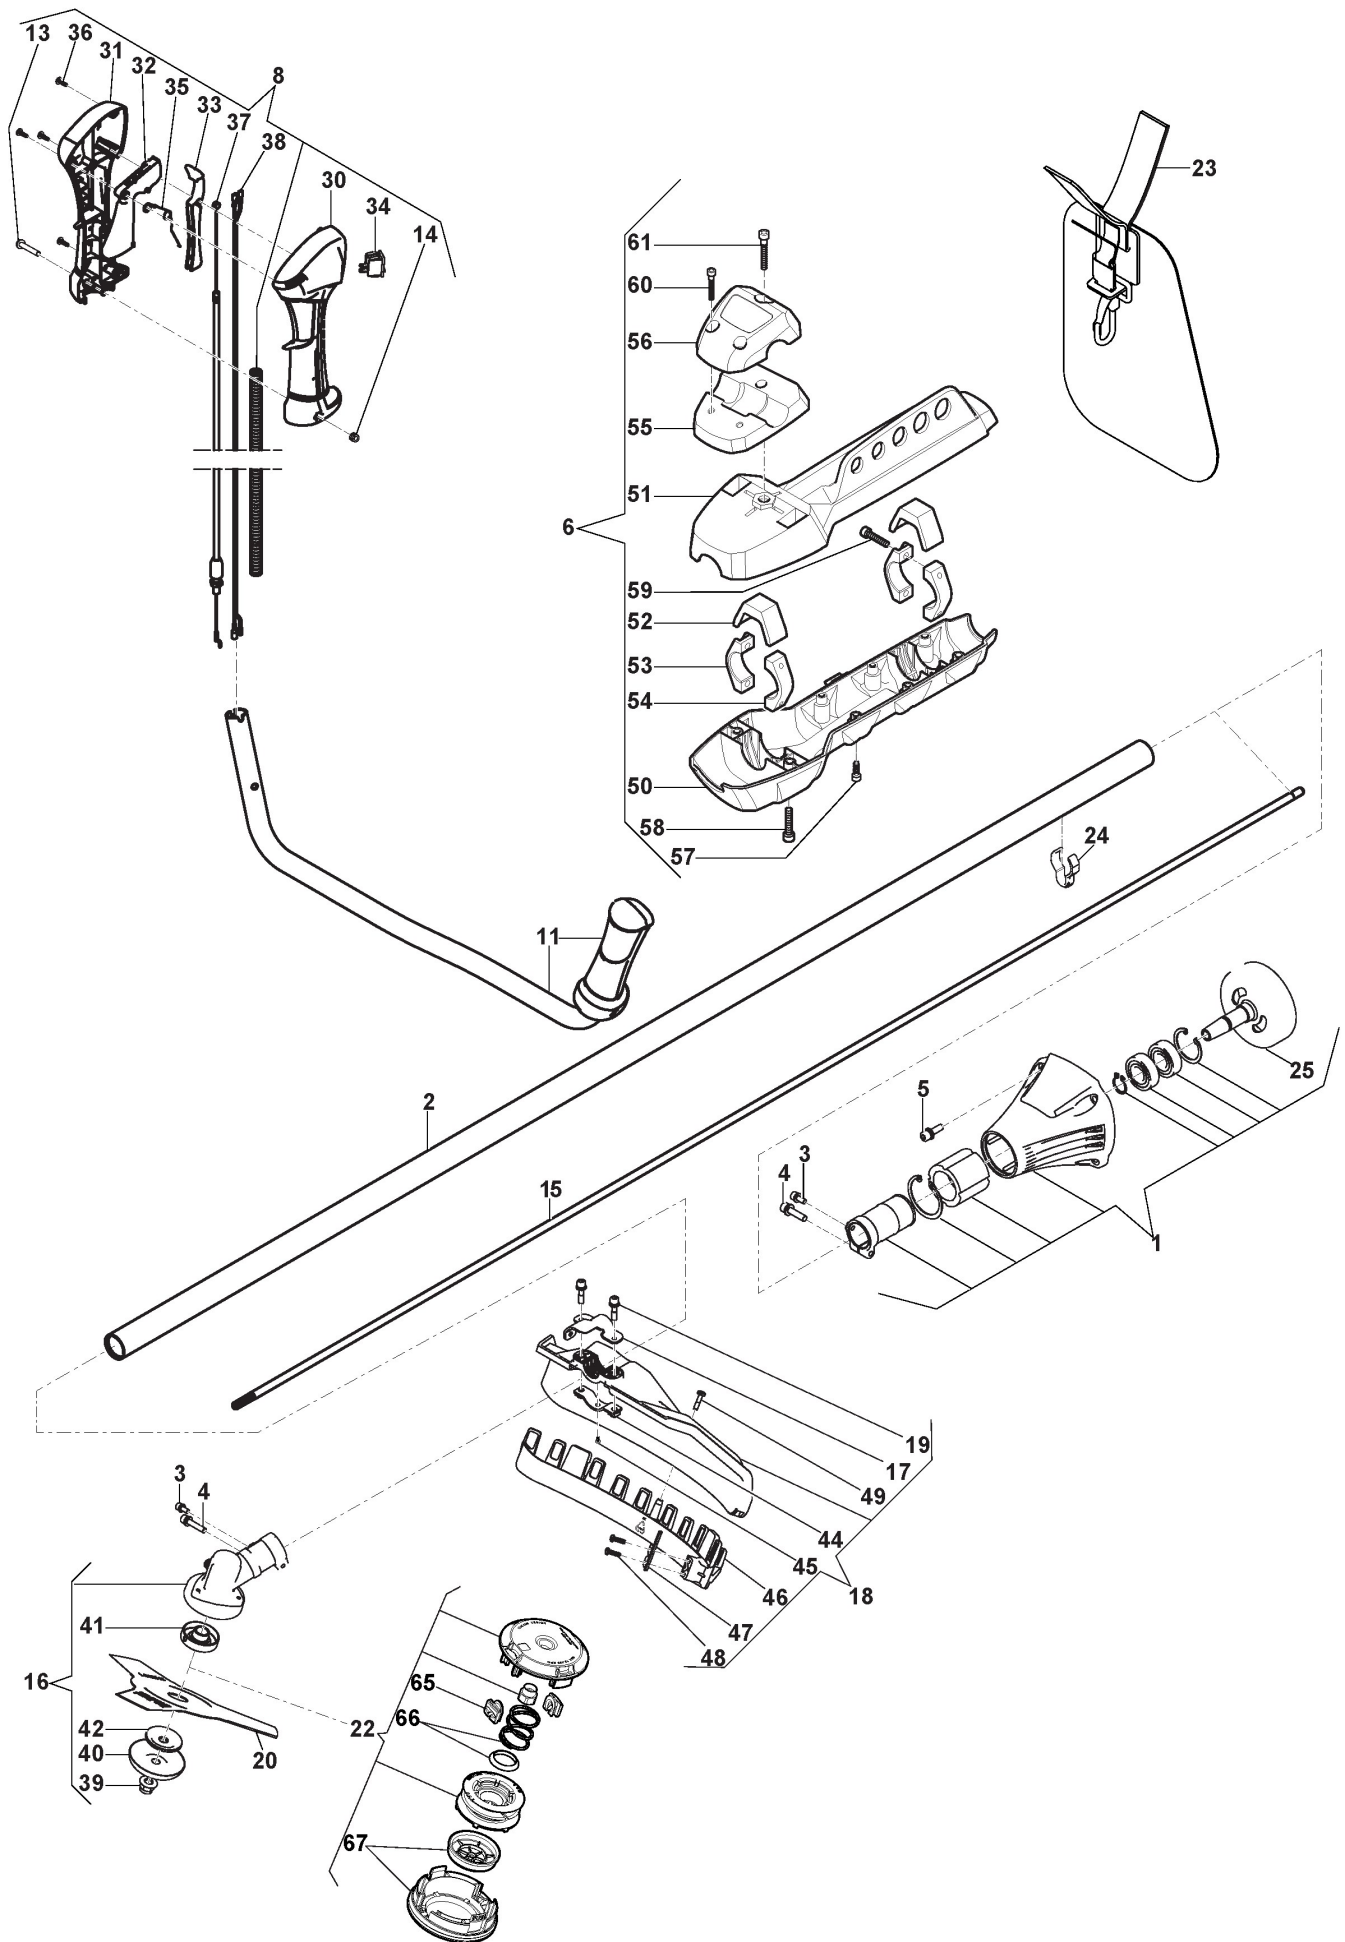

Transmission

Transmission

Ref.nr.	Antal	Komponentkode	Beskrivelse	Noter	From	Op til
59	4	112727796/0	Screw			
60	2	2135030	Screw			
61	1	112760520/0	Screw			
65	1	118804890/0	Line Retainer			
66	1	118804889/0	Spring			
67	1	118804888/0	Cover + Knob