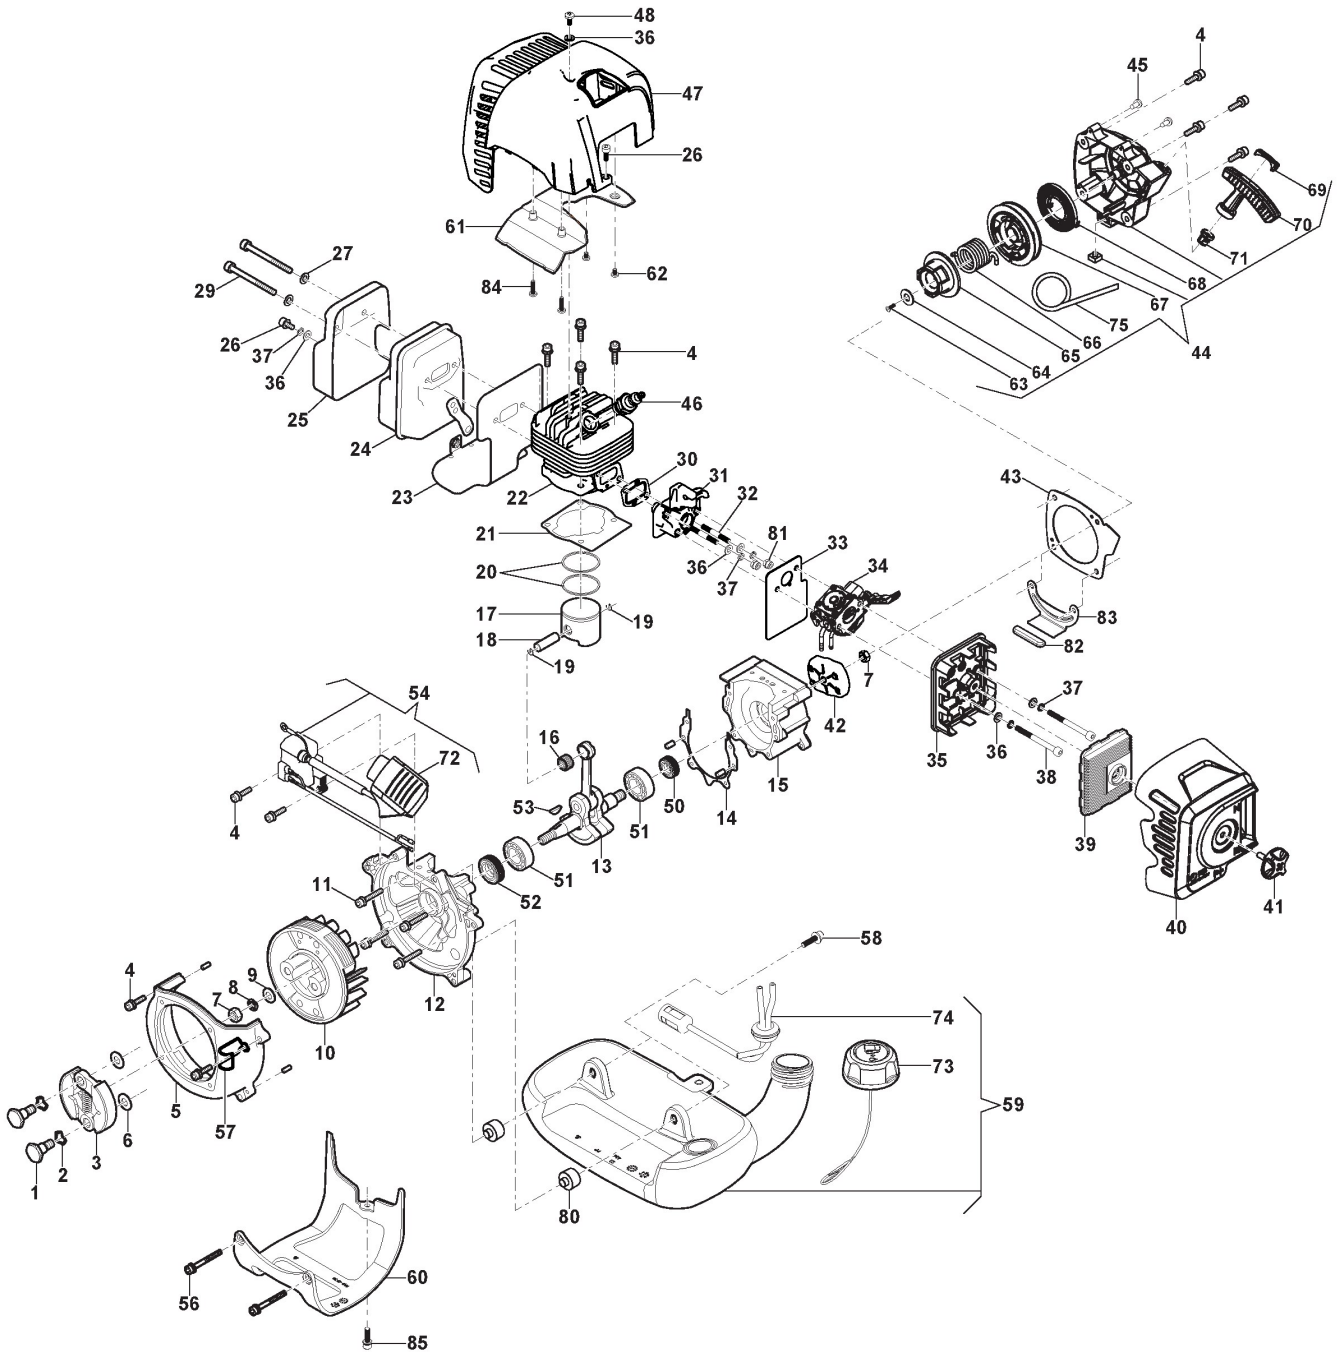

Engine

Ref.nr.	Antal	Komponentkode	Beskrivelse	Noter	From	Op til
1	2	118804038/0	Screw			
2	2	118804045/0	Washer			
3	1	118804000/0	Clutch			
4	12	112789008/0	Screw			
5	1	118804033/0	Flywheel Cover			
6	2	118804046/0	Washer			
7	2	112155015/0	Nut			
8	1	112369500/0	Elastic Washer			
9	1	112521350/0	Washer			
10	1	118804013/0	Flywheel			
11	4	2135130	Screw			
12	1	118804025/0	Crank Case			
13	1	118803990/0	Crankshaft			
14	1	118804079/0	Crankcase Gasket			
15	1	118804027/0	Crank Case			
16	1	118804019/0	Needle Bearing			
17	1	118804036/0	Piston			
18	1	118804040/0	Piston Pin			
19	2	118804049/0	Circlip			
20	2	118804023/0	Piston Ring			
21	1	118804080/0	Cylinder Gasket			
22	1	118804035/0	Cylinder			
23	1	118804085/0	Muffler Gasket			
24	1	118803992/0	Muffler			
25	1	118804048/0	Muffler Guard			
26	2	2135040	Screw			
27	2	112521330/0	Washer			
29	2	118801180/0	Screw			
30	1	118804081/0	Gasket			
31	1	118804064/0	Intake Manifold			
32	2	118804549/0	Dowel Screw			
33	1	118804083/0	Carburetor Gasket			
34	1	118804009/0	Carburetor			
35	1	118804063/0	Air Cleaner Base			
36	6	112521320/0	Washer			
37	5	112581500/0	Grower			
38	2	2135250	Screw			
39	1	118804547/0	Paper Filter			
40	1	118803968/0	Filter Cover Yellow			
41	1	118803174/0	Knob, Grey			
42	1	118803996/0	Starter Cup			
43	1	118804051/0	Gasket			
44	1	118803994/0	Starter Assy			
45	2	123878121/0	Screw			
46	1	3210024	Spark Plug			
47	1	118803970/0	Yellow Cylinder Cover			
48	1	112727796/0	Screw			
50	1	118801188/0	Seal Ring