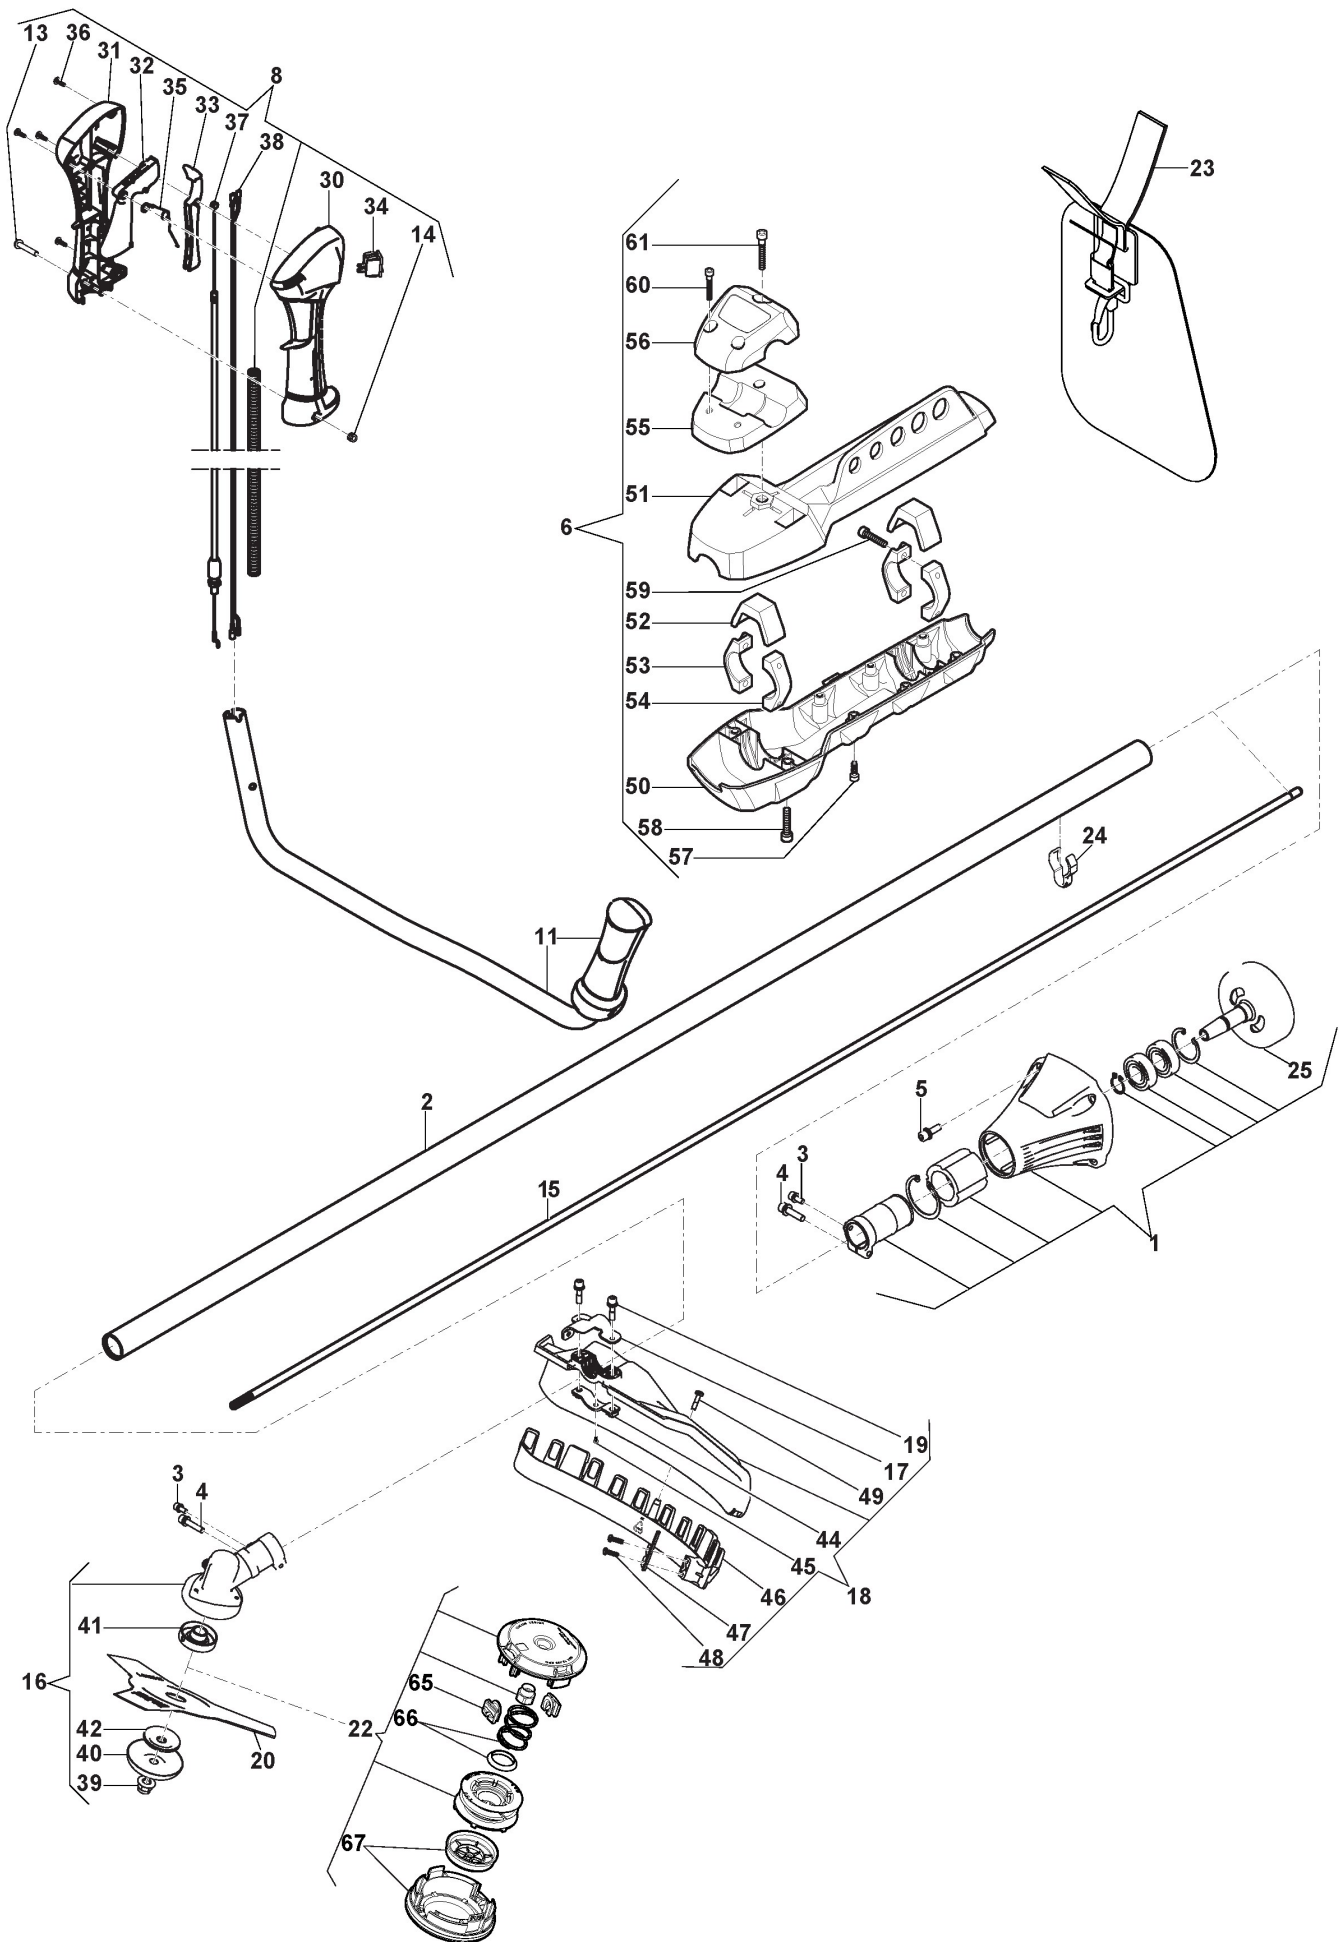

Transmission

Transmission

Ref.nr.	Antal	Komponentkode	Beskrivelse	Noter	From	Op til
1	1	118804002/0	Support Transmission Assy			
2	1	118803958/0	Transmission Pipe			
3	2	6981145	Screw			
4	2	112727799/0	Screw			
5	4	112727801/0	Screw			
6	1	118804962/0	Transmission Housing Kit			
8	1	118804955/0	Handle Assy, Yellow			
11	1	118803210/0	Left Handgrip			
13	1	2135120	Screw			
14	1	112154330/0	Nut			
15	1	118804042/0	Drive shaft			
16	1	118803999/0	Gear Case Assy			
17	1	118804052/0	Plate			
18	1	118803954/0	Safety cover Assy			
19	2	2132180	Screw			
20	1	118801125/0	3 Teeth Disc			
22	1	1911-9227-01	Line Cutter Head			
23	1	118804015/1	Harness			
24	1	118804066/0	Wire Clamp			
25	1	118804037/0	Clutch Drum			
30	1	118803971/0	Yellow Left Handgrip			
31	1	118803965/0	Yellow Right Handgrip			
32	1	118803221/0	Trigger			
33	1	118803219/0	Safety Lever			
34	1	118803213/0	Switch			
35	1	118803220/0	Spring			
36	4	112727810/0	Screw			
37	1	118803986/0	Throttle Cable			
38	1	118803217/0	Stop Wire			
39	1	2452090	Nut			
40	1	118804050/0	Case Dust Cover			
41	1	118804043/0	Upper Ring Nut			
42	1	118804044/0	Lower Ring Nut			
44	1	118804058/0	Guard			
45	1	112727815/0	Screw			
46	1	118803202/0	Support			
47	1	118804056/0	Line Cutter Blade			
48	2	6981149	Screw			
49	1	112728531/0	Screw			
50	1	118801357/0	Transmission Housing			
51	1	118801353/1	Transmission Housing			
52	4	118801358/0	Shock Absorber			
53	2	118801359/0	Bracket			
54	2	118801360/0	Bracket			
55	1	118801356/1	Lower Handgrip Support			
56	1	118801355/0	Upper Handgrip Support			
57	4	2135030	Screw			
58	4	118810711/0	Screw