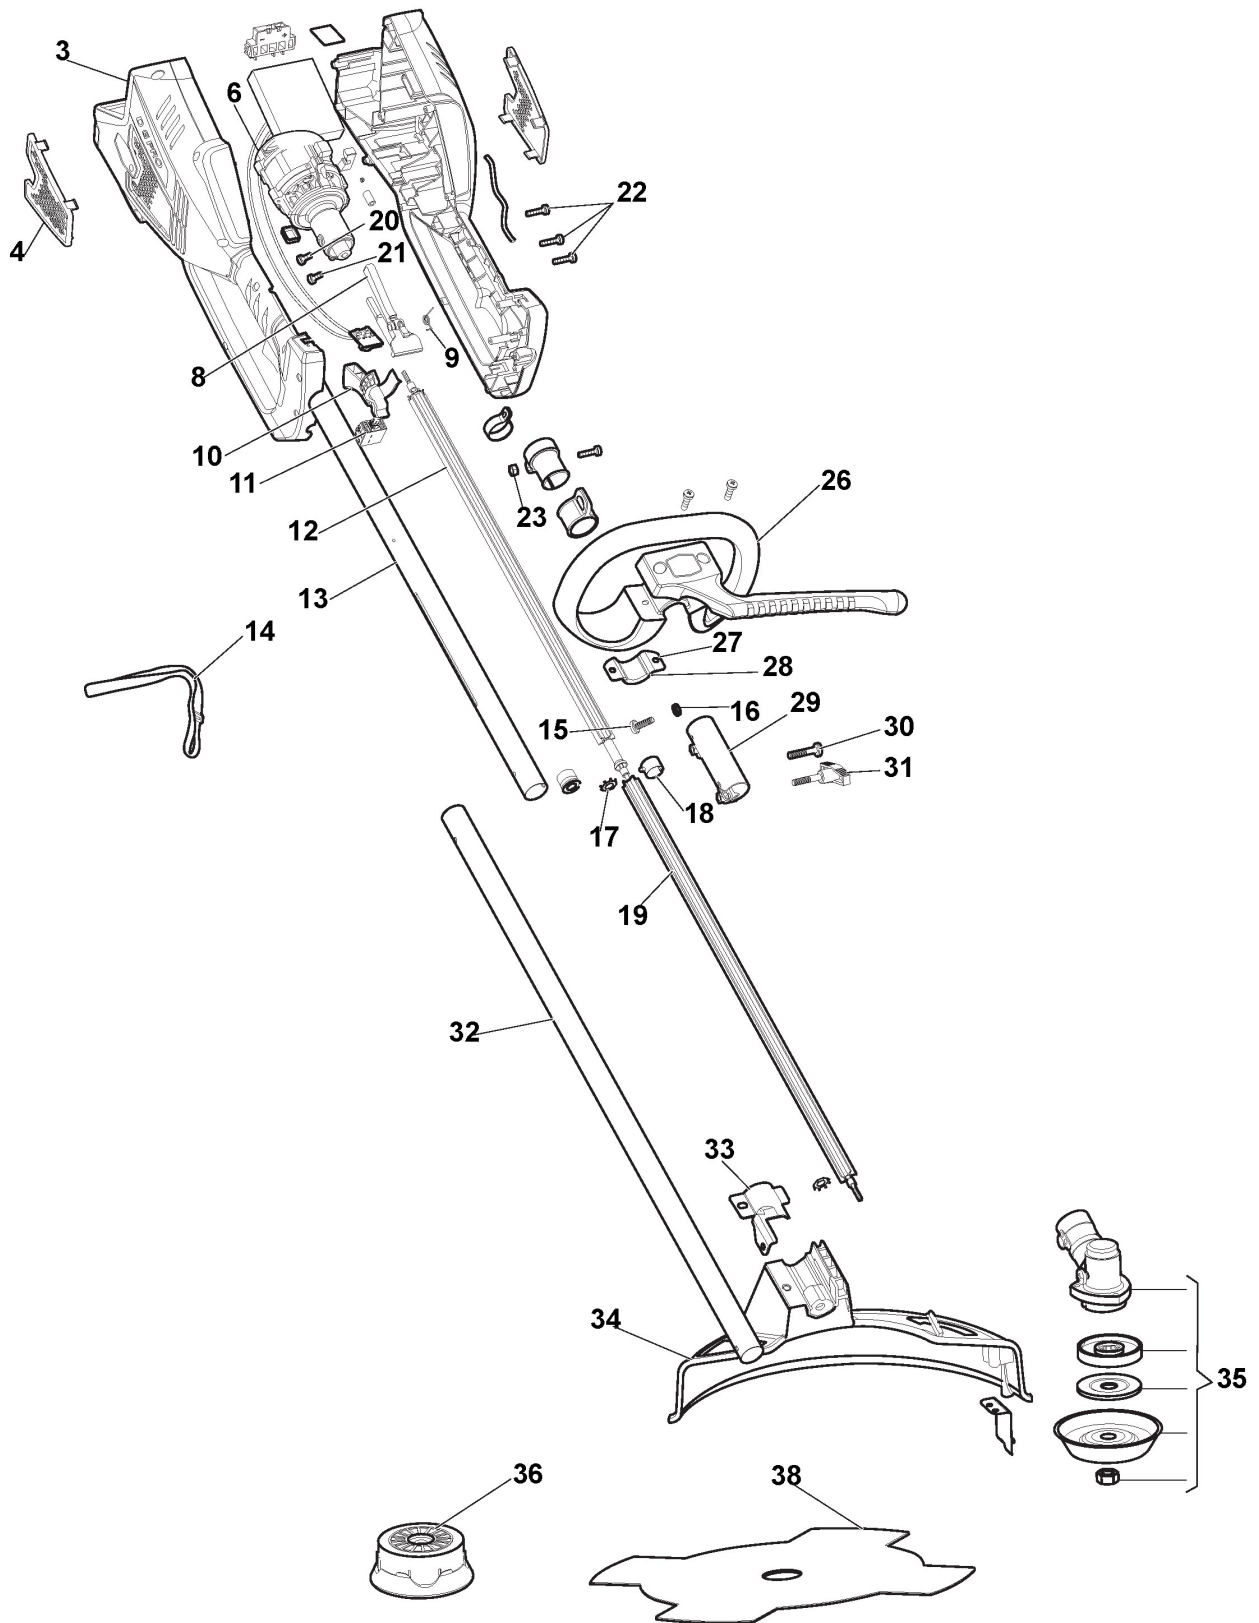

STIGA

SBC 48 AE (2015)

272361008/S15

Spare parts list Reservdelar Repuestos Ersatzteile Pièces détachées Reserve onderdelen Catalogo ricambi

STIGA
48V PowerPack

- Use ST. S.p.A. Genuine Spare Parts specified in the parts list for repair and/or replacement.
- The contents described in the parts list may change due to improvement.
- The drawings of the spare parts are only indicative And might Not represent the part in question exactly.
- The indications "right" - "left" - "front" - "rear" refer to the position of the operator when using the machine.
- When placing orders of parts for repair And/Or replacement, make sure that the illustrated parts list Is the one applying to the machine's year of manufacture, as shown on the identification plate attached to the machine.

HH Brushcutter Battery

Ref.nr.	Antal	Komponentkode	Beskrivelse	Noter	From	Op til
3	1	118803386/0	Housing			
4	1	118803389/0	Cover			
6	1	118803366/0	Engine			
8	1	118803410/0	Button			
9	1	118803293/0	Spring			
10	1	118803407/0	Trigger			
11	1	118803473/0	Switch			
12	1	118803236/0	Flexible shaft			
13	1	118803399/0	Tube			
14	1	118803347/0	Harness			
15	1	112727790/0	Screw			
16	1	6981300	Washer			
17	2	118803284/0	Ring			
18	1	118803283/0	Washer			
19	1	118803382/0	Flexible shaft			
20	1	112726388/0	Screw			
21	1	112727790/0	Screw			
22	16	112728099/1	Screw			
23	1	112291000/0	Nut			
26	1	118803418/0	Front Handle			
27	1	118803270/0	Clamp			
28	1	118803326/0	Washer			
29	1	118803274/0	Clamp			
30	2	9988-3545-12	Screw			
31	1	118803425/0	Knob			
32	1	118803279/0	Tube			
33	1	118803282/0	Plate			
34	1	118803449/0	Stone Guard			
35	1	118803239/0	Gear Case Assy			
36	1	118803238/0	Hedges Nylon Head			
38	1	118803285/0	Blade			