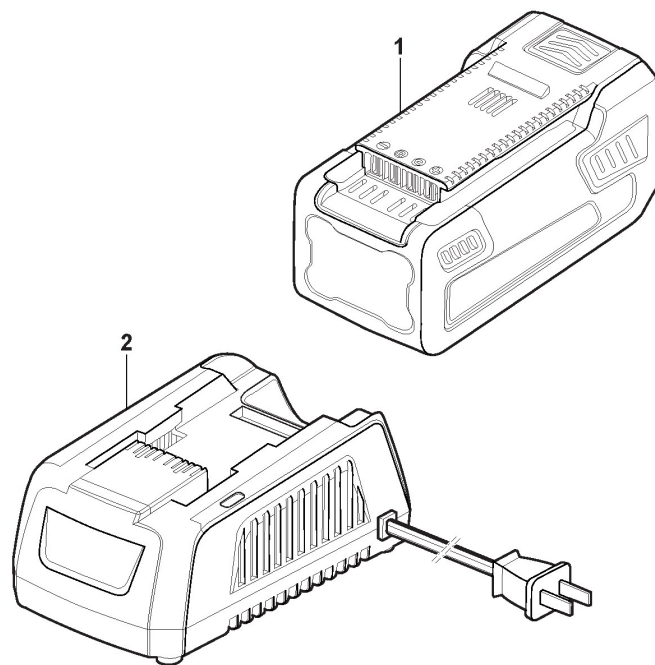

Please Note: These images are for illustrative purposes only.
For more info see descriptions.

Battery

Ref.nr.	Antal	Komponentkode	Beskrivelse	Noter	From	Op til
1	1	270482518/S15	SBT 2548 AE	Stiga vers.		
1	1	270485018/S15	SBT 5048 AE	Stiga vers.		
2	1	270480028/S15	SCG 48 AE oplader	Stiga vers.		
2	1	270480128/S16	48V Fast Charger - EU plug	Stiga vers.