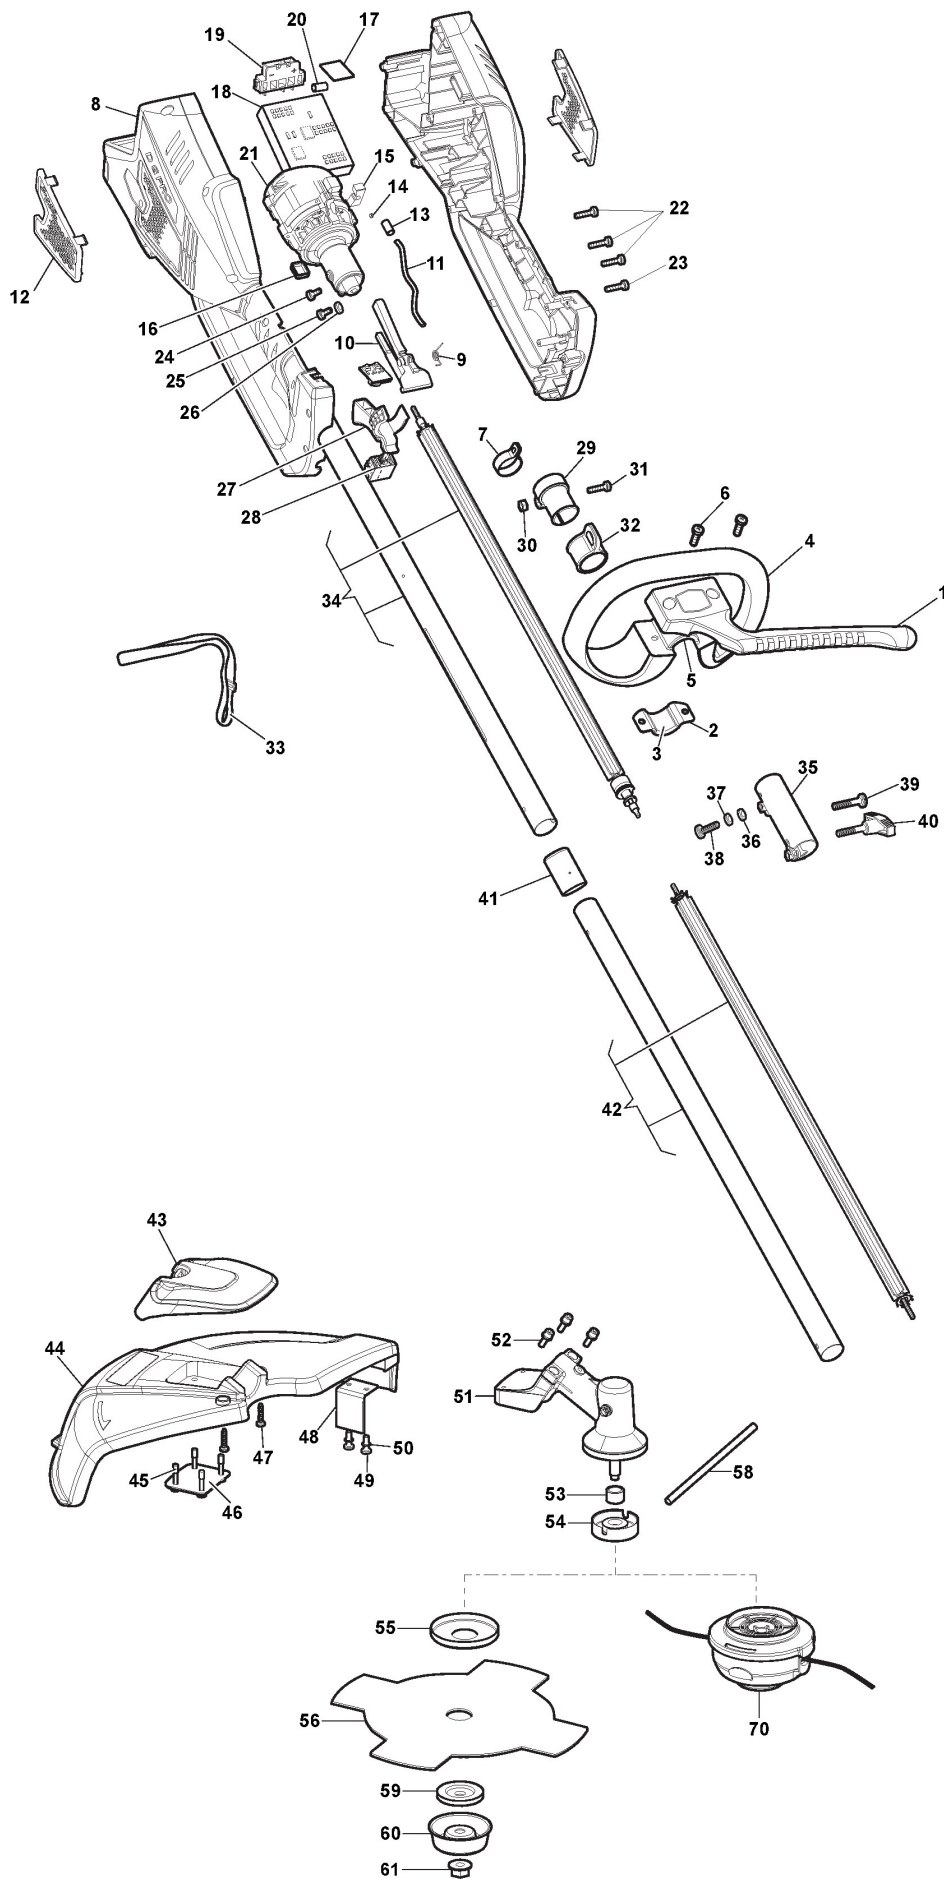

HH Brushcutter Battery

Ref.nr.	Antal	Komponentkode	Beskrivelse	Noter	From	Op til
1	1	118804128/0	Front Handle Barrier			
2	1	118803270/0	Clamp			
3	1	118803326/0	Washer			
4	1	118803418/1	Front Handle			
5	1	118810710/0	Grommet			
6	2	6981102	Outfit, Screws			
7	1	118804121/0	Embrace hoop			
8	1	118803386/0	Housing			
9	1	118803293/0	Spring			
10	1	118803410/0	Button			
11	25	118804117/0	Conductor casing			
12	1	118803389/0	Cover			
13	6	118804114/0	Heat shrinkable tube			
14	2	118804116/0	Fork			
15	2	118804125/0	Rubber Washer			
16	2	118804124/0	Rubber Washer			
17	2	118804115/0	Sponge Gasket			
18	1	118804126/1	PCB Board			
19	1	118803304/0	Insert block			
20	1	118803344/0	Ring			
21	1	118803366/1	Electric Motor			
22	16	112728099/1	Screw			
23	1	123878121/0	Screw			
24	1	112727790/0	Screw			
25	1	112726389/0	Screw			
26	1	112581200/0	Grower			
27	1	118803407/0	Trigger			
28	1	118810712/0	Switch			
29	1	118804130/0	Support			
30	1	112154330/0	Nut			
31	1	6981101	Outfit, Screws			
32	1	118804129/0	Support			
33	1	118803347/0	Harness			
34	1	118804118/0	Tube			
35	1	118803274/0	Clamp			
36	1	2312090	Flat washer			
37	1	112581500/0	Grower			
38	1	112727796/0	Screw			
39	1	9988-3545-12	Screw			
40	1	118803425/0	Knob			
41	1	118810292/0	The Rod Set			
42	1	118810348/0	The Tube Components			
43	1	118810706/0	Upper Guard			
44	1	118810705/0	Guard			
45	4	118810322/0	Screw			
46	1	118810314/0	Protection			
47	2	118810711/0	Screw			
48	1	118810318/0	Line Cutter Blade