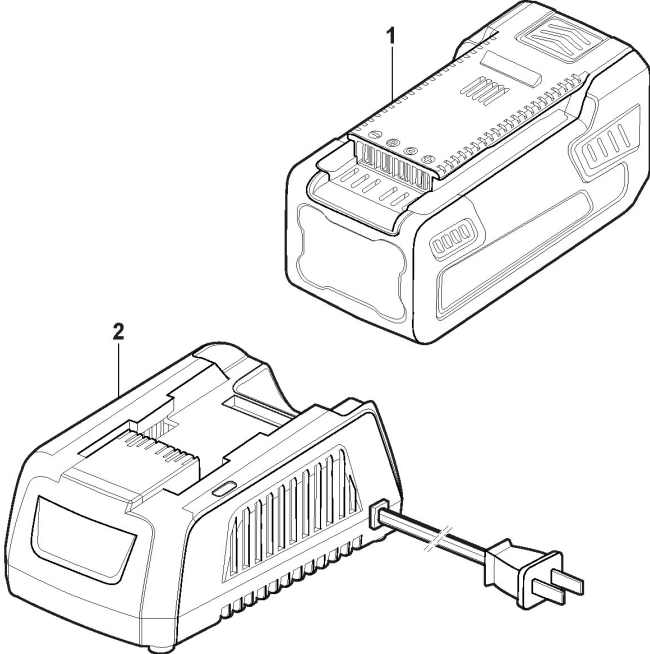

Please Note: These images are for illustrative purposes only.
For more info see descriptions.

Battery

Ref.nr.	Antal	Komponentkode	Beskrivelse	Noter	From	Op til
1	1	270482518/S15	SBT 2548 AE	Stiga vers.		
1	1	270485018/S15	SBT 5048 AE	Stiga vers.		
2	1	270480028/S15	SCG 48 AE oplader	Stiga vers.		
2	1	270480128/S16	48V Fast Charger - EU plug	Stiga vers.