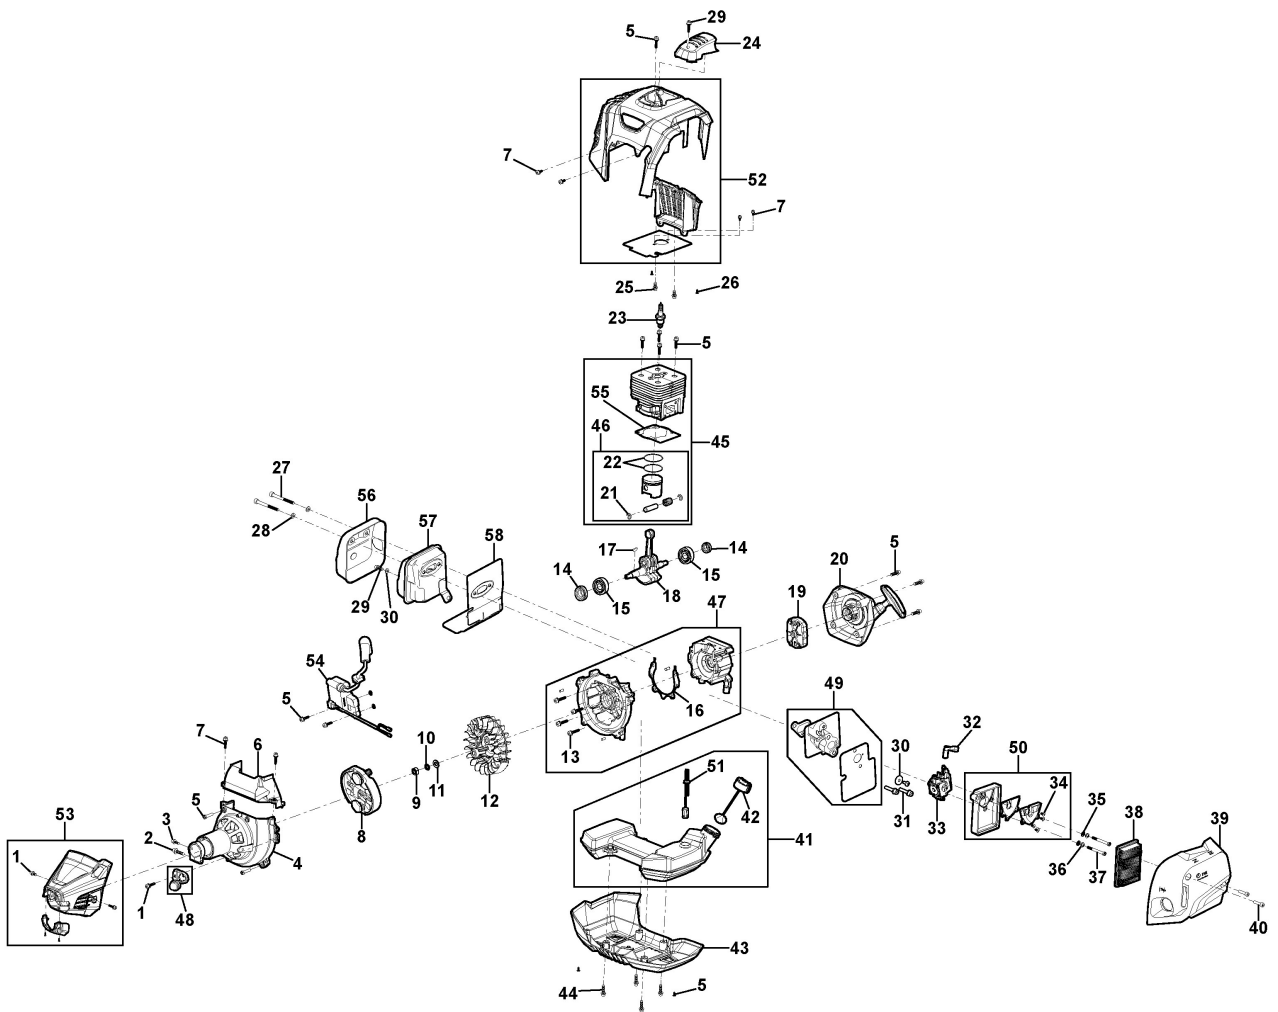

Engine

Ref.nr.	Antal	Komponentkode	Beskrivelse	Noter	From	Op til
49	1	118805199/0	Intake Manifold Kit			
50	1	118805200/0	Air Filter Base kit			
51	1	118805201/0	Fuel Pipe Assy			
52	1	118805202/0	Top Housing Kit			
53	1	118805203/0	Transmission Support Cover Kit			
54	1	118805186/0	Ignition Coil			
55	1	118805191/0	Cylinder Gasket			
56	1	118805192/0	Muffler Guard			
57	1	118805193/0	Muffler			
58	1	118805194/0	Muffler Gasket