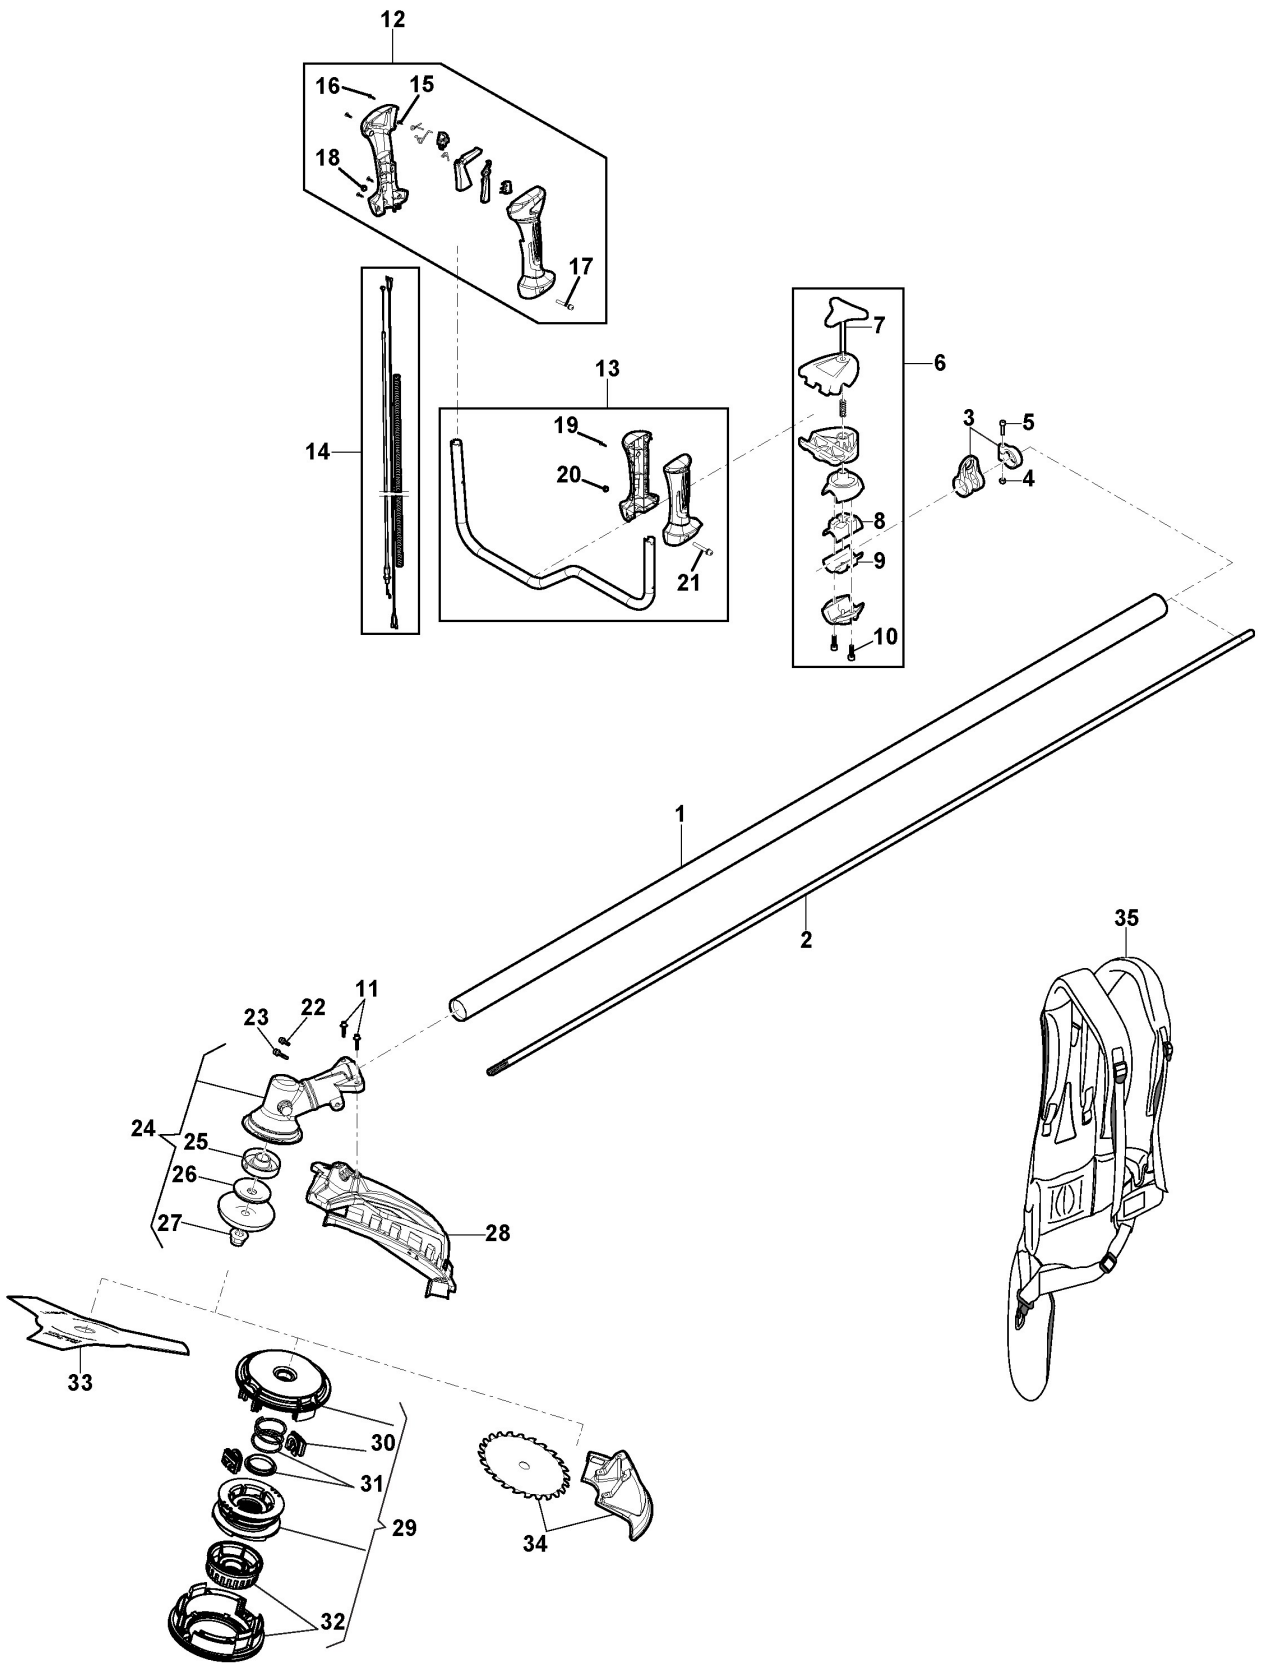

Transmission

Ref.nr.	Antal	Komponentkode	Beskrivelse	Noter	From	Op til
1	1	118805081/0	Transmission Pipe			
2	1	118805086/0	Drive Shaft			
3	1	118804065/0	Harness Support			
4	1	112154330/0	Nut			
5	1	112760475/0	Screw			
6	1	118803987/0	Handle Support			
7	1	118804062/0	Knob			
8	1	118804072/0	Upper Handgrip Support			
9	1	118804075/0	Lower Handgrip Support			
10	2	112727801/0	Screw			
11	2	112728721/0	Screw			
12	1	118805117/0	Right Handle Kit			
13	1	118805118/0	Left Handle Kit			
14	1	118805119/0	Cables Kit			
15	1	118810727/0	Screw			
16	4	112727810/0	Screw			
17	1	2135120	Screw			
18	1	112154330/0	Nut			
19	1	112727356/0	Screw			
20	1	112154330/0	Nut			
21	1	2135120	Screw			
22	1	112727796/0	Screw			
23	1	2132180	Screw			
24	1	118805089/0	Gear Case Assy			
25	1	118805093/0	Upper Flange			
26	1	118805094/0	Lower Flange			
27	1	2452090	Nut			
28	1	118805080/0	Safety Cover Assy			
29	1	1911-9229-01	Line Cutter Head			
30	2	118804890/0	Line Retainer			
31	1	118805262/0	Spring			
32	1	118805264/0	Cover + Knob			
33	1	1911-9263-01	3T ARC-KLINGE			
34	1	1911-9258-01	24T Saw Blade Kit			
35	1	1911-9259-01	Double Harness