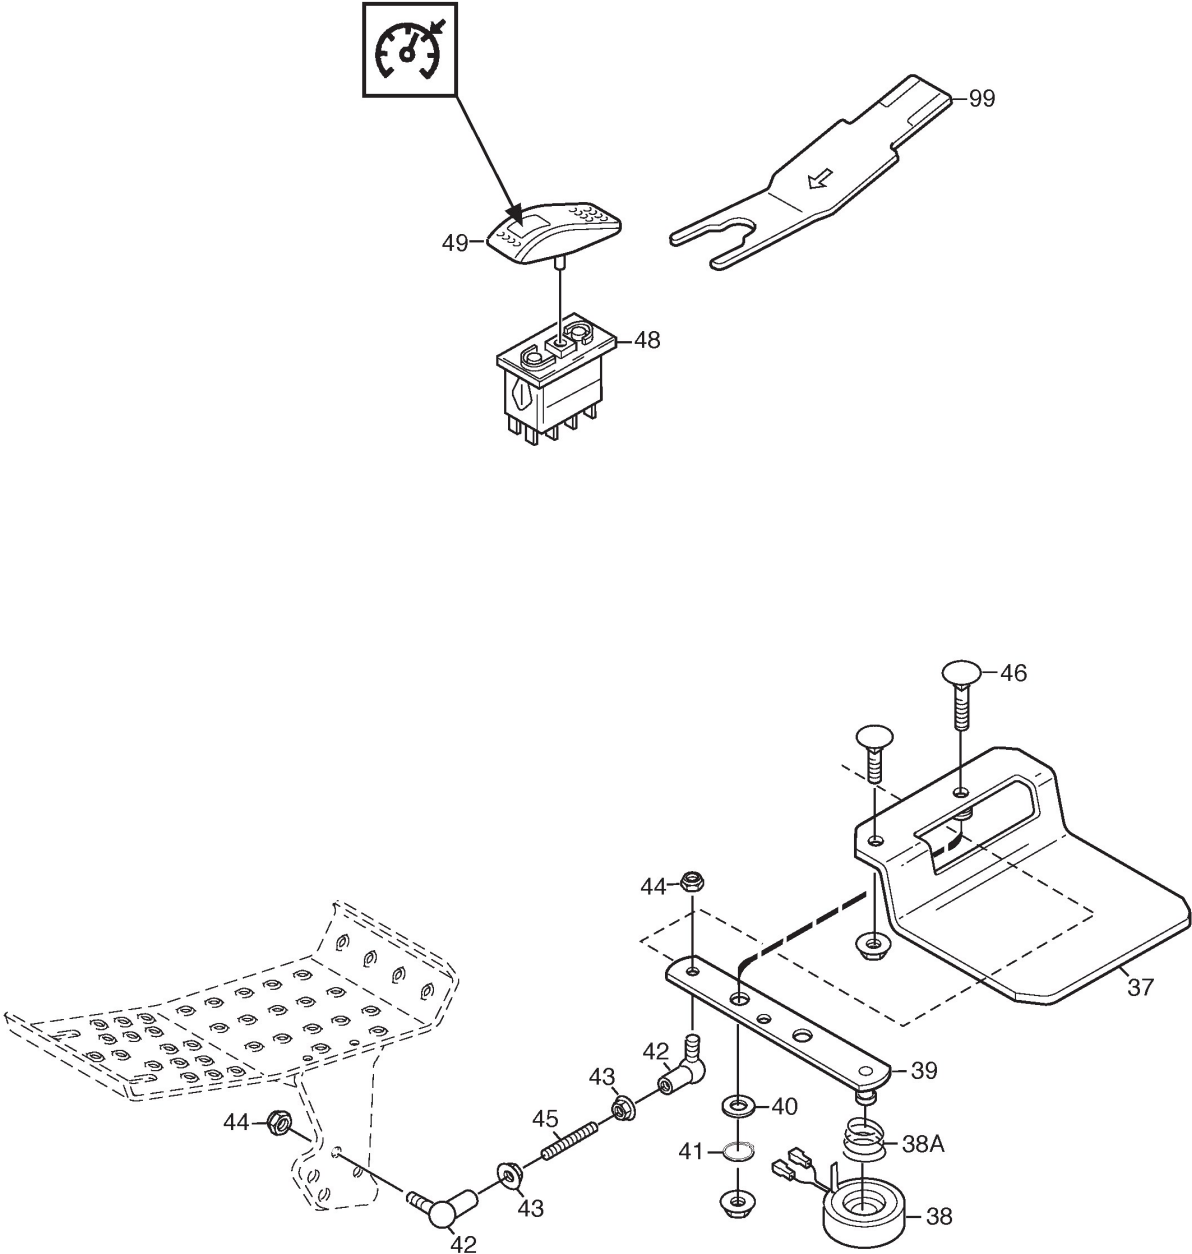

STIGA

CRUISE CONTROL KIT PARK PRO (2019)

13-3907-11

Spare parts list
Reservdelar
Repuestos
Ersatzteile
Pièces détachées
Reserve onderdelen
Catalogo ricambi

- Use ST. S.p.A. Genuine Spare Parts specified in the parts list for repair and/or replacement.
- The contents described in the parts list may change due to improvement.
- The drawings of the spare parts are only indicative And might Not represent the part in question exactly.
- The indications "right" - "left" - "front" - "rear" refer to the position of the operator when using the machine.
- When placing orders of parts for repair And/Or replacement, make sure that the illustrated parts list Is the one applying to the machine's year of manufacture, as shown on the identification plate attached to the machine.

Cruise control

Ref.nr.	Antal	Komponentkode	Beskrivelse	Noter	From	Op til
37	1	1134-6356-01	Speed Control Plate Assy			
38	1	1134-2858-01	Spring			
38	1	1134-2859-02	Spring			
39	1	1134-6358-01	Lever			
40	1	9699-0036-02	Washer			
41	1	9650-0012-04	Circlip			
42	2	9570-0001-00	Elbow Link			
43	2	9739-0531-22	Nut			
44	2	9747-0531-02	Nut			
45	1	1134-6361-02	Screw			
46	1	9897-0640-12	Screw			
48	1	9400-0282-01	Switch			
49	1	9400-0280-02	Switch			
99	1	9400-0290-01	Tool	Tillbehör/Accessory		