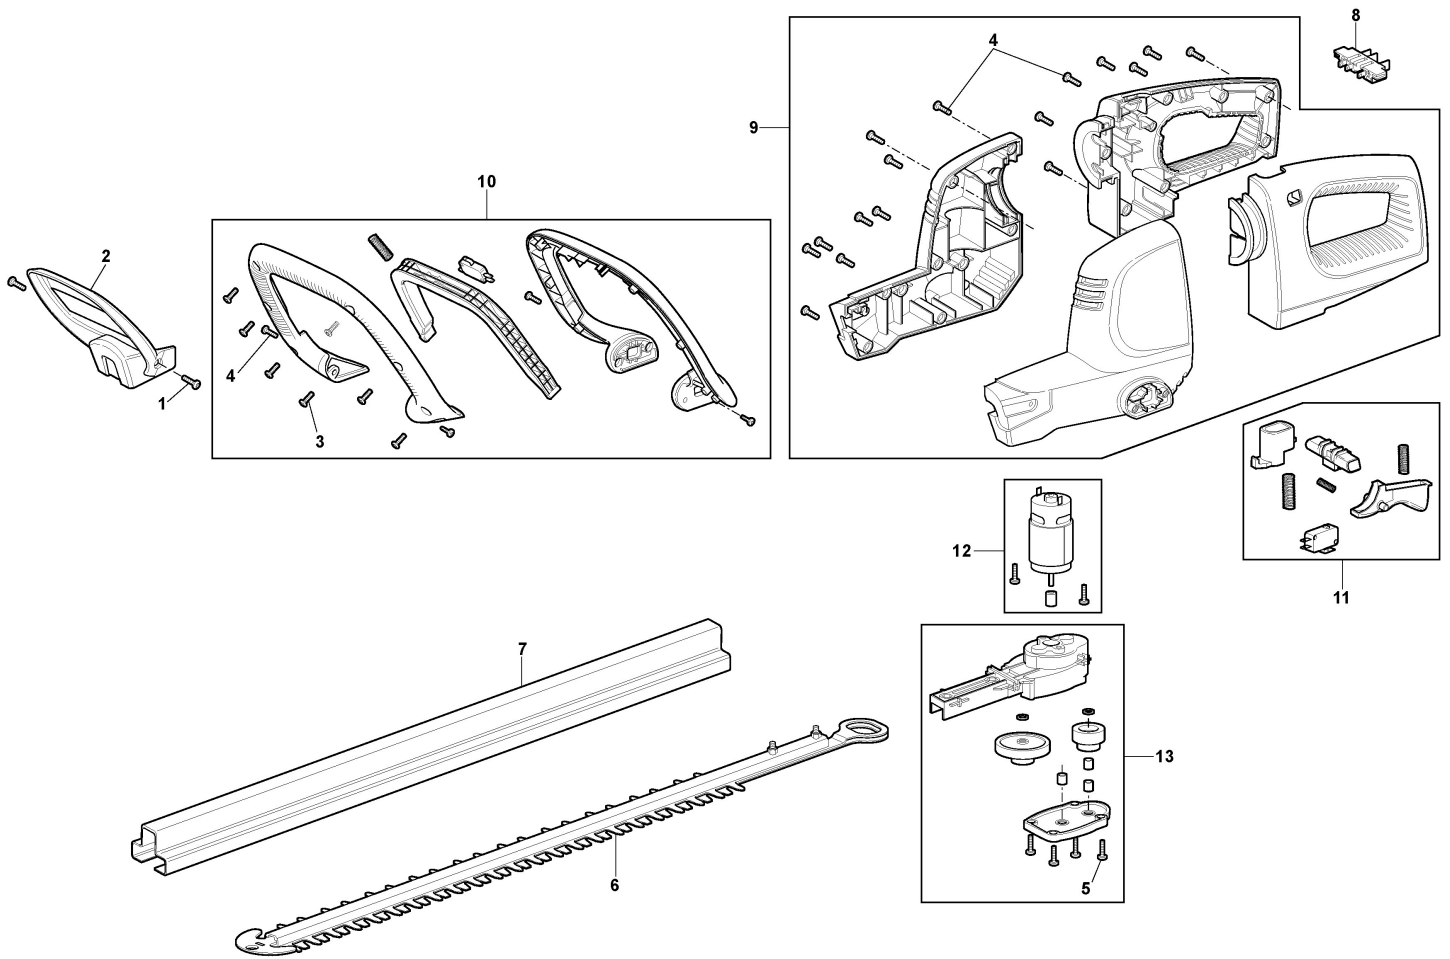

STIGA

SHT 100 AE (2.0 Ah) (2021)

271302208/UKS

Spare parts list Reservdelar Repuestos Ersatzteile Pièces détachées Reserve onderdelen Catalogo ricambi

- Use ST. S.p.A. Genuine Spare Parts specified in the parts list for repair and/or replacement.
- The contents described in the parts list may change due to improvement.
- The drawings of the spare parts are only indicative And might Not represent the part in question exactly.
- The indications "right" - "left" - "front" - "rear" refer to the position of the operator when using the machine.
- When placing orders of parts for repair And/Or replacement, make sure that the illustrated parts list Is the one applying to the machine's year of manufacture, as shown on the identification plate attached to the machine.

Hedge Cutter

Ref.nr.	Antal	Komponentkode	Beskrivelse	Noter	From	Op til
1	2	2123060	Screw			
2	1	118811117/0	Guard			
3	8	123878008/0	Screw			
4	17	2123210	Screw			
5	4	112727356/0	Screw			
6	1	118811082/0	Blade Assy			
7	1	118811083/0	Blade Cover			
8	1	118811081/0	Battery Connector			
9	1	118811112/0	Housing Kit			
10	1	118811113/0	Front Handle Kit			
11	1	118811114/0	Lever Kit			
12	1	118811115/0	Electric Motor kit			
13	1	118811116/0	Gears Case Kit			