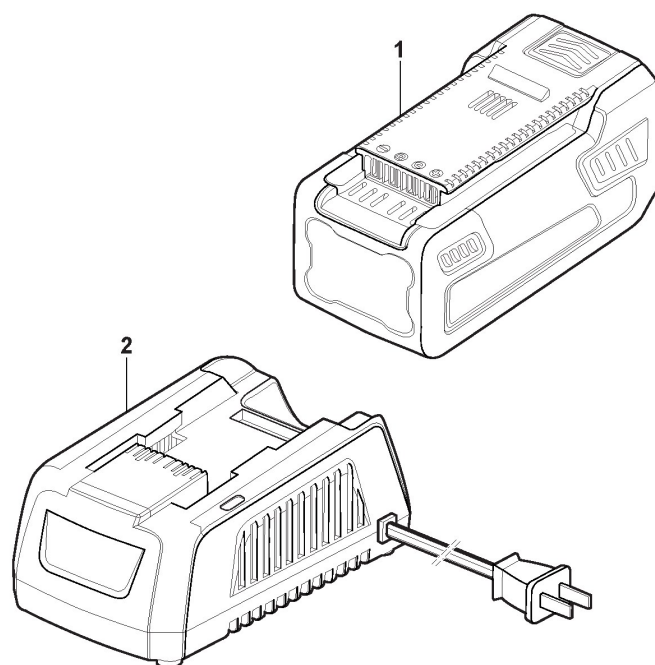

STIGA

SHT 24 AE (2019)

273571321/S17

Spare parts list Reservdelar Repuestos Ersatzteile Pièces détachées Reserve onderdelen Catalogo ricambi

- Use ST. S.p.A. Genuine Spare Parts specified in the parts list for repair and/or replacement.
- The contents described in the parts list may change due to improvement.
- The drawings of the spare parts are only indicative And might Not represent the part in question exactly.
- The indications "right" - "left" - "front" - "rear" refer to the position of the operator when using the machine.
- When placing orders of parts for repair And/Or replacement, make sure that the illustrated parts list Is the one applying to the machine's year of manufacture, as shown on the identification plate attached to the machine.

24V Hedge Trimmer

Ref.nr.	Antal	Komponentkode	Beskrivelse	Noter	From	Op til
1	1	118810499/0	Yellow Right Handle			
2	1	118810556/0	Yellow Left Handle			
5	22	112728099/1	Screw			
6	1	118810561/0	Grey Button			
7	1	112726389/0	Screw			
8	3	112581200/0	Grower			
10	1	118810513/0	Grey Button			
11	2	118810568/0	Switch			
14	2	112727356/0	Screw			
15	1	118810510/0	Guard			
16	2	118803225/0	Washer	Internal diameter 4mm		
17	2	112760470/0	Screw	M4X25 Phillips pan head screw		
18	1	118810516/0	Grey Handle			
19	1	118810564/0	Electric Motor			
20	1	118810503/0	Pinion			
22	1	118810487/0	Plate			
25	1	118810501/0	Gear			
26	2	118810533/0	Eccentric			
27	1	118803257/0	Bushing			
28	1	118810535/0	Gasket			
31	1	118810528/0	Blade Ass.Y			
32	1	118803278/0	Plate			
33	1	118810531/0	Gear			
34	1	118803295/0	Shaft Sleeve			
37	1	118810517/0	Connector			
38	1	118810511/0	Rear Handle			
39	1	118810514/0	Front Handle			
44	1	118803228/0	Spring			
45	1	118804597/0	Blade Guard			
52	1	118810566/0	PCB			
60	1	118810827/0	Motor and Blade Assy			
61	1	118810768/0	Front Handle Kit			
62	1	118810829/0	Housing Kit			
63	1	118810830/0	Lever Kit			