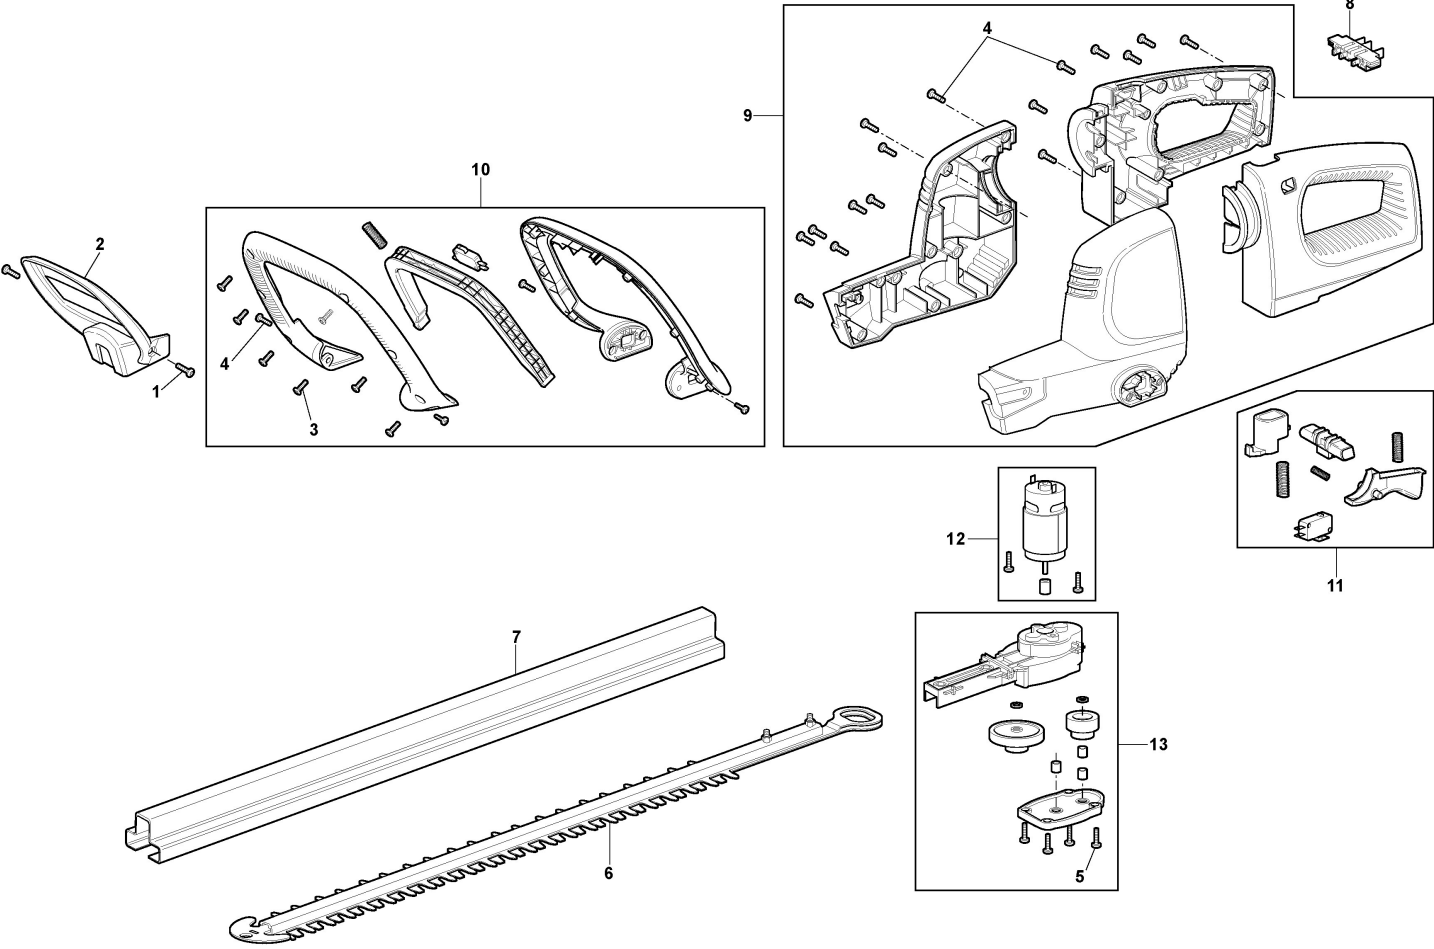

Hedge Cutter

Ref.nr.	Antal	Komponentkode	Beskrivelse	Noter	From	Op til
1	2	2123060	Screw			
2	1	118811117/0	Guard			
3	8	123878008/0	Screw			
4	17	2123210	Screw			
5	4	112727356/0	Screw			
6	1	118811082/0	Blade Assy			
7	1	118811083/0	Blade Cover			
8	1	118811081/0	Battery Connector			
9	1	118811112/0	Housing Kit			
10	1	118811113/0	Front Handle Kit			
11	1	118811114/0	Lever Kit			
12	1	118811115/0	Electric Motor kit			
13	1	118811116/0	Gears Case Kit