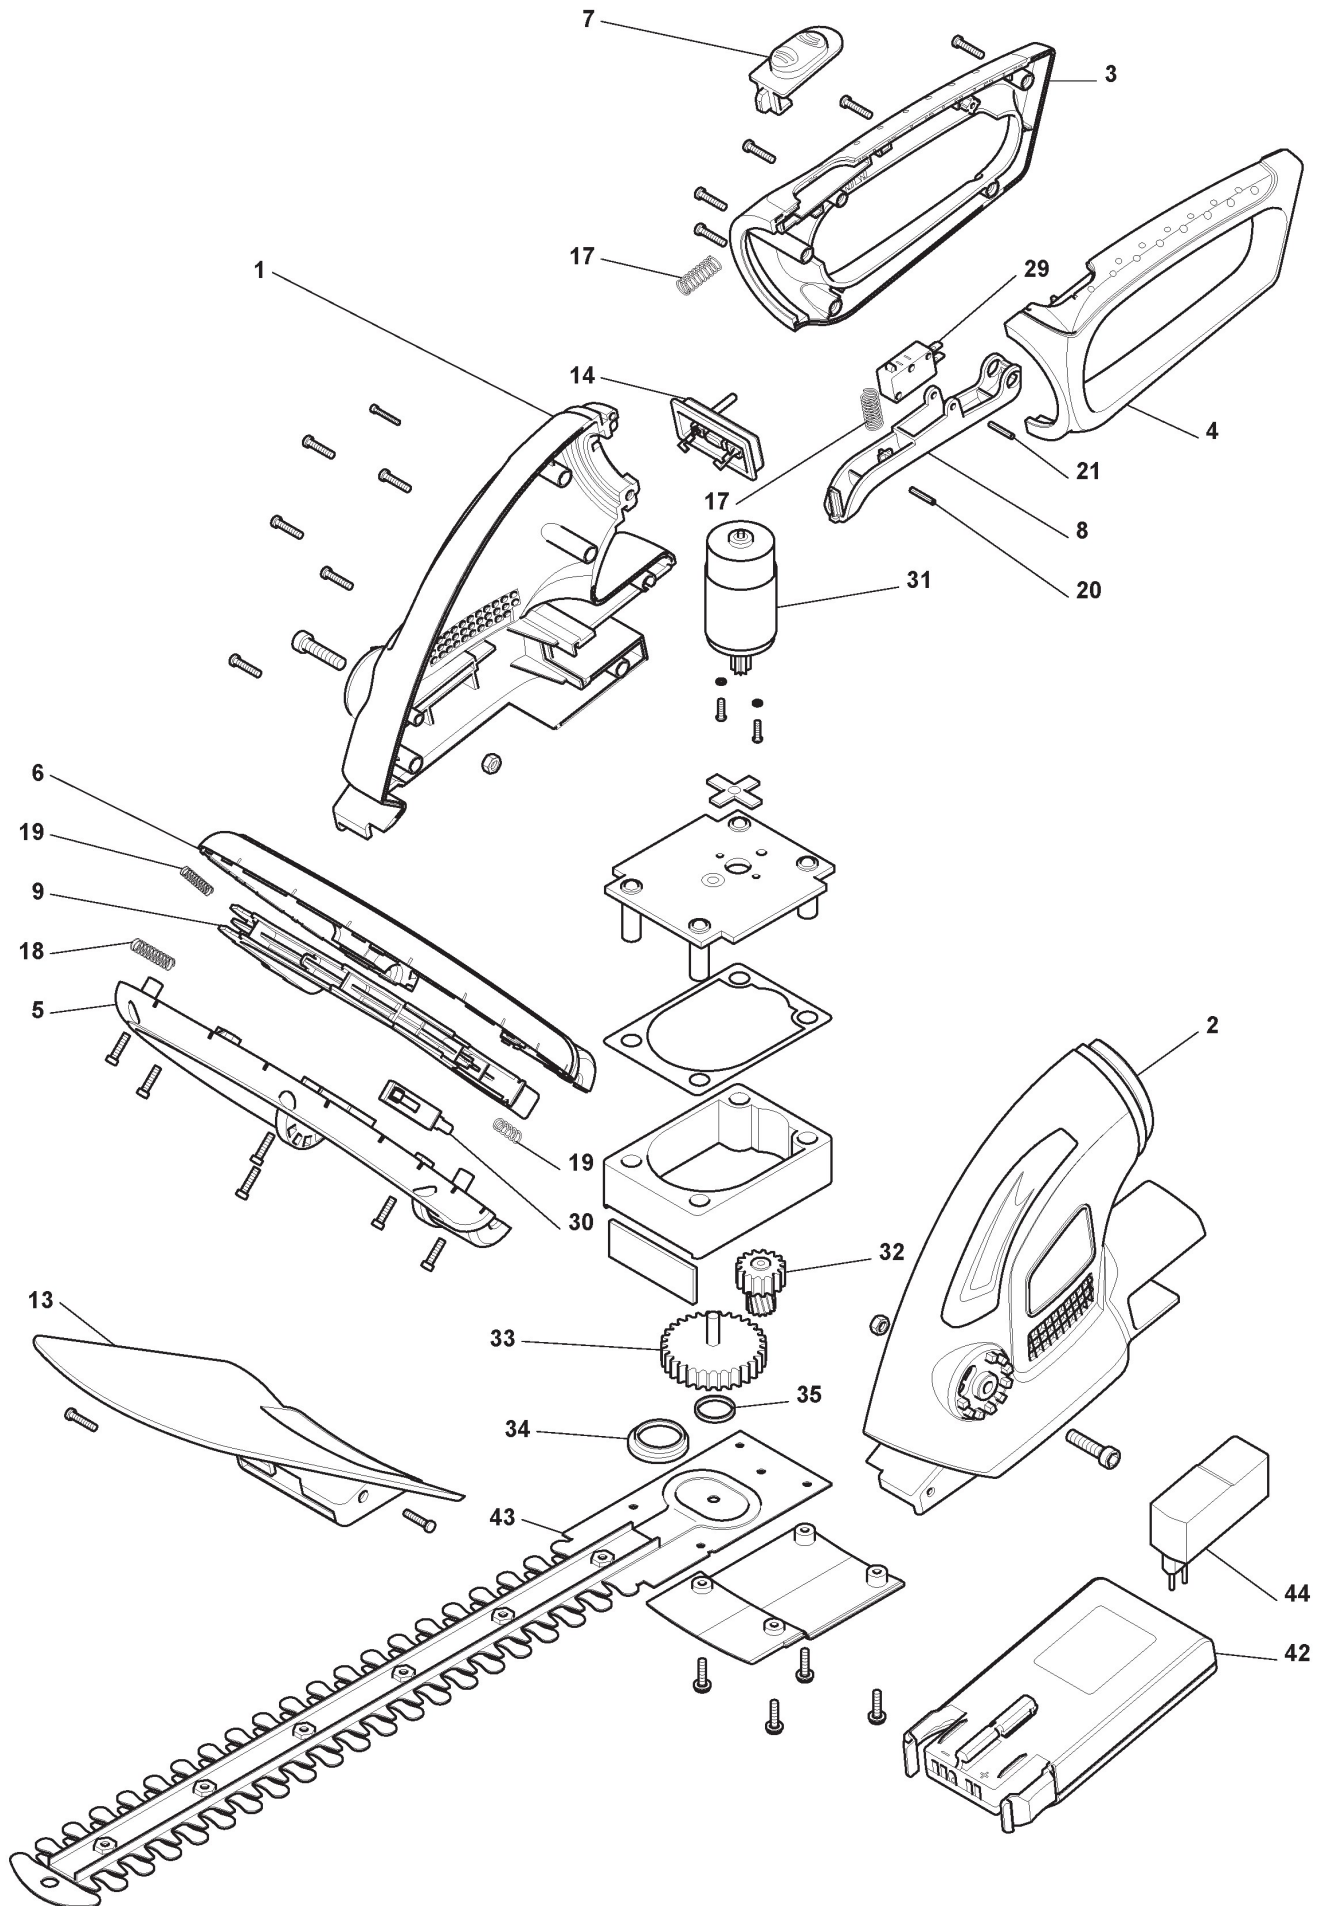

STIGA

SHT 4620 A (2013)

256102002/11

Spare parts list Reservdelar Repuestos Ersatzteile Pièces détachées Reserve onderdelen Catalogo ricambi

- Use ST. S.p.A. Genuine Spare Parts specified in the parts list for repair and/or replacement.
- The contents described in the parts list may change due to improvement.
- The drawings of the spare parts are only indicative And might Not represent the part in question exactly.
- The indications "right" - "left" - "front" - "rear" refer to the position of the operator when using the machine.
- When placing orders of parts for repair And/Or replacement, make sure that the illustrated parts list Is the one applying to the machine's year of manufacture, as shown on the identification plate attached to the machine.

Electric hedge trimmer

Ref.nr.	Antal	Komponentkode	Beskrivelse	Noter	From	Op til
1	1	118800596/0	Right Housing, Yellow			
2	1	118800597/0	Left Housing, Yellow			
3	1	118800598/0	Right Handgrip			
4	1	118800599/0	Left Handgrip			
5	1	118800600/0	Front Handle Housing			
6	1	118800601/0	Front Handle Housing Support			
7	1	118800602/0	Knob			
8	1	118800603/0	Switch Lever			
9	1	118800604/0	Front Handle Lever			
13	1	118800605/0	Guard			
14	1	118800606/0	Support			
17	2	118800608/0	Spring			
18	1	118800609/0	Spring			
19	2	118800610/0	Spring			
20	1	118800611/0	Spring			
21	1	118800612/0	Spring			
29	1	118800613/0	Switch			
30	1	118800614/0	Switch			
31	1	118800615/0	Engine			
32	1	118800616/0	Pinion			
33	1	118800617/0	Gear Assy			
34	1	118801500/0	Washer			
35	1	118801501/0	Washer			
42	1	1911-9128-01	Battery			
43	1	118800618/0	Blades			
44	1	1911-9129-01	Battery Charger			