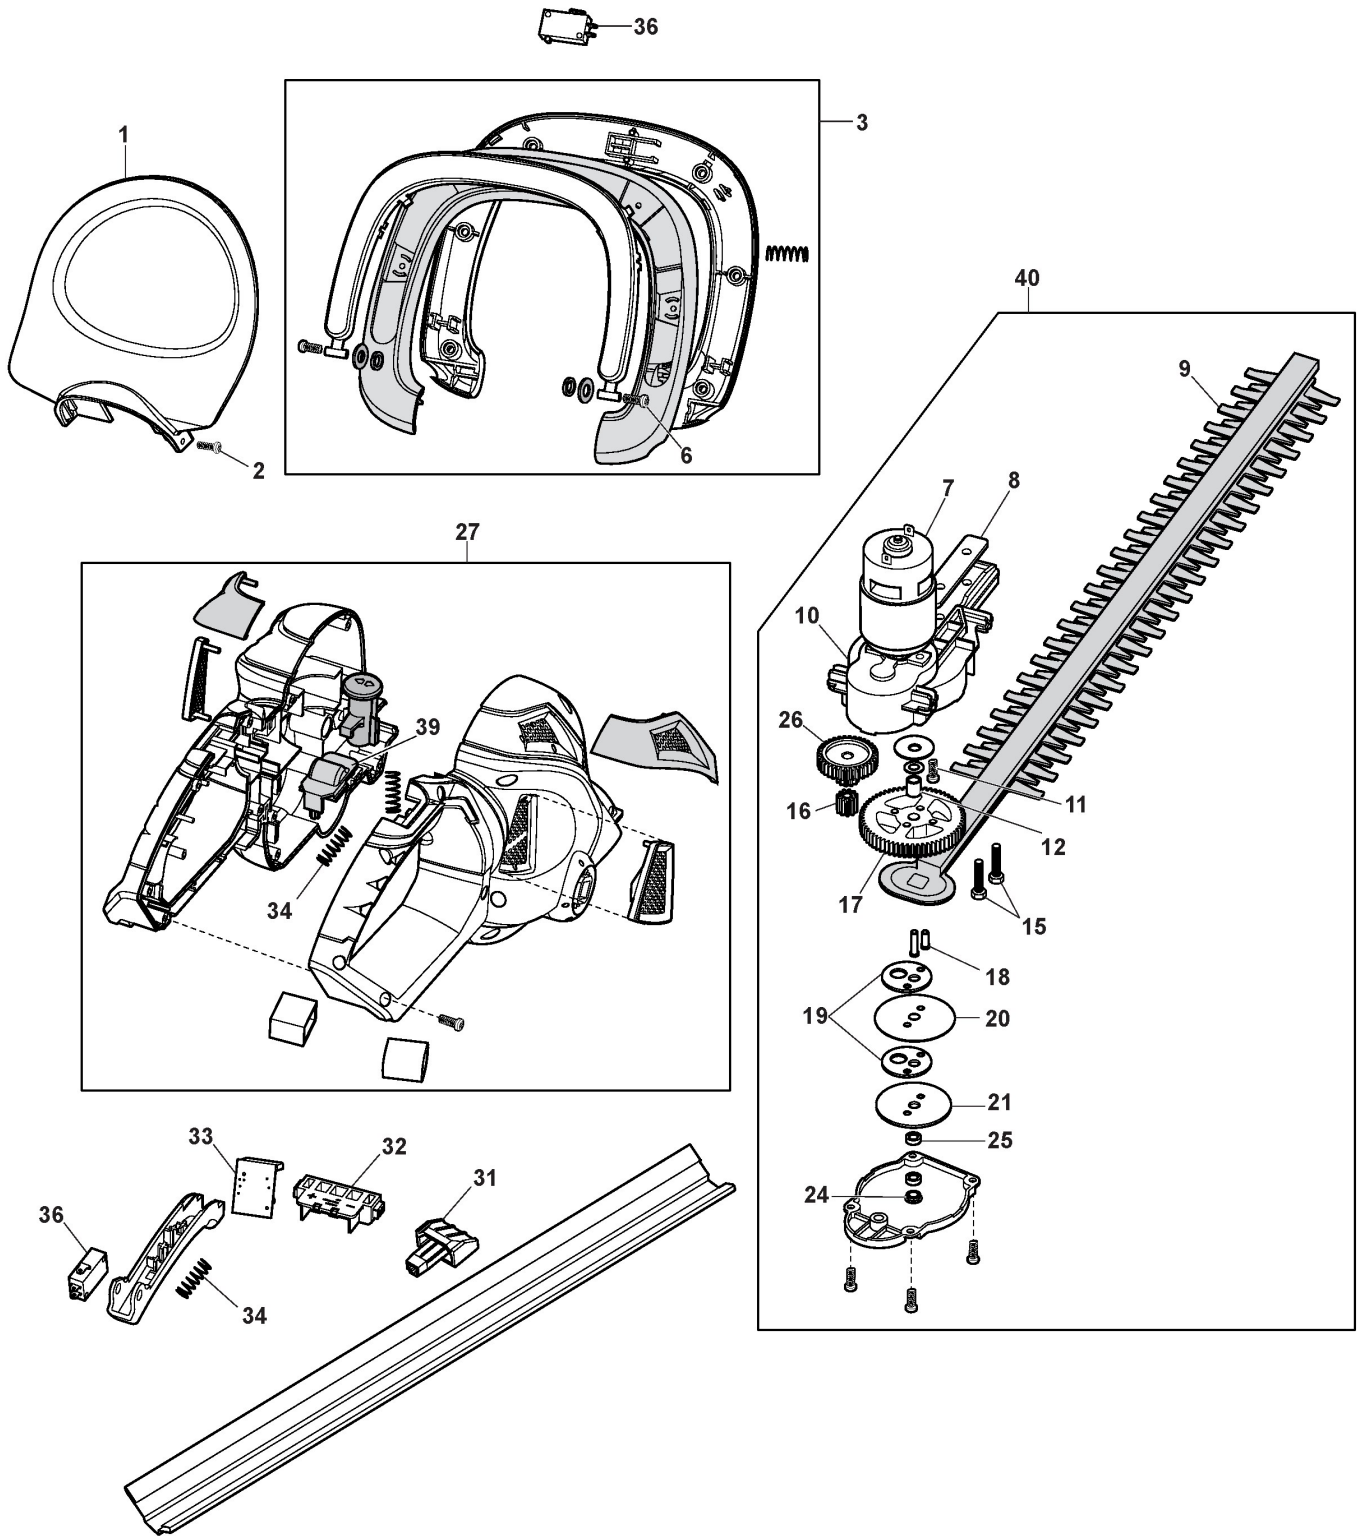

STIGA

SHT 48 AE (2019)

273560108/ST1

Spare parts list Reservdelar Repuestos Ersatzteile Pièces détachées Reserve onderdelen Catalogo ricambi

- Use ST. S.p.A. Genuine Spare Parts specified in the parts list for repair and/or replacement.
- The contents described in the parts list may change due to improvement.
- The drawings of the spare parts are only indicative And might Not represent the part in question exactly.
- The indications "right" - "left" - "front" - "rear" refer to the position of the operator when using the machine.
- When placing orders of parts for repair And/Or replacement, make sure that the illustrated parts list Is the one applying to the machine's year of manufacture, as shown on the identification plate attached to the machine.

Hedge cutter battery

Ref.nr.	Antal	Komponentkode	Beskrivelse	Noter	From	Op til
1	1	118803354/0	Protection			
2	2	112727810/0	Screw			
3	1	118810707/0	Front Handle			
6	2	112728525/0	Screw			
7	1	118803333/0	Engine			
8	1	118803281/0	Clamp			
9	1	118803391/0	Blade Assy			
10	1	118803317/0	Gear Box			
11	2	118803244/0	Screw			
12	1	118803257/0	Bushing			
15	2	112789100/0	Screw			
16	1	118803296/0	Pinion			
17	1	118803292/0	Gear			
18	2	118803251/0	Pin			
19	2	118803358/0	Link Block			
20	1	118803278/0	Plate			
21	1	118803280/0	Pad			
24	1	118803295/0	Shaft Sleeve			
25	1	118803253/0	Shaft Sleeve			
26	1	118803402/0	Gear			
27	1	118803385/0	Housing			
31	1	118803414/0	Cap			
32	1	118803304/0	Insert block			
33	1	118803469/0	PCB components			
34	2	118803228/0	Spring			
36	1	118803472/0	Microswitch			
39	1	118810708/0	Button			
40	1	118810770/0	Motor and Blade Assy			