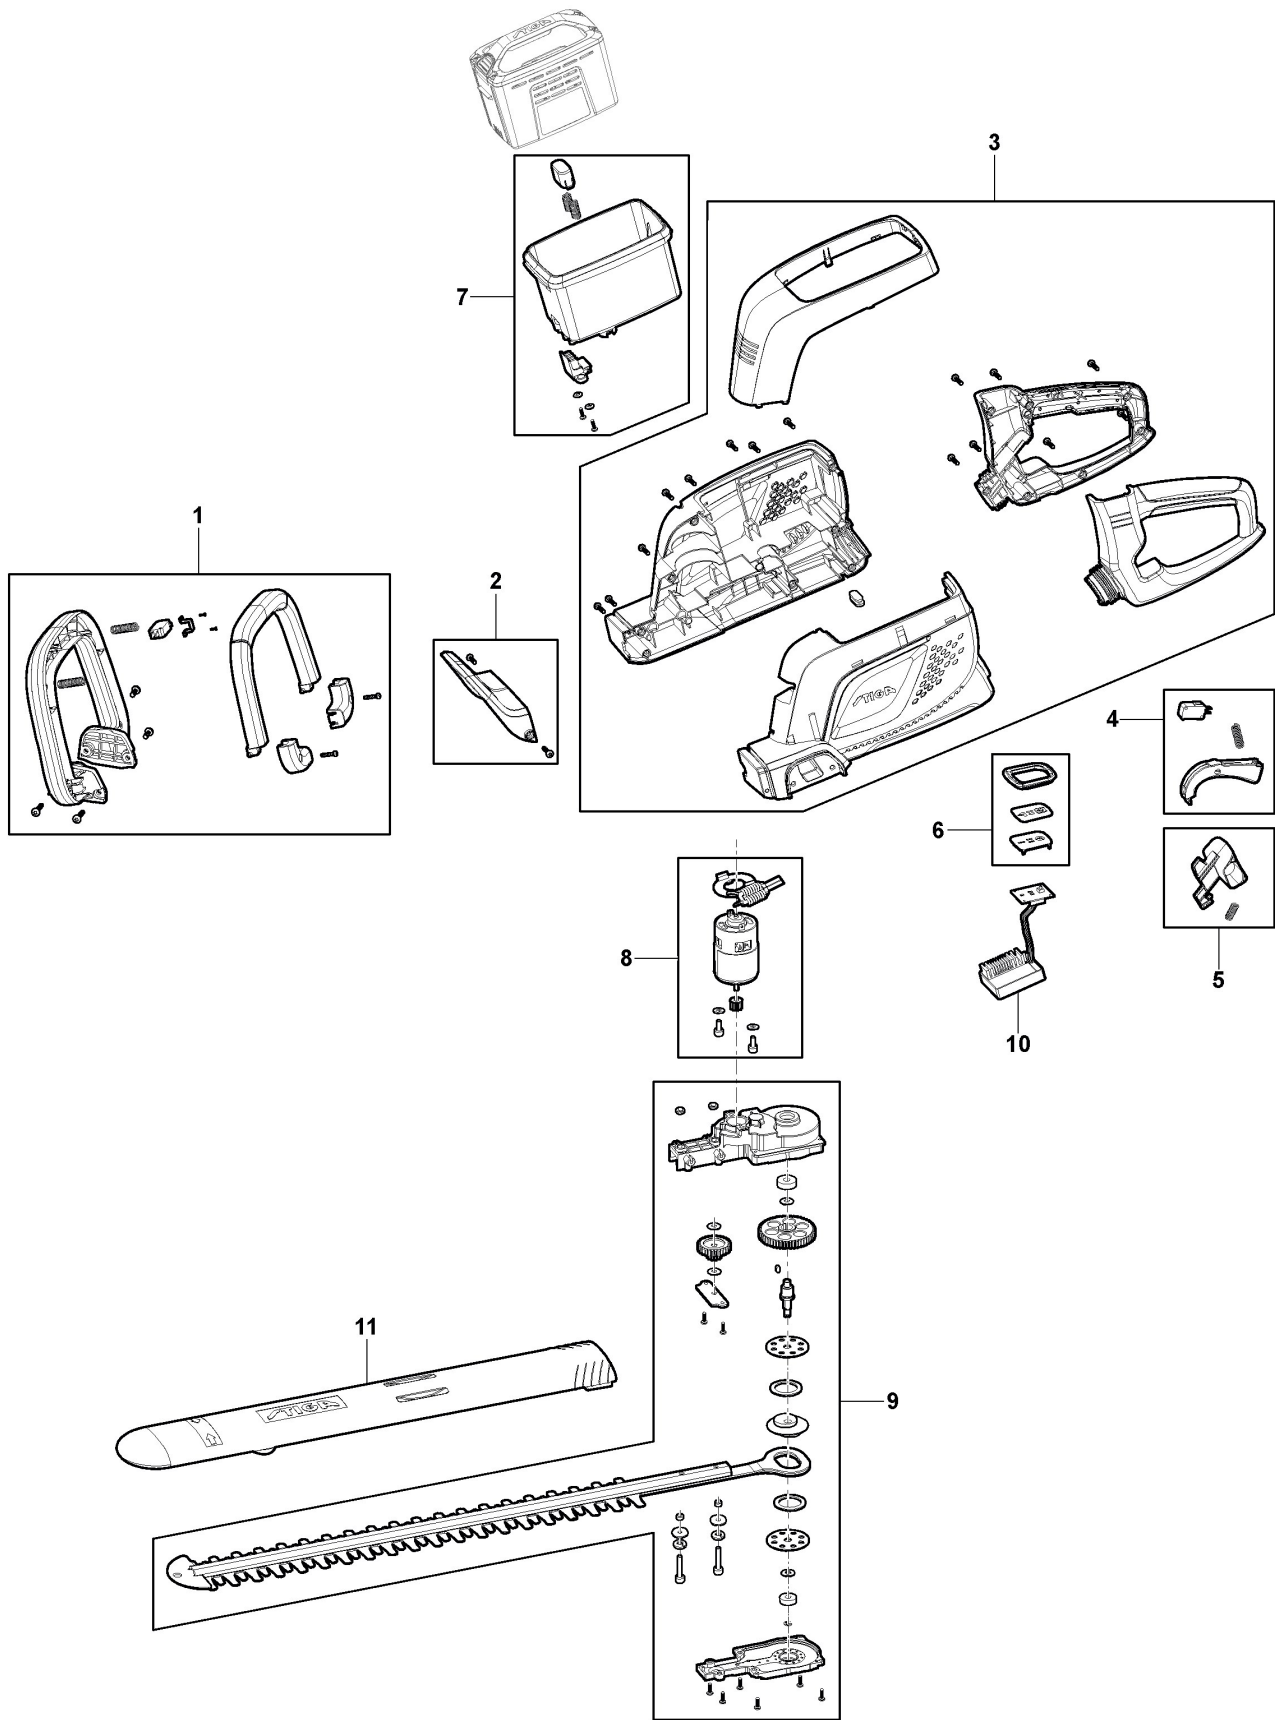

STIGA

SHT 500 AE (2020)

278300008/ST1

Spare parts list Reservdelar Repuestos Ersatzteile Pièces détachées Reserve onderdelen Catalogo ricambi

- Use ST. S.p.A. Genuine Spare Parts specified in the parts list for repair and/or replacement.
- The contents described in the parts list may change due to improvement.
- The drawings of the spare parts are only indicative And might Not represent the part in question exactly.
- The indications "right" - "left" - "front" - "rear" refer to the position of the operator when using the machine.
- When placing orders of parts for repair And/Or replacement, make sure that the illustrated parts list Is the one applying to the machine's year of manufacture, as shown on the identification plate attached to the machine.

Battery hedge trimmer

Ref.nr.	Antal	Komponentkode	Beskrivelse	Noter	From	Op til
1	1	118810799/0	Front Handle Kit			
2	1	118810800/0	Hand guard kit			
3	1	118810802/0	Housing Kit, Grey-Yellow			
4	1	118810803/0	Switch-Lever kit			
5	1	118810804/0	Rotating button kit			
6	1	118810805/0	Switch Cover Kit			
7	1	118810806/0	Battery Housing Kit			
8	1	118810816/0	Electric Motor kit			
9	1	118810817/0	Gear Case-Blade Assy			
10	1	118810812/0	PCB Board			
11	1	118810813/0	Blade Cover			