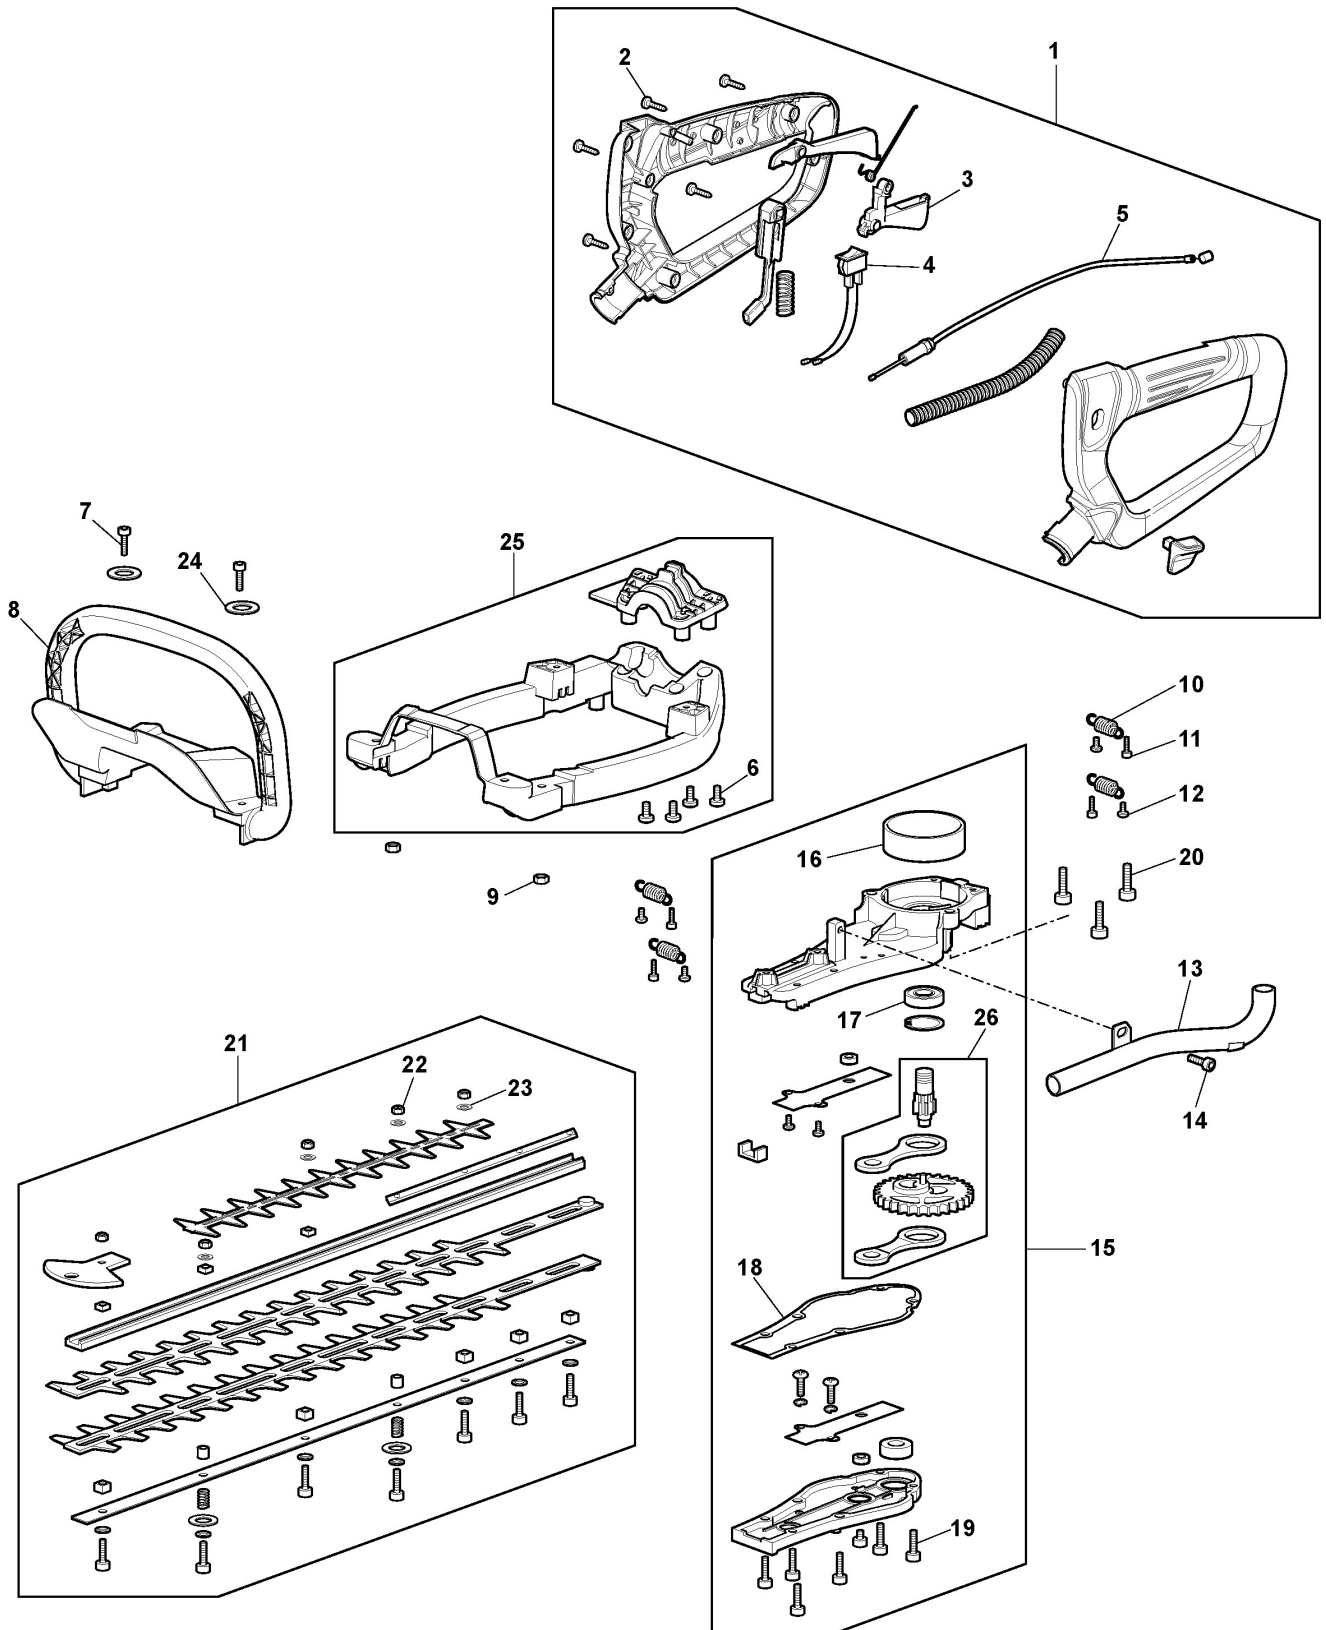

Hedge Trimmer

Ref.nr.	Antal	Komponentkode	Beskrivelse	Noter	From	Op til
1	1	118805505/0	Handle Assy			
2	8	112727356/0	Screw			
3	1	118805506/0	Throttle Trigger			
4	1	118805507/0	Switch Assy			
5	1	118805508/0	Throttle Cable			
6	4	112728450/0	Screw			
7	2	2135050	Screw			
8	1	118805509/0	Hand-Guard			
9	2	112291000/0	Nut			
10	4	118805510/0	Absorber spring			
11	4	112760475/0	Screw			
12	4	112728450/0	Screw			
13	1	118805511/0	Exhaust Pipe			
14	1	2135010	Screw			
15	1	118805512/0	Engine Support Ass.Y			
16	1	118805513/0	Clutch Drum			
17	1	119216035/0	Bearing			
18	1	118805514/0	Gasket			
19	6	2132550	Screw			
20	3	2132180	Screw			
21	1	118805515/0	Blade Ass.Y			
22	5	112154320/0	Nut			
23	4	2312090	Flat washer			
24	2	9699-0087-02	Washer			
25	1	118805541/0	Shock-Absorbing Seat Kit			
26	1	118805542/0	Gear Kit