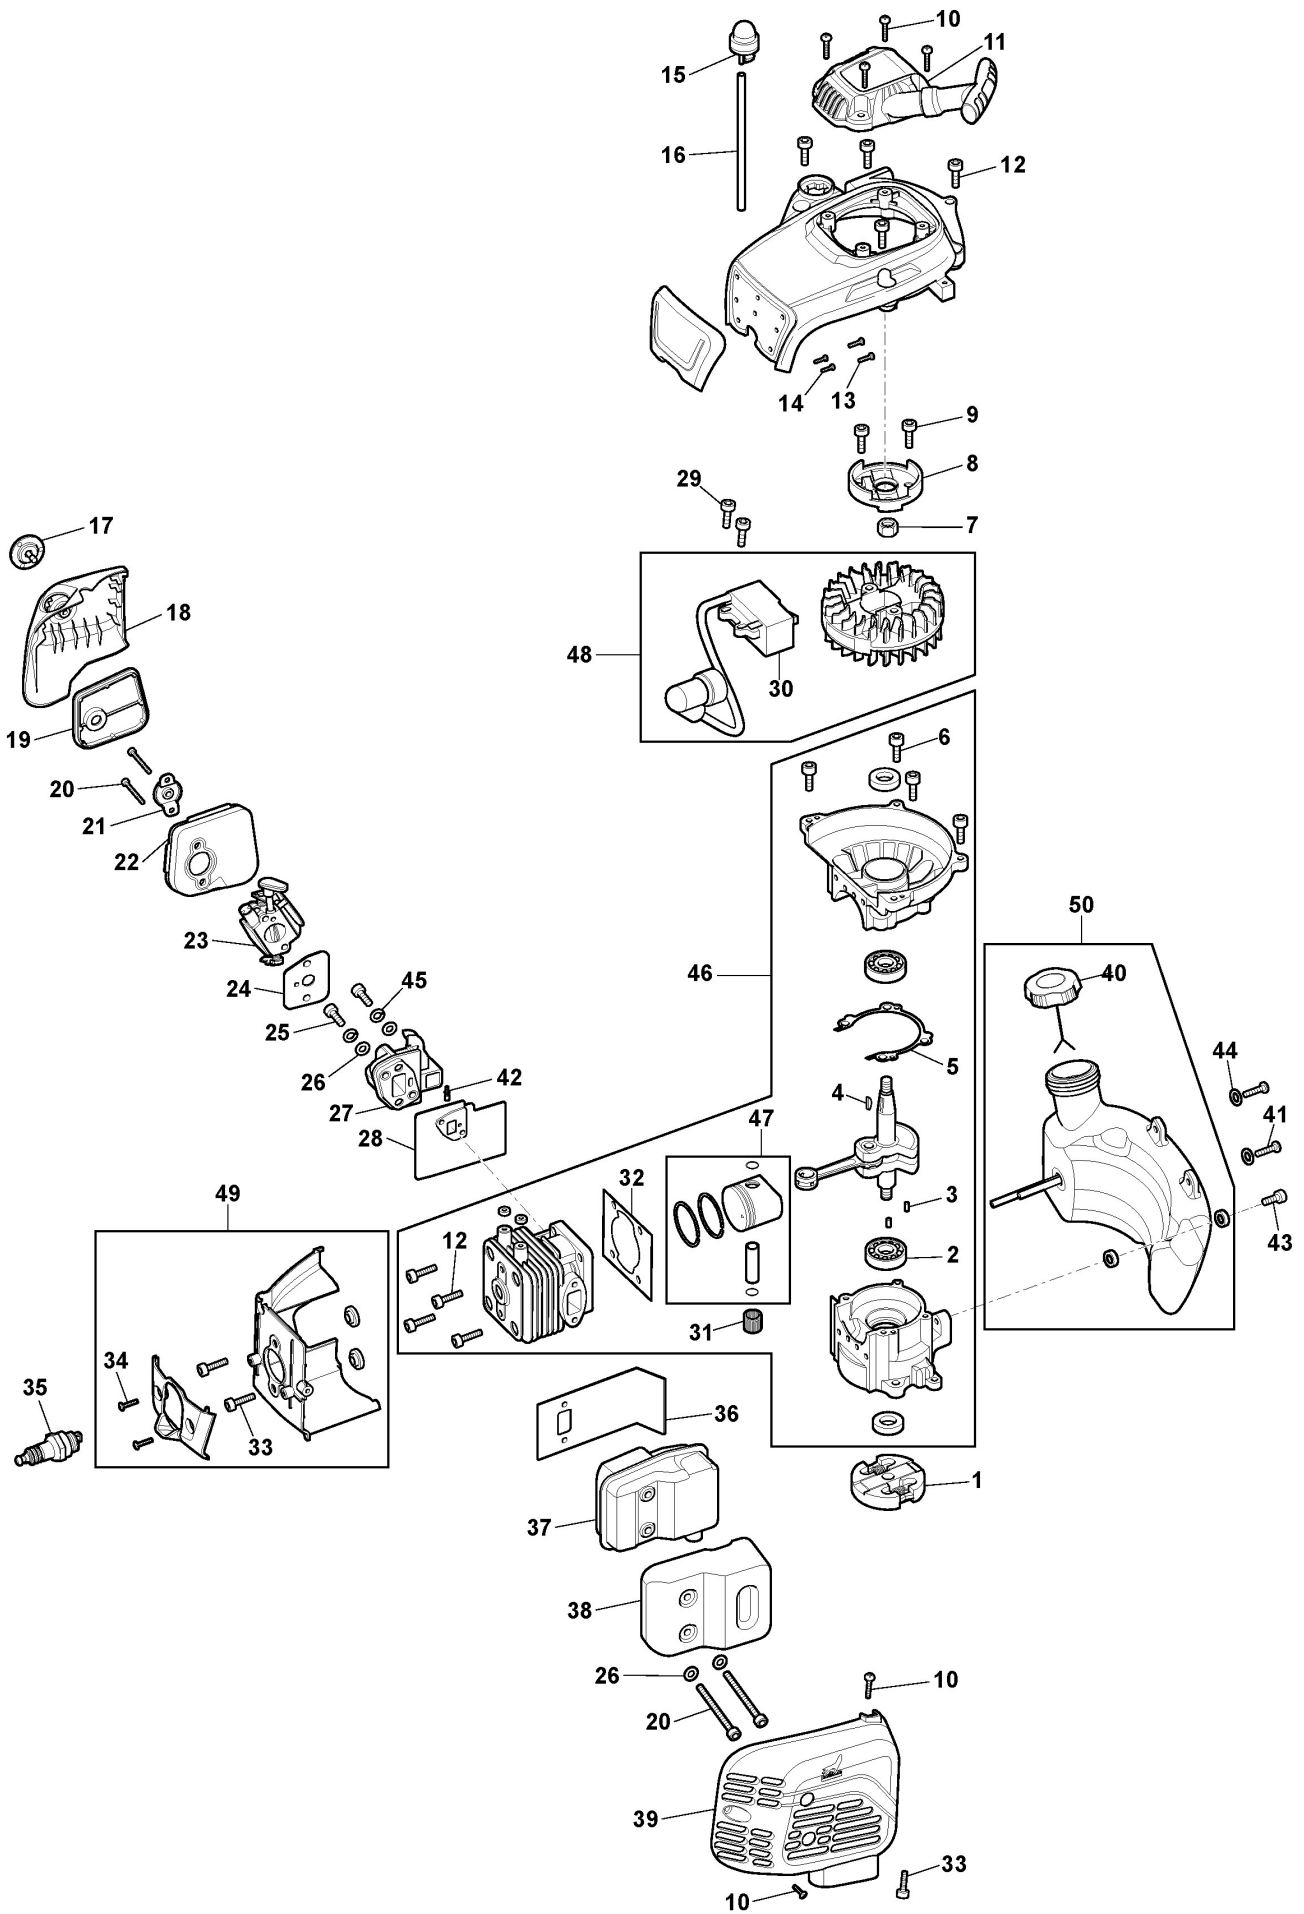

Engine

Ref.nr.	Antal	Komponentkode	Beskrivelse	Noter	From	Op til
1	1	118805485/0	Clutch Assy			
2	2	3112240	Needle Bearing			
3	2	123665004/0	Needle			
4	1	118804601/0	Woodruff Key			
5	1	118805486/0	Crankcase Gasket			
6	4	2135050	Screw			
7	1	112293202/0	Nut			
8	1	118805487/0	Starter drive plate			
9	2	112735662/1	Screw			
10	5	112727356/0	Screw			
11	1	118805488/0	Starter Assy			
12	8	112760475/0	Screw			
13	2	112728449/0	Screw			
14	2	112728449/0	Screw			
15	1	118805489/0	Primer Bulb			
16	1	118805490/0	Fuel pipe			
17	1	118805491/0	Knob			
18	1	118805492/0	Air Filter Cover			
19	1	118805493/0	Air Filter			
20	4	2135200	Screw			
21	1	118805494/0	Air Filter Support			
22	1	118805495/0	Air filter inside cover			
23	1	118805496/0	Carburetor			
24	1	118805497/0	Carburetor Gasket			
25	2	2132550	Screw			
26	4	2312090	Flat washer			
27	1	118805498/0	Carburettor Manifold			
28	1	118805499/0	heat insulated pad			
29	2	112735645/0	Screw			
30	1	118805500/0	Ignition Coil			
31	1	118802075/0	Needle Bearing			
32	1	118803165/0	Cylinder Gasket			
33	3	112735654/0	Screw			
34	3	112727810/0	Screw			
35	1	118805554/0	Spark Plug			
36	1	118805501/0	Muffler Gasket			
37	1	118805502/0	Muffler			
38	1	118805503/0	Muffler Protection			
39	1	118805504/0	Muffler Cover			
40	1	118805142/0	Fuel Tank Cap Assy			
41	2	112728450/0	Screw			
42	1	118805550/0	Adjustment Nut			
43	1	112760475/0	Screw			
44	2	9699-0087-02	Washer			
45	2	112581500/0	Grower			
46	1	118805536/0	Engine Short Block			
47	1	118805537/0	Piston Kit			
48	1	118805538/0	Electroni Coil & Flywheel Assy