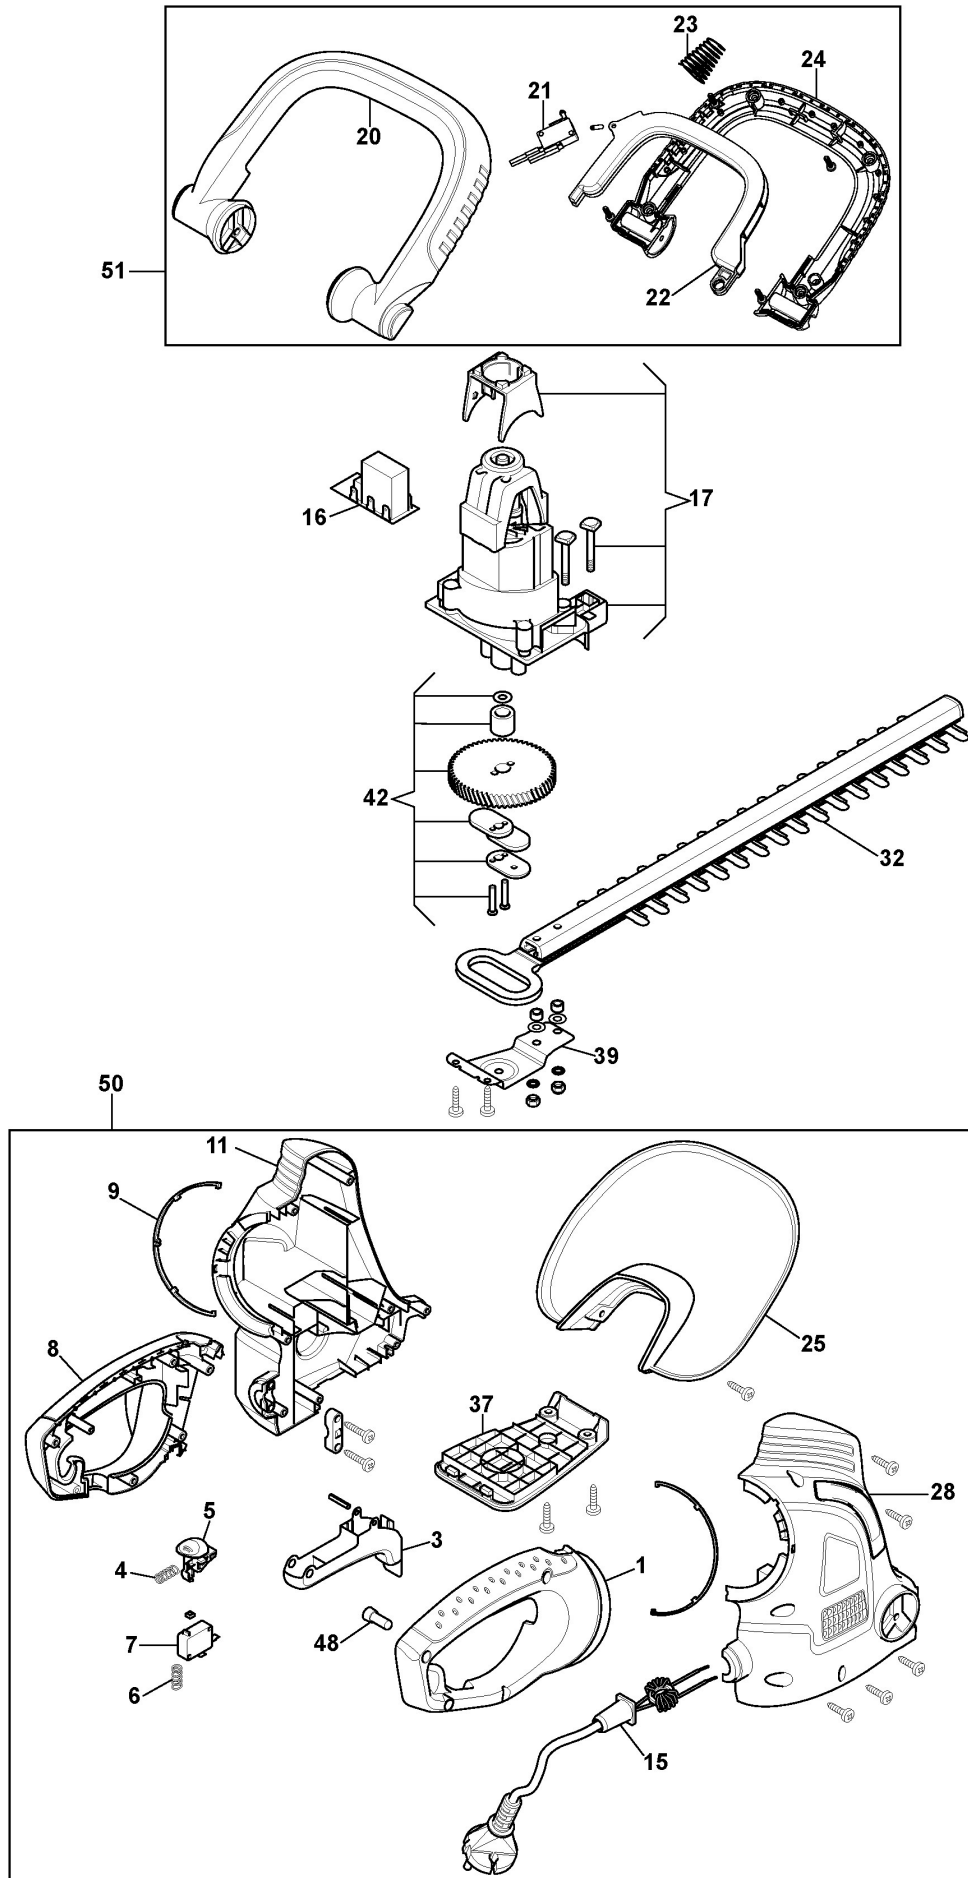

STIGA

SHT 600 (2013)

256060002/11

Spare parts list Reservdelar Repuestos Ersatzteile Pièces détachées Reserve onderdelen Catalogo ricambi

- Use ST. S.p.A. Genuine Spare Parts specified in the parts list for repair and/or replacement.
- The contents described in the parts list may change due to improvement.
- The drawings of the spare parts are only indicative And might Not represent the part in question exactly.
- The indications "right" - "left" - "front" - "rear" refer to the position of the operator when using the machine.
- When placing orders of parts for repair And/Or replacement, make sure that the illustrated parts list Is the one applying to the machine's year of manufacture, as shown on the identification plate attached to the machine.

Electric Hedge Trimmer

Ref.nr.	Antal	Komponentkode	Beskrivelse	Noter	From	Op til
1	1	118802958/0	Right Handgrip Yellow	with overmould black		
3	1	118800576/0	Switch Lever			
4	1	118800577/0	Spring			
5	1	118800578/0	Button			
6	1	118800579/0	Spring			
7	1	118800580/0	Switch			
8	1	118802960/0	Left Handgrip Yellow	with overmould black		
9	2	118800582/0	Ring			
11	1	118804400/0	Left Handgrip	grey with yellow insert		
15	1	118800584/0	Power Cord Assy			
16	1	118800585/0	Electronic Card			
17	1	118800587/0	Engine	use only for SHT 600		
20	1	118803030/0	Front Handgrip Assy	with soft grip yellow/black		
21	1	118803939/0	Switch			
22	1	118803940/0	Trigger Handle			
23	1	118803941/0	Spring			
24	1	118803031/0	Lower Handgrip	handle with soft grip yellow/ black		
25	1	118800589/0	Guard			
28	1	118804404/0	Right Handgrip	grey with yellow insert		
32	1	118800573/0	Blade Ass.Y	55 CM/ 20MM		
37	1	118800591/0	Lower Case			
39	1	118800592/0	Blade Guard			
42	1	118804961/0	Transmission Unit			
48	1	118800594/0	Button			
50	1	118804959/0	Housing Assy, Grey			
51	1	118804960/0	Second Handle Assy			