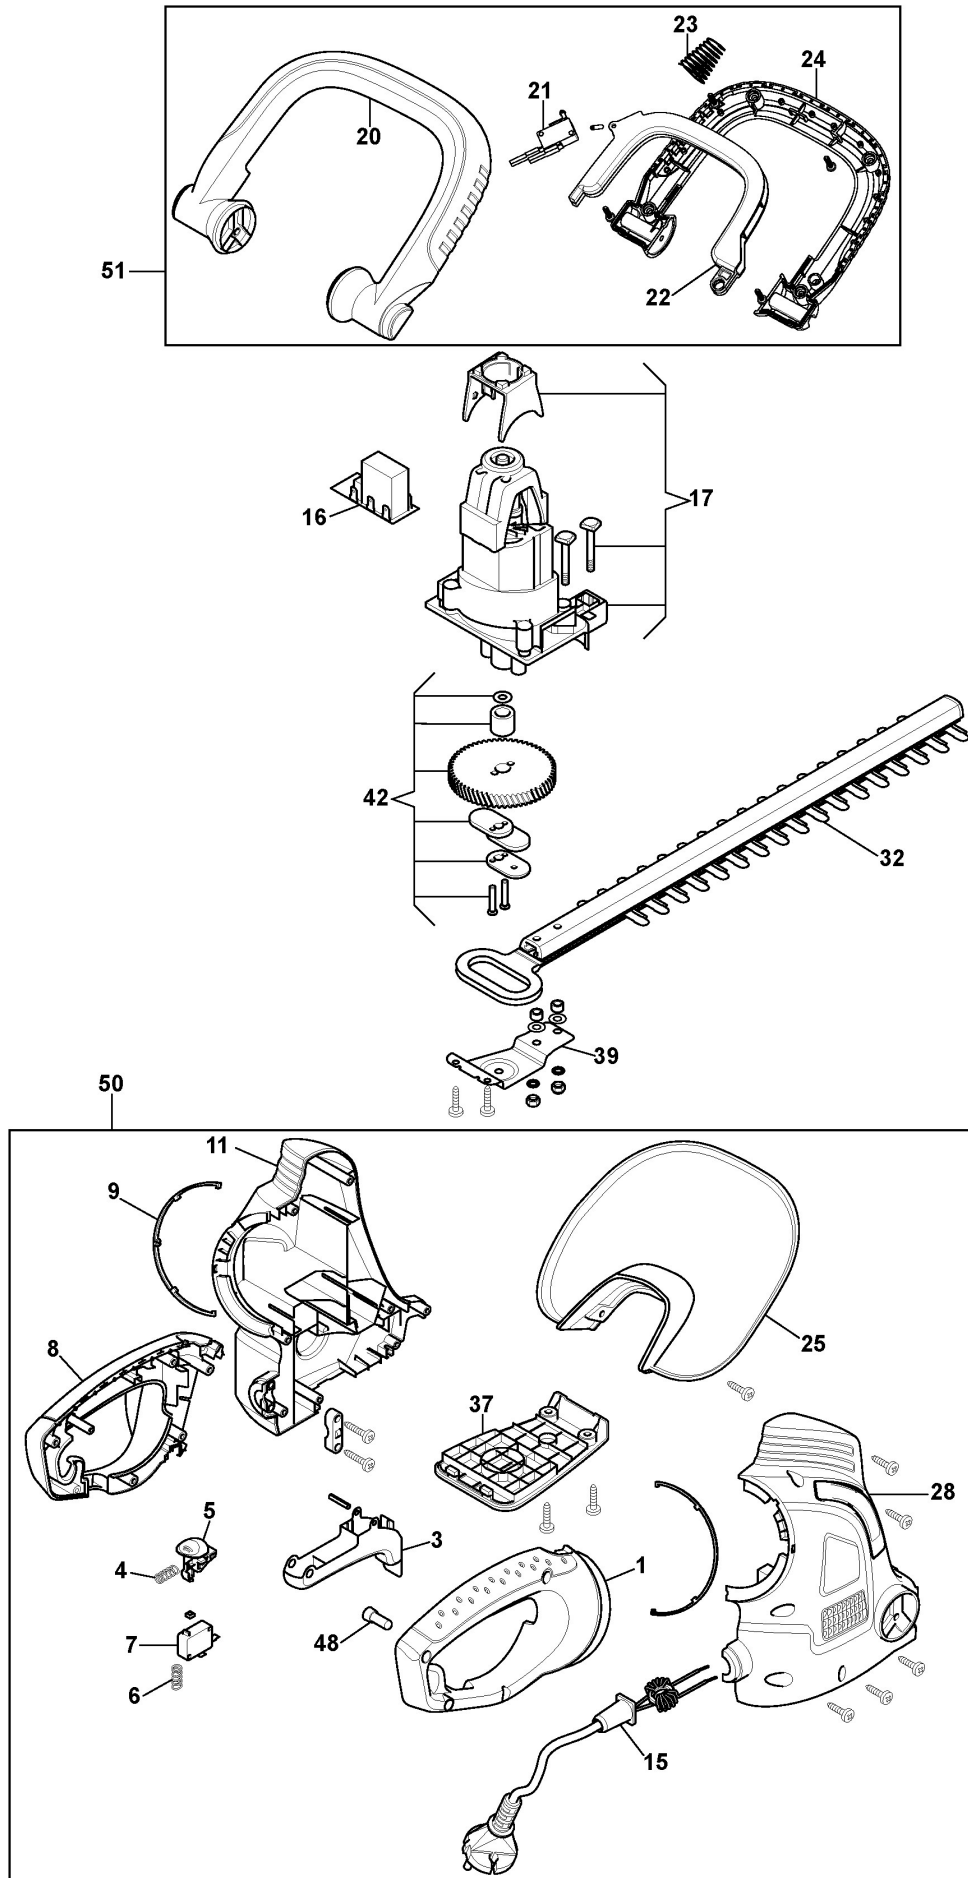

## SHT 600 (2014)

256060002/14

### Spare parts list Reservdelar Repuestos Ersatzteile Pièces détachées Reserve onderdelen Catalogo ricambi

- Use ST. S.p.A. Genuine Spare Parts specified in the parts list for repair and/or replacement.
- The contents described in the parts list may change due to improvement.
- The drawings of the spare parts are only indicative And might Not represent the part in question exactly.
- The indications "right" - "left" - "front" - "rear" refer to the position of the operator when using the machine.
- When placing orders of parts for repair And/Or replacement, make sure that the illustrated parts list Is the one applying to the machine's year of manufacture, as shown on the identification plate attached to the machine.

# Electric Hedge Trimmer

Ref.nr.	Antal	Komponentkode	Beskrivelse	Noter	From	Op til
1	1	118802958/0	Right Handgrip Yellow	with overmould black		
3	1	118800576/0	Switch Lever			
4	1	118800577/0	Spring			
5	1	118800578/0	Button			
6	1	118800579/0	Spring			
7	1	118800580/0	Switch			
8	1	118802960/0	Left Handgrip Yellow	with overmould black		
9	2	118800582/0	Ring			
11	1	118804400/0	Left Handgrip	grey with yellow insert		
15	1	118800584/0	Power Cord Assy			
16	1	118800585/0	Electronic Card			
17	1	118800587/0	Engine	use only for SHT 600		
20	1	118803030/0	Front Handgrip Assy	with soft grip yellow/black		
21	1	118803939/0	Switch			
22	1	118803940/0	Trigger Handle			
23	1	118803941/0	Spring			
24	1	118803031/0	Lower Handgrip	handle with soft grip yellow/ black		
25	1	118800589/0	Guard			
28	1	118804404/0	Right Handgrip	grey with yellow insert		
32	1	118800573/0	Blade Ass.Y	55 CM/ 20MM		
37	1	118800591/0	Lower Case			
39	1	118800592/0	Blade Guard			
42	1	118804961/0	Transmission Unit			
48	1	118800594/0	Button			
50	1	118804959/0	Housing Assy, Grey			
51	1	118804960/0	Second Handle Assy			