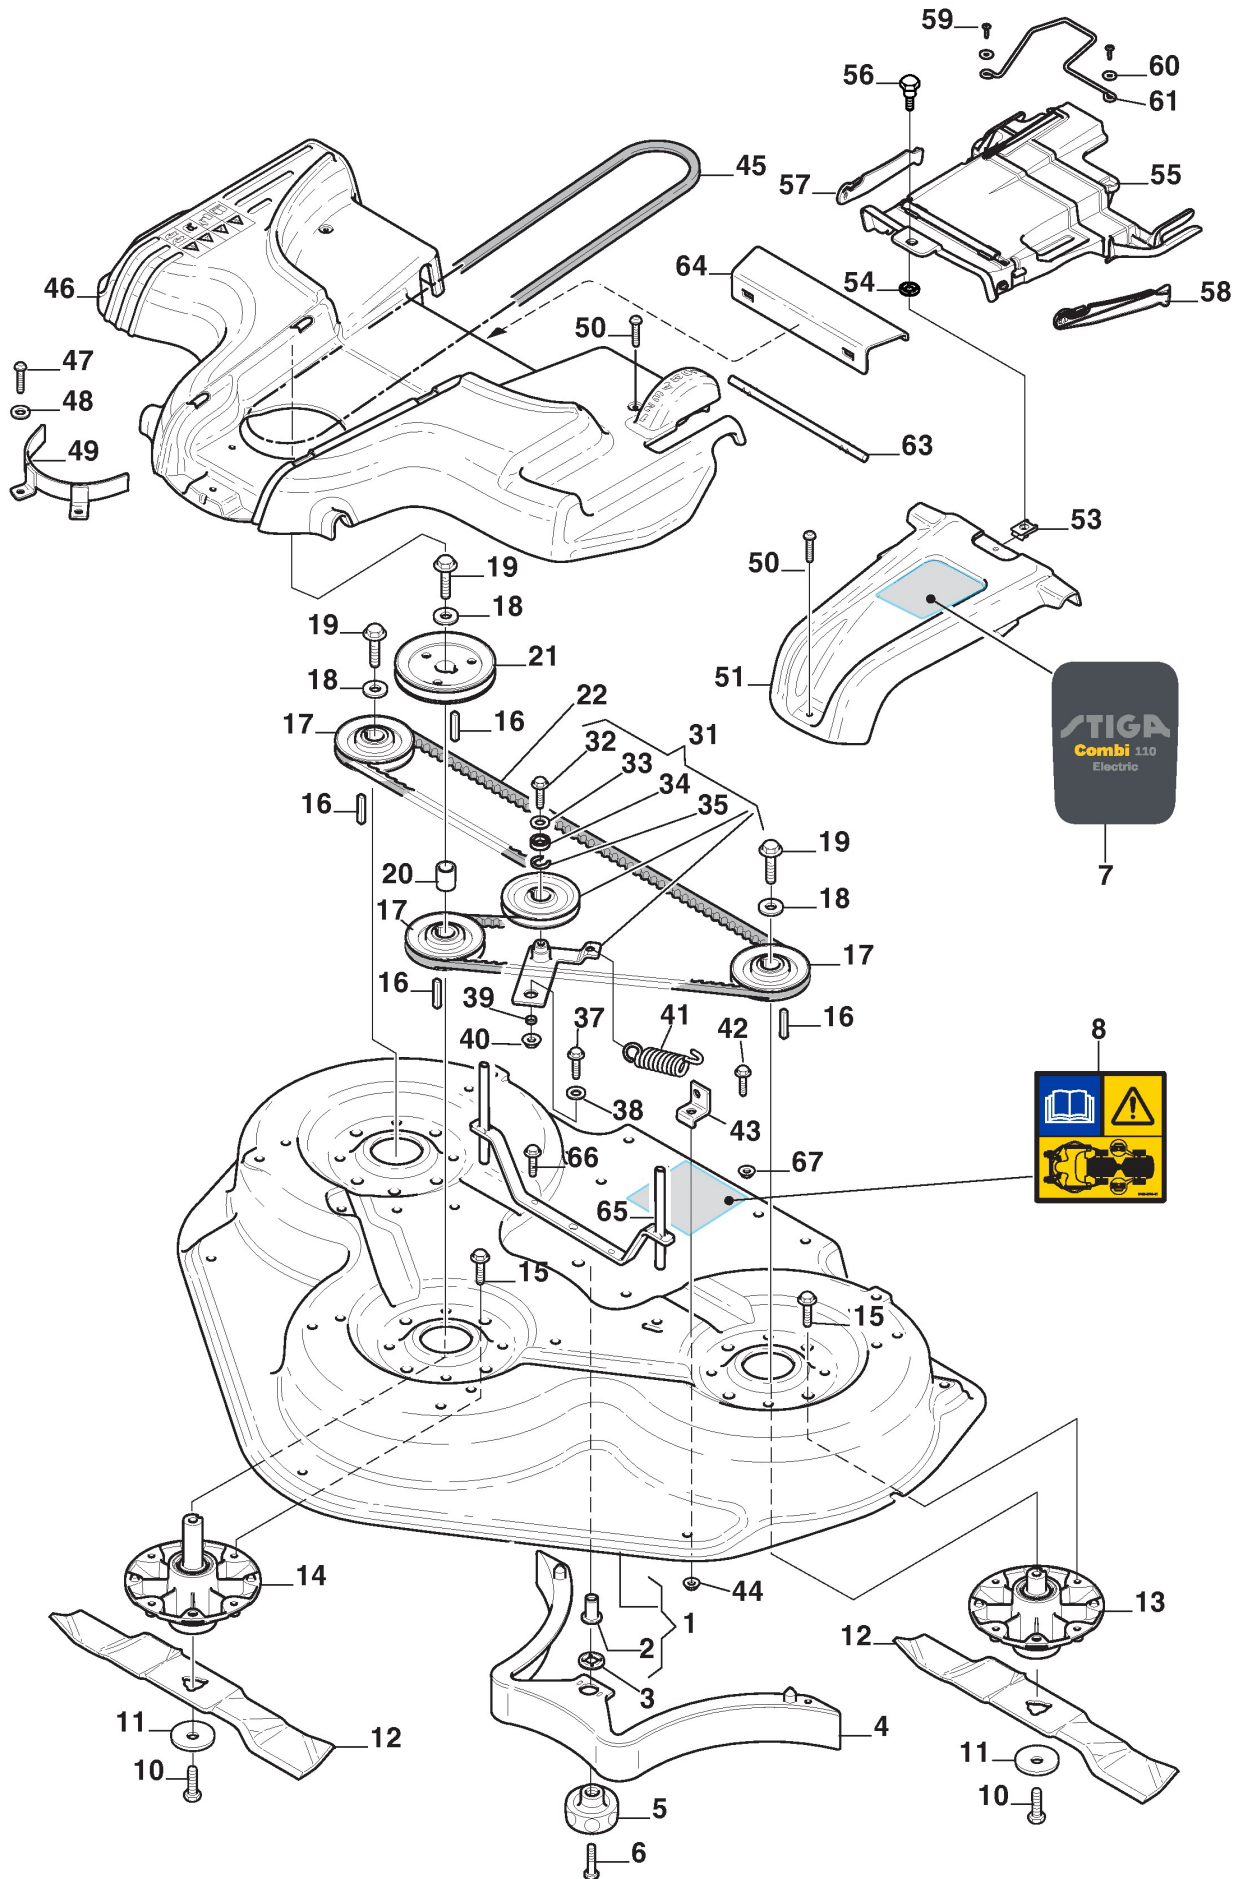

Transmission and Blades

Ref.nr.	Antal	Komponentkode	Beskrivelse	Noter	From	Op til
1	1	1134-5901-01	Mower Deck Casing, Yellow	Inkl. pos 24		
2	1	1134-5595-01	Nut			
3	1	112604899/0	Crown Fastener			
4	1	1134-5966-01	Mulching Plug			
5	1	322399804/1	Knob			
6	1	112691115/0	Screw			
7	1	114368552/0	Label Combi 110 Electric			
8	1	9402-3701-01	Label			
10	3	112692395/1	Screw			
11	3	1134-6211-01	Washer			
12	1	1134-9124-01	Blade Bar Assy (110 Combi)	Sats 3 st/kit of 3		
13	2	1134-5831-01	Bearing Box Assy			
14	1	1134-5831-02	Bearing Box Assy			
15	12	9945-0825-16	Screw			
16	4	9600-0171-01	Key	6 x 6 x 25 mm		
17	3	1137-0015-01	Pulley	Ø = 106 mm		
18	3	1134-5406-01	Washer			
19	3	112692395/1	Screw			
20	1	1134-5400-03	Spacer	L = 20 mm		
21	1	1137-0016-01	Pulley	Ø = 140 mm		
22	1	1134-9041-01	V-Belt	Belt identification item 9585-0067-00		
31	1	1134-7611-01	Tension Roller Assy	Inkl. 32-35		
32	1	9945-0816-16	Screw			
33	1	9699-0056-02	Washer			
34	1	9549-0061-01	Bearing			
35	1	9651-0035-04	Circlip			
37	1	9959-0820-16	Screw			
38	1	9699-0109-02	Washer			
39	1	1134-7618-01	Spacer			
40	1	112154220/0	Nut			
41	1	1134-0327-00	Spring			
42	1	9959-0820-16	Screw			
43	1	1134-5415-01	Spring			
44	1	112154220/0	Nut			
45	1	1134-9108-01	Drive Belt	Belt identification code 9585-0159-01 for model 4WD		
45	1	1134-9151-01	V-Belt	Belt identification code 9585-0201-01 for model 2WD		
46	1	337060013/0	Belt cover			
47	2	9893-0616-16	Screw			
48	1	9699-0060-02	Washer			
49	1	1134-6017-01	Belt Guide			
50	3	9893-0616-16	Screw			
51	1	1137-0269-03	Cover-Yellow			
53	1	1134-4620-02	Nut			
54	1	9675-0016-02	Starlock			
55	1	337060009/0	Belt cover			
56	1	1134-0240-00	Screw			
57	1	337785031/0	Support, Right