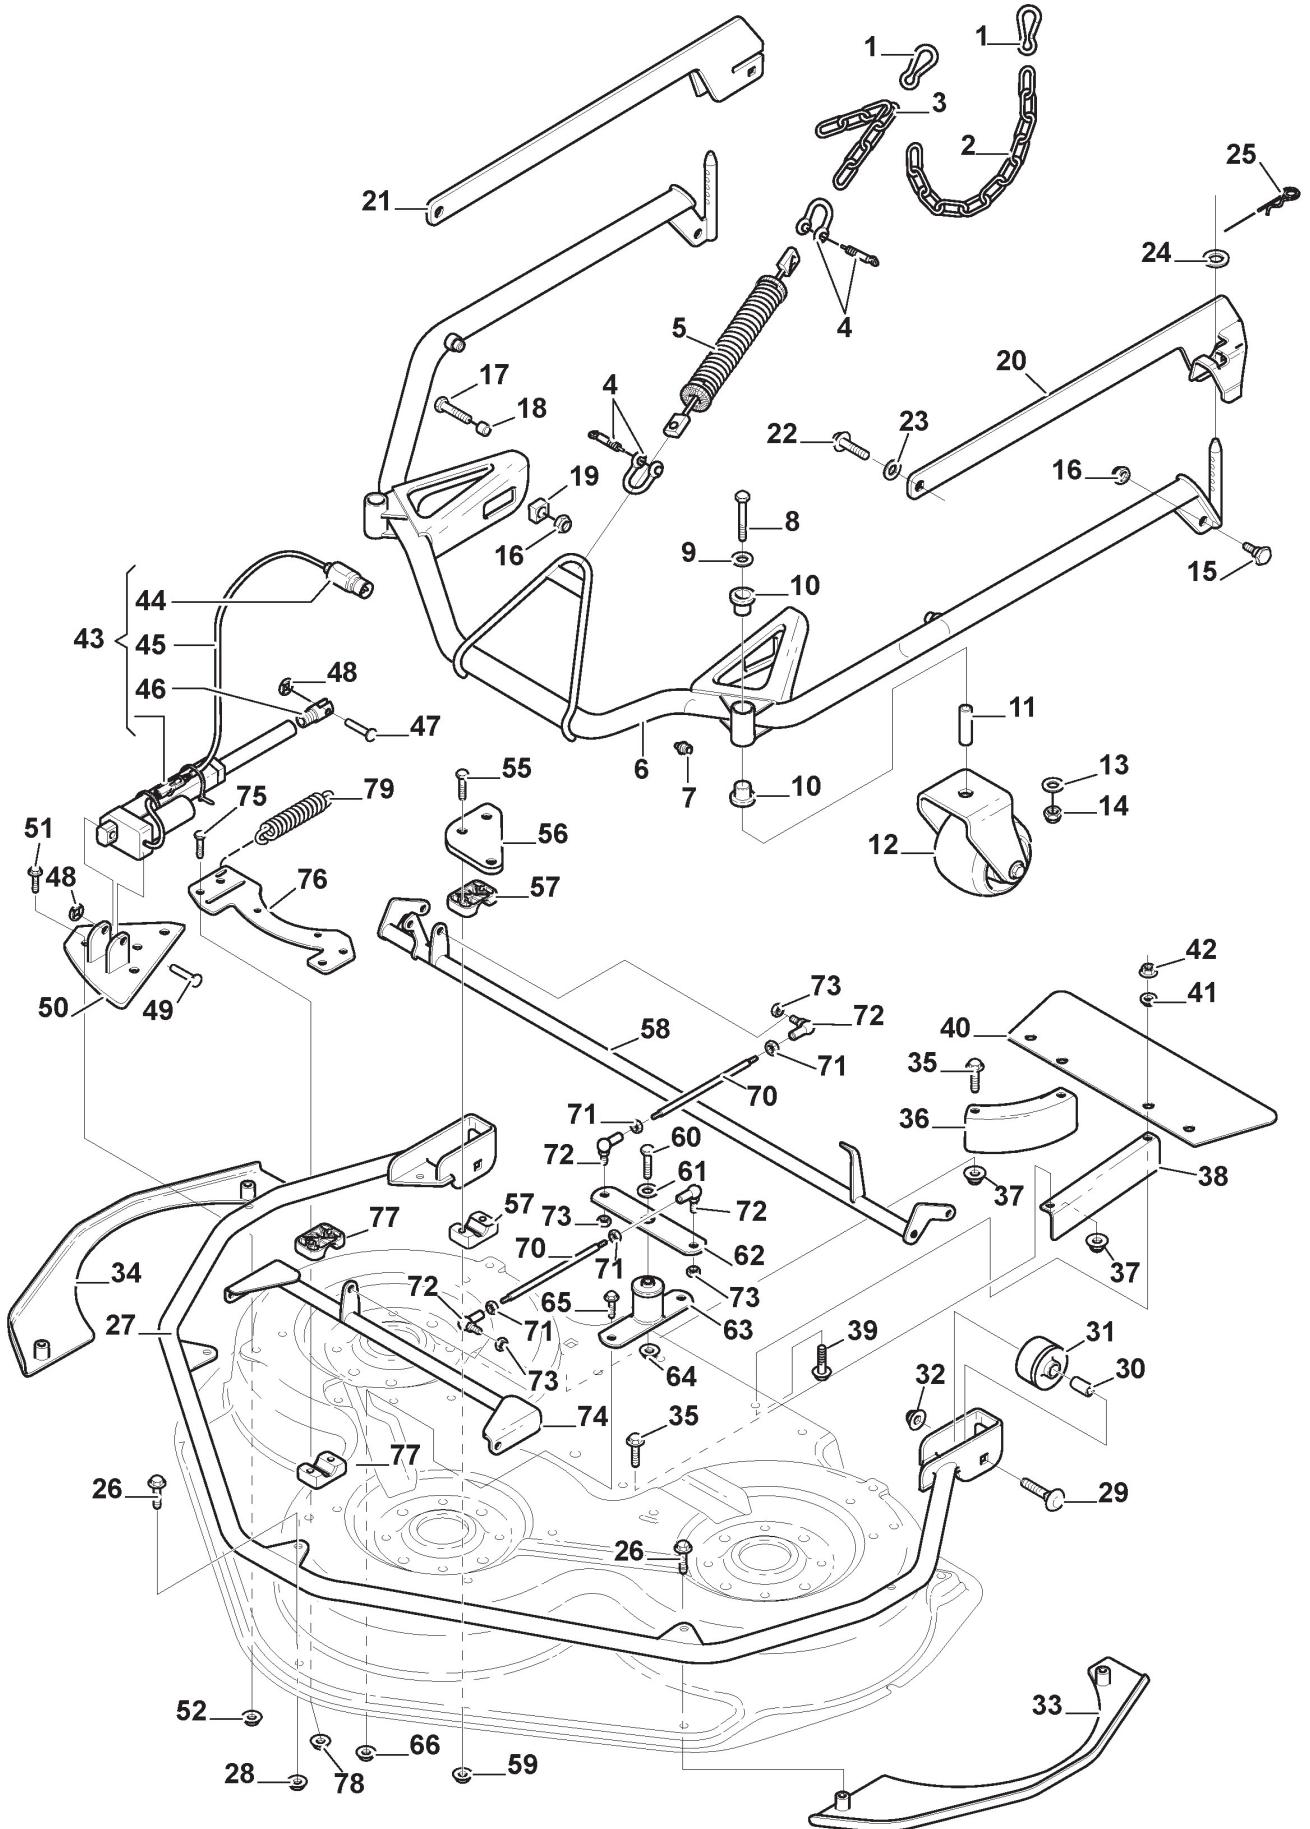

Controls

Ref.nr.	Antal	Komponentkode	Beskrivelse	Noter	From	Op til
1	2	1134-5528-01	Snap Hook			
2	1	1134-6368-03	Chain	12 links		
3	1	1134-6368-02	Chain	7 links		
4	2	1134-2629-01	Lift Link			
5	1	1134-6365-02	Spring			
6	1	387869381/0	Frame			
7	2	112379511/0	Grease Dispenser			
8	2	9997-1090-12	Screw			
9	2	9699-0030-02	Washer			
10	1	1134-9026-01	Bearing	Sats 4 st/kit of 4		
11	2	1134-5677-01	Spacer			
12	2	1134-5884-01	Pivot Wheel Assy			
13	2	9699-0030-02	Washer			
14	2	112156602/0	Nut			
15	2	1134-0240-01	Shoulder screw			
16	4	112155000/0	Nut			
17	2	112793301/0	Screw			
18	2	1134-5626-01	Spacer			
19	2	1134-7595-01	Spacer			
20	1	387785221/0	Mower Deck Arm, Left			
21	1	387785219/0	Mower Deck Arm, Right			
22	2	112800815/0	Screw			
23	2	112523060/0	Washer			
24	2	9699-0123-02	Washer	17x40x6		
25	2	9598-2001-02	Spring Pin			
26	5	9959-0820-16	Screw			
27	1	387869253/0	Protection Frame			
28	1	112154220/0	Nut			
29	2	9897-1060-12	Screw			
30	2	1134-0041-04	Bushing			
31	2	1134-3434-01	Roller			
32	2	9739-1031-22	Nut			
33	1	387603357/0	Wear Protection Assy-Lh			
34	1	387603355/0	Wear Protection Assy-Rh			
35	4	9959-0820-16	Screw			
36	1	1134-5970-01	Guide Plate (Curved)			
37	4	112154220/0	Nut			
38	1	1134-5553-02	Guide Plate-Straight (Black)			
39	2	9959-0820-16	Screw			
40	1	1134-5885-01	Rubber Flap			
41	4	1134-4185-01	Flange Washer			
42	2	112154220/0	Nut			
43	1	118001003/0	Electric Lifter			
44	1	1134-6182-01	Male Terminal			
45	1	1134-6418-01	Cable	L = 835 mm		
46	1	1134-6373-01	Rod End			
47	1	9646-0098-22	Rivet			
48	2	112604899/0	Crown Fastener