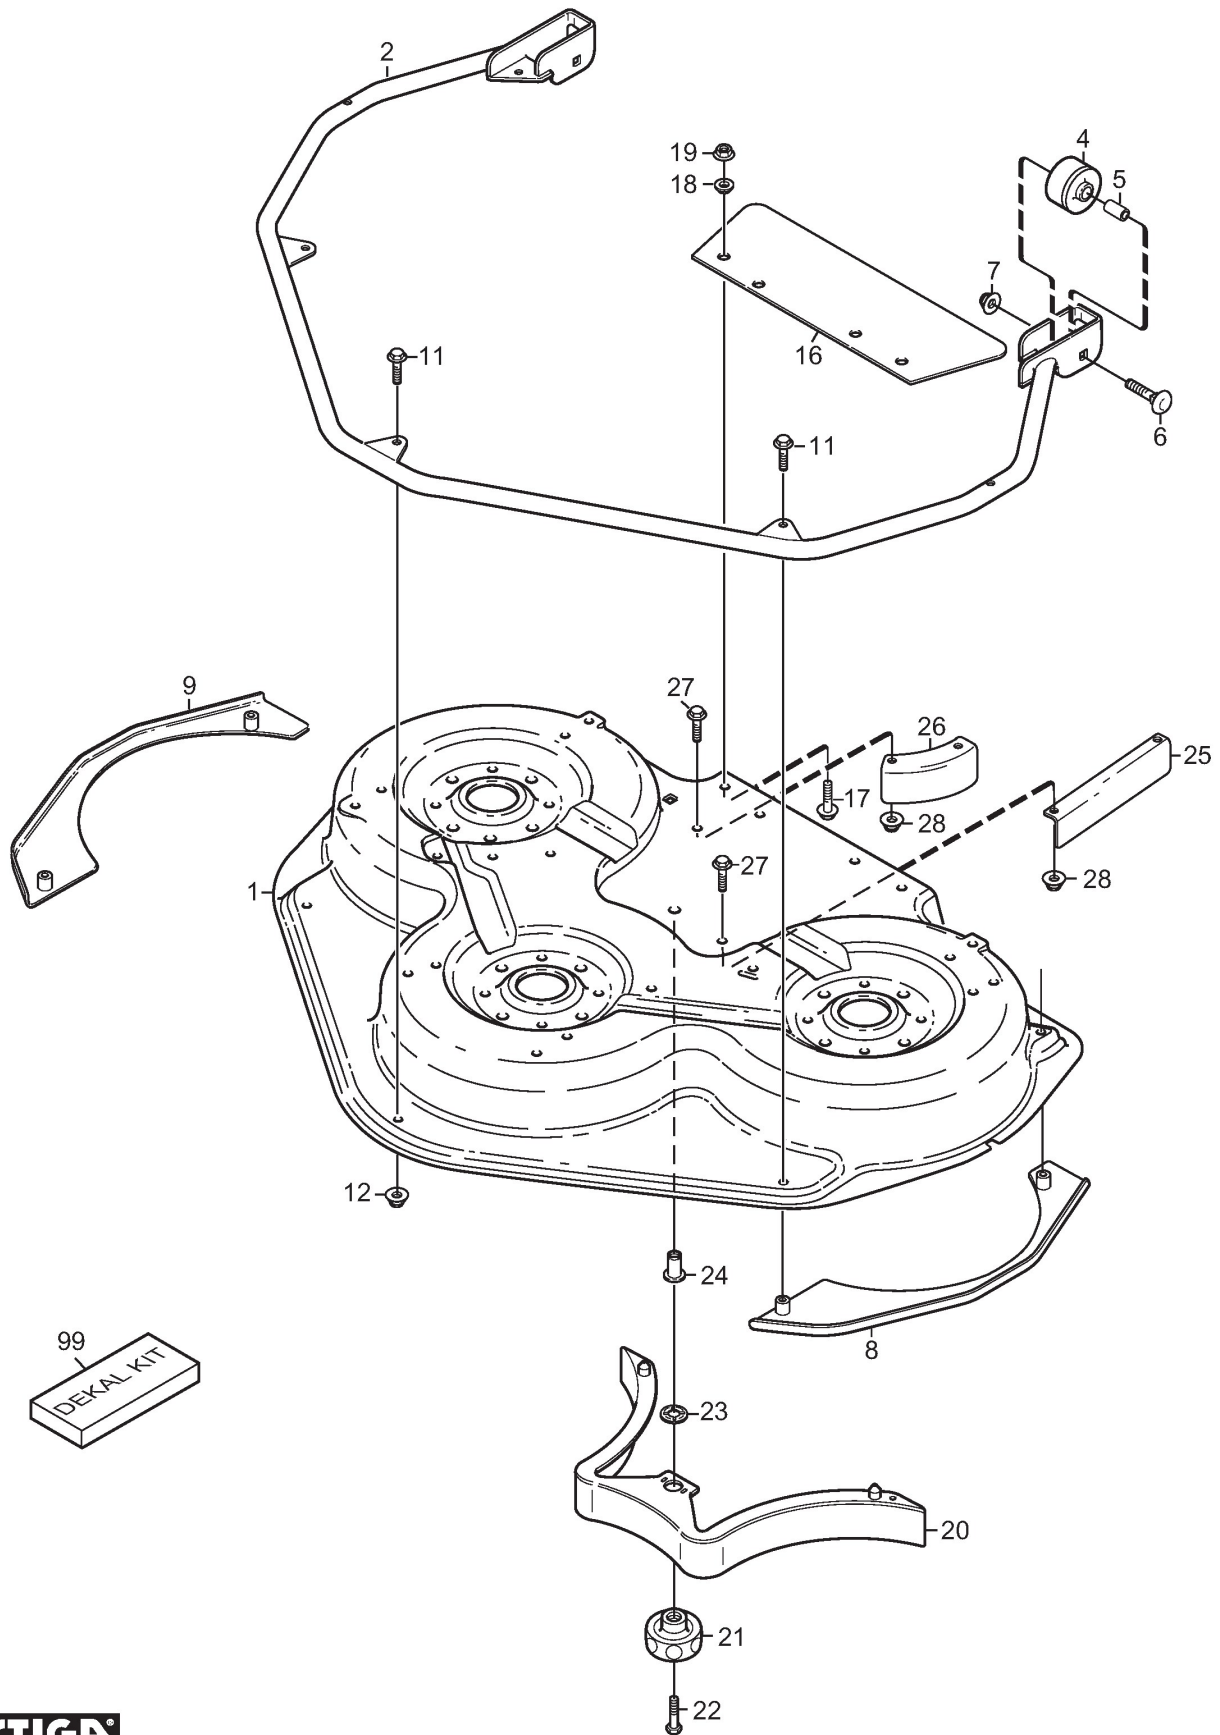

Frame

Ref.nr.	Antal	Komponentkode	Beskrivelse	Noter	From	Op til
1	1	1134-5901-01	Mower Deck Casing, Yellow	Inkl. pos 24		
2	1	1134-5977-02	Protection Frame-Grey			
4	2	1134-3434-01	Roller			
5	2	1134-0041-04	Bushing			
6	2	9897-1060-12	Screw			
7	2	9739-1031-22	Nut			
8	1	1137-0249-01	Wear Protection Assy-Lh			
9	1	1137-0249-02	Wear Protection Assy-Rh			
11	5	9959-0816-16	Screw			
12	1	9739-0831-22	Nut			
16	1	1134-5885-01	Rubber Flap			
17	2	9959-0816-16	Screw			
18	4	1134-4185-01	Flange Washer			
19	2	9739-0831-22	Nut			
20	1	1134-5966-01	Mulching Plug			
21	1	1117-3194-01	Knob			
22	1	9997-0840-16	Screw			
23	1	9675-0012-02	Locking washer			
24	2	1134-5595-01	Nut			
25	1	1134-5553-02	Guide Plate-Straight (Black)			
26	1	1134-5970-01	Guide Plate (Curved)			
27	4	9959-0816-16	Screw			
28	4	9739-0831-22	Nut			
99	1	1134-5594-02	Label