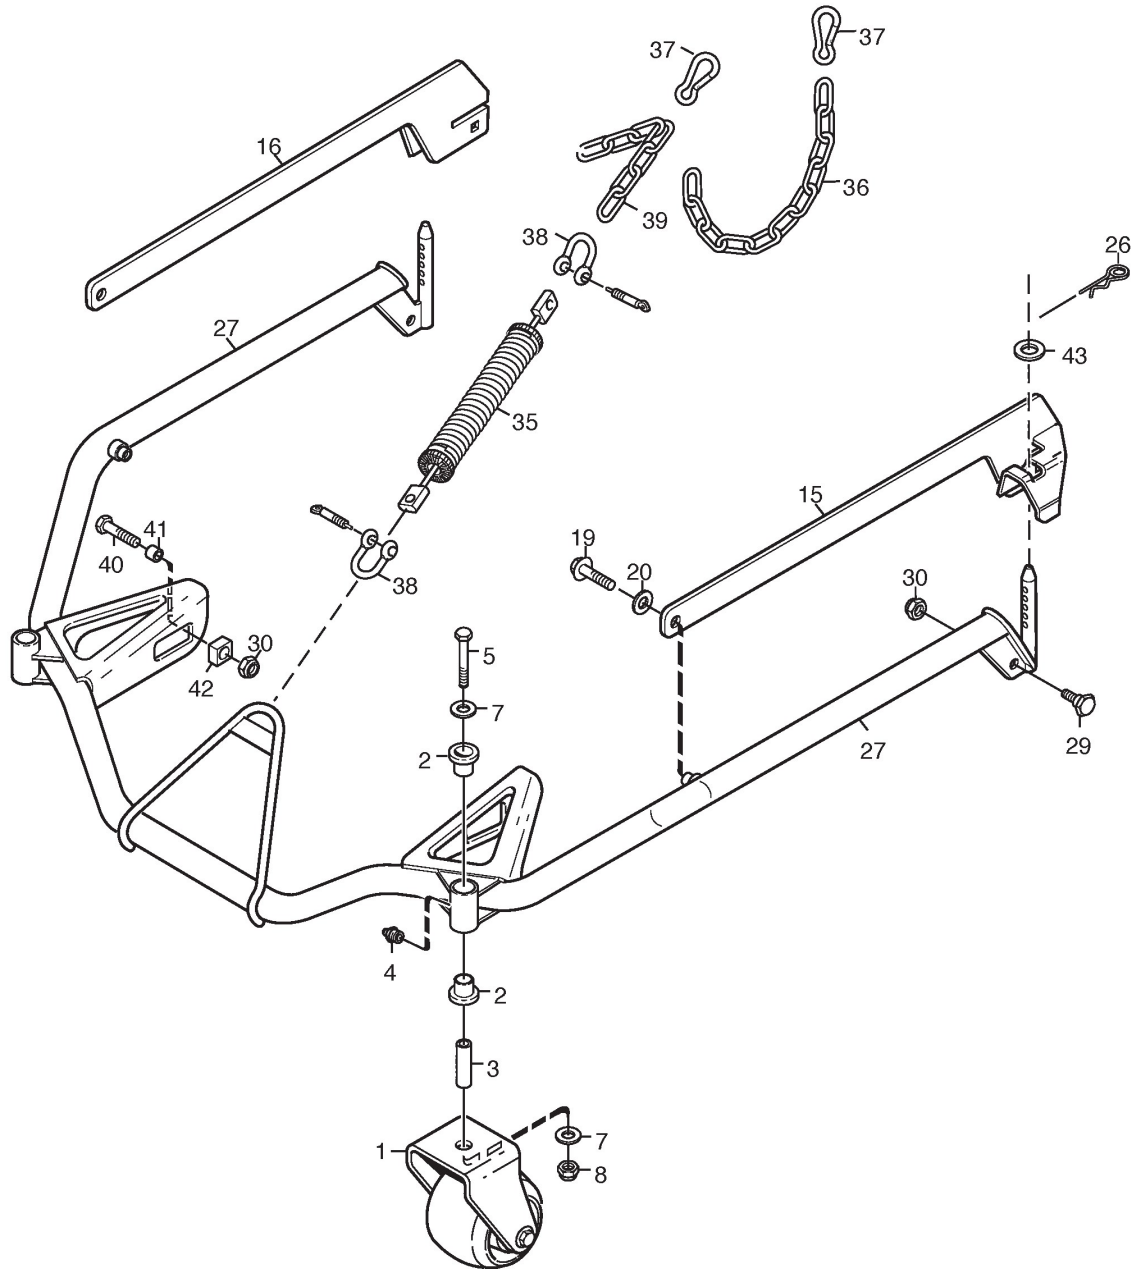

Frame

Ref.nr.	Antal	Komponentkode	Beskrivelse	Noter	From	Op til
1	2	1134-5884-01	Pivot Wheel Assy			
2	4	137038009/0	Bushing			
3	2	1134-5677-01	Spacer			
4	2	9501-0500-00	Grease Dispenser	Sats 4 st/kit of 4		
5	2	9997-1090-12	Screw			
7	4	9699-0030-02	Washer			
8	2	9747-1031-02	Lock Nut			
15	1	1134-6141-01	Grey Mower Deck Arm, Left			
16	1	1134-6141-02	Grey Mower Deck Arm, Right			
19	2	9959-0816-16	Screw			
20	2	9699-0056-02	Washer			
26	2	9598-2001-02	Spring Pin			
27	1	1134-5843-01	Frame-Grey			
29	2	1134-0240-01	Shoulder screw			
30	4	9747-0831-02	Lock Nut			
35	1	1134-6365-02	Spring			
36	1	1134-6368-03	Chain	12 links		
37	2	1134-5528-01	Snap Hook			
38	2	1134-2629-01	Lift Link			
39	1	1134-6368-02	Chain	7 links		
40	2	9997-0825-16	Screw			
41	2	1134-5626-01	Spacer			
42	2	1134-7595-01	Spacer			
43	2	9699-0123-02	Washer	17x40x6		
99	1	8211-7001-10	Owner's Manual	Ej ill/not ill.