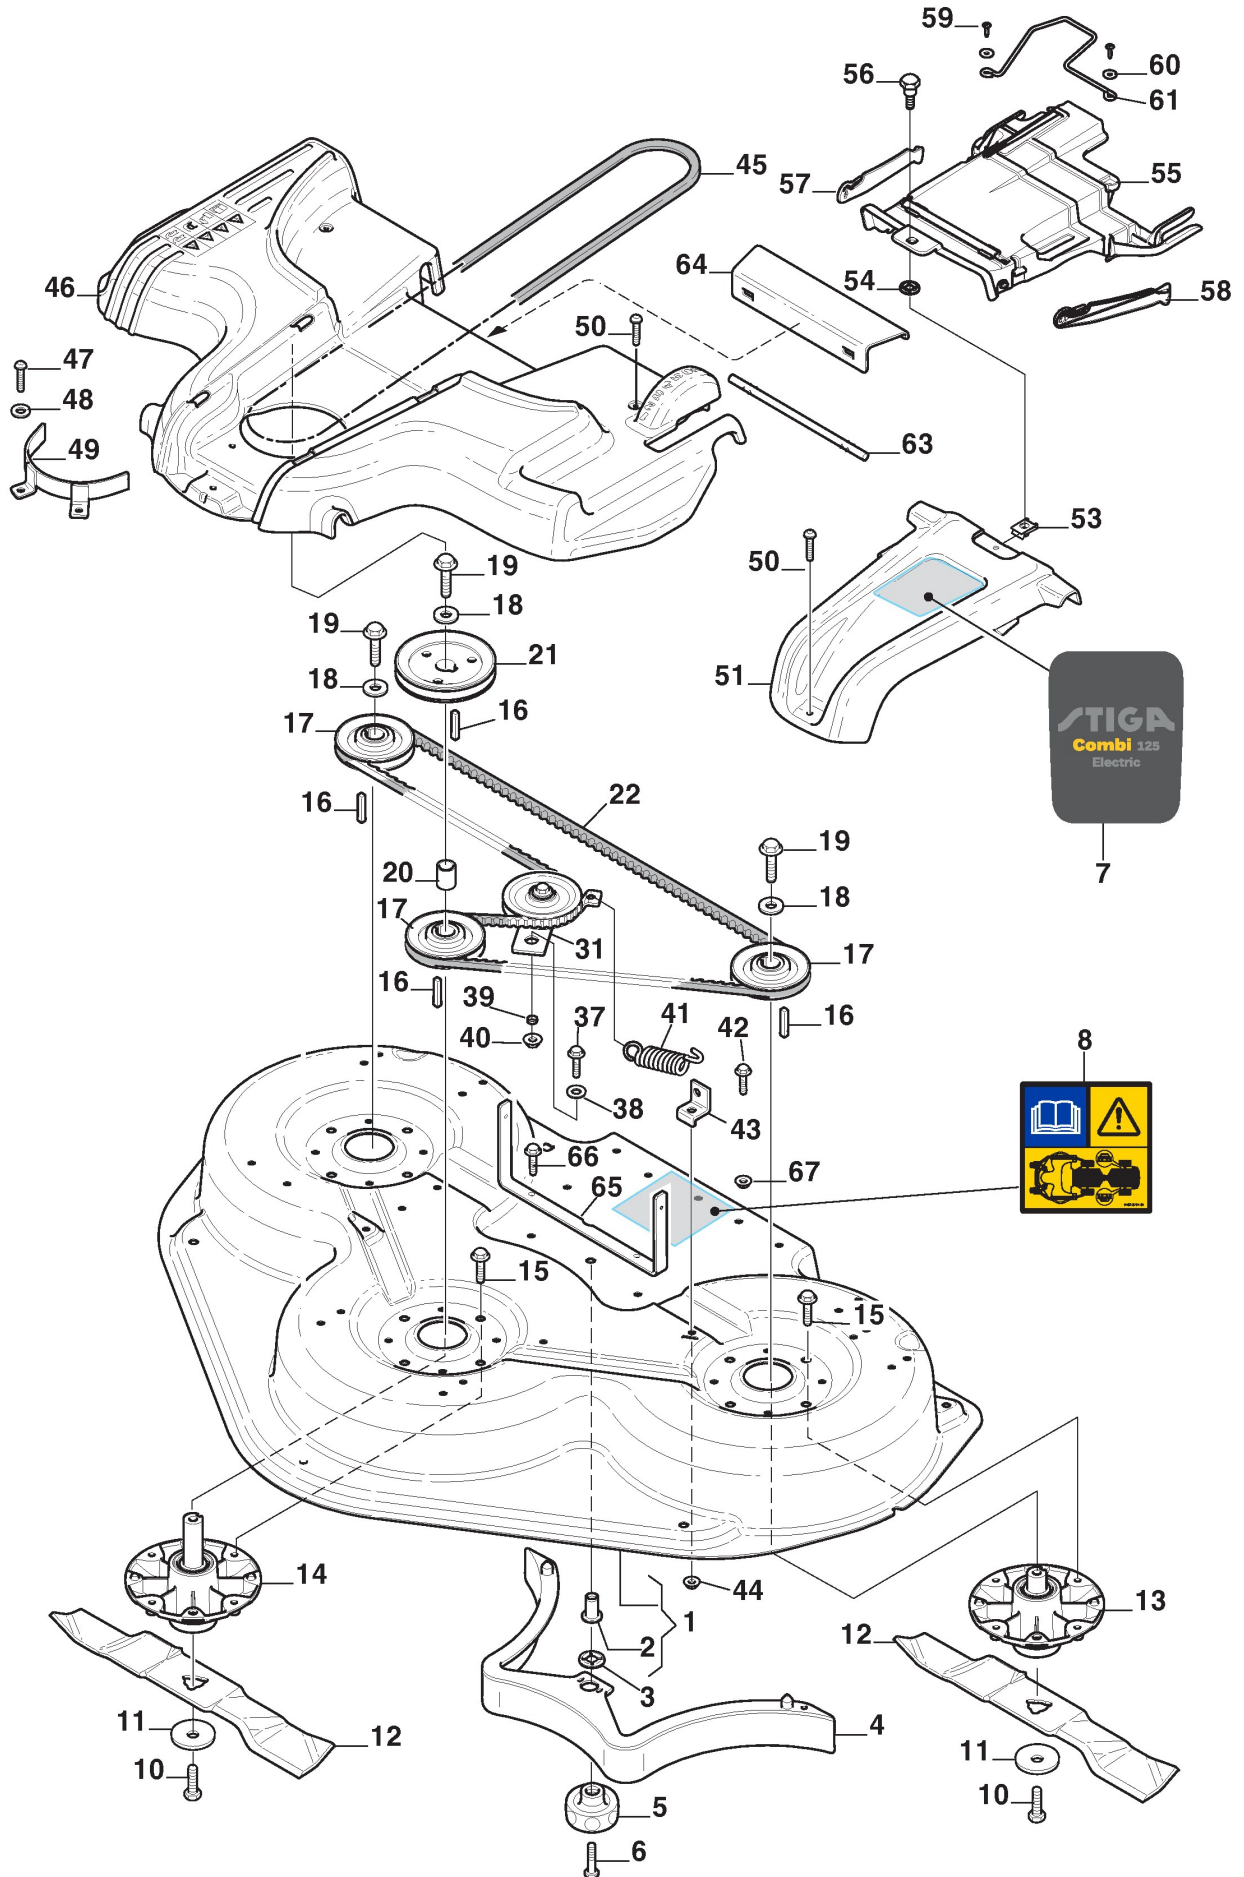

Transmission and Blades

Ref.nr.	Antal	Komponentkode	Beskrivelse	Noter	From	Op til
63	1	1137-1090-01	Pin			
64	1	1134-6103-01	Wear Protection			
65	1	1137-1080-01	Bracket			
66	1	112800815/0	Screw			
67	1	112154220/0	Nut