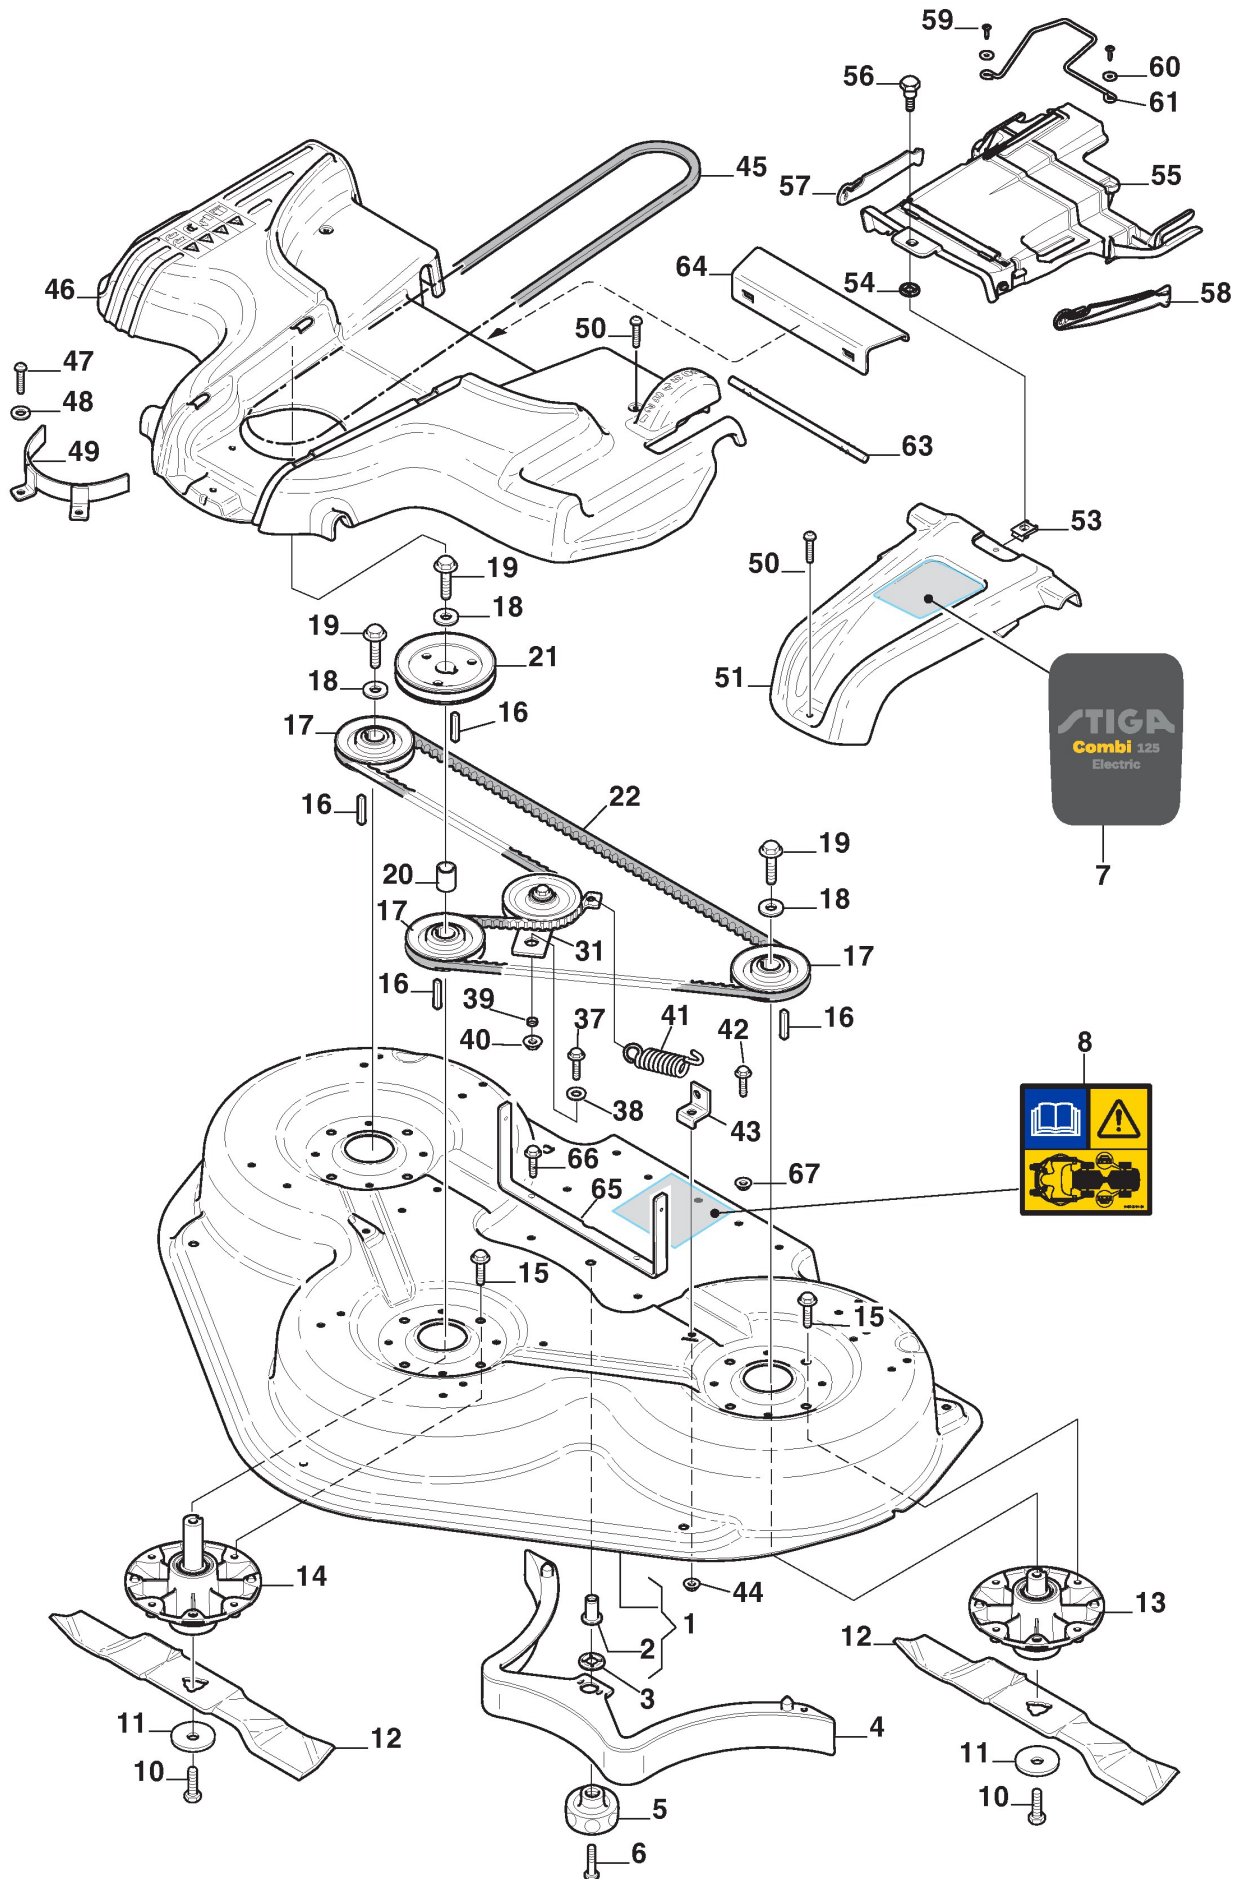

Transmission and Blades

Ref.nr.	Antal	Komponentkode	Beskrivelse	Noter	From	Op til
1	1	387561517/0	Casing			
2	1	1134-5595-01	Nut			
3	1	112604899/0	Crown Fastener			
4	1	1134-5409-02	Mulch Plug-Black			
5	1	322399804/1	Knob			
6	1	112691115/0	Screw			
7	1	114368553/0	Label Combi 125 Electric			
8	1	9402-3701-01	Label			
10	3	112692395/2	Screw			
11	3	1134-6211-01	Washer			
12	1	1134-9125-01	Blade Bar Assy (125 Combi)	Sats 3 st/kit of 3		
13	2	387203000/0	Shaft Flange Assy			
14	1	387203001/0	Shaft Flange Assy			
15	12	9945-0825-16	Screw			
16	4	9600-0171-01	Key	6 x 6 x 25 mm		
17	3	1137-0015-01	Pulley	Ø = 106 mm		
18	3	1134-5406-01	Washer			
19	3	112692395/2	Screw			
20	1	1134-5400-03	Spacer	L = 20 mm		
21	1	1137-0017-01	Pulley	Ø = 150 mm		
22	1	1134-9087-01	Drive Belt	Belt identification code 9585-0142-01		
31	1	387605019/0	Tension Roller Assy			
37	1	9959-0820-16	Screw			
38	1	9699-0109-02	Washer			
39	1	1134-7618-01	Spacer			
40	1	112154220/0	Nut			
41	1	1134-0327-00	Spring			
42	1	9959-0820-16	Screw			
43	1	1134-5415-01	Spring			
44	1	112154220/0	Nut			
45	1	1134-9103-01	Drive Belt	Belt identification code 9585-0156-01 for model 4WD		
45	1	1134-9152-01	V-Belt	Belt identification code 9585-0202-01 for model 2WD		
46	1	337060013/0	Belt cover			
47	2	9893-0616-16	Screw			
48	1	9699-0060-02	Washer			
49	1	1134-6017-01	Belt Guide			
50	3	9893-0616-16	Screw			
51	1	1137-0269-03	Cover-Yellow			
53	1	1134-4620-02	Nut			
54	1	9675-0016-02	Starlock			
55	1	337060009/0	Belt cover			
56	1	1134-0240-00	Screw			
57	1	337785031/0	Support, Right			
58	1	337785033/0	Support, Left			
59	2	112728699/0	Screw			
60	2	112521460/0	Washer			
61	1	137294102/0	Belt Guide