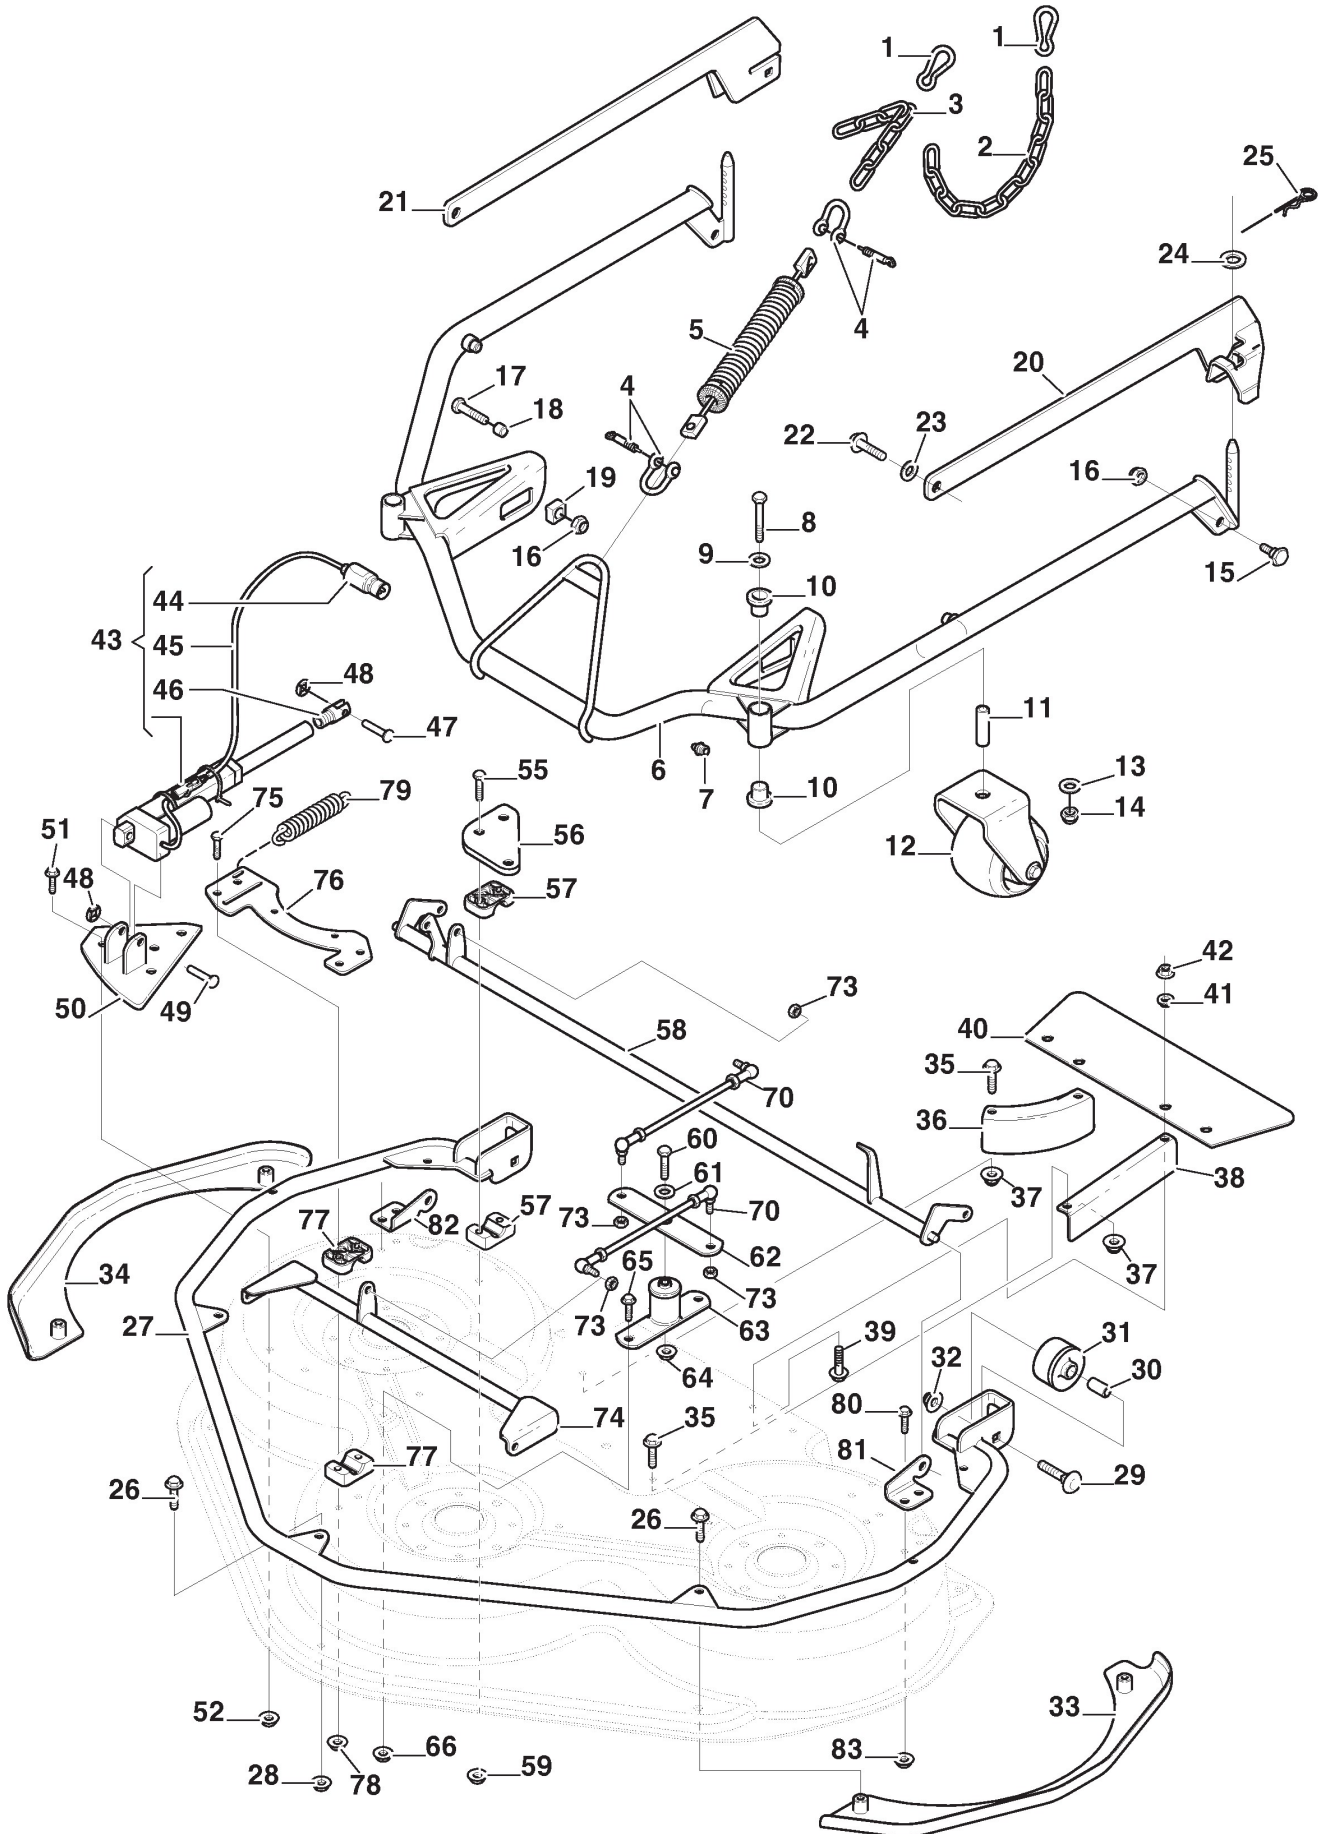

Controls

Ref.nr.	Antal	Komponentkode	Beskrivelse	Noter	From	Op til
1	2	1134-5528-01	Snap Hook			
2	1	1134-6368-03	Chain	12 links		
3	1	1134-6368-02	Chain	7 links		
4	2	1134-2629-01	Lift Link			
5	1	1134-6365-02	Spring			
6	1	387869381/0	Frame			
7	2	112379511/0	Grease Dispenser			
8	2	9997-1090-12	Screw			
9	2	9699-0030-02	Washer			
10	4	137038009/0	Bushing			
11	2	1134-5677-01	Spacer			
12	2	1134-5884-01	Pivot Wheel Assy			
13	2	9699-0030-02	Washer			
14	2	112156602/0	Nut			
15	2	1134-0240-01	Shoulder screw			
16	4	112155000/0	Nut			
17	2	112793301/0	Screw			
18	2	1134-5626-01	Spacer			
19	2	1134-7595-01	Spacer			
20	1	387785221/0	Mower Deck Arm, Left			
21	1	387785219/0	Mower Deck Arm, Right			
22	2	112800815/0	Screw			
23	2	112523060/0	Washer			
24	2	9699-0104-02	Washer	17x40x6		
25	2	9598-2001-02	Spring Pin			
26	5	9959-0820-16	Screw			
27	1	387869251/0	Protection Frame			
28	1	112154220/0	Nut			
29	2	9897-1060-12	Screw			
30	2	1134-0041-04	Bushing			
31	2	1134-3434-01	Roller			
32	2	9739-1031-22	Nut			
33	1	387603353/0	Wear Protection Assy-Lh			
34	1	387603351/0	Wear Protection Assy-Rh			
35	4	9959-0820-16	Screw			
36	1	1134-5554-02	Guide Plate-Curved (Black)			
37	4	112154220/0	Nut			
38	1	1134-5553-02	Guide Plate-Straight (Black)			
39	2	9959-0820-16	Screw			
40	1	1134-5885-01	Rubber Flap			
41	4	1134-4185-01	Flange Washer			
42	2	112154220/0	Nut			
43	1	118001003/0	Electric Lifter			
44	1	1134-6182-01	Male Terminal			
45	1	1134-6418-01	Cable	L = 835 mm		
46	1	1134-6373-01	Rod End			
47	1	9646-0098-22	Rivet			
48	2	112604899/0	Crown Fastener