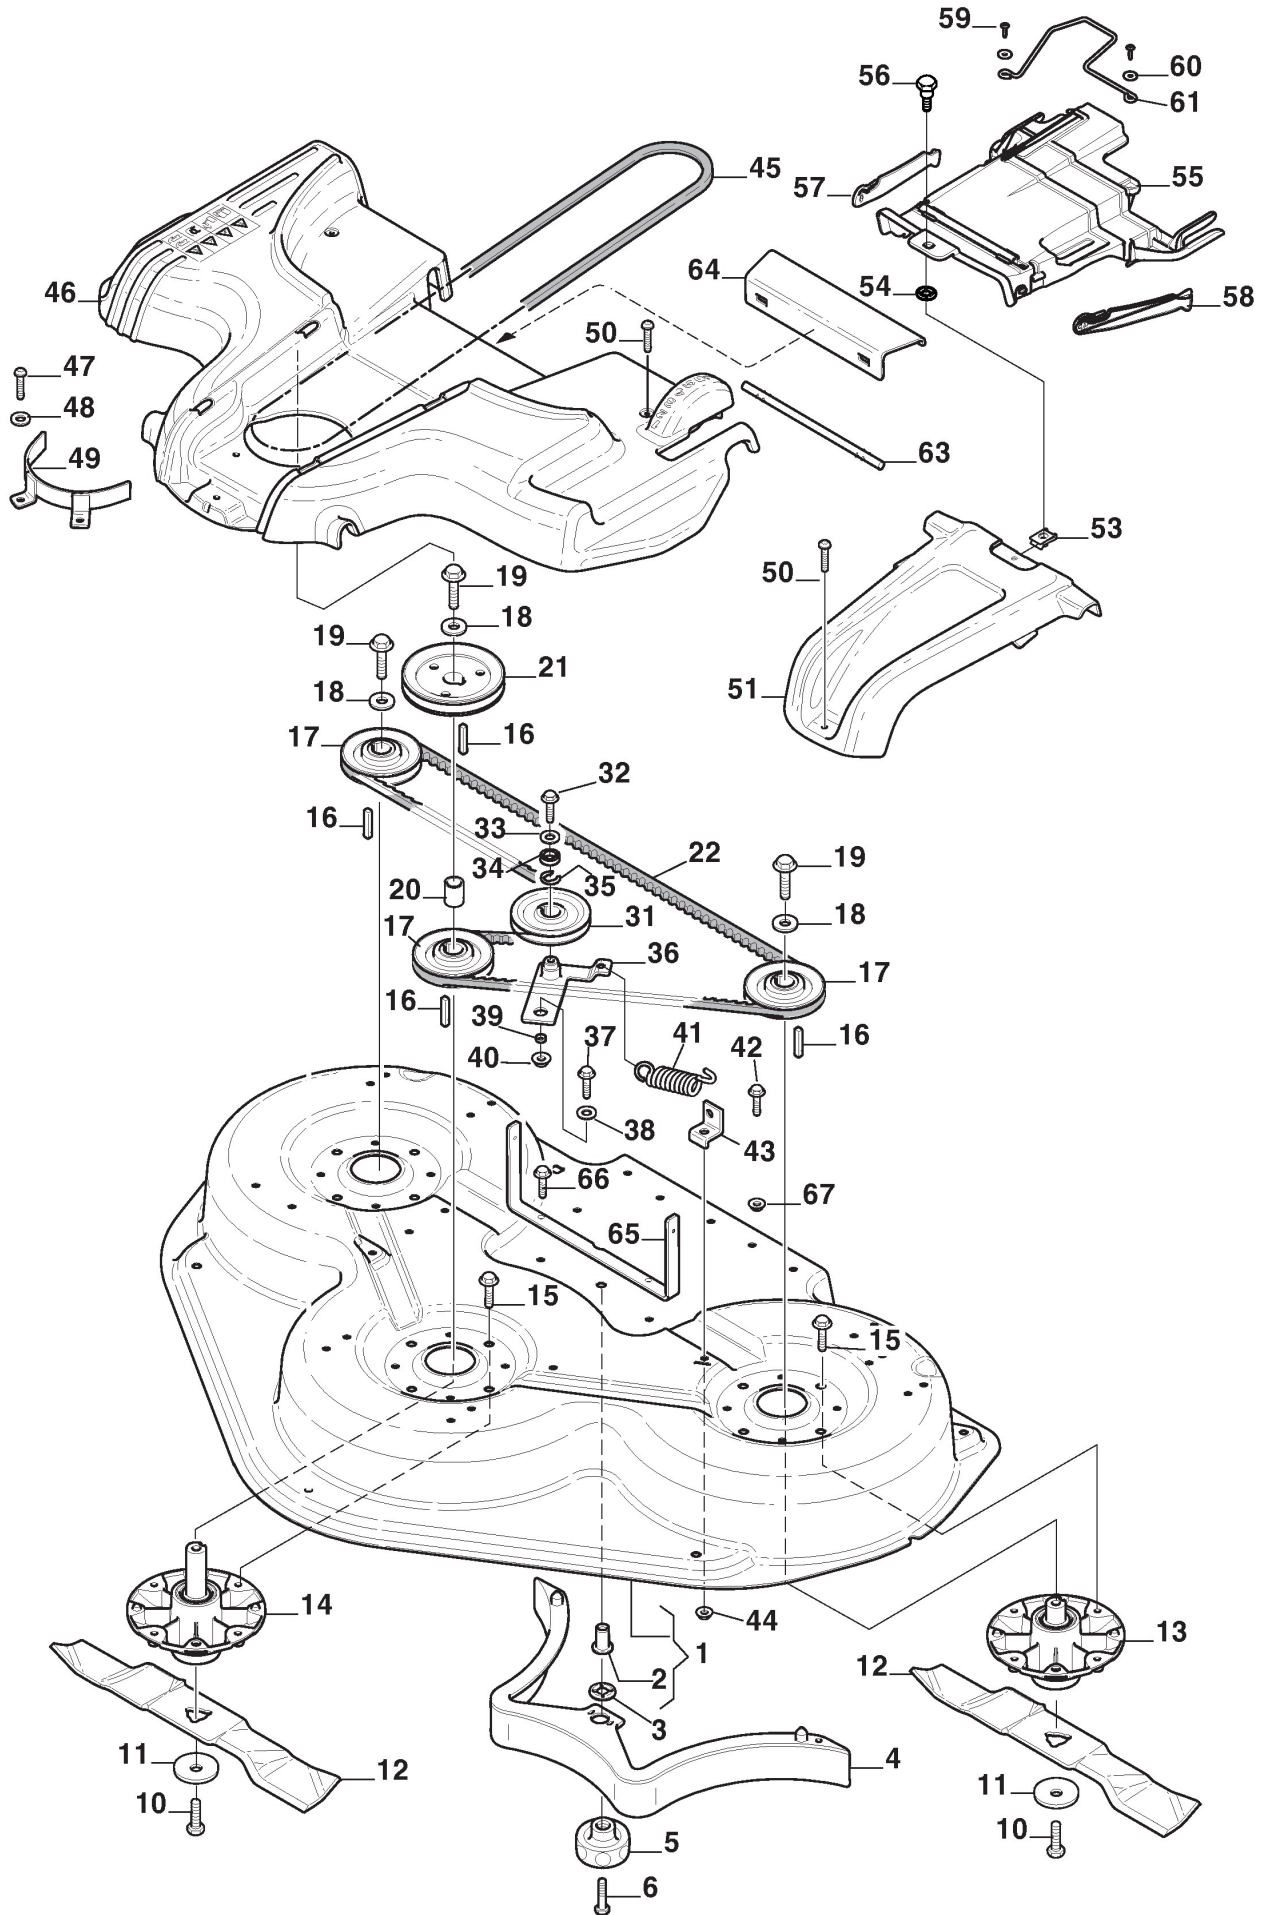

Transmission and Blades

Ref.nr.	Antal	Komponentkode	Beskrivelse	Noter	From	Op til
1	1	1134-7750-01	Casing	Inkl. pos 24		
2	1	1134-5595-01	Nut			
3	1	112604899/0	Crown Fastener			
4	1	1134-5409-02	Mulch Plug-Black			
5	1	322399804/1	Knob			
6	1	112691115/0	Screw			
10	3	112692395/1	Screw			
11	3	1134-6211-01	Washer			
12	1	1134-9125-01	Blade Bar Assy (125 Combi)	Sats 3 st/kit of 3		
13	2	1134-5831-01	Bearing Box Assy			
14	1	1134-5831-02	Bearing Box Assy			
15	12	9945-0825-16	Screw			
16	4	9600-0171-01	Key	6 x 6 x 25 mm		
17	3	1137-0015-01	Pulley	Ø = 106 mm		
18	3	1134-5406-01	Washer			
19	3	112692395/1	Screw			
20	1	1134-5400-03	Spacer	L = 20 mm		
21	1	1137-0017-01	Pulley	Ø = 150 mm		
22	1	1134-9087-01	Drive Belt	9585-0142-01		
31	1	1134-7611-01	Tension Roller Assy	Inkl. 15,20-21,23-24		
32	1	9945-0816-16	Screw			
33	1	9699-0056-02	Washer			
34	1	9549-0061-01	Bearing			
35	1	1134-0325-04	Tension Arm			
35	1	9651-0035-04	Circlip			
37	1	9959-0820-16	Screw			
38	1	9699-0109-02	Washer			
39	1	1134-7618-01	Spacer			
40	1	112154220/0	Nut			
41	1	1134-0327-00	Spring			
42	1	9959-0820-16	Screw			
43	1	1134-5415-01	Spring			
44	1	112154220/0	Nut			
45	1	1134-9103-01	Drive Belt	9585-0156-01 4WD		
45	1	1134-9152-01	V-Belt	9585-0202-01 2WD		
45	1	9585-0202-01	V-Belt	Replaced by Service Code: 1134-9152-01		
46	1	337060013/0	Belt cover			
47	2	9893-0616-16	Screw			
48	1	9699-0060-02	Washer			
49	1	1134-6017-01	Belt Guide			
50	3	9893-0616-16	Screw			
51	1	1137-0269-03	Cover-Yellow			
53	1	1134-4620-02	Nut			
54	1	9675-0016-02	Starlock			
55	1	337060009/0	Belt cover			
56	1	1134-0240-00	Screw			
57	1	337785031/0	Support, Right			
58	1	337785033/0	Support, Left