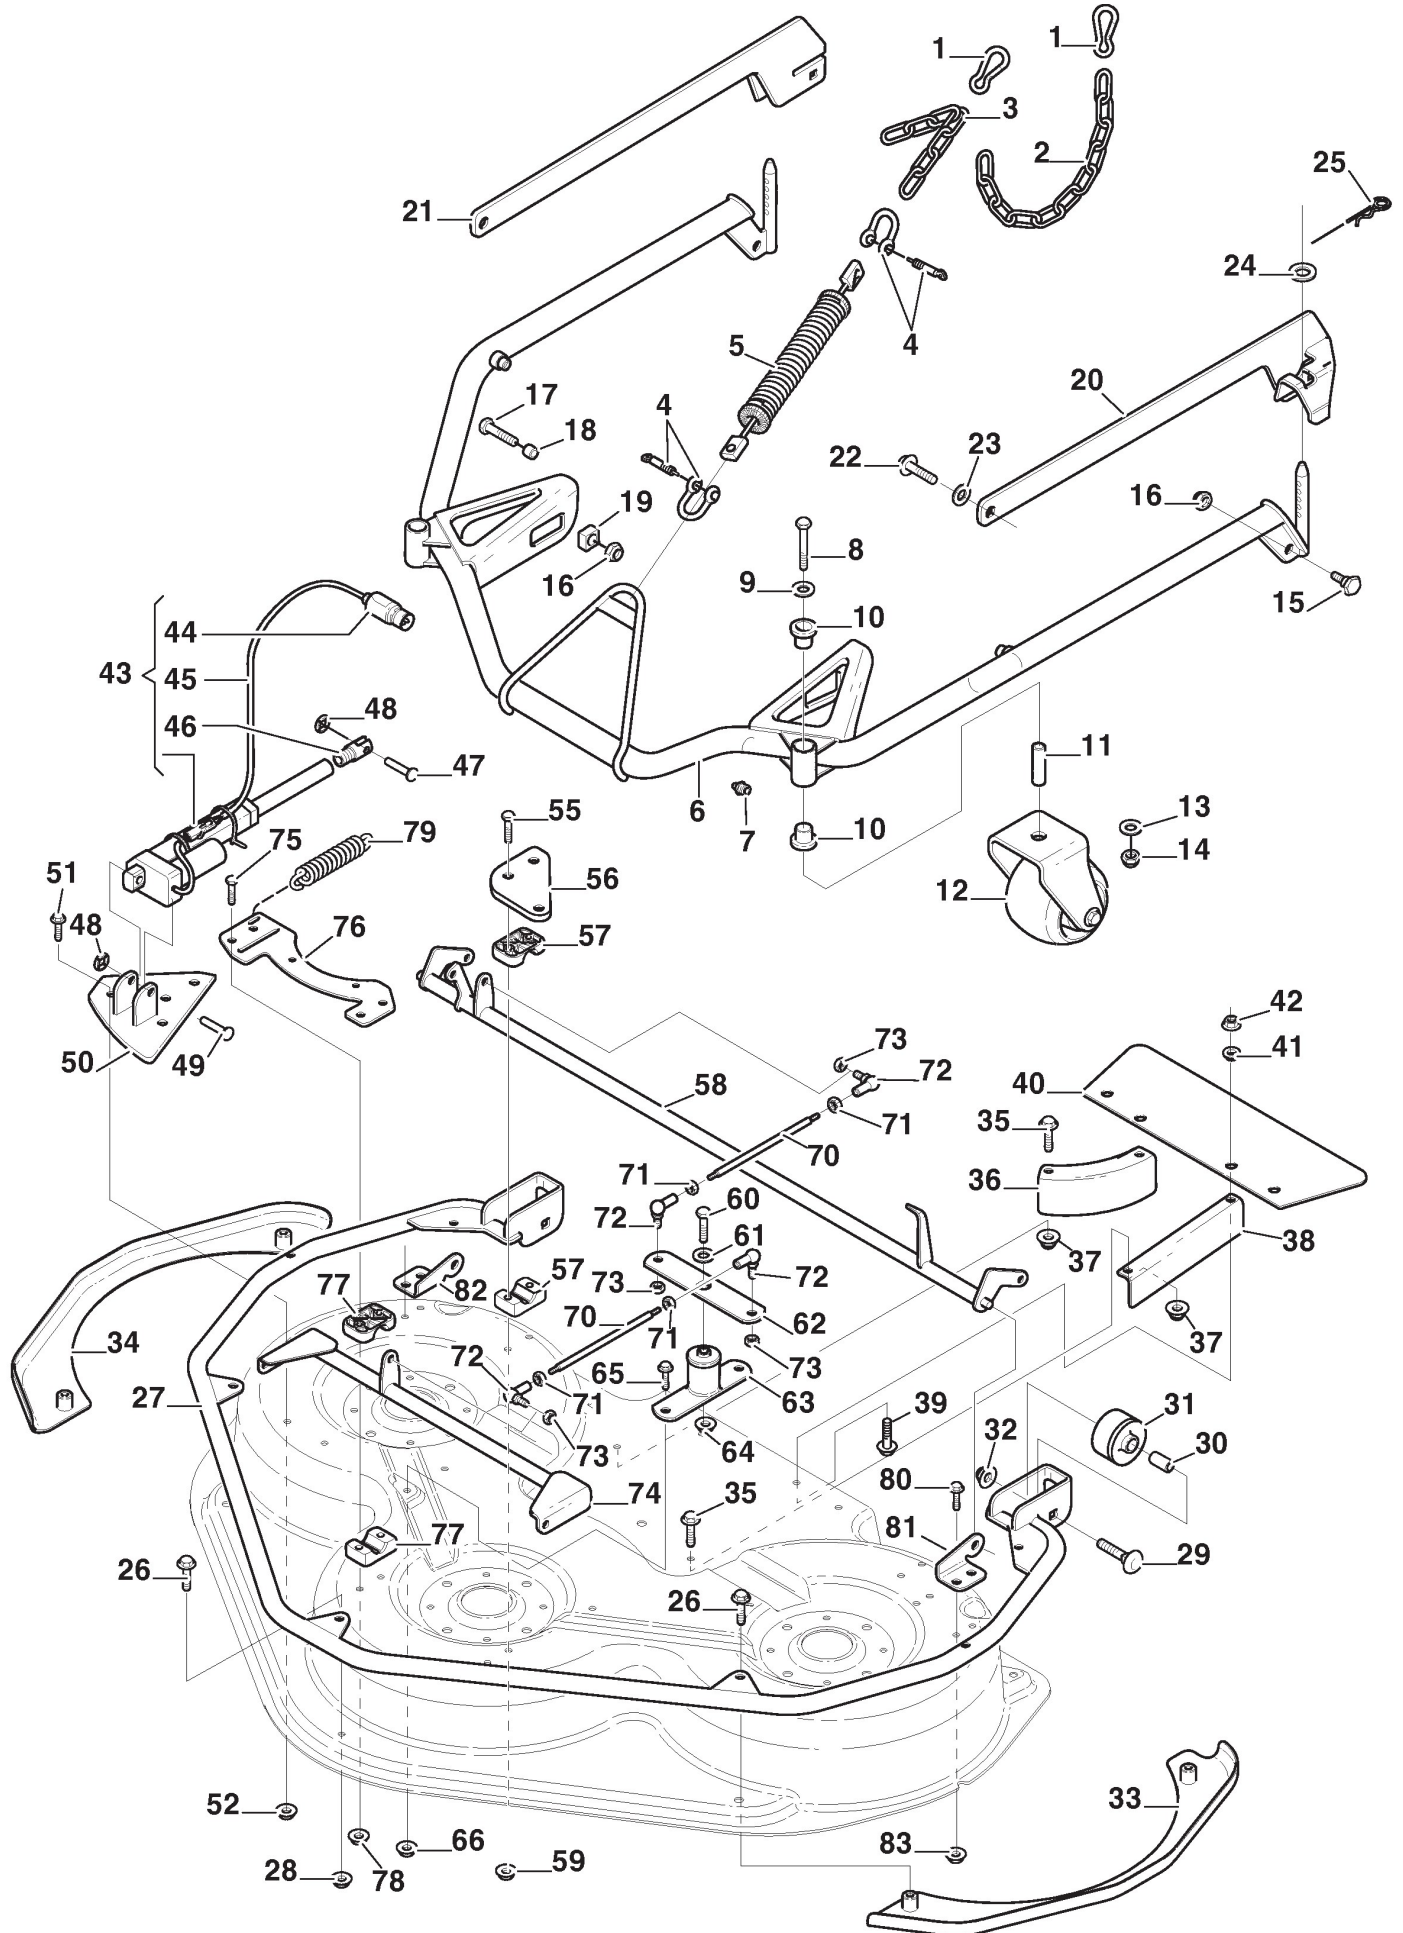

Controls

Ref.nr.	Antal	Komponentkode	Beskrivelse	Noter	From	Op til
1	2	1134-5528-01	Snap Hook			
2	1	1134-6368-03	Chain	12 links		
3	1	1134-6368-02	Chain	7 links		
4	2	1134-2629-01	Lift Link			
5	1	1134-6365-02	Spring			
6	1	387869381/0	Frame			
7	2	112379511/0	Grease Dispenser			
8	2	9997-1090-12	Screw			
9	2	9699-0030-02	Washer			
10	4	137038009/0	Bushing			
11	2	1134-5677-01	Spacer			
12	2	1134-5884-01	Pivot Wheel Assy			
13	2	9699-0030-02	Washer			
14	2	112156602/0	Nut			
15	2	1134-0240-01	Shoulder screw			
16	4	112155000/0	Nut			
17	2	112793301/0	Screw			
18	2	1134-5626-01	Spacer			
19	2	1134-7595-01	Spacer			
20	1	387785221/0	Mower Deck Arm, Left			
21	1	387785219/0	Mower Deck Arm, Right			
22	2	112800815/0	Screw			
23	2	112523060/0	Washer			
24	2	9699-0123-02	Washer	17x40x6		
25	2	9598-2001-02	Spring Pin			
26	5	9959-0820-16	Screw			
27	1	387869251/0	Protection Frame			
28	1	112154220/0	Nut			
29	2	9897-1060-12	Screw			
30	2	1134-0041-04	Bushing			
31	2	1134-3434-01	Roller			
32	2	9739-1031-22	Nut			
33	1	387603353/0	Wear Protection Assy-Lh			
34	1	387603351/0	Wear Protection Assy-Rh			
35	4	9959-0820-16	Screw			
36	1	1134-5554-02	Guide Plate-Curved (Black)			
37	4	112154220/0	Nut			
38	1	1134-5553-02	Guide Plate-Straight (Black)			
39	2	9959-0820-16	Screw			
40	1	1134-5885-01	Rubber Flap			
41	4	1134-4185-01	Flange Washer			
42	2	112154220/0	Nut			
43	1	1134-6416-01	Electric Lifter			
44	1	1134-6182-01	Male Terminal			
45	1	1134-6418-01	Cable	L = 835 mm		
46	1	1134-6373-01	Rod End			
47	1	9646-0098-22	Rivet			
48	2	112604899/0	Crown Fastener			