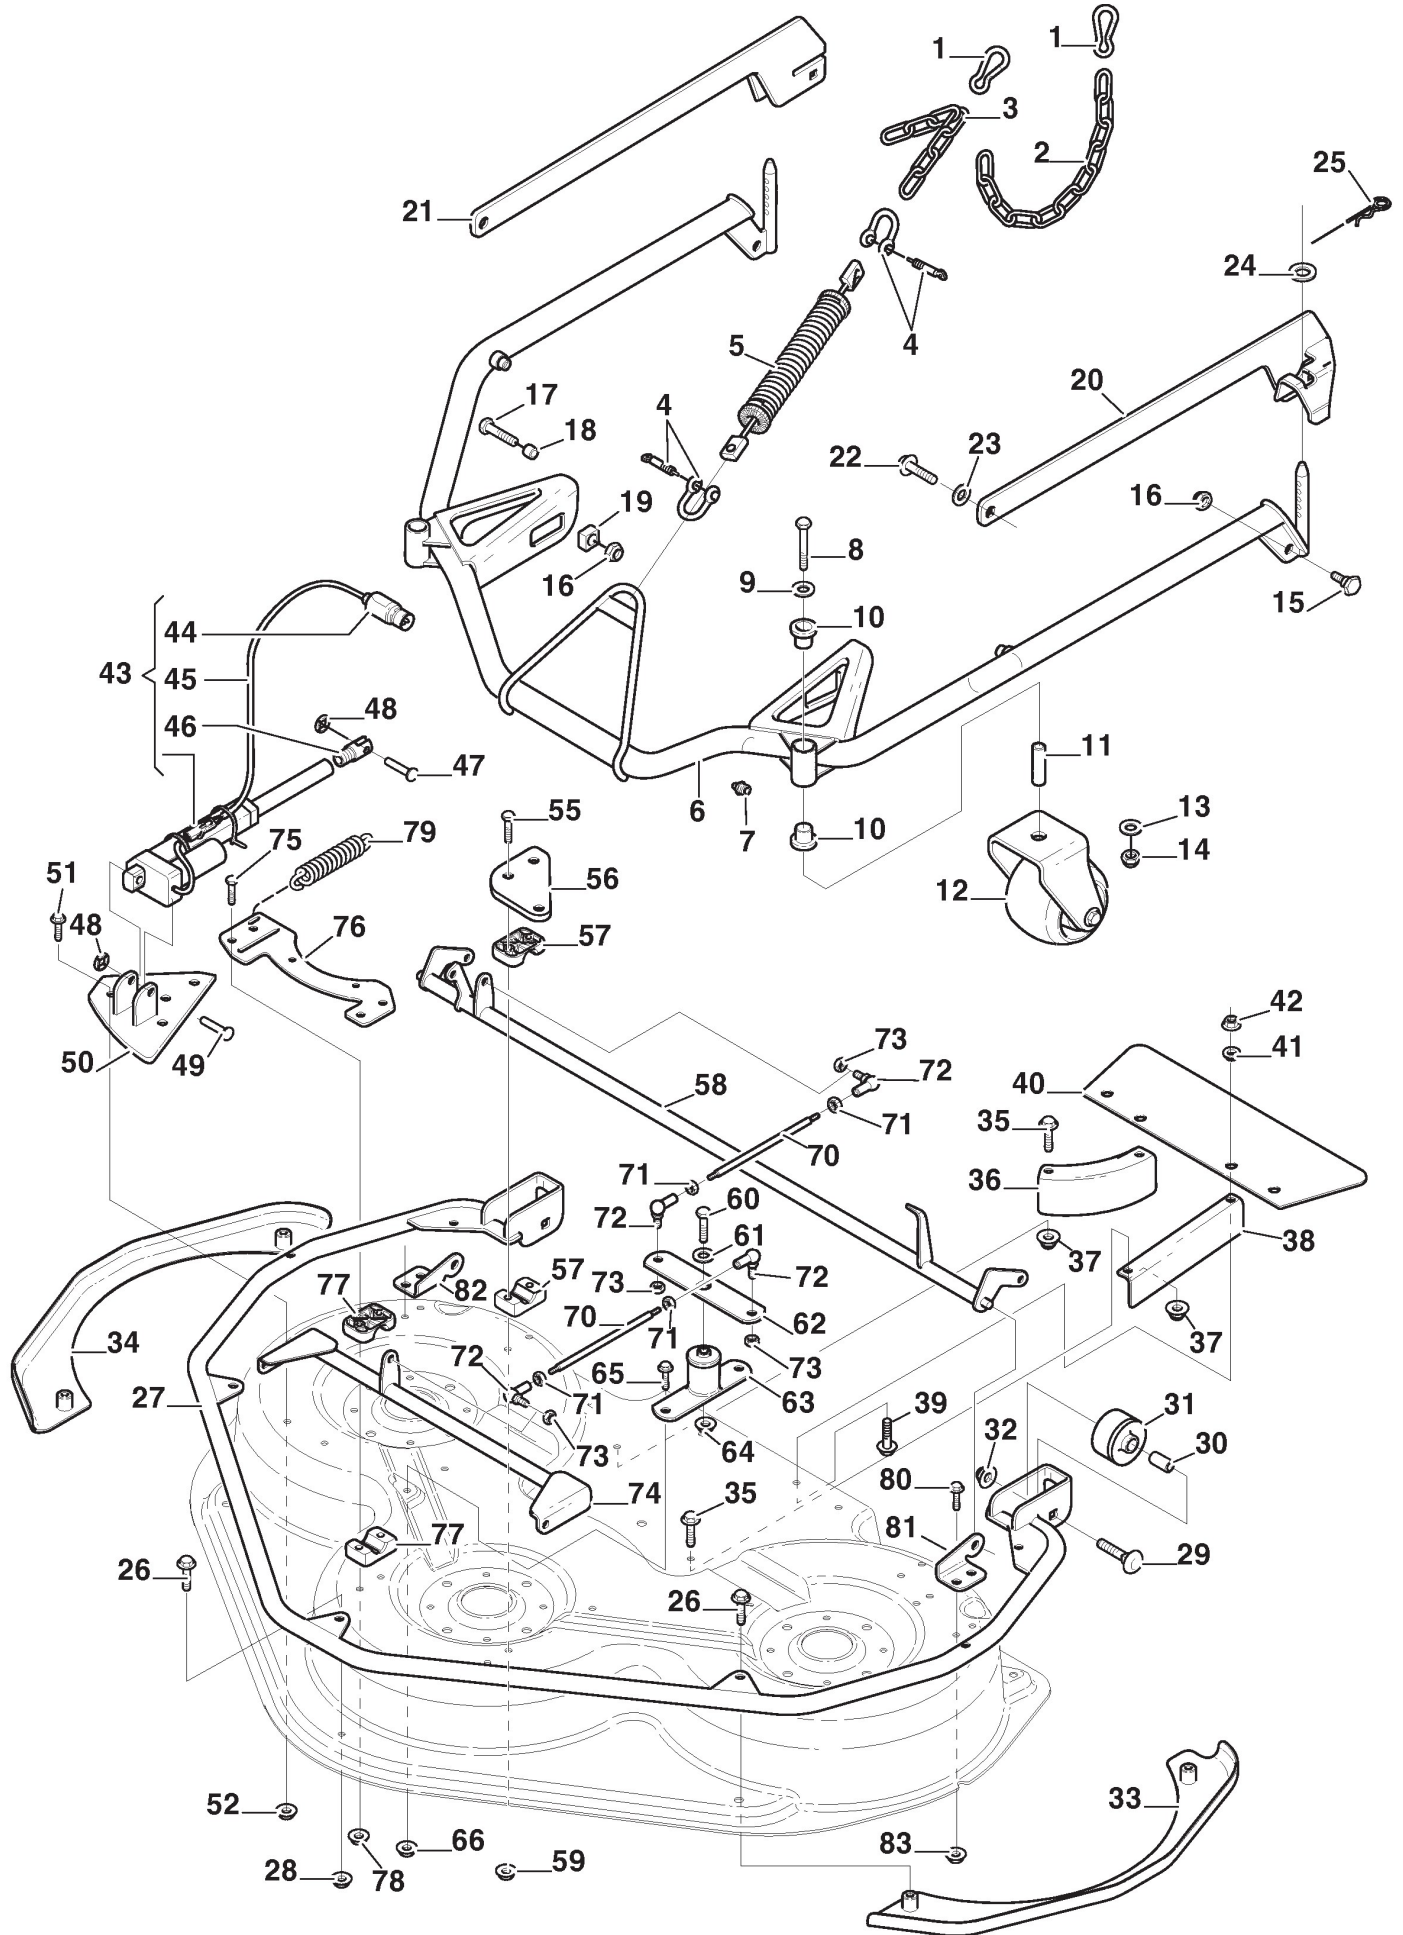

Controls

Ref.nr.	Antal	Komponentkode	Beskrivelse	Noter	From	Op til
1	2	1134-5528-01	Snap Hook			
2	1	1134-6368-03	Chain	12 links		
3	1	1134-6368-02	Chain	7 links		
4	2	1134-2629-01	Lift Link			
5	1	1134-6365-02	Spring			
6	1	387869381/0	Frame			
7	2	112379511/0	Grease Dispenser			
8	2	9997-1090-12	Screw			
9	2	9699-0030-02	Washer			
10	4	137038009/0	Bushing			
11	2	1134-5677-01	Spacer			
12	2	1134-5884-01	Pivot Wheel Assy			
13	2	9699-0030-02	Washer			
14	2	112156602/0	Nut			
15	2	1134-0240-01	Shoulder screw			
16	4	112155000/0	Nut			
17	2	112793301/0	Screw			
18	2	1134-5626-01	Spacer			
19	2	1134-7595-01	Spacer			
20	1	387785221/0	Mower Deck Arm, Left			
21	1	387785219/0	Mower Deck Arm, Right			
22	2	112800815/0	Screw			
23	2	112523060/0	Washer			
24	2	9699-0123-02	Washer	17x40x6		
25	2	9598-2001-02	Spring Pin			
26	5	9959-0820-16	Screw			
27	1	387869251/0	Protection Frame			
28	1	112154220/0	Nut			
29	2	9897-1060-12	Screw			
30	2	1134-0041-04	Bushing			
31	2	1134-3434-01	Roller			
32	2	9739-1031-22	Nut			
33	1	387603353/0	Wear Protection Assy-Lh			
34	1	387603351/0	Wear Protection Assy-Rh			
35	4	9959-0820-16	Screw			
36	1	1134-5554-02	Guide Plate-Curved (Black)			
37	4	112154220/0	Nut			
38	1	1134-5553-02	Guide Plate-Straight (Black)			
39	2	9959-0820-16	Screw			
40	1	1134-5885-01	Rubber Flap			
41	4	1134-4185-01	Flange Washer			
42	2	112154220/0	Nut			
43	1	1134-6416-01	Electric Lifter			
44	1	1134-6182-01	Male Terminal			
45	1	1134-6418-01	Cable	L = 835 mm		
46	1	1134-6373-01	Rod End			
47	1	9646-0098-22	Rivet			
48	2	112604899/0	Crown Fastener			