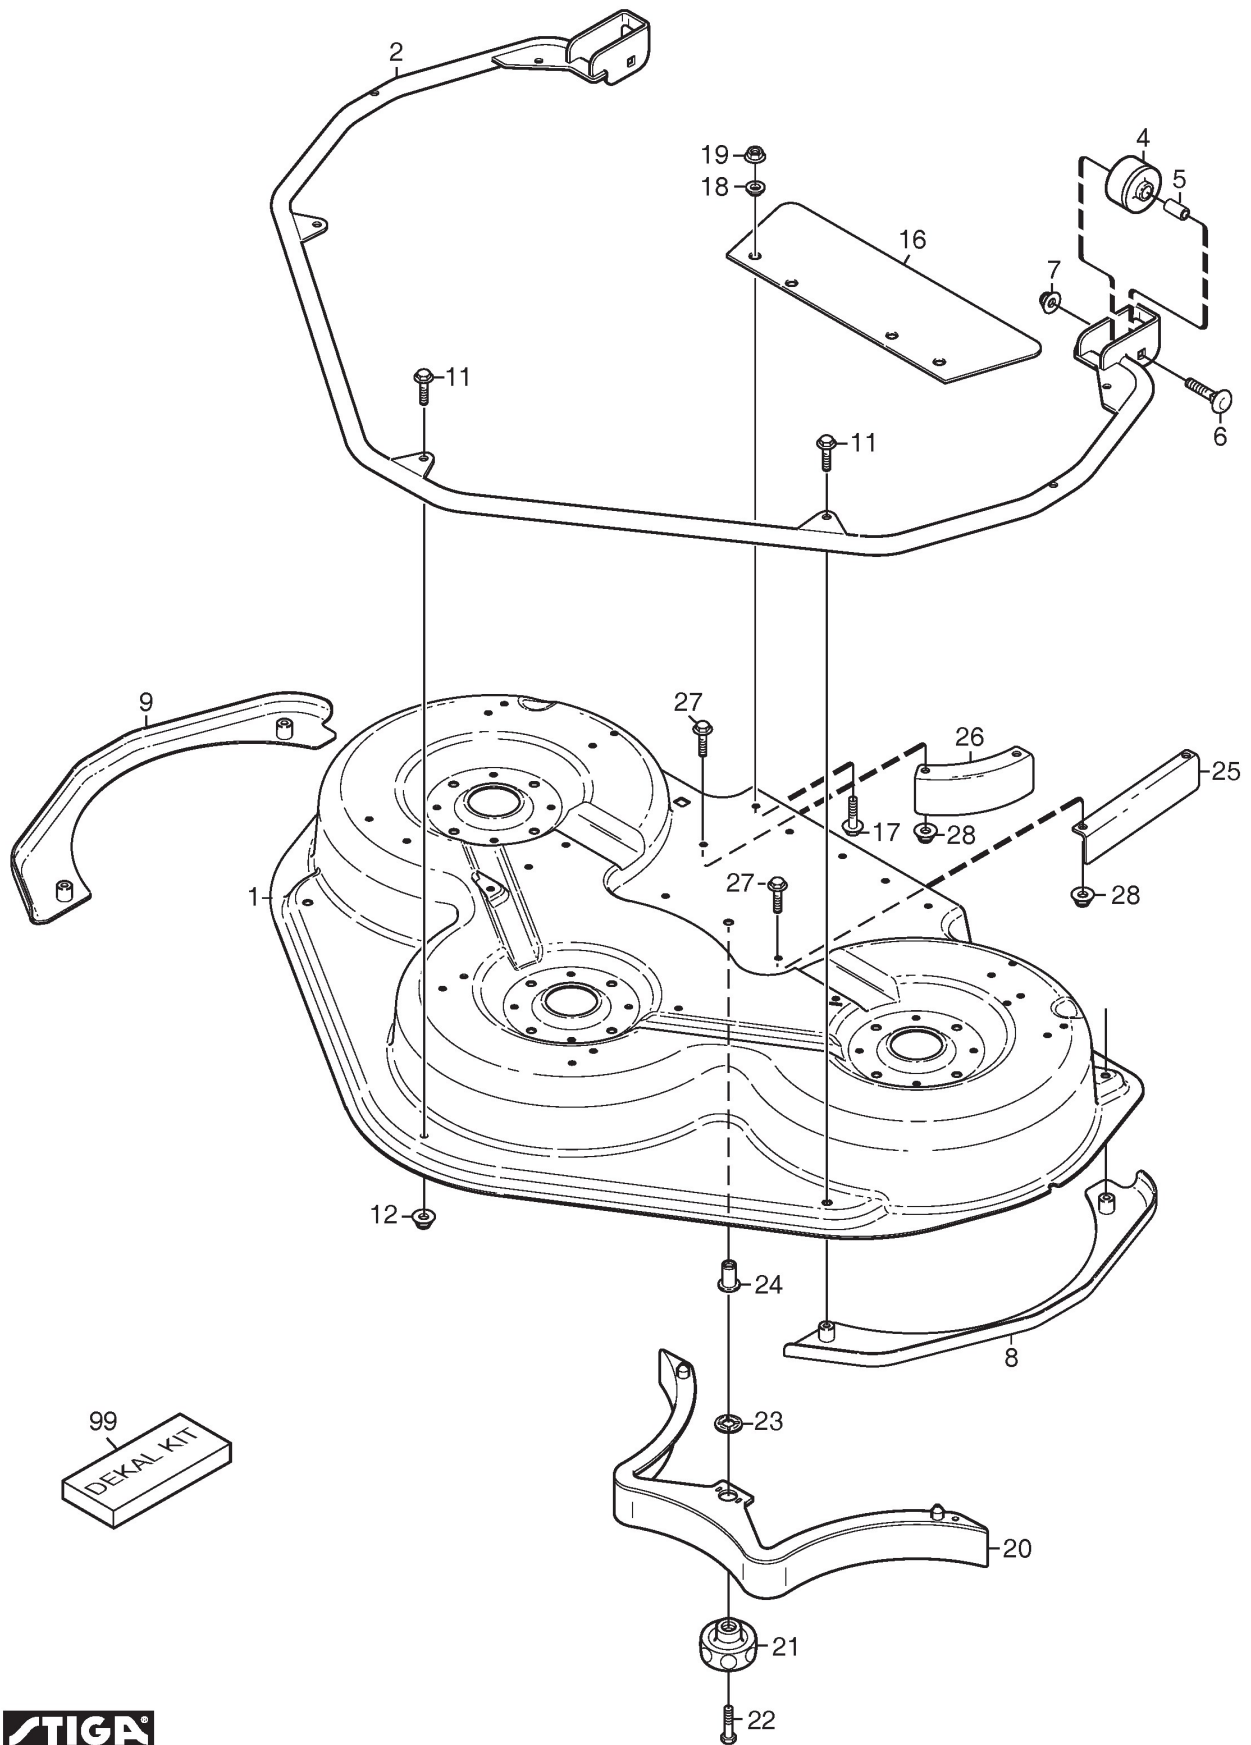

### **Spare parts list** **Reservdelar** **Repuestos** **Ersatzteile** **Pièces détachées** **Reserve onderdelen** **Catalogo ricambi**

- Use ST. S.p.A. Genuine Spare Parts specified in the parts list for repair and/or replacement.
- The contents described in the parts list may change due to improvement.
- The drawings of the spare parts are only indicative And might Not represent the part in question exactly.
- The indications "right" - "left" - "front" - "rear" refer to the position of the operator when using the machine.
- When placing orders of parts for repair And/Or replacement, make sure that the illustrated parts list Is the one applying to the machine's year of manufacture, as shown on the identification plate attached to the machine.

# Frame

Ref.nr.	Antal	Komponentkode	Beskrivelse	Noter	From	Op til
1	2	1134-5884-01	Pivot Wheel Assy			
2	4	137038009/0	Bushing			
3	2	1134-5677-01	Spacer			
4	2	9501-0500-00	Grease Dispenser	Sats 4 st/kit of 4		
5	2	9997-1090-12	Screw			
7	4	9699-0030-02	Washer			
8	2	9747-1031-02	Lock Nut			
15	1	1134-6141-01	Grey Mower Deck Arm, Left			
16	1	1134-6141-02	Grey Mower Deck Arm, Right			
19	2	9959-0816-16	Screw			
20	2	9699-0056-02	Washer			
26	2	9598-2001-02	Spring Pin			
27	1	1134-5843-01	Frame-Grey			
29	2	1134-0240-01	Shoulder screw			
30	4	9747-0831-02	Lock Nut			
35	1	1134-6365-02	Spring			
36	1	1134-6368-03	Chain	12 links		
37	2	1134-5528-01	Snap Hook			
38	2	1134-2629-01	Lift Link			
39	1	1134-6368-02	Chain	7 links		
40	2	9997-0825-16	Screw			
41	2	1134-5626-01	Spacer			
42	2	1134-7595-01	Spacer			
43	2	9699-0123-02	Washer	17x40x6		
99	1	8211-7001-10	Owner's Manual	Ej ill/not ill.		