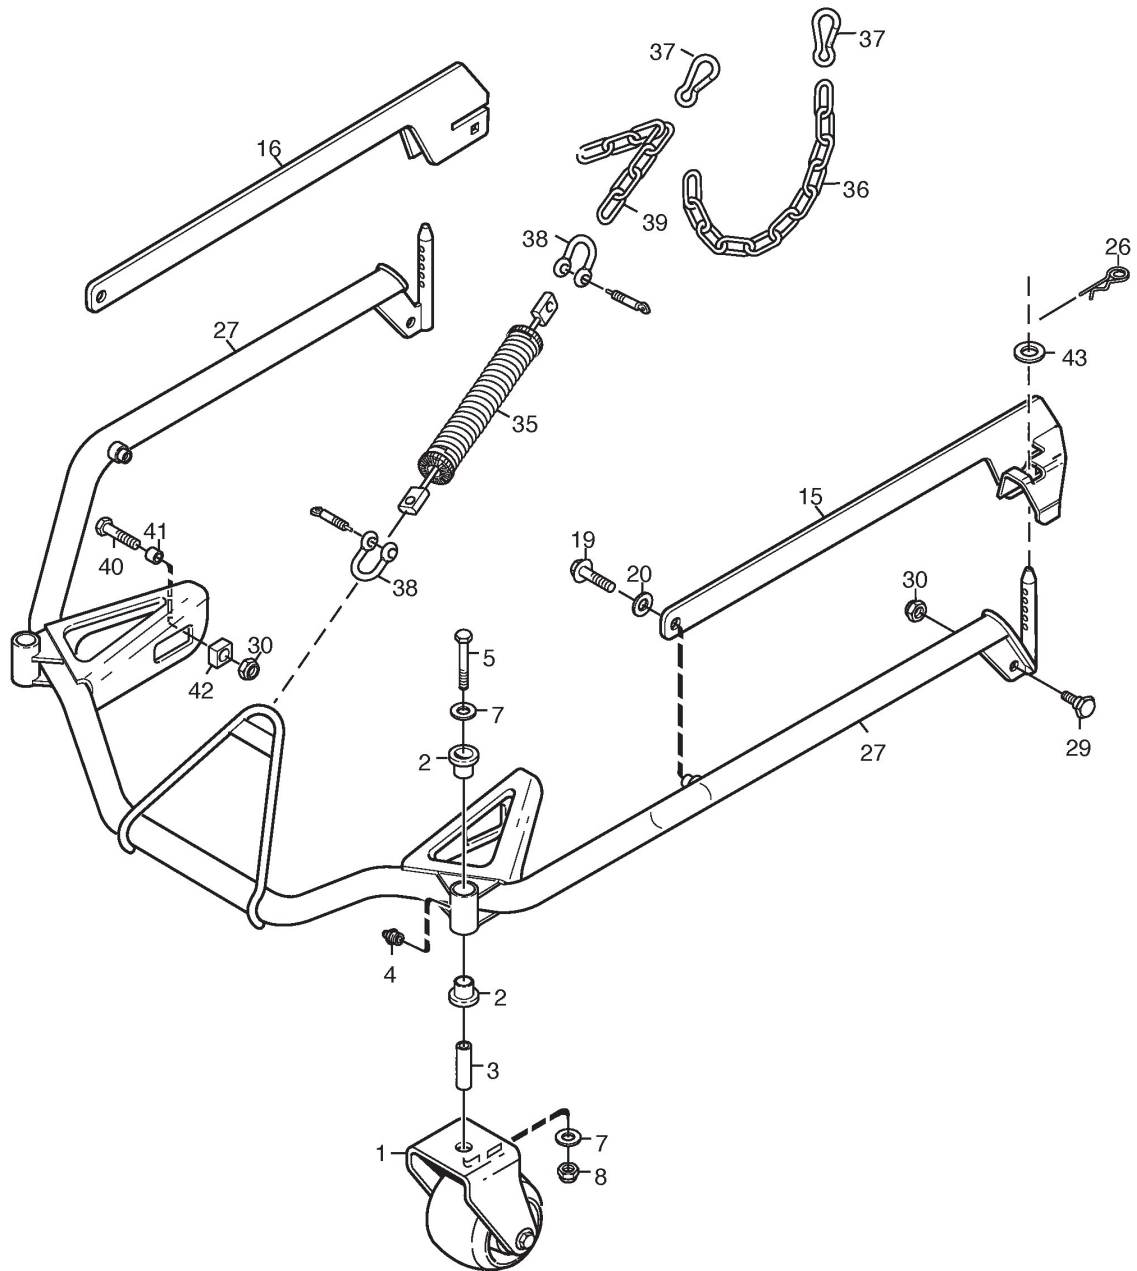

Frame

Ref.nr.	Antal	Komponentkode	Beskrivelse	Noter	From	Op til
1	2	1134-5884-01	Pivot Wheel Assy			
2	4	137038009/0	Bushing			
3	2	1134-5677-01	Spacer			
4	2	9501-0500-00	Grease Dispenser	Sats 4 st/kit of 4		
5	2	9997-1090-12	Screw			
7	4	9699-0030-02	Washer			
8	2	9747-1031-02	Lock Nut			
15	1	1134-6141-01	Grey Mower Deck Arm, Left			
16	1	1134-6141-02	Grey Mower Deck Arm, Right			
19	2	9959-0816-16	Screw			
20	2	9699-0056-02	Washer			
26	2	9598-2001-02	Spring Pin			
27	1	1134-5843-01	Frame-Grey			
29	2	1134-0240-01	Shoulder screw			
30	4	9747-0831-02	Lock Nut			
35	1	1134-6365-02	Spring			
36	1	1134-6368-03	Chain	12 links		
37	2	1134-5528-01	Snap Hook			
38	2	1134-2629-01	Lift Link			
39	1	1134-6368-02	Chain	7 links		
40	2	9997-0825-16	Screw			
41	2	1134-5626-01	Spacer			
42	2	1134-7595-01	Spacer			
43	2	9699-0123-02	Washer	17x40x6		
99	1	8211-7001-10	Owner's Manual	Ej ill/not ill.