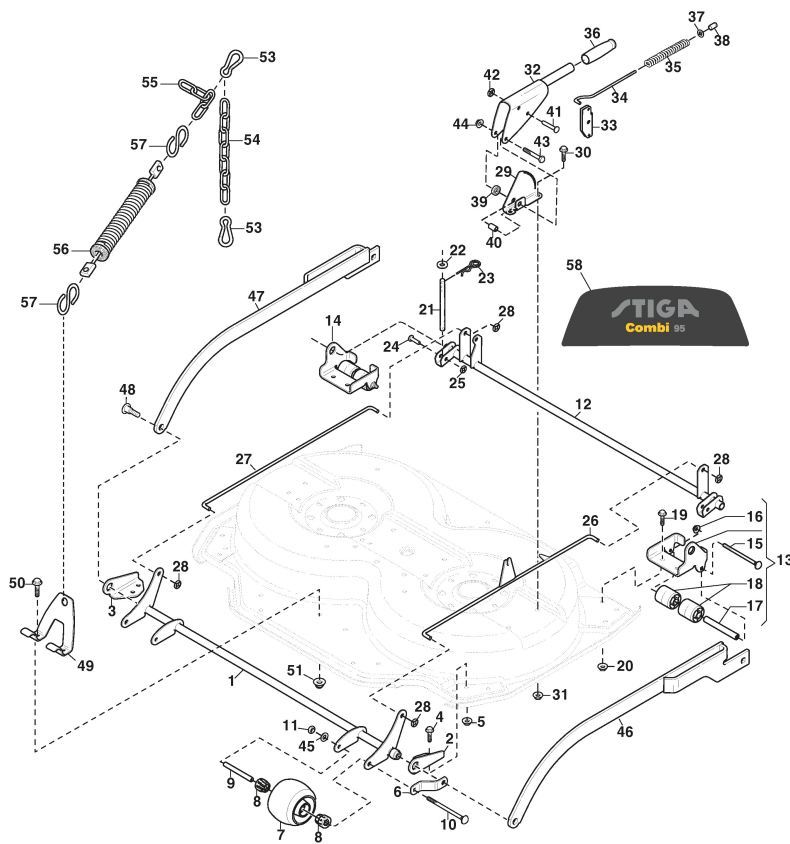

Controls

Ref.nr.	Antal	Komponentkode	Beskrivelse	Noter	From	Op til
1	1	1134-6275-01	Front Axle-Yellow			
2	1	1134-6214-01	Bracket Front-Lh (Yellow)			
3	1	1134-6214-02	Bracket Front-Rh (Yellow)			
4	4	112800815/0	Screw			
5	4	112154220/0	Nut			
6	2	387318275/0	Guide-Grey			
7	2	1134-4284-01	Wheel			
8	4	1134-4319-01	Bearing			
9	2	1134-4318-01	Wheel Axle			
10	2	9897-0813-02	Screw			
11	2	112155000/0	Nut			
12	1	1134-6197-01	Rear Axle-Yellow			
13	1	1134-6282-01	Roller-Lh W.Bracket			
14	1	1134-6282-02	Roller-Rh W.Bracket			
15	1	9897-0813-02	Screw			
16	1	112154220/0	Nut			
17	1	1134-4318-01	Wheel Axle			
18	1	1134-9126-01	Support Rollers	Sats 2 st/kit of 2		
19	4	112800815/0	Screw			
20	4	112154220/0	Nut			
21	2	1134-6198-01	Stud			
22	2	9699-0104-02	Washer			
23	2	9598-2001-02	Spring Pin			
24	2	9646-0098-22	Rivet			
25	2	112604899/0	Crown Fastener			
26	1	1134-6249-02	Push Rod, Left			
27	1	1134-6246-02	Push Rod, Right			
28	4	112604903/0	Washer			
29	1	1137-0259-01	Height Adjust Quadrant			
30	2	112800815/0	Screw			
31	2	112154220/0	Nut			
32	1	387318273/0	Height Adjust Lever-Grey			
33	1	1134-6254-01	Catch Assy			
34	1	1134-5444-01	Push Rod			
35	1	1134-5445-01	Spring			
36	1	1134-5503-01	Handle			
37	1	9699-0087-02	Washer			
38	1	1134-3051-01	Locking Knob			
39	1	1134-6286-03	Spacer			
40	1	1134-1565-16	Spacer			
41	2	9646-0105-22	Rivet			
42	2	9672-0006-02	Lock washer			
43	1	112691400/0	Screw			
44	1	112155000/0	Nut			
45	2	9699-0028-02	Washer			
46	1	387106273/0	Cutting Deck Arm Assy Lh			
47	1	387106271/0	Cutting Deck Arm Assy Rh			
48	2	1134-6279-01	Shoulder Bolt