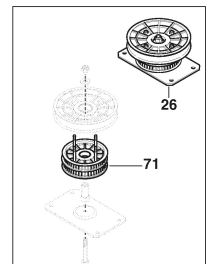

Transmission and Blades

Ref.nr.	Antal	Komponentkode	Beskrivelse	Noter	From	Op til
1	1	387561501/1	Casing-Yellow 95C		From S/N 19JA1FMC 000311	
2	3	1134-5595-01	Nut			
3	1	1134-6229-01	Mulch Plug 95C			
4	1	9959-0820-16	Screw			
5	8	9945-0825-16	Screw			
6	2	387203000/0	Shaft Flange Assy			
7	1	1134-9117-01	Blade Bar Assy (95C)	Sats 2 st/kit of 2		
8	1	1134-9119-01	Blade Kit Assy	2 knivar/2 blade tips		
9	1	1134-9054-01	Shear Bolt Kit			
10	2	1134-6311-01	Bolt	7/16" UNF		
11	2	1134-6312-01	Nut	7/16" UNF		
12	2	1134-6211-01	Washer			
13	2	112692395/2	Screw			
14	1	387869259/0	Front Guard Tube-Grey			
15	6	9403-0025-80	End Plug, Grey			
16	6	112800815/0	Screw			
17	6	112154220/0	Nut			
18	2	1134-0240-01	Shoulder screw			
19	1	387033103/0	Bracket			
20	2	112154220/0	Nut			
21	1	337060031/0	Belt cover			
24	2	9945-0825-16	Screw			
25	2	1134-5595-01	Nut			
26	1	387605029/0	Pulley		From S/N 000145120	
39	2	112692395/2	Screw			
40	2	1134-5406-01	Washer			
41	2	1134-9198-02	Toothed Belt	Contains 135061513/0		
42	2	1134-5400-04	Spacer			
43	2	1134-6287-01	Toothed Pulley Assy			
44	4	9959-0820-16	Screw			
45	1	1134-6431-01	Belt Guide			
46	4	112154220/0	Nut			
47	1	1134-9147-01	V-Belt	Belt identification code 9585-0197-01 for model 4WD		
47	1	1134-9148-01	V-Belt	Belt identification code 9585-0198-01 for model 2WD		
51	1	1134-0240-00	Screw			
52	1	337600002/0	Belt cover			
53	1	9675-0016-02	Starlock			
54	1	1134-4620-02	Nut			
55	1	337600040/0	Belt cover			
56	1	337600004/0	Belt cover			
57	1	337600005/0	Belt cover			
58	3	9838-8822-19	Screw			
59	1	1137-1090-01	Pin			
60	1	1134-6281-02	Rubber Guard			
61	3	112800815/0	Screw			
62	3	1134-4185-01	Flange Washer			
63	3	112154220/0	Nut