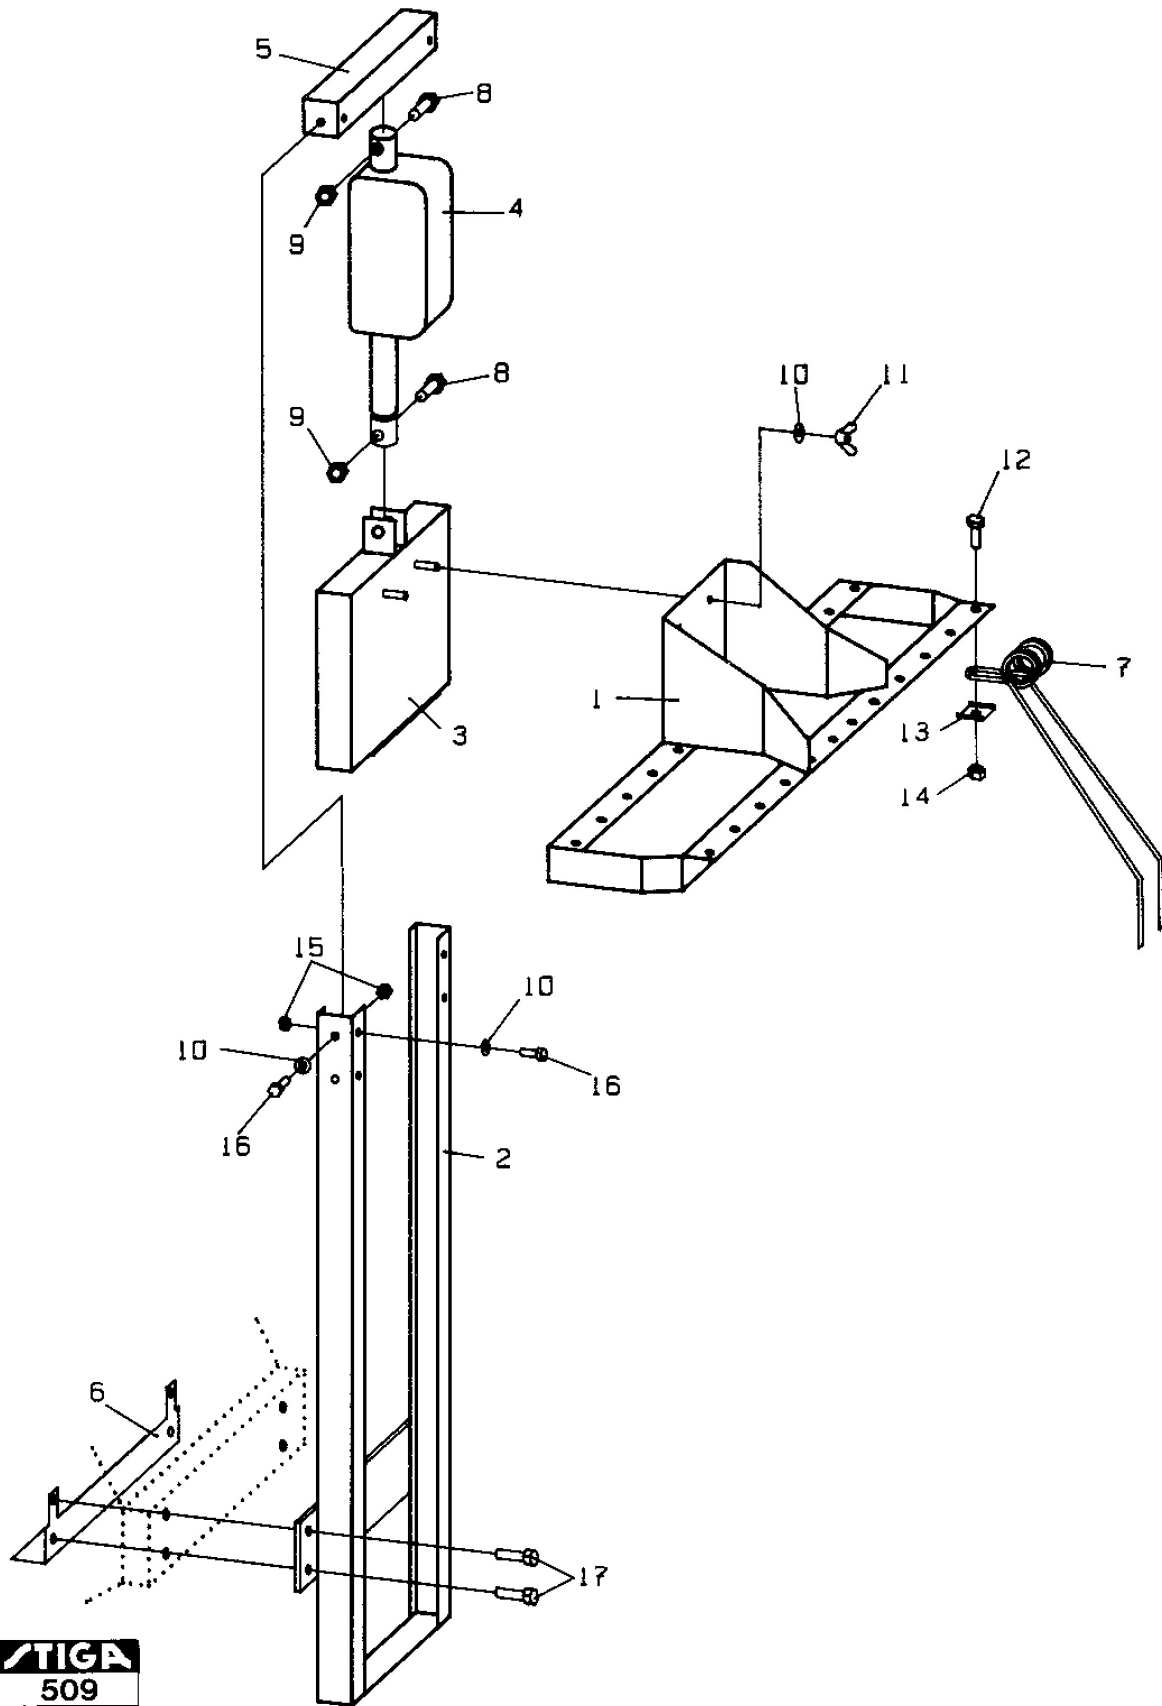

STIGA

BAKRE RAKE PARK (1997)

13-1969-11

Spare parts list Reservdelar Repuestos Ersatzteile Pièces détachées Reserve onderdelen Catalogo ricambi

- Use ST. S.p.A. Genuine Spare Parts specified in the parts list for repair and/or replacement.
- The contents described in the parts list may change due to improvement.
- The drawings of the spare parts are only indicative And might Not represent the part in question exactly.
- The indications "right" - "left" - "front" - "rear" refer to the position of the operator when using the machine.
- When placing orders of parts for repair And/Or replacement, make sure that the illustrated parts list Is the one applying to the machine's year of manufacture, as shown on the identification plate attached to the machine.

Rear Rake

Ref.nr.	Antal	Komponentkode	Beskrivelse	Noter	From	Op til
1	1	1319-1565-01	Frame			
2	1	1319-1566-01	Frame			
3	1	1319-1567-01	Attachment			
4	1	1134-3463-01	Electric Lifter			
5	1	1319-1568-01	Attachment			
6	1	1319-1569-01	Support Plate			
7	24	1319-1570-01	Rake Pin			
8	2	9997-1250-16	Screw			
9	2	9747-1231-02	Nut			
10	6	9699-0028-02	Washer			
11	2	9751-0821-02	Nut			
12	24	9997-1025-16	Screw			
13	24	1319-1571-01	Attachment Plate			
14	24	9747-1031-02	Lock Nut			
15	4	9747-0831-02	Lock Nut			
16	4	9997-0816-16	Screw			
17	4	9997-0830-16	Screw			
99	1	1319-1697-01	Weldment	Ej ill/not ill.		