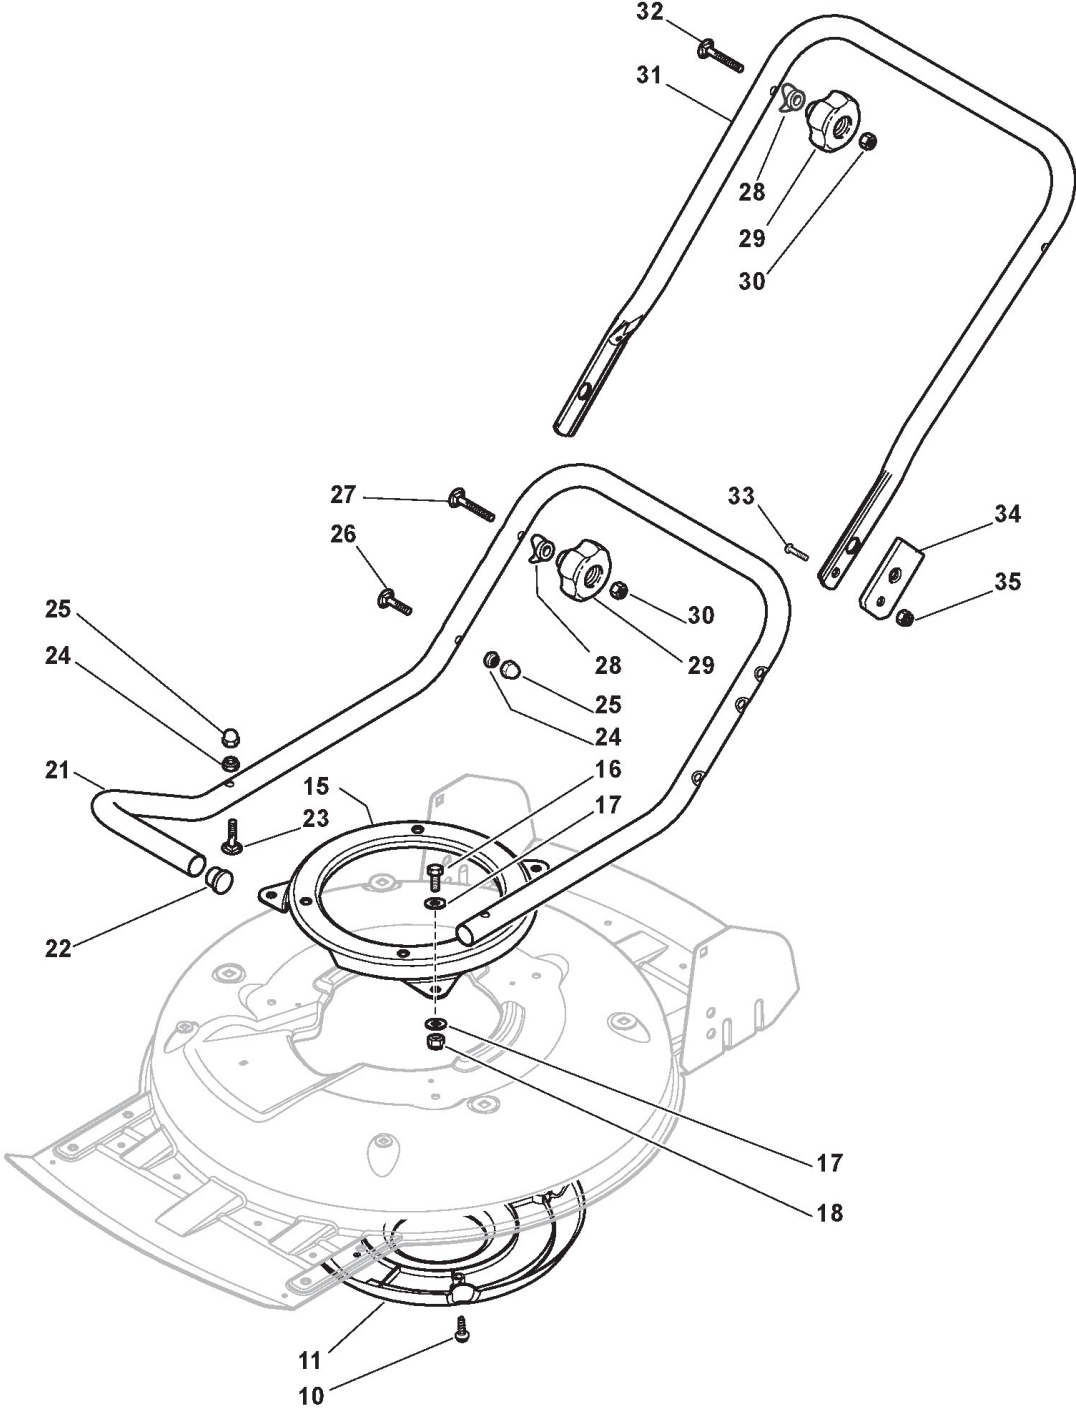

Deck And Height Adjusting

Ref.nr.	Antal	Komponentkode	Beskrivelse	Noter	From	Op til
1	4	112293200/0	Nut			
2	4	112583500/0	Grower			
3	4	112523070/0	Washer			
4	4	322735547/0	Sector, Height Adjustment			
5	4	381005084/0	Wheel Support	To 31-august-2012		
6	4	481003286/0	Lever, Height Adjustment			
7	4	122519811/0	Pin			
8	1	381002907/1	Yellow Deck	To 31-august-2013		
8	1	381004734/0	Grey Deck	From 01-september-2013 To 31-august-2016		
8	1	381004734/1	Grey Deck	From 01-september-2016		

Handle, Lower Part

Handle, Lower Part

Ref.nr.	Antal	Komponentkode	Beskrivelse	Noter	From	Op til
10	3	112728530/0	Screw	To 31-august-2015		
10	3	112728531/0	Screw	From 01-september-2015		
11	1	322060220/0	Belt Protection			
15	1	322207219/1	Flange			
16	3	112793102/0	Screw			
17	6	112523060/0	Washer			
18	3	112155000/0	Nut			
21	1	381006667/0	Handle Lower Part	Black		
22	2	118566110/0	Push Rod			
23	4	112818900/0	Screw			
24	4	112155000/0	Nut			
25	4	118203854/0	Cap			
26	4	112818900/0	Screw			
27	2	112819202/0	Screw	To 31-august-2016		
27	2	112819203/0	Screw	From 01-september-2016		
28	4	122680006/1	Washer			
29	4	322399804/1	Knob			
30	4	112293200/0	Nut			
31	1	381006669/0	Handle, Middle Part Black	Black		
32	2	112819201/0	Screw			
33	2	112760475/0	Screw			
34	2	322551578/0	Plate			
35	2	112154330/0	Nut			

Wheels and Hub Caps

Ref.nr.	Antal	Komponentkode	Beskrivelse	Noter	From	Op til
1	4	322110416/0	Hub Cap Grey	Grey		
2	8	119216035/0	Bearing			
3	4	381007390/1	Wheel	To 31-august-2012		
3	4	381007490/0	Wheel	From 01-september-2012		
4	4	112521350/0	Washer			
5	4	112155000/0	Nut			
6	2	112530150/0	Spring Washer	To 31-august-2012		