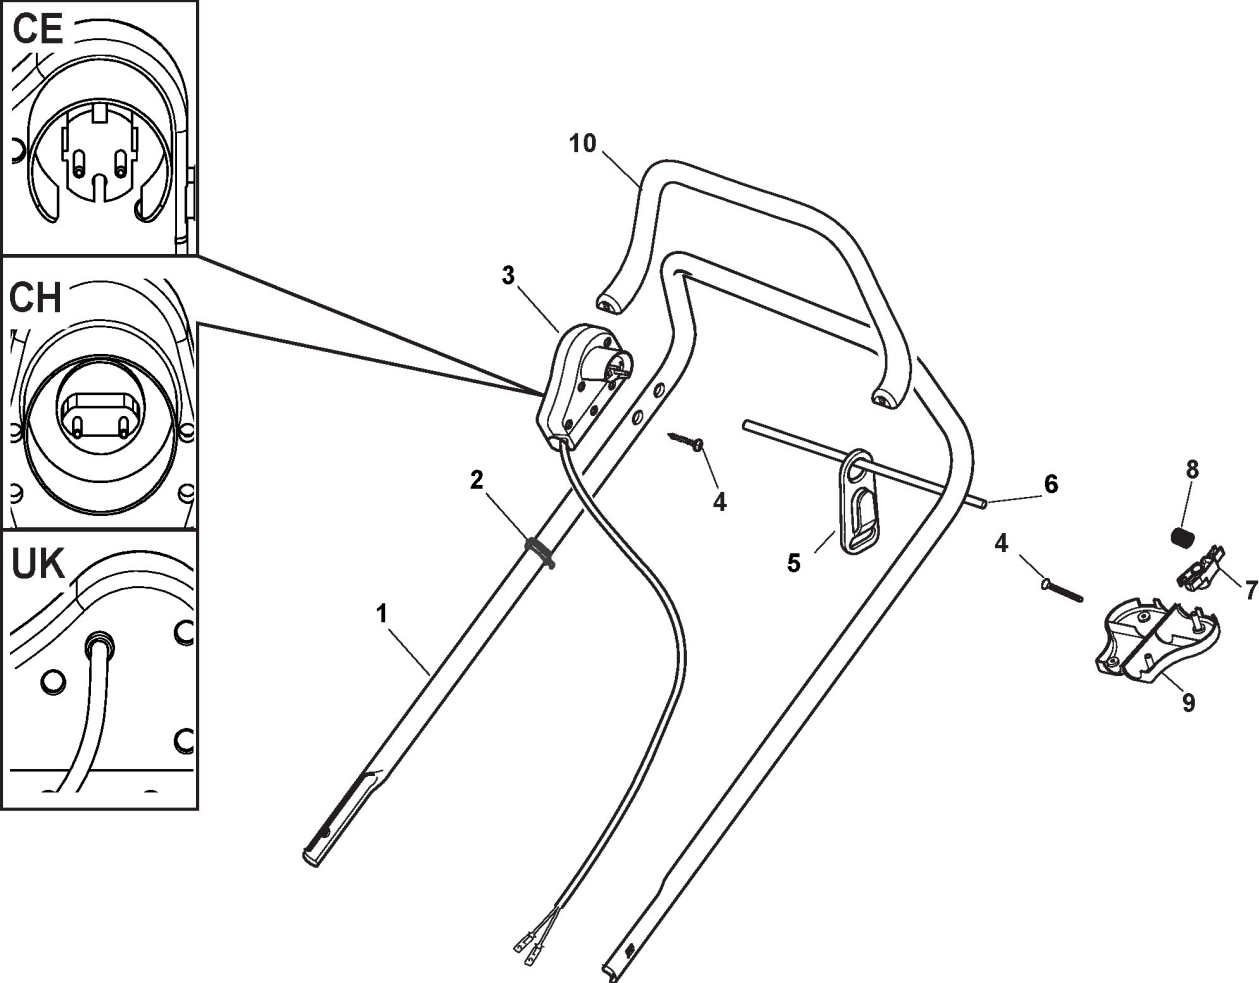

Deck And Height Adjusting

Ref.nr.	Antal	Komponentkode	Beskrivelse	Noter	From	Op til
1	4	112293200/0	Nut			
2	4	112583500/0	Grower			
3	4	112523070/0	Washer			
4	4	322735547/0	Sector, Height Adjustment			
5	4	381005084/0	Wheel Support	To 31-august-2012		
6	4	481003286/0	Lever, Height Adjustment			
7	4	122519811/0	Pin			
8	1	381002907/1	Yellow Deck	To 31-august-2013		
8	1	381004734/0	Grey Deck	From 01-september-2013 To 31-august-2016		
8	1	381004734/1	Grey Deck	From 01-september-2016		

Mask

Ref.nr.	Antal	Komponentkode	Beskrivelse	Noter	From	Op til
1	1	322226133/0	Mask, Black			
2	2	112728450/0	Screw			
3	1	322778421/0	Left Bracket			
6	4	112792611/0	Screw			
7	1	322778419/0	Right Bracket			
8	4	112293201/0	Nut			
9	2	112815200/0	Screw			
10	2	322020400/0	Fairlead			
11	2	112728523/0	Screw			
12	2	112292102/0	Nut			
13	1	133320506/0	Fairlead			

Handle, Lower Part

Handle, Lower Part

Ref.nr.	Antal	Komponentkode	Beskrivelse	Noter	From	Op til
10	3	112728530/0	Screw	To 31-august-2015		
10	3	112728531/0	Screw	From 01-september-2015		
11	1	322060220/0	Belt Protection			
15	1	322207219/1	Flange			
16	3	112793102/0	Screw			
17	6	112523060/0	Washer			
18	3	112155000/0	Nut			
21	1	381006667/0	Handle Lower Part	Black		
22	2	118566110/0	Push Rod			
23	4	112818900/0	Screw			
24	4	112155000/0	Nut			
25	4	118203854/0	Cap			
26	4	112818900/0	Screw			
27	2	112819202/0	Screw	To 31-august-2016		
27	2	112819203/0	Screw	From 01-september-2016		
28	4	122680006/1	Washer			
29	4	322399804/1	Knob			
30	4	112293200/0	Nut			
31	1	381006669/0	Handle, Middle Part Black	Black		
32	2	112819201/0	Screw			
33	2	112760475/0	Screw			
34	2	322551578/0	Plate			
35	2	112154330/0	Nut			