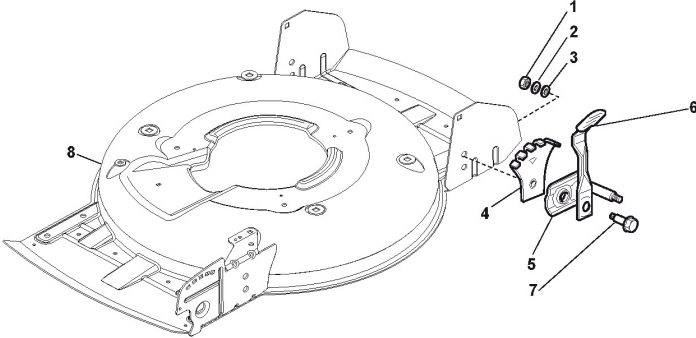

STIGA

MULTICLIP 50 EL (2010)

291500664/ST9

Spare parts list Reservdelar Repuestos Ersatzteile Pièces détachées Reserve onderdelen Catalogo ricambi

- Use ST. S.p.A. Genuine Spare Parts specified in the parts list for repair and/or replacement.
- The contents described in the parts list may change due to improvement.
- The drawings of the spare parts are only indicative And might Not represent the part in question exactly.
- The indications "right" - "left" - "front" - "rear" refer to the position of the operator when using the machine.
- When placing orders of parts for repair And/Or replacement, make sure that the illustrated parts list Is the one applying to the machine's year of manufacture, as shown on the identification plate attached to the machine.

Deck And Height Adjusting

Ref.nr.	Antal	Komponentkode	Beskrivelse	Noter	From	Op til
1	4	112293200/0	Nut			
2	4	112583500/0	Grower			
3	4	112523070/0	Washer			
4	4	322735547/0	Sector, Height Adjustment			
5	4	381005084/0	Wheel Support	To 31-august-2012		
6	4	481003286/0	Lever, Height Adjustment			
7	4	122519811/0	Pin			
8	1	381002907/1	Yellow Deck	To 31-august-2013		
8	1	381004734/0	Grey Deck	From 01-september-2013 To 31-august-2016		
8	1	381004734/1	Grey Deck	From 01-september-2016		