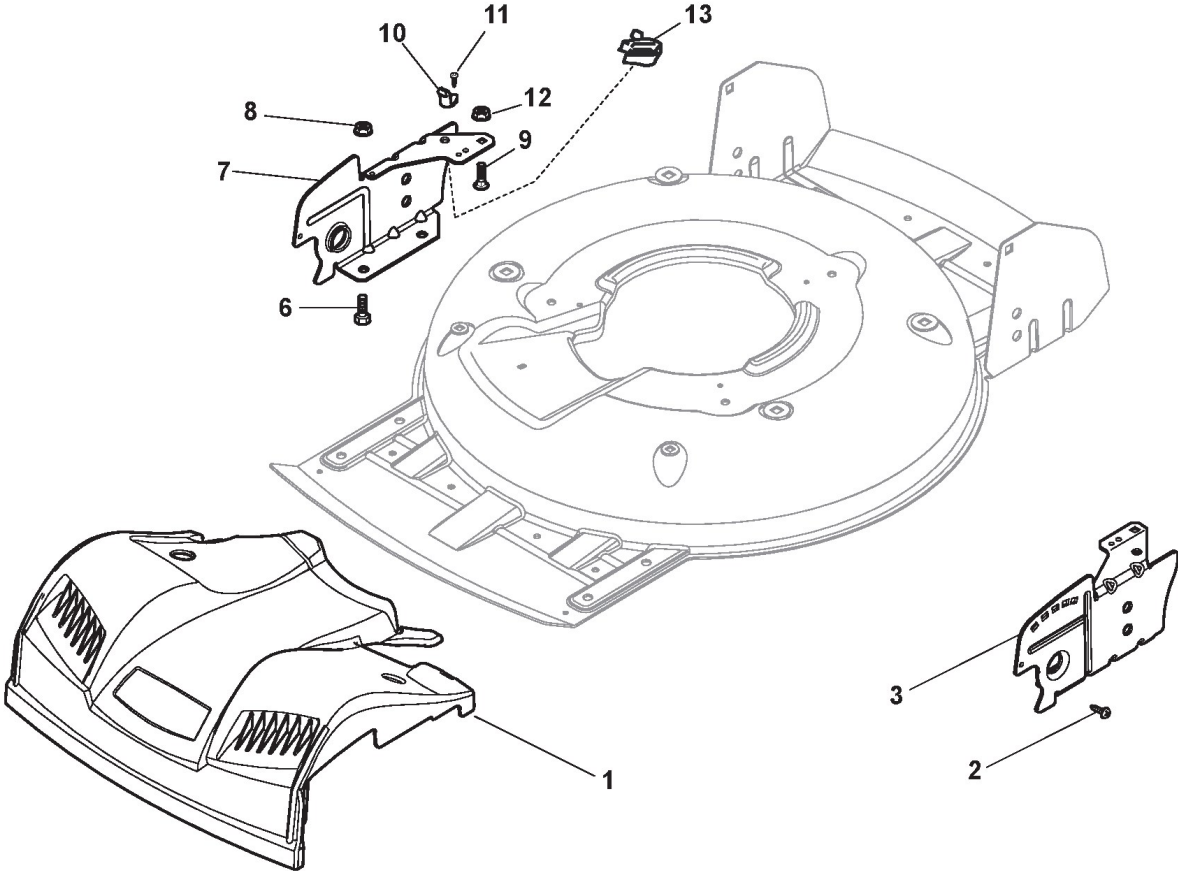

STIGA

MULTICLIP 50 EL (2010)

291500664/ST9

Spare parts list Reservdelar Repuestos Ersatzteile Pièces détachées Reserve onderdelen Catalogo ricambi

- Use ST. S.p.A. Genuine Spare Parts specified in the parts list for repair and/or replacement.
- The contents described in the parts list may change due to improvement.
- The drawings of the spare parts are only indicative And might Not represent the part in question exactly.
- The indications "right" - "left" - "front" - "rear" refer to the position of the operator when using the machine.
- When placing orders of parts for repair And/Or replacement, make sure that the illustrated parts list Is the one applying to the machine's year of manufacture, as shown on the identification plate attached to the machine.

Deck And Height Adjusting

Ref.nr.	Antal	Komponentkode	Beskrivelse	Noter	From	Op til
1	4	112293200/0	Nut			
2	4	112583500/0	Grower			
3	4	112523070/0	Washer			
4	4	322735547/0	Sector, Height Adjustment			
5	4	381005084/0	Wheel Support	To 31-august-2012		
6	4	481003286/0	Lever, Height Adjustment			
7	4	122519811/0	Pin			
8	1	381002907/1	Yellow Deck	To 31-august-2013		
8	1	381004734/0	Grey Deck	From 01-september-2013 To 31-august-2016		
8	1	381004734/1	Grey Deck	From 01-september-2016		

Wheels and Hub Caps

Ref.nr.	Antal	Komponentkode	Beskrivelse	Noter	From	Op til
1	4	322110416/0	Hub Cap Grey	Grey		
2	8	119216035/0	Bearing			
3	4	381007390/1	Wheel	To 31-august-2012		
3	4	381007490/0	Wheel	From 01-september-2012		
4	4	112521350/0	Washer			
5	4	112155000/0	Nut			
6	2	112530150/0	Spring Washer	To 31-august-2012		