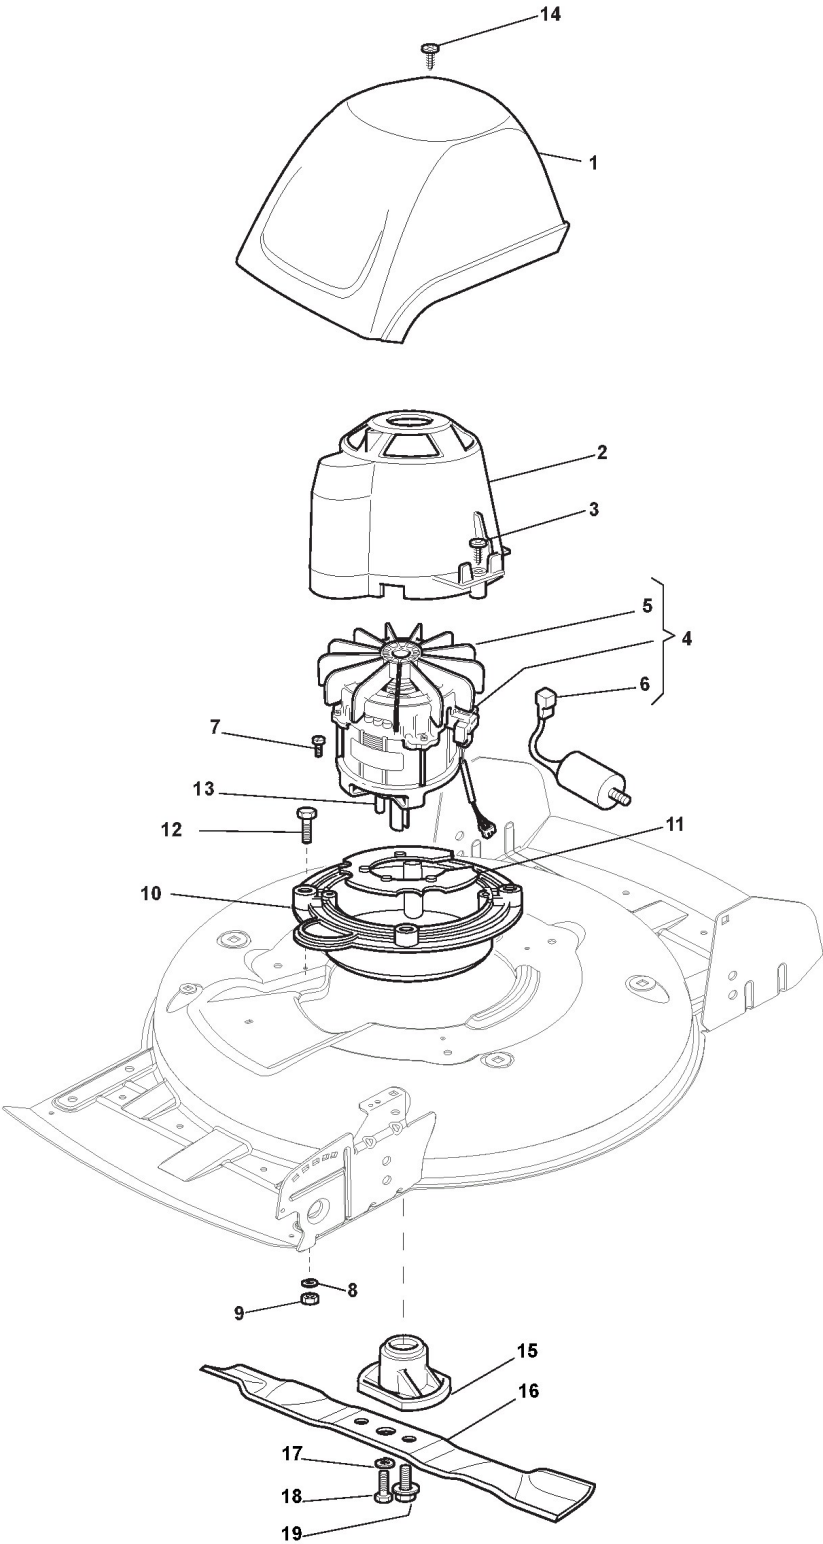

Electric Motor/Blade

Ref.nr.	Antal	Komponentkode	Beskrivelse	Noter	From	Op til
1	1	322055140/0	Cover, Yellow			
2	1	122785061/0	Cover Support	To 31-august-2013		
2	1	322785061/1	Support, Cover	From 01-september-2013		
3	4	112728710/0	Screw			
4	1	118563605/0	Electric Motor 1600W	230V (1600W)		
5	1	118740054/0	Fan Motor Atb			
6	1	118222045/0	Condenser 16 µf			
7	4	112735410/0	Screw			
8	4	112583500/0	Grower			
9	4	112293200/0	Nut			
10	1	322207216/0	Flange			
11	1	122720360/1	Ventilation Screen			
12	4	112793701/0	Screw			
13	1	112139440/0	Key			
14	2	112728680/0	Screw			
15	1	322463186/3	Blade Hub			
16	1	181004146/0	Blade Standard			
17	2	112583500/0	Grower			
18	2	112793101/0	Screw			
19	1	381004352/0	Screw	To 31-august-2010		
19	1	381004352/1	Screw	From 01-september-2010