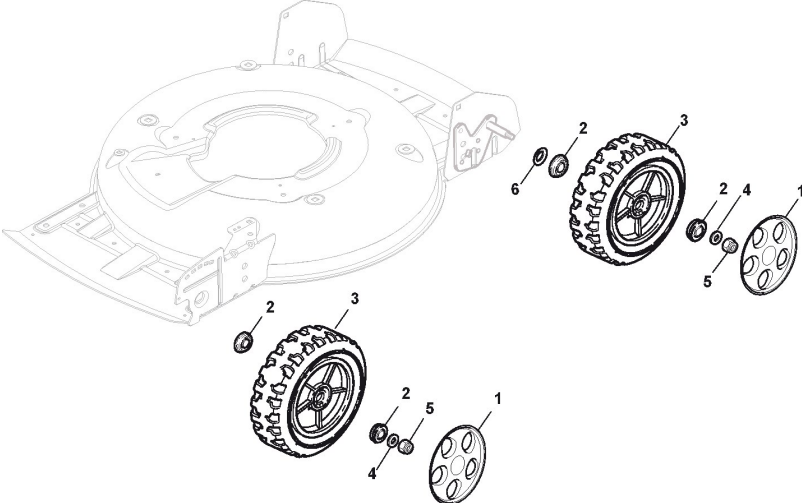

Wheels and Hub Caps

Ref.nr.	Antal	Komponentkode	Beskrivelse	Noter	From	Op til
1	4	322110416/0	Hub Cap Grey	Grey		
2	8	119216035/0	Bearing			
3	4	381007390/1	Wheel	To 31-august-2012		
3	4	381007490/0	Wheel	From 01-september-2012		
4	4	112521350/0	Washer			
5	4	112155000/0	Nut			
6	2	112530150/0	Spring Washer	To 31-august-2012