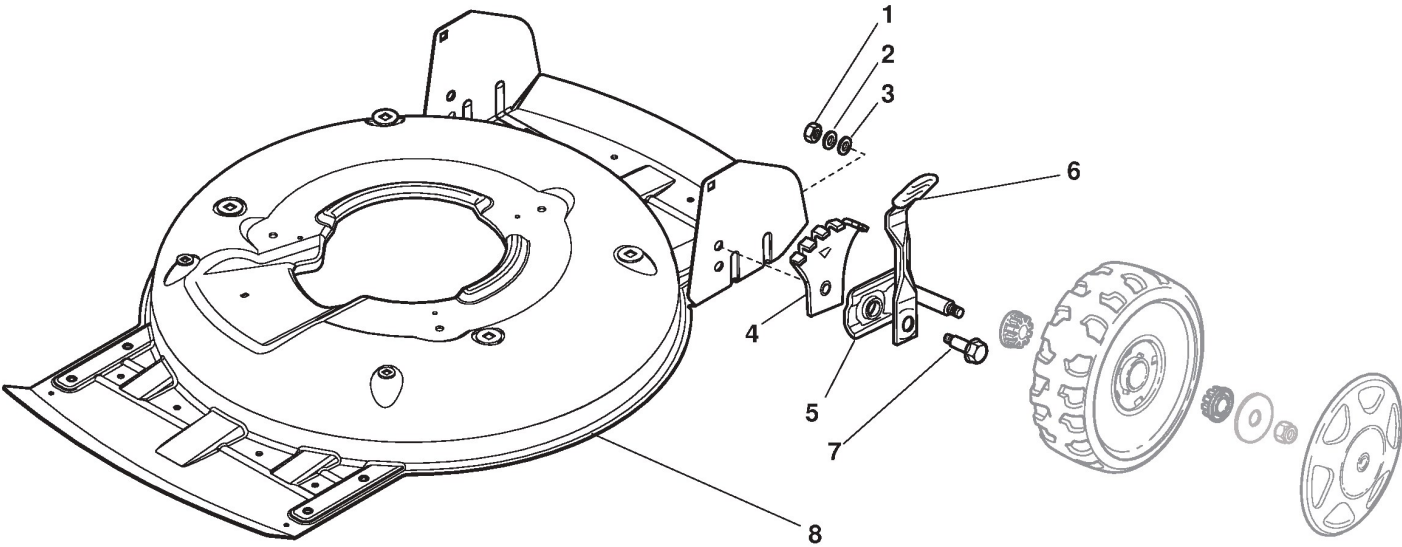

Deck And Height Adjusting

Ref.nr.	Antal	Komponentkode	Beskrivelse	Noter	From	Op til
1	4	112293200/0	Nut			
2	4	112583500/0	Grower			
3	4	112523070/0	Washer			
4	4	322735547/0	Sector, Height Adjustment			
5	4	381005082/0	Wheel Support			
6	4	481003286/0	Lever, Height Adjustment			
7	4	122519811/0	Pin			
8	1	381002907/1	Yellow Deck	To 31-august-2013		
8	1	381004734/0	Grey Deck	From 01-september-2013 To 31-august-2016		
8	1	381004734/1	Grey Deck	From 01-september-2016