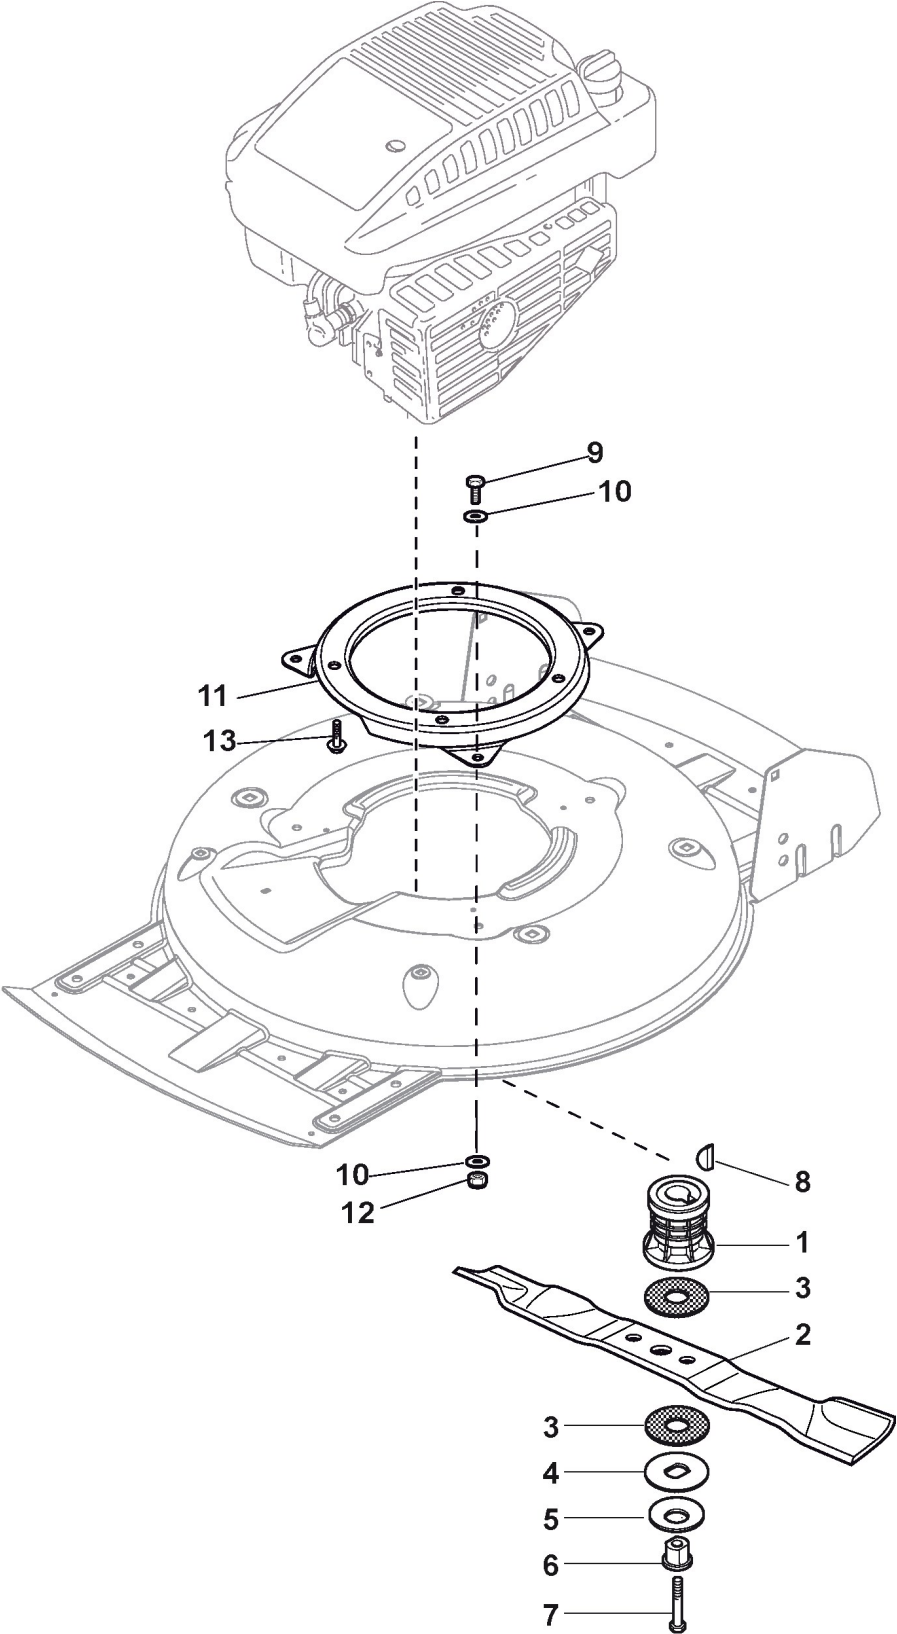

## Handle, Lower Part

Ref.nr.	Antal	Komponentkode	Beskrivelse	Noter	From	Op til
2	2	118566110/0	Push Rod			
3	4	112818900/0	Screw			
4	4	112155000/0	Nut			
5	4	118203854/0	Cap			
6	2	112819100/0	Screw	From 01-september-2013		
7	4	112819121/0	Screw	From 01-september-2015		
7	4	112819201/0	Screw	To 31-august-2015		
8	4	122671651/0	Washer	From 01-september-2012		
8	4	122680006/1	Washer	To 31-august-2013		
9	4	322399804/1	Knob			
10	4	112293200/0	Nut			
12	1	122430313/0	Guide Spring	From 01-september-2012		
12	1	181003801/1	Guide Spring	To 31-august-2013		
13	1	112819201/0	Screw			
14	1	118390020/0	Conduit Clip			
15	2	112819100/0	Screw			

## Handle, Upper Part

Ref.nr.	Antal	Komponentkode	Beskrivelse	Noter	From	Op til
1	1	381007018/1	Handle, Upper Part			
2	1	181003291/2	Lever, Engine Brake	To 31-august-2006		
2	1	181003291/3	Lever, Engine Brake	From 01-september-2006		
3	2	122041966/0	Bushing			
4	1	112728518/0	Screw			
5	1	322806612/0	Support			
6	1	181000615/0	Cable, Thread Engine Brake	SV40 / RV 40 / V35 Engine		
6	1	181000634/0	Cable, Thread Engine Brake	ST. Engine		
7	1	122291050/0	Handgrip Black			

## Controls

Ref.nr.	Antal	Komponentkode	Beskrivelse	Noter	From	Op til
1	1	112291000/0	Nut			
2	1	112581500/0	Grower			
3	1	122171005/0	Spacer			
4	1	112521360/0	Washer			
5	1	112508100/0	Cup Spring			
6	1	381007220/0	Throttle Lever	SV40-RV 40-V35 Engine / B&S 450-500 Series;From 01-september-2006		
7	1	481007080/0	Throttle Cable			
8	1	112815000/0	Screw			
9	1	114356702/0	Throttle Label	(GGP)		

## Blade

Ref.nr.	Antal	Komponentkode	Beskrivelse	Noter	From	Op til
1	1	122465611/0	Hub With Pulley Ø 22.2			
2	1	181004146/0	Blade Standard			
3	2	322672110/1	Washer			
4	1	322672105/0	Washer			
5	1	112508120/0	Cup Spring			
6	1	122041940/0	Bushing			
7	1	112736850/0	Screw			
8	1	112139100/0	Key			
9	3	112793102/0	Screw			
10	6	112523060/0	Washer			
11	1	322207219/1	Flange			
12	3	112155000/0	Nut			
13	3	112735108/1	Screw			