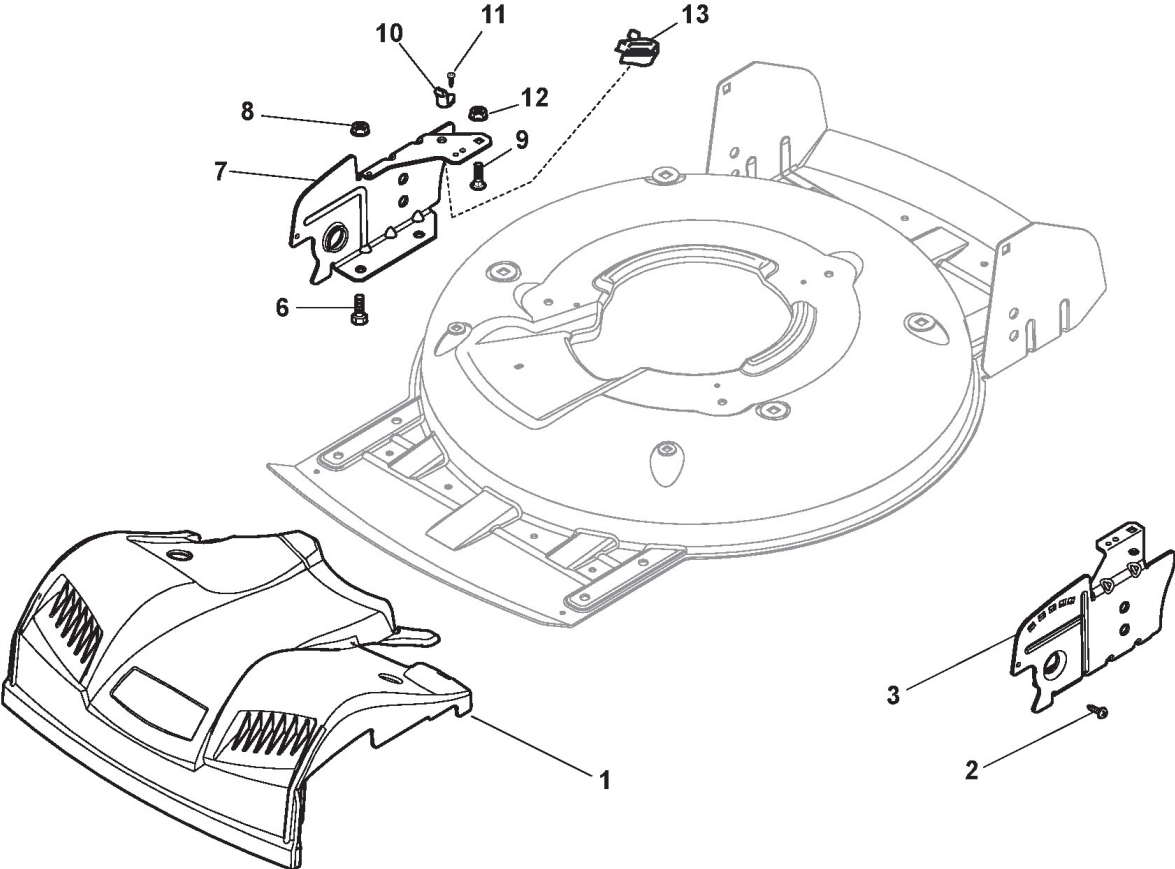

### **Spare parts list** **Reservdelar** **Repuestos** **Ersatzteile** **Pièces détachées** **Reserve onderdelen** **Catalogo ricambi**

- Use ST. S.p.A. Genuine Spare Parts specified in the parts list for repair and/or replacement.
- The contents described in the parts list may change due to improvement.
- The drawings of the spare parts are only indicative And might Not represent the part in question exactly.
- The indications "right" - "left" - "front" - "rear" refer to the position of the operator when using the machine.
- When placing orders of parts for repair And/Or replacement, make sure that the illustrated parts list Is the one applying to the machine's year of manufacture, as shown on the identification plate attached to the machine.

## Deck And Height Adjusting

Ref.nr.	Antal	Komponentkode	Beskrivelse	Noter	From	Op til
1	4	112293200/0	Nut			
2	4	112583500/0	Grower			
3	4	112523070/0	Washer			
4	4	322735547/0	Sector, Height Adjustment			
5	4	381005082/0	Wheel Support			
6	4	481003286/0	Lever, Height Adjustment			
7	4	122519811/0	Pin			
8	1	381002907/1	Yellow Deck	To 31-august-2013		
8	1	381004734/0	Grey Deck	From 01-september-2013 To 31-august-2016		
8	1	381004734/1	Grey Deck	From 01-september-2016		