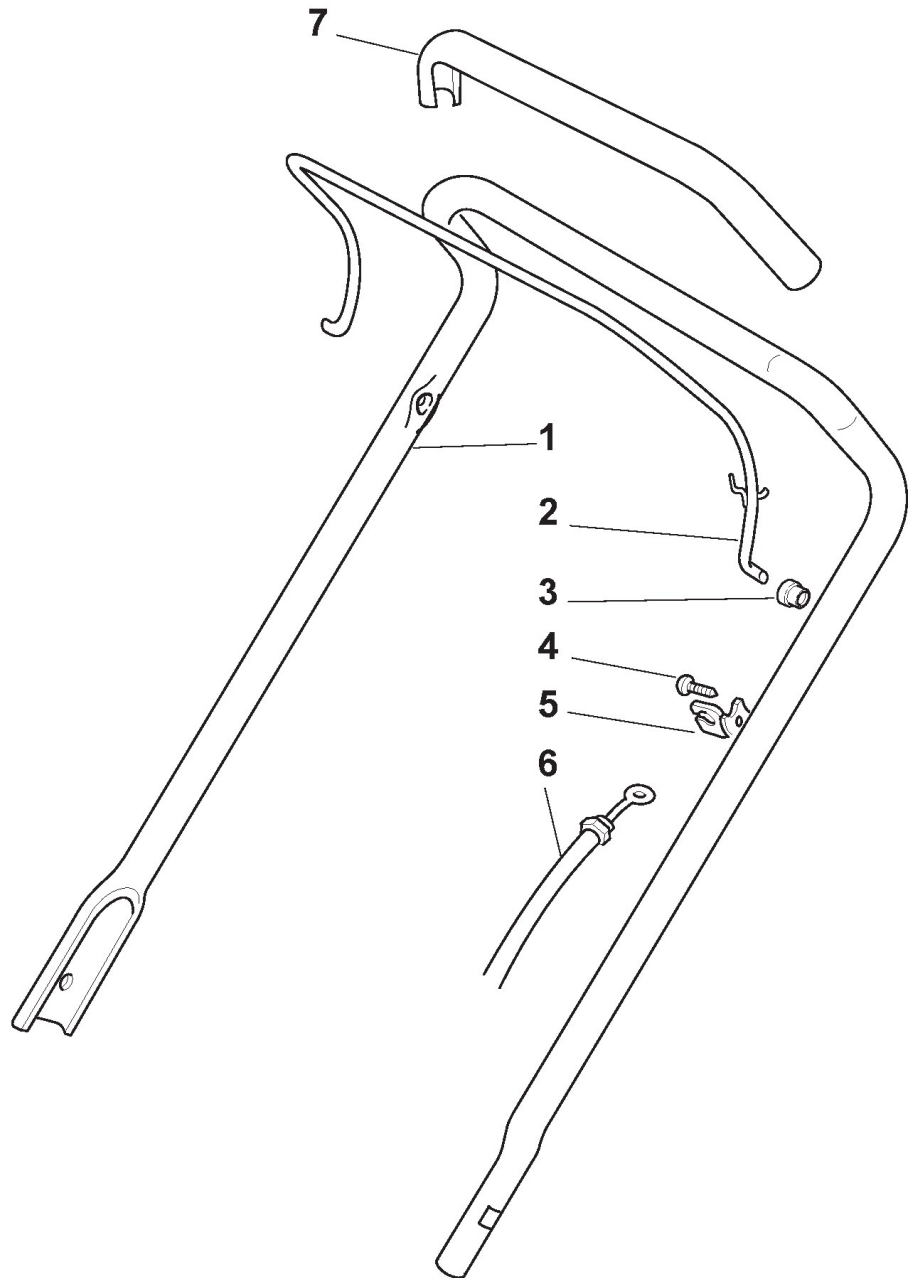

## Deck And Height Adjusting

Ref.nr.	Antal	Komponentkode	Beskrivelse	Noter	From	Op til
1	4	112293200/0	Nut			
2	4	112583500/0	Grower			
3	4	112523070/0	Washer			
4	4	322735547/0	Sector, Height Adjustment			
5	4	381005082/0	Wheel Support			
6	4	481003286/0	Lever, Height Adjustment			
7	4	122519811/0	Pin			
8	1	381002907/1	Yellow Deck	To 31-august-2013		
8	1	381004734/0	Grey Deck	From 01-september-2013 To 31-august-2016		
8	1	381004734/1	Grey Deck	From 01-september-2016		

## Handle, Lower Part

Ref.nr.	Antal	Komponentkode	Beskrivelse	Noter	From	Op til
2	2	118566110/0	Push Rod			
3	4	112818900/0	Screw			
4	4	112155000/0	Nut			
5	4	118203854/0	Cap			
6	2	112819100/0	Screw	From 01-september-2013		
7	4	112819121/0	Screw	From 01-september-2015		
7	4	112819201/0	Screw	To 31-august-2015		
8	4	122671651/0	Washer	From 01-september-2012		
8	4	122680006/1	Washer	To 31-august-2013		
9	4	322399804/1	Knob			
10	4	112293200/0	Nut			
12	1	122430313/0	Guide Spring	From 01-september-2012		
12	1	181003801/1	Guide Spring	To 31-august-2013		
13	1	112819201/0	Screw			
14	1	118390020/0	Conduit Clip			
15	2	112819100/0	Screw			

## Controls

Ref.nr.	Antal	Komponentkode	Beskrivelse	Noter	From	Op til
1	1	112291000/0	Nut			
2	1	112581500/0	Grower			
3	1	122171005/0	Spacer			
4	1	112521360/0	Washer			
5	1	112508100/0	Cup Spring			
6	1	381007220/0	Throttle Lever	SV40-RV 40-V35 Engine / B&S 450-500 Series;From 01-september-2006		
7	1	481007080/0	Throttle Cable			
8	1	112815000/0	Screw			
9	1	114356702/0	Throttle Label	(GGP)		

## Blade

Ref.nr.	Antal	Komponentkode	Beskrivelse	Noter	From	Op til
1	1	122465611/0	Hub With Pulley Ø 22.2			
2	1	181004146/0	Blade Standard			
3	2	322672110/1	Washer			
4	1	322672105/0	Washer			
5	1	112508120/0	Cup Spring			
6	1	122041940/0	Bushing			
7	1	112736850/0	Screw			
8	1	112139100/0	Key			
9	3	112793102/0	Screw			
10	6	112523060/0	Washer			
11	1	322207219/1	Flange			
12	3	112155000/0	Nut			
13	3	112735108/1	Screw			