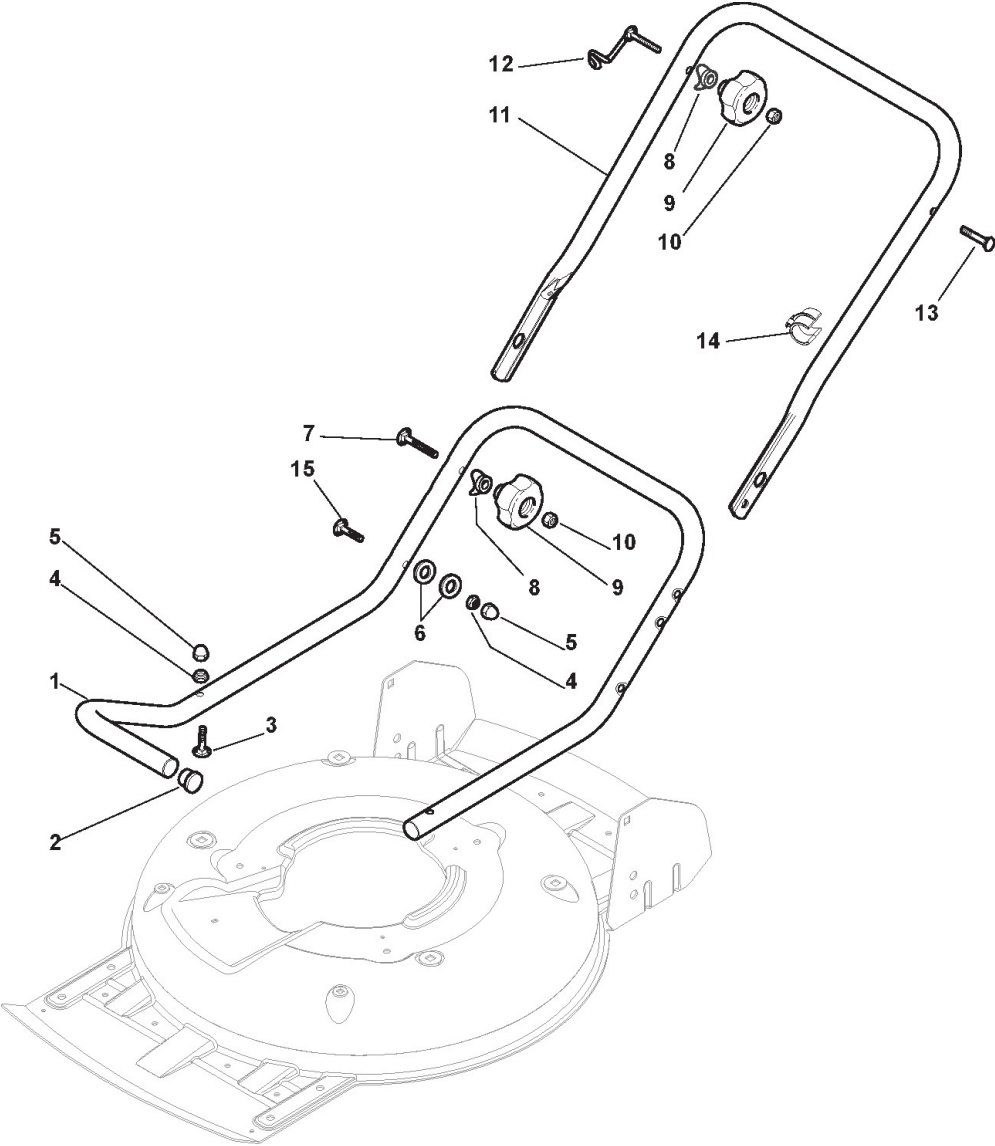

## Deck And Height Adjusting

Ref.nr.	Antal	Komponentkode	Beskrivelse	Noter	From	Op til
1	4	112293200/0	Nut			
2	4	112583500/0	Grower			
3	4	112523070/0	Washer			
4	4	322735547/0	Sector, Height Adjustment			
5	4	381005082/0	Wheel Support			
6	4	481003286/0	Lever, Height Adjustment			
7	4	122519811/0	Pin			
8	1	381002907/1	Yellow Deck	To 31-august-2013		
8	1	381004734/0	Grey Deck	From 01-september-2013 To 31-august-2016		
8	1	381004734/1	Grey Deck	From 01-september-2016		

## Handle, Lower Part

Ref.nr.	Antal	Komponentkode	Beskrivelse	Noter	From	Op til
2	2	118566110/0	Push Rod			
3	4	112818900/0	Screw			
4	4	112155000/0	Nut			
5	4	118203854/0	Cap			
6	2	112819100/0	Screw	From 01-september-2013		
7	4	112819121/0	Screw	From 01-september-2015		
7	4	112819201/0	Screw	To 31-august-2015		
8	4	122671651/0	Washer	From 01-september-2012		
8	4	122680006/1	Washer	To 31-august-2013		
9	4	322399804/1	Knob			
10	4	112293200/0	Nut			
12	1	122430313/0	Guide Spring	From 01-september-2012		
12	1	181003801/1	Guide Spring	To 31-august-2013		
13	1	112819201/0	Screw			
14	1	118390020/0	Conduit Clip			
15	2	112819100/0	Screw			

## Controls

Ref.nr.	Antal	Komponentkode	Beskrivelse	Noter	From	Op til
1	1	112291000/0	Nut			
2	1	112581500/0	Grower			
3	1	122171005/0	Spacer			
4	1	112521360/0	Washer			
5	1	112508100/0	Cup Spring			
6	1	381007220/0	Throttle Lever	SV40-RV 40-V35 Engine / B&S 450-500 Series;From 01-september-2006		
7	1	481007080/0	Throttle Cable			
8	1	112815000/0	Screw			
9	1	114356702/0	Throttle Label	(GGP)		

## Blade

Ref.nr.	Antal	Komponentkode	Beskrivelse	Noter	From	Op til
1	1	122465611/0	Hub With Pulley Ø 22.2			
2	1	181004146/0	Blade Standard			
3	2	322672110/1	Washer			
4	1	322672105/0	Washer			
5	1	112508120/0	Cup Spring			
6	1	122041940/0	Bushing			
7	1	112736850/0	Screw			
8	1	112139100/0	Key			
9	3	112793102/0	Screw			
10	6	112523060/0	Washer			
11	1	322207219/1	Flange			
12	3	112155000/0	Nut			
13	3	112735108/1	Screw			