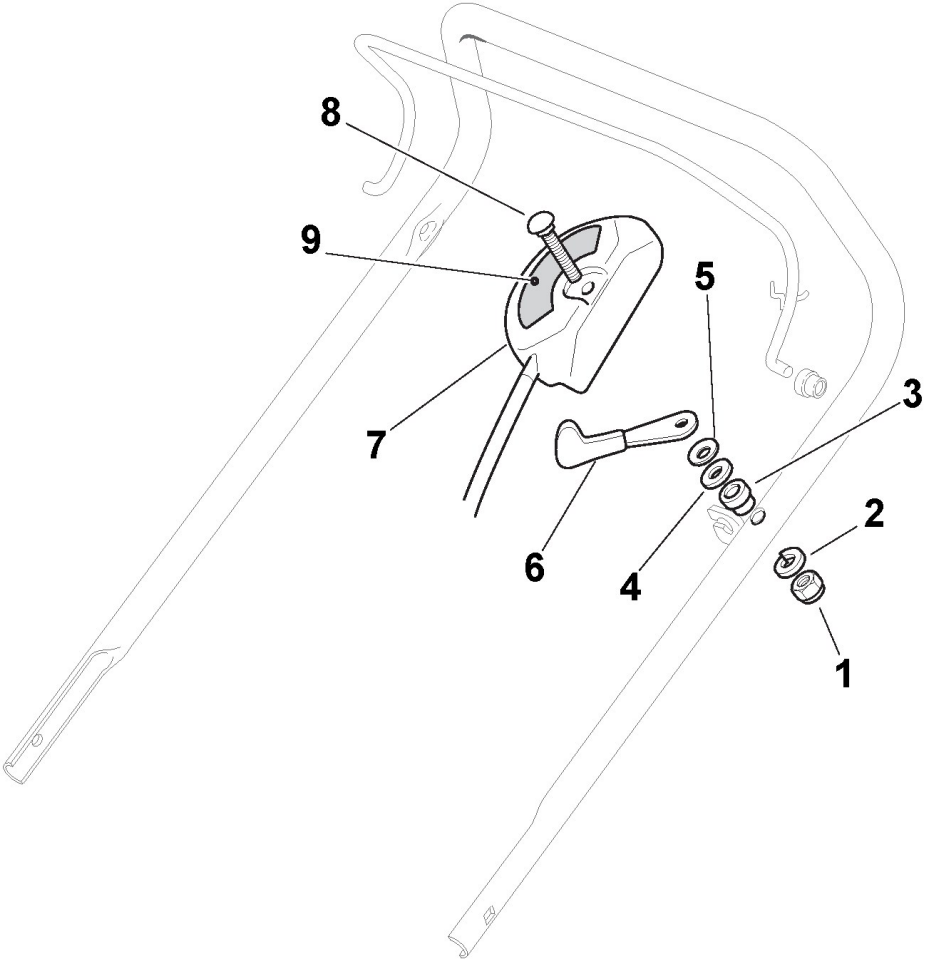

## Handle, Lower Part

Ref.nr.	Antal	Komponentkode	Beskrivelse	Noter	From	Op til
2	2	118566110/0	Push Rod			
3	4	112818900/0	Screw			
4	4	112155000/0	Nut			
5	4	118203854/0	Cap			
6	2	112819100/0	Screw	From 01-september-2013		
7	4	112819121/0	Screw	From 01-september-2015		
7	4	112819201/0	Screw	To 31-august-2015		
8	4	122671651/0	Washer	From 01-september-2012		
8	4	122680006/1	Washer	To 31-august-2013		
9	4	322399804/1	Knob			
10	4	112293200/0	Nut			
12	1	122430313/0	Guide Spring	From 01-september-2012		
12	1	181003801/1	Guide Spring	To 31-august-2013		
13	1	112819201/0	Screw			
14	1	118390020/0	Conduit Clip			
15	2	112819100/0	Screw			

## Handle, Upper Part

Ref.nr.	Antal	Komponentkode	Beskrivelse	Noter	From	Op til
1	1	381007018/1	Handle, Upper Part			
2	1	181003291/2	Lever, Engine Brake	To 31-august-2006		
2	1	181003291/3	Lever, Engine Brake	From 01-september-2006		
3	2	122041966/0	Bushing			
4	1	112728518/0	Screw			
5	1	322806612/0	Support			
6	1	181000615/0	Cable, Thread Engine Brake	SV40 / RV 40 / V35 Engine		
6	1	181000634/0	Cable, Thread Engine Brake	ST. Engine		
7	1	122291050/0	Handgrip Black			

## Controls

Ref.nr.	Antal	Komponentkode	Beskrivelse	Noter	From	Op til
1	1	112291000/0	Nut			
2	1	112581500/0	Grower			
3	1	122171005/0	Spacer			
4	1	112521360/0	Washer			
5	1	112508100/0	Cup Spring			
6	1	381007220/0	Throttle Lever	SV40-RV 40-V35 Engine / B&S 450-500 Series;From 01-september-2006		
7	1	481007080/0	Throttle Cable			
8	1	112815000/0	Screw			
9	1	114356702/0	Throttle Label	(GGP)		

## Blade

Ref.nr.	Antal	Komponentkode	Beskrivelse	Noter	From	Op til
1	1	122465611/0	Hub With Pulley Ø 22.2			
2	1	181004146/0	Blade Standard			
3	2	322672110/1	Washer			
4	1	322672105/0	Washer			
5	1	112508120/0	Cup Spring			
6	1	122041940/0	Bushing			
7	1	112736850/0	Screw			
8	1	112139100/0	Key			
9	3	112793102/0	Screw			
10	6	112523060/0	Washer			
11	1	322207219/1	Flange			
12	3	112155000/0	Nut			
13	3	112735108/1	Screw			