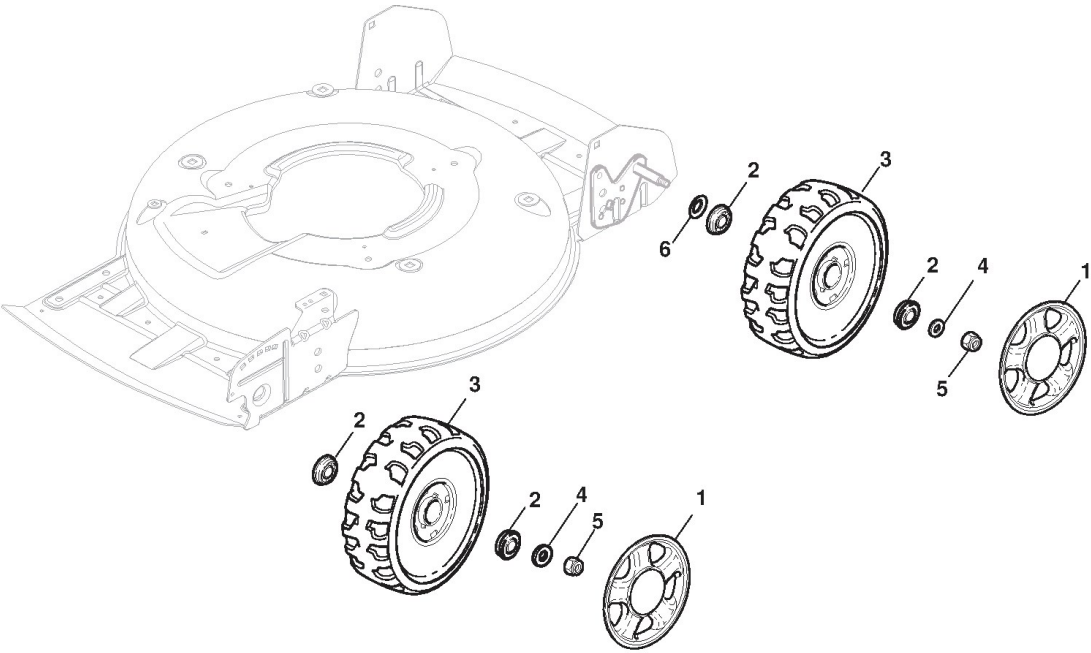

Wheels and Hub Caps

Ref.nr.	Antal	Komponentkode	Beskrivelse	Noter	From	Op til
1	4	322110382/0	Hub Cap Grey	Grey		
2	8	122122200/0	Bearing			
3	4	322686092/0	Wheel			
4	4	112521350/0	Washer			
5	4	112155000/0	Nut			
6	4	322170622/0	Spacer