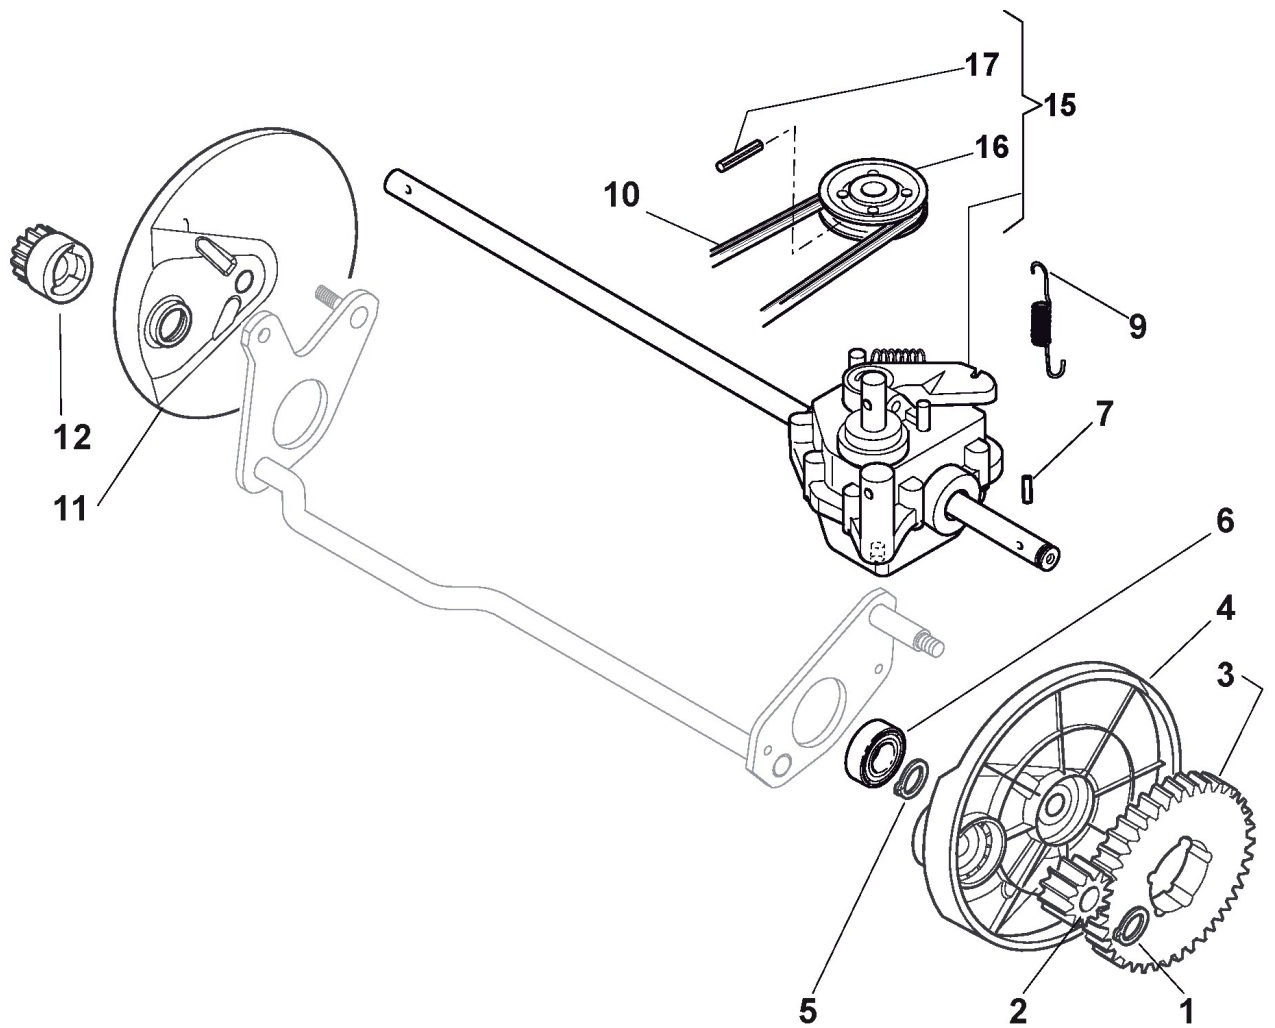

Handle, Upper Part

Ref.nr.	Antal	Komponentkode	Beskrivelse	Noter	From	Op til
1	1	381007543/0	Handle, Upper Part			
2	1	122430313/0	Guide Spring			
3	1	112521330/0	Washer			
4	1	112154510/0	Nut			
5	1	118390020/0	Conduit Clip			
6	1	181030056/0	Cable, Thread Engine Brake	Honda / B&S / GGP Engine		
7	1	122291050/0	Handgrip Black			
8	1	181003300/1	Lever, Engine Brake			
9	1	181003301/0	Drive Control Lever			
10	1	322545204/0	Fulcrum Pin			
11	4	122041966/0	Bushing			
12	1	381030083/0	Cable Rear Drive	To 31-august-2012		
12	1	381030096/0	Cable Rear Drive	From 01-september-2012 To 31-august-2014		
12	1	381030096/1	Cable Rear Drive	From 01-september-2014; To 31-august-2017		
12	1	381030132/0		From 01-september-2017		
13	1	112727783/0	Screw			
14	1	112154510/0	Nut			
15	1	181005517/0	Throttle Cable	Honda / GGP Engine