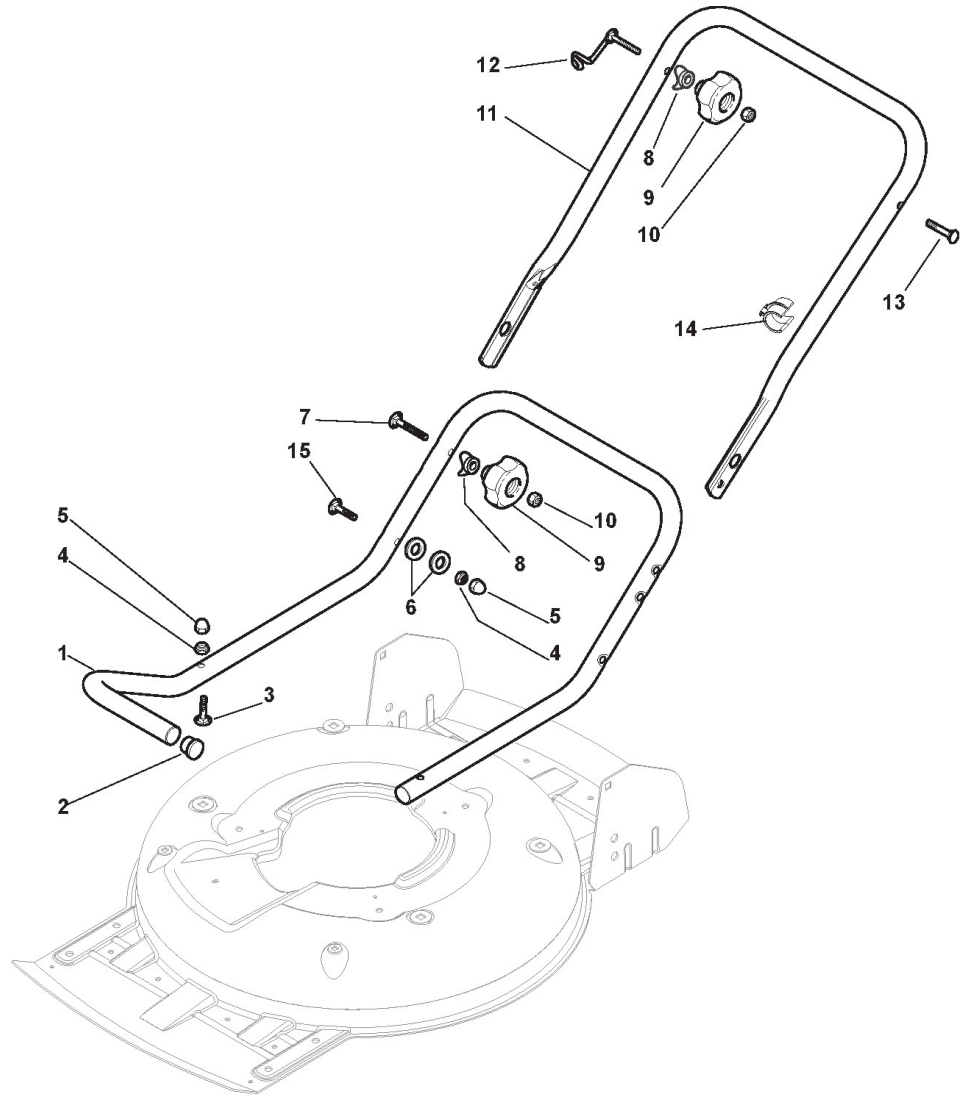

Mask

Ref.nr.	Antal	Komponentkode	Beskrivelse	Noter	From	Op til
1	1	322226197/0	Mask, Grey			
2	2	112728450/0	Screw			
3	1	322778421/0	Left Bracket			
6	4	112792611/0	Screw			
7	1	322778419/0	Right Bracket			
8	4	112293201/0	Nut			
9	2	112815200/0	Screw			
10	2	322020400/0	Fairlead			
11	2	112728523/0	Screw			
12	2	112292102/0	Nut			
13	2	133320506/0	Fairlead			
14	1	114367494/2	Label STIGA logo