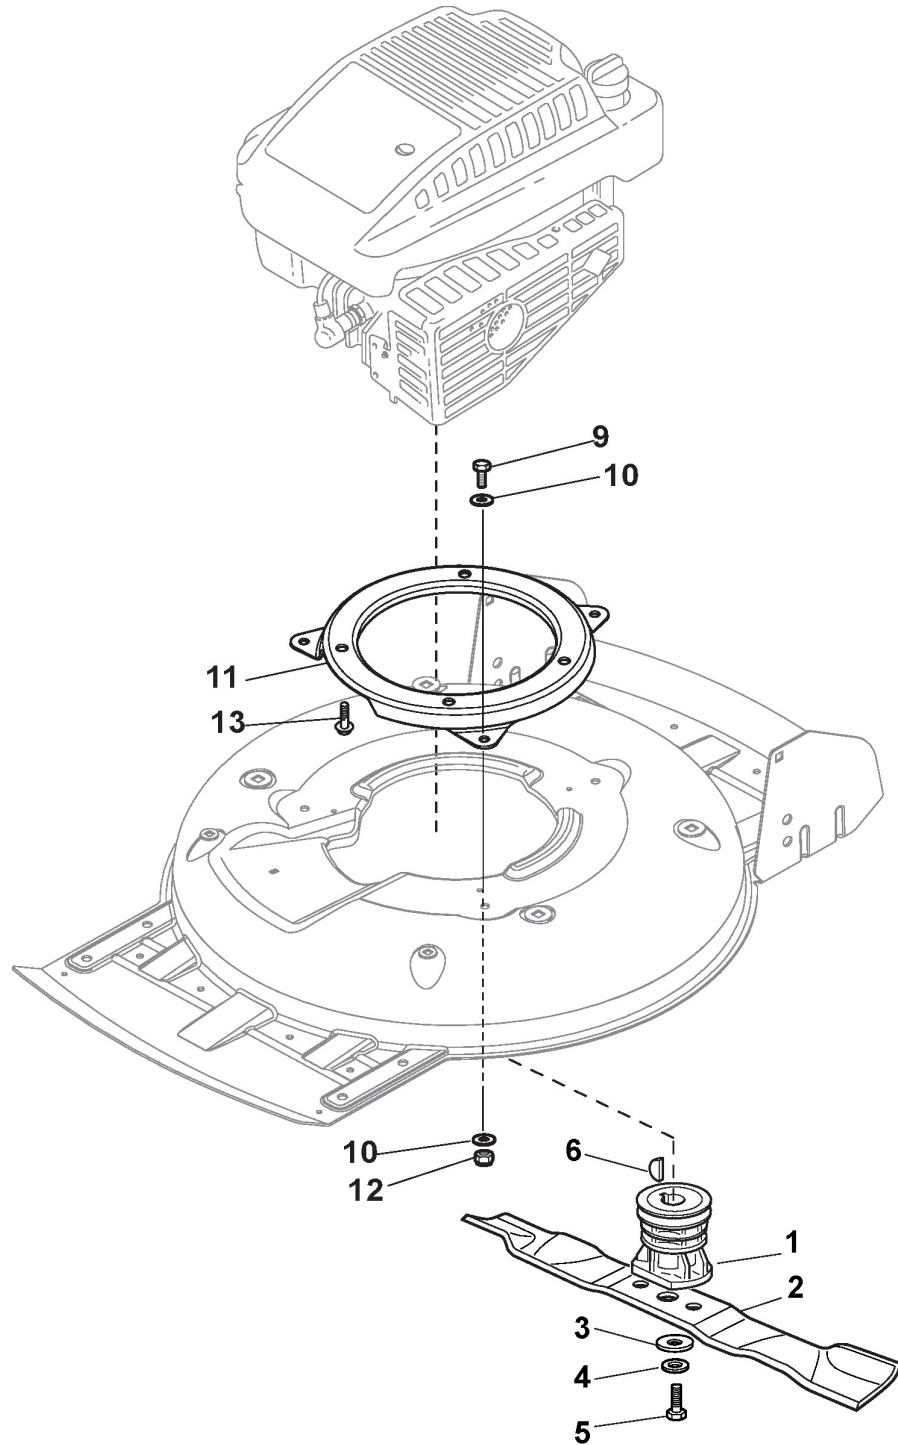

# Transmission

Ref.nr.	Antal	Komponentkode	Beskrivelse	Noter	From	Op til
1	2	112608600/0	Seeger			
2	1	122570120/1	Pinion Left			
3	2	122120105/1	Ring Gear	To 31-august-2016		
3	2	122120105/2	Ring Gear	From 01-september-2016		
4	1	122600092/0	Right Wheel Protection	To 31-august-2012		
4	1	322600267/0	Protection, Wheel	From 01-september-2012		
5	2	112608600/0	Seeger			
6	2	119216035/0	Bearing			
7	2	122753000/0	Pin			
9	1	122450437/0	Spring	To 31-august-2012		
9	1	122450439/0	Spring	From 01-september-2012		
10	1	135063902/0	Belt	From 01-september-2016		
10	1	135063902/0	Belt	To 31-august-2012		
10	1	135064100/0	Belt	From 01-september-2012 To 31-august-2016		
11	1	122600093/0	Left Wheel Protection	To 31-august-2012		
11	1	322600267/0	Protection, Wheel	From 01-september-2012		
12	1	122570110/1	Pinion Right			
15	1	181003095/0	Gear Box	To 31-august-2012		
15	1	181003109/0	Gear Box	From 01-september-2012 To 31-august-2014		
15	1	181003109/1	Gear Box	From 01-september-2014 To 31-august-2016		
15	1	181003122/0	Gear Box	From 01-september-2016		
16	1	122601904/0	Pulley	To 31-august-2013		
16	1	122601909/0	Pulley	From 01-september-2010		
17	1	112645705/0	Elastic Pin			

## Blade

Ref.nr.	Antal	Komponentkode	Beskrivelse	Noter	From	Op til
1	1	122465607/2	Hub With Pulley, Crankshaft Ø 22.2	From 01-september-2007 To 31-august-2010		
1	1	122465607/3	Hub With Pulley, Crankshaft Ø 22.2	From 01-september-2010		
1	1	22465607/1	Hub With Pulley, Crankshaft Ø 22.2	To 31-august-2007		
2	1	181004146/0	Blade Standard			
3	1	122160400/0	Elastic Disc			
4	1	112523080/0	Washer			
5	1	112735698/0	Screw			
6	1	112139100/0	Key			
9	3	112793102/0	Screw			
10	6	112523060/0	Washer			
11	1	322207219/1	Flange			
12	3	112155000/0	Nut			
13	3	112735108/1	Screw	From 01-september-2014		
13	3	112735109/2	Screw	To 31-august-2014		