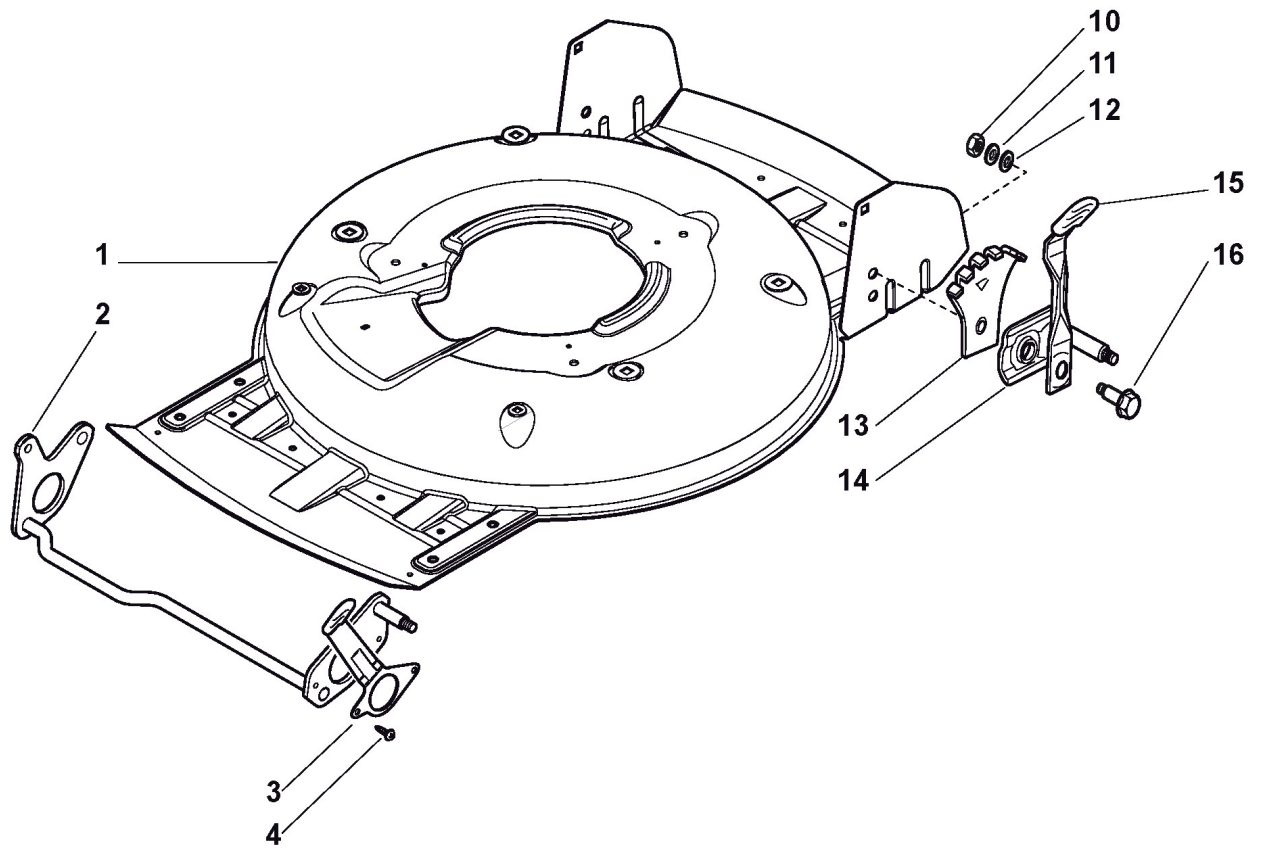

## Deck And Height Adjusting

Ref.nr.	Antal	Komponentkode	Beskrivelse	Noter	From	Op til
1	1	381002907/1	Yellow Deck	To 31-august-2013		
1	1	381004734/0	Grey Deck	From 01-september-2013 To 31-august-2016		
1	1	381004734/1	Grey Deck	From 01-september-2016		
2	1	381002849/0	Front Wheel Axle	To 31-august-2012		
2	1	381302863/0	Axle, Front Wheels	From 01-september-2012		
3	1	322321546/0	Lever	From 01-september-2014		
3	1	381003276/0	Lever, Height Adjustment	To 31-august-2012		
3	1	381003412/0	Lever, Height Adjustment	To 31-august-2014		
4	2	112735661/0	Screw			
10	2	112293200/0	Nut			
11	2	112583500/0	Grower			
12	2	112523070/0	Washer			
13	2	322735547/0	Sector, Height Adjustment			
14	2	381005084/0	Wheel Support	To 31-august-2012		
14	2	381005175/0	Support, Wheel	From 01-september-2012		
15	2	481003286/0	Lever, Height Adjustment			
16	2	122519811/0	Pin			