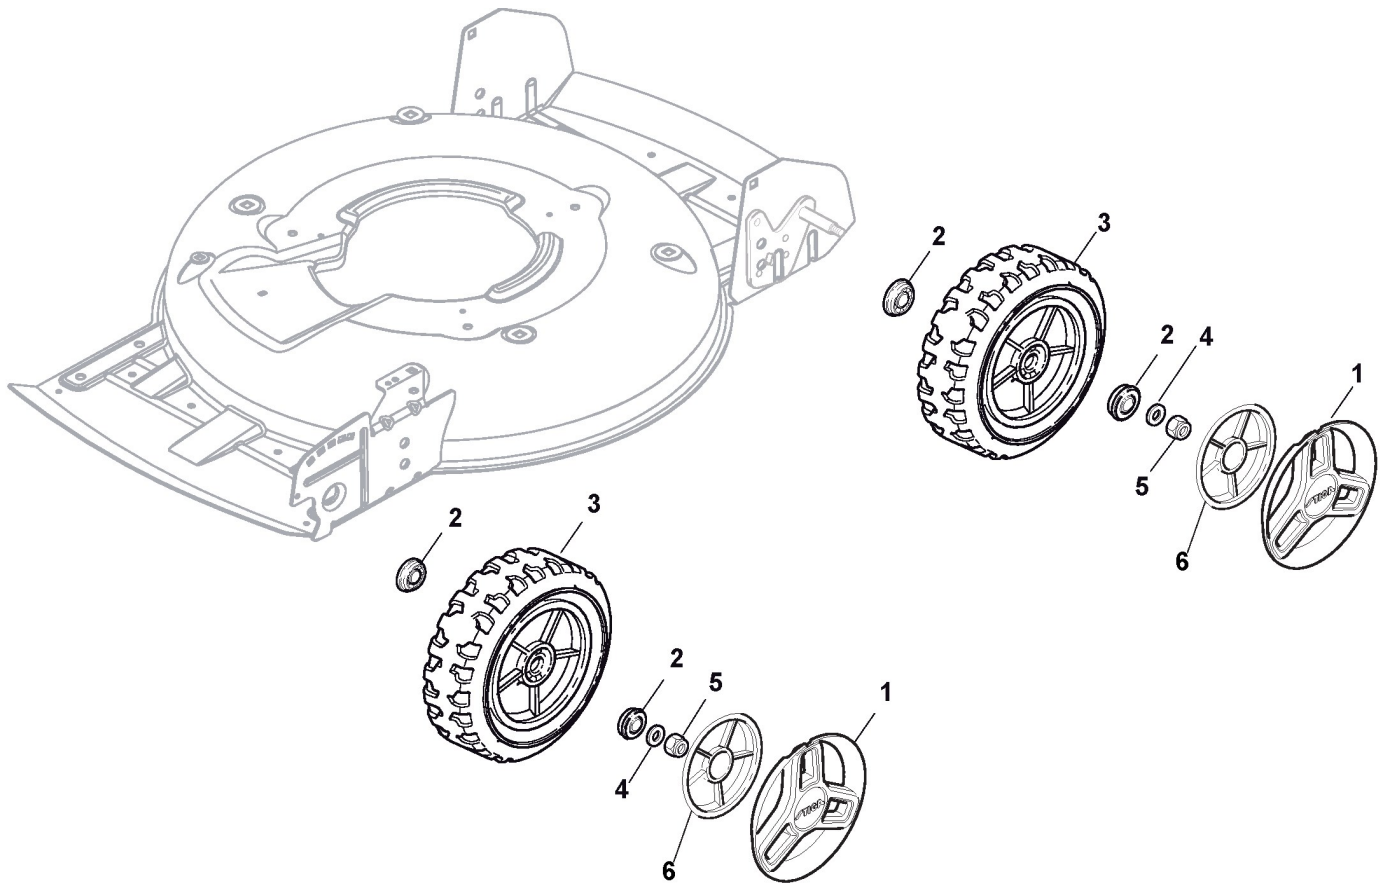

Transmission

Ref.nr.	Antal	Komponentkode	Beskrivelse	Noter	From	Op til
1	2	112608600/0	Seeger			
2	1	122570120/1	Pinion Left			
3	2	122120105/1	Ring Gear	To 31-august-2016		
3	2	122120105/2	Ring Gear	From 01-september-2016		
4	1	122600092/0	Right Wheel Protection	To 31-august-2012		
4	1	322600267/0	Protection, Wheel	From 01-september-2012		
5	2	112608600/0	Seeger			
6	2	119216035/0	Bearing			
7	2	122753000/0	Pin			
9	1	122450437/0	Spring	To 31-august-2012		
9	1	122450439/0	Spring	From 01-september-2012		
10	1	135063902/0	Belt	From 01-september-2016		
10	1	135063902/0	Belt	To 31-august-2012		
10	1	135064100/0	Belt	From 01-september-2012 To 31-august-2016		
11	1	122600093/0	Left Wheel Protection	To 31-august-2012		
11	1	322600267/0	Protection, Wheel	From 01-september-2012		
12	1	122570110/1	Pinion Right			
15	1	181003095/0	Gear Box	To 31-august-2012		
15	1	181003109/0	Gear Box	From 01-september-2012 To 31-august-2014		
15	1	181003109/1	Gear Box	From 01-september-2014 To 31-august-2016		
15	1	181003122/0	Gear Box	From 01-september-2016		
16	1	122601904/0	Pulley	To 31-august-2013		
16	1	122601909/0	Pulley	From 01-september-2010		
17	1	112645705/0	Elastic Pin