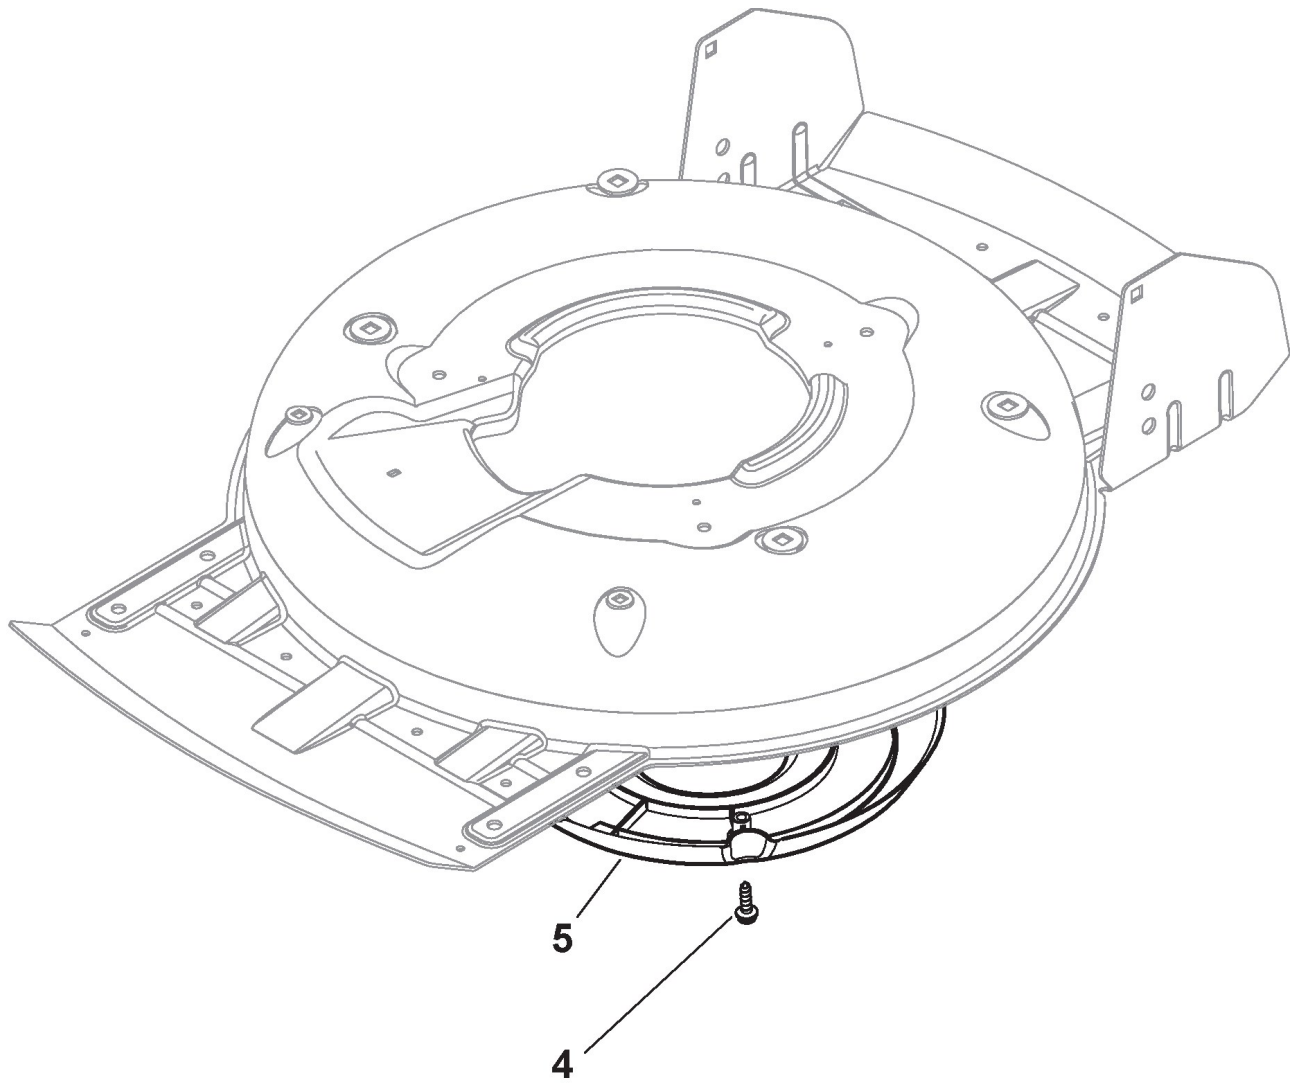

## Deck And Height Adjusting

Ref.nr.	Antal	Komponentkode	Beskrivelse	Noter	From	Op til
1	1	381002907/1	Yellow Deck	To 31-august-2013		
1	1	381004734/0	Grey Deck	From 01-september-2013 To 31-august-2016		
1	1	381004734/1	Grey Deck	From 01-september-2016		
2	1	381002849/0	Front Wheel Axle	To 31-august-2012		
2	1	381302863/0	Axle, Front Wheels	From 01-september-2012		
3	1	322321546/0	Lever	From 01-september-2014		
3	1	381003276/0	Lever, Height Adjustment	To 31-august-2012		
3	1	381003412/0	Lever, Height Adjustment	To 31-august-2014		
4	2	112735661/0	Screw			
10	2	112293200/0	Nut			
11	2	112583500/0	Grower			
12	2	112523070/0	Washer			
13	2	322735547/0	Sector, Height Adjustment			
14	2	381005084/0	Wheel Support	To 31-august-2012		
14	2	381005175/0	Support, Wheel	From 01-september-2012		
15	2	481003286/0	Lever, Height Adjustment			
16	2	122519811/0	Pin			