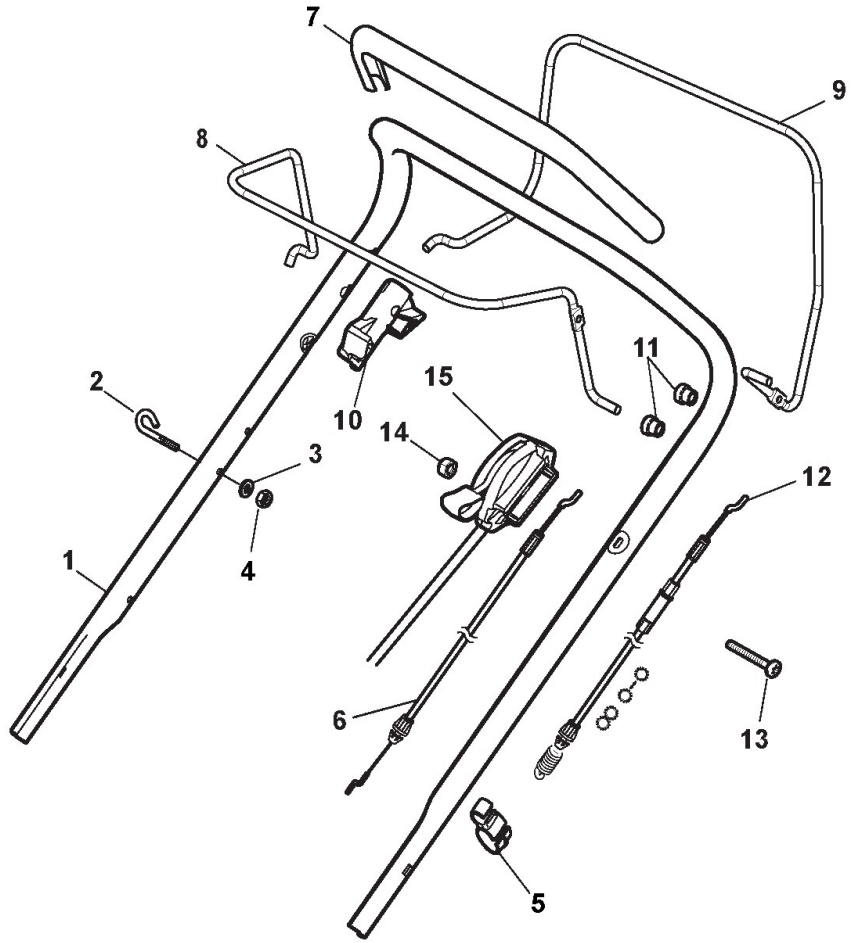

## Handle, Lower Part

Ref.nr.	Antal	Komponentkode	Beskrivelse	Noter	From	Op til
1	1	381006677/0	Handle Lower Part			
2	2	118566110/0	Push Rod			
3	4	112818900/0	Screw			
4	4	112155000/0	Nut			
5	4	118203854/0	Cap			
6	2	112819100/0	Screw	From 01-september-2013		
7	4	112819121/0	Screw	From 01-september-2015		
7	4	112819201/0	Screw	To 31-august-2015		
8	4	122671651/0	Washer	From 01-september-2012		
8	4	122680006/1	Washer	To 31-august-2013		
9	4	322399804/1	Knob			
10	4	112293200/0	Nut			
11	1	381007542/0	Handle Middle Part	To 31-august-2015		
11	1	381007542/0	Handle Middle Part	From 01-september-2015		
12	1	122430313/0	Guide Spring	From 01-september-2012		
12	1	181003801/1	Guide Spring	To 31-august-2013		
13	1	112819201/0	Screw			
14	1	118390020/0	Conduit Clip			
15	2	112819100/0	Screw			

## Blade

Ref.nr.	Antal	Komponentkode	Beskrivelse	Noter	From	Op til
1	1	122465607/2	Hub With Pulley, Crankshaft Ø 22.2	From 01-september-2007 To 31-august-2010		
1	1	122465607/3	Hub With Pulley, Crankshaft Ø 22.2	From 01-september-2010		
1	1	22465607/1	Hub With Pulley, Crankshaft Ø 22.2	To 31-august-2007		
2	1	181004146/0	Blade Standard			
3	1	122160400/0	Elastic Disc			
4	1	112523080/0	Washer			
5	1	112735698/0	Screw			
6	1	112139100/0	Key			
9	3	112793102/0	Screw			
10	6	112523060/0	Washer			
11	1	322207219/1	Flange			
12	3	112155000/0	Nut			
13	3	112735108/1	Screw	From 01-september-2014		
13	3	112735109/2	Screw	To 31-august-2014		