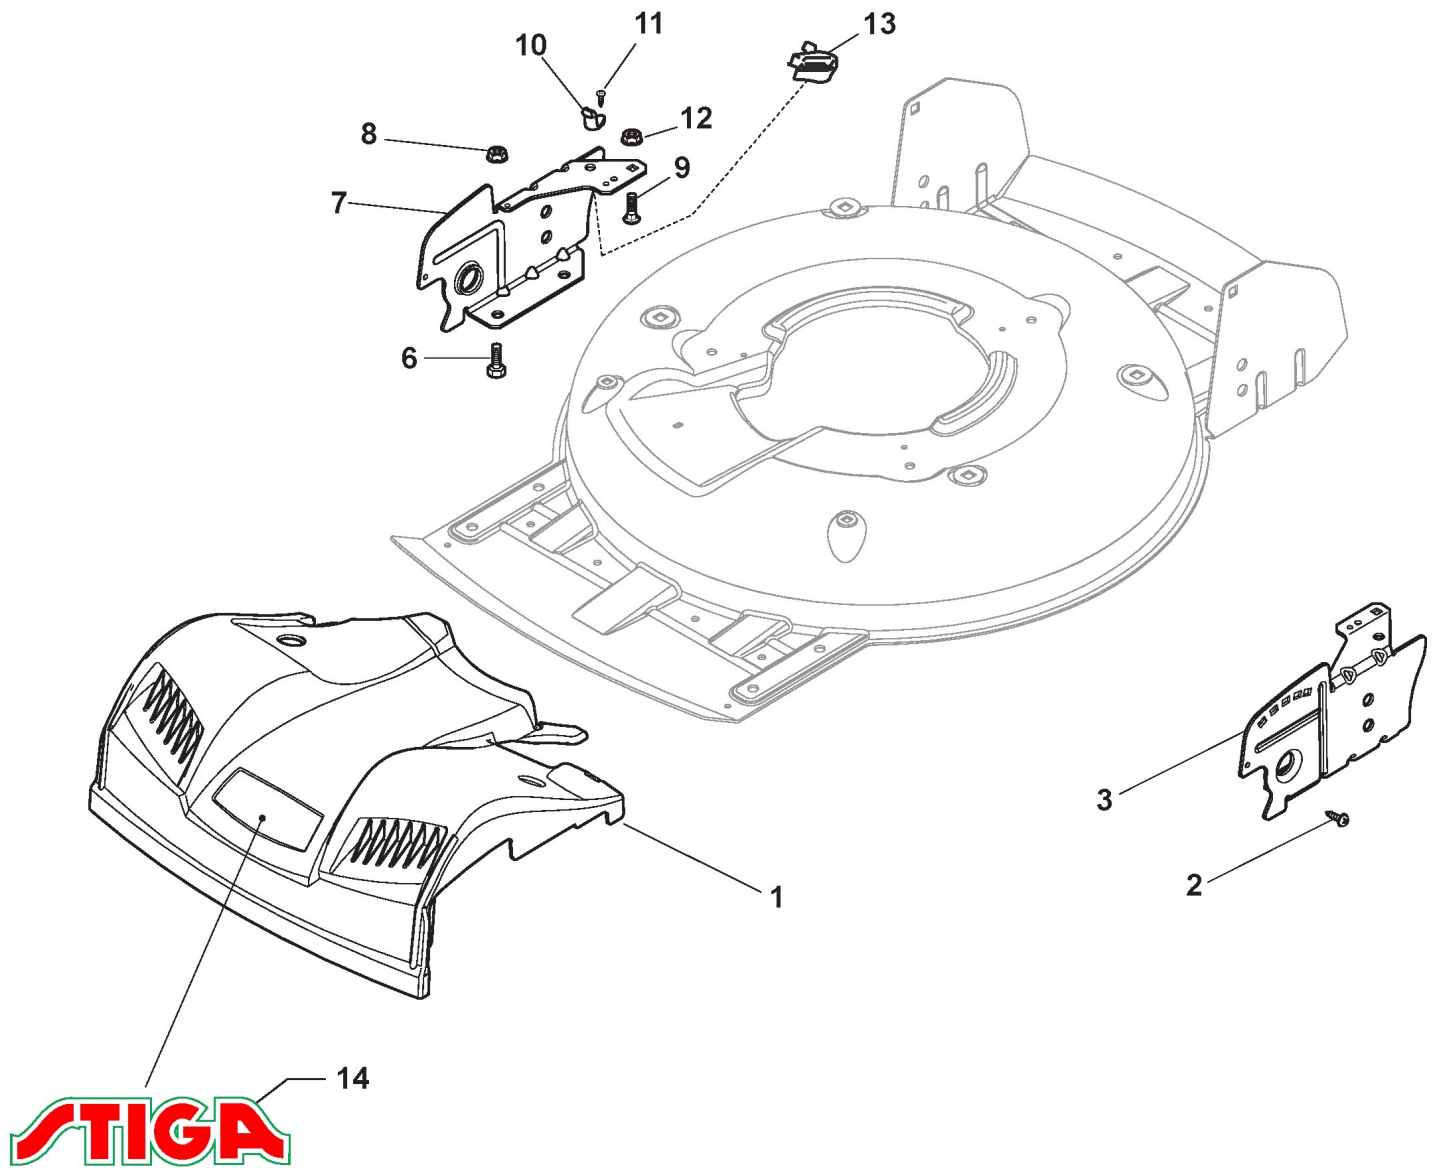

Protection, Belt

Ref.nr.	Antal	Komponentkode	Beskrivelse	Noter	From	Op til
4	3	112728530/0	Screw	To 31-august-2015		
4	3	112728531/0	Screw	From 01-september-2015		
5	1	322060220/0	Belt Protection