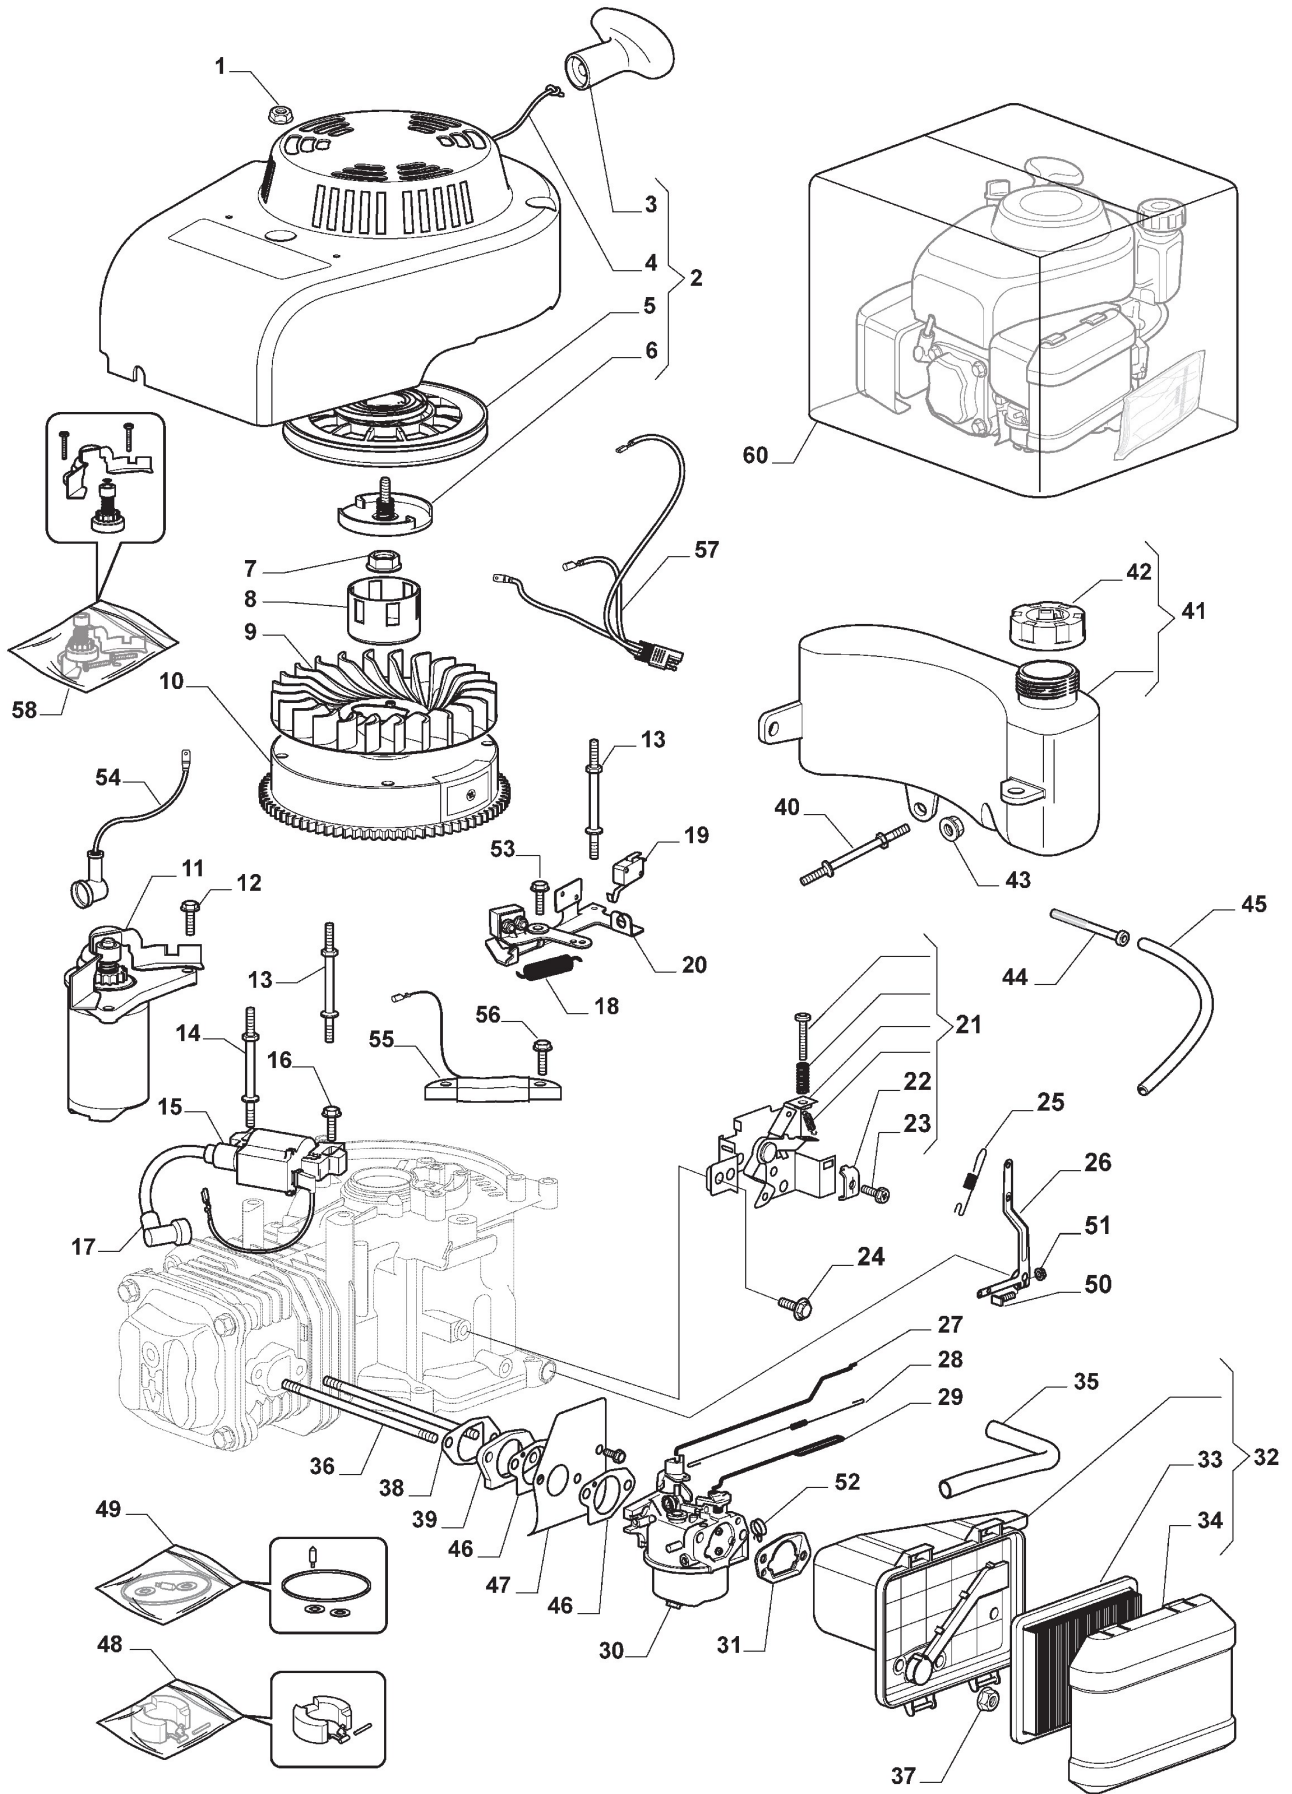

Engine - Carburettor, Tank

Ref.nr.	Antal	Komponentkode	Beskrivelse	Noter	From	Op til
44	1	118550314/0	Fuel Filter			
45	1	118550340/0	Fuel Pipe			
46	2	118551264/0	Carburetor Gasket			
47	1	118551266/0	Carburetor Gasket			
48	1	118550388/0	Kit Repair, Carburettor			
49	1	118550389/0	Kit Repair			
50	1	118550805/0	Screw			
51	1	118550806/0	Nut			
52	2	118550918/0	Pipe Clip			
53	1	112791500/0	Screw			
54	1	118550395/0	Switch Wires	To 31-august-2016		
54	1	118551368/0	Switch Wires	From 01-september-2016		
55	1	118550420/0	Coil Assy, Charge	To 31-august-2016		
55	1	118551364/0	Coil Assy, Charge	From 01-september-2016		
56	2	112791500/0	Screw			
57	1	118550393/0	Switch Wires			
58	1	118550402/0	Kit Repair			
60	1	118550411/0	Engine Assembled