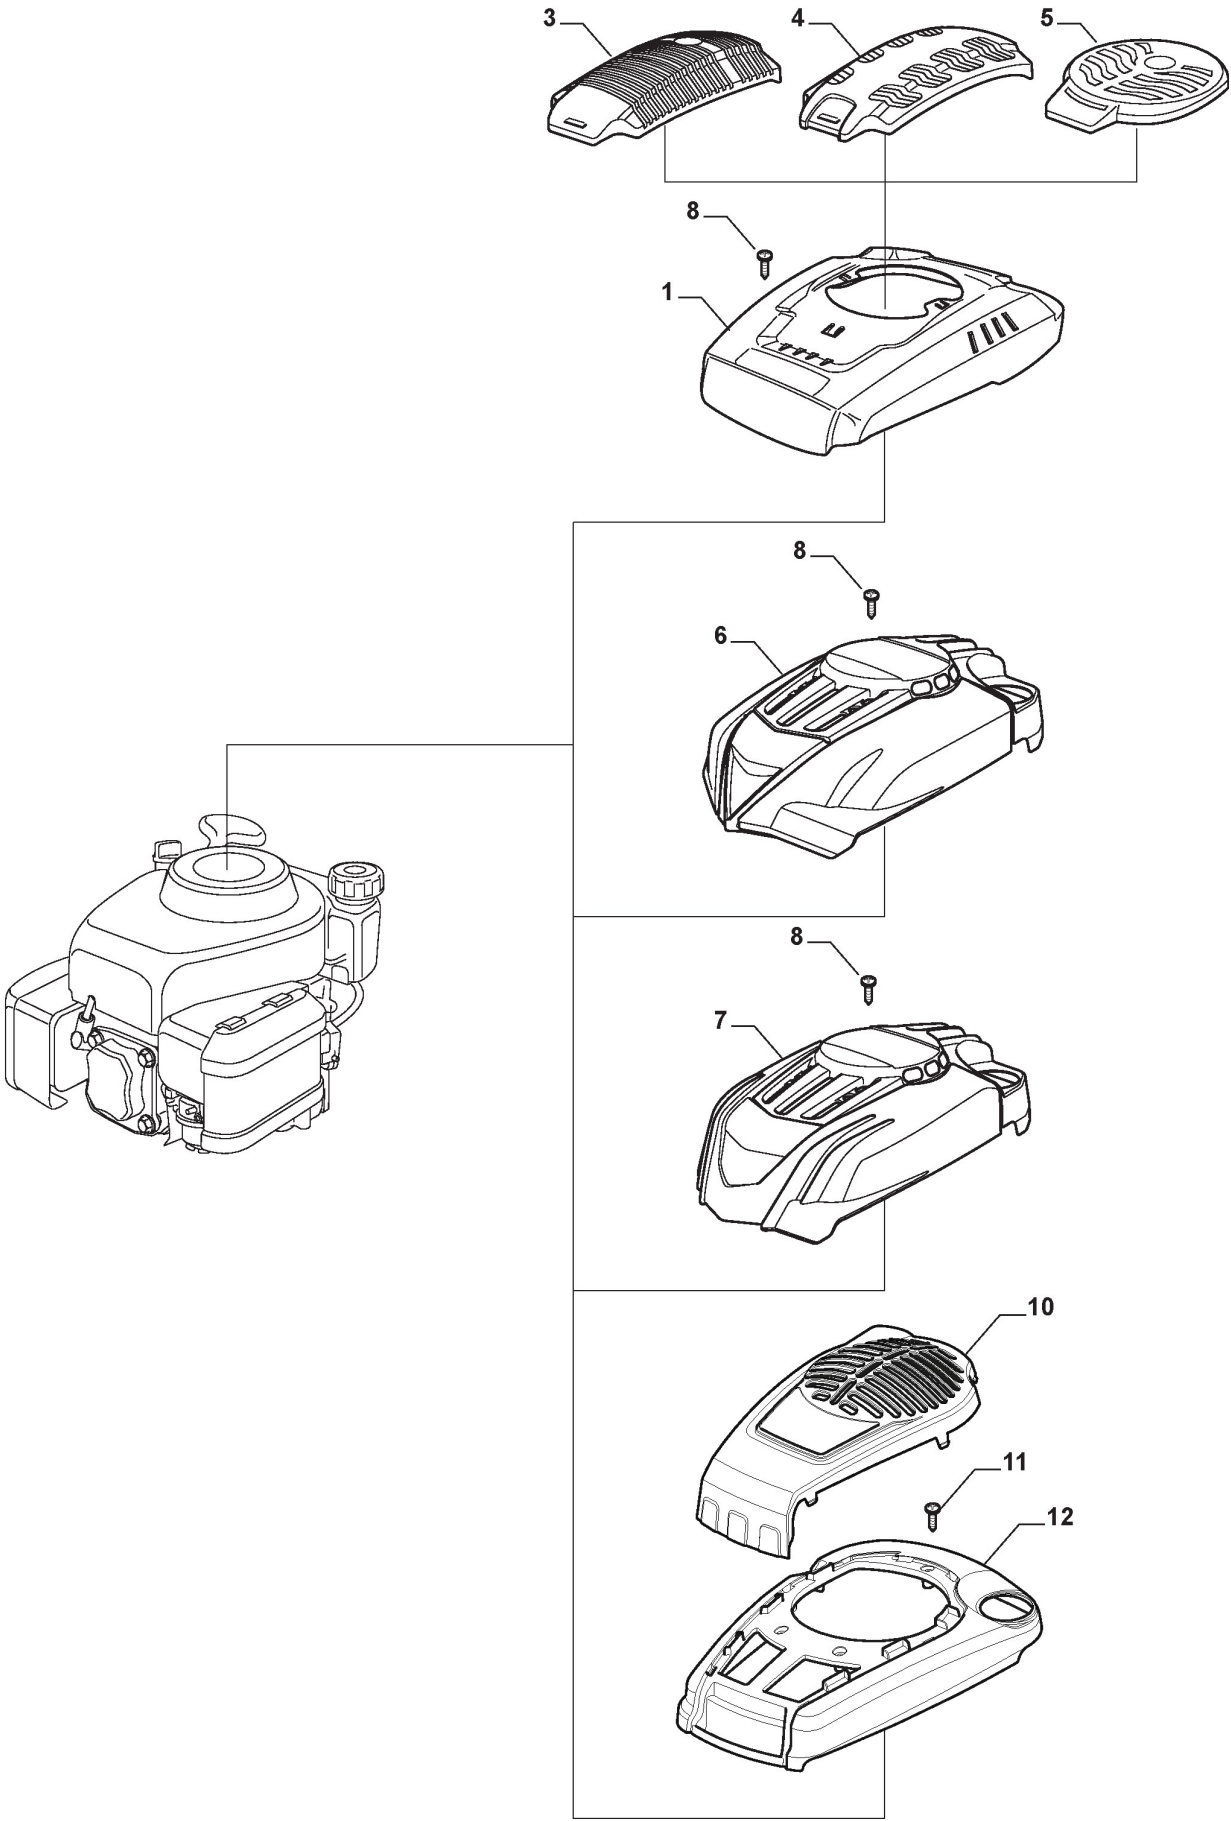

Engine Cover

Ref.nr.	Antal	Komponentkode	Beskrivelse	Noter	From	Op til
1	1	322055463/1	Cover			
3	1	322055452/0	Cover, Black			
4	1	322055450/0	Cover, Black			
5	1	322055439/0	Cover, Black			
6	1	381002068/0	Cover			
7	1	381002067/0	Cover			
8	3	112728680/0	Screw			
10	1	322055516/0	Engine Cover			
11	3	112728099/1	Screw			
12	1	322055517/0	Engine Base Cover, Yellow			
12	1	322055552/0	Engine Base Cover, Black