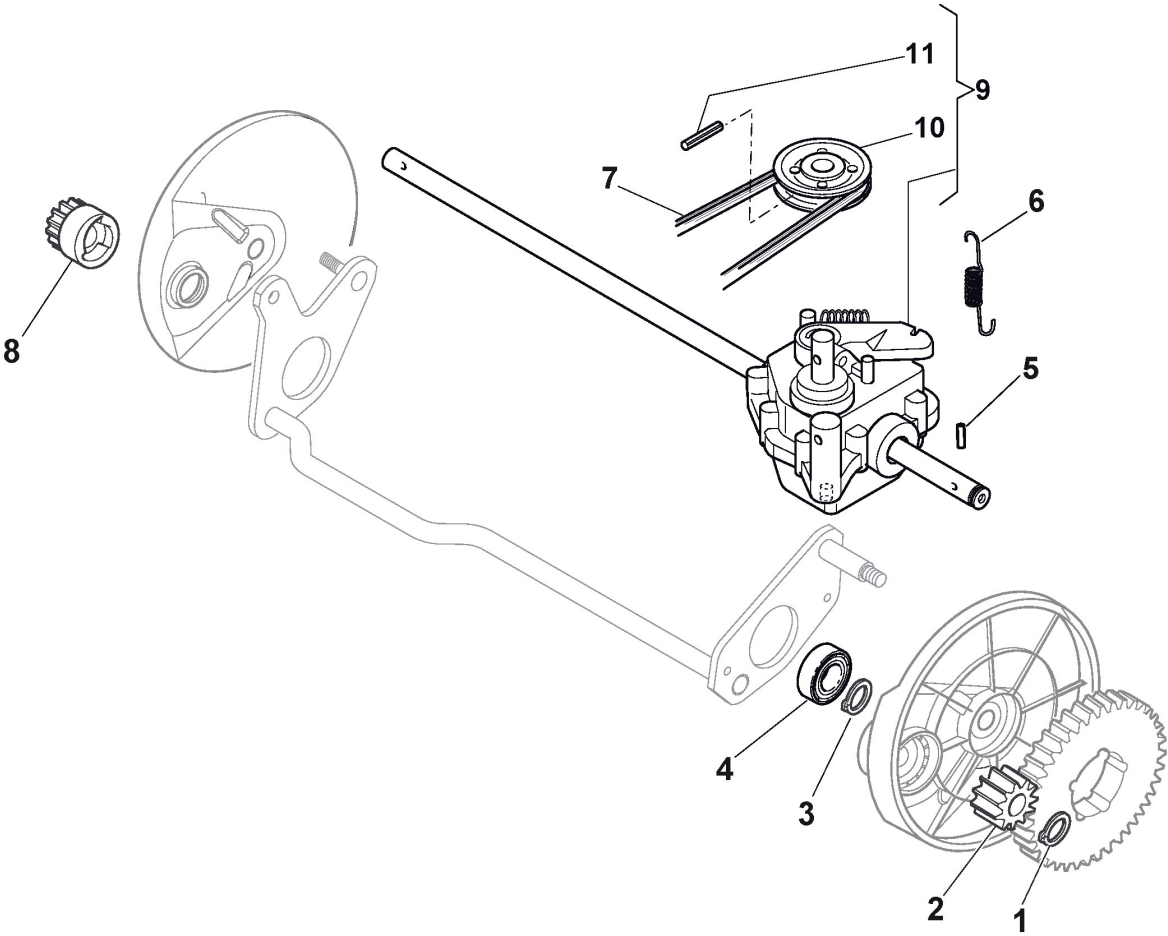

Transmission

Ref.nr.	Antal	Komponentkode	Beskrivelse	Noter	From	Op til
1	2	112608600/0	Seeger			
2	1	122570120/1	Pinion Left			
3	2	112608600/0	Seeger			
4	2	119216035/0	Bearing			
5	2	122753000/0	Pin			
6	1	122450437/0	Spring	From 01-september-2017		
6	1	122450439/0	Spring	To 31-august-2017		
7	1	135063902/0	Belt	Trapezoidal belt Z29.5; To 31-august-2017		
7	1	135064105/0	Trapezoidal Belt	Trapezoidal belt Z30; From 01-september-2017		
8	1	122570110/1	Pinion Right			
9	1	181003109/1	Gear Box			
10	1	122601909/0	Pulley			
11	1	112645705/0	Elastic Pin