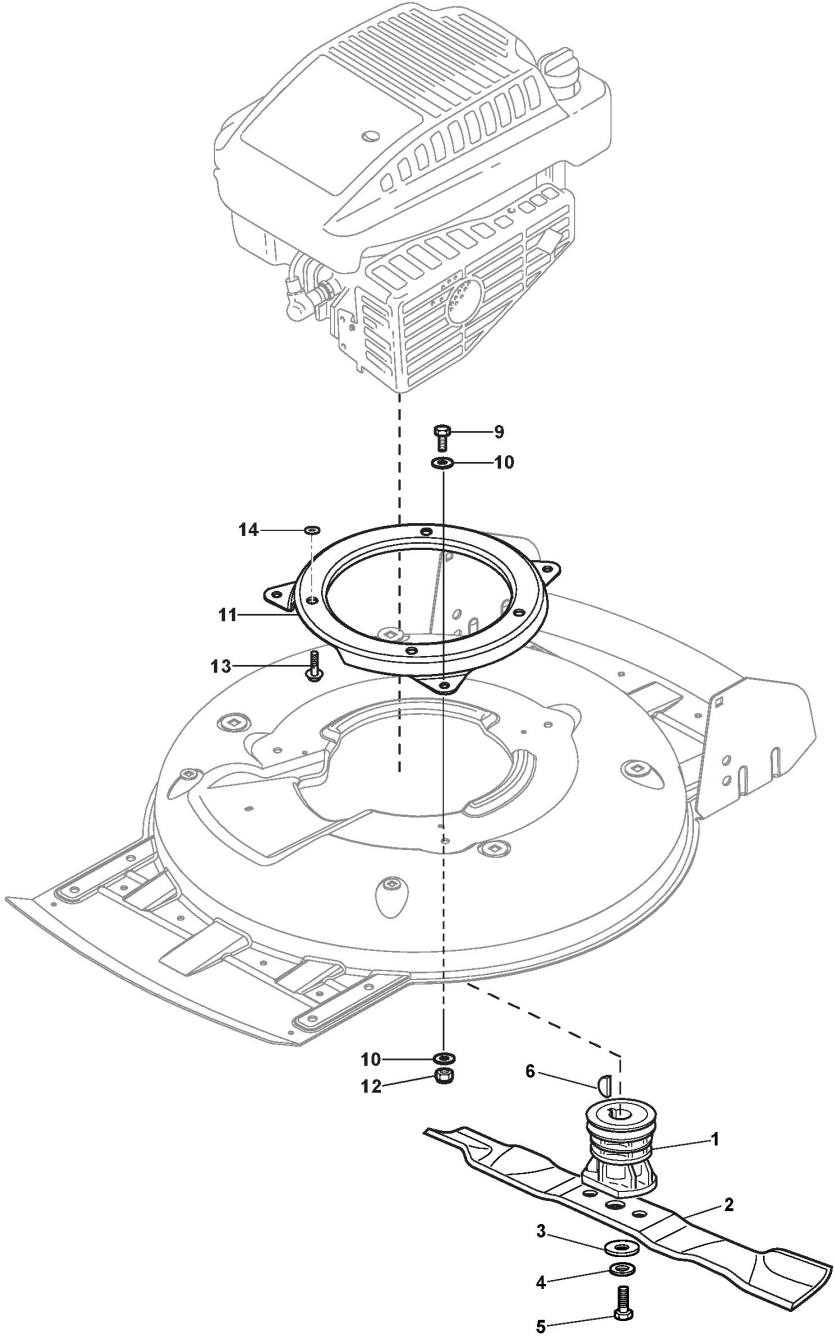

Blade

Ref.nr.	Antal	Komponentkode	Beskrivelse	Noter	From	Op til
1	1	1111-9120-01	Blade Holder			
2	1	181004146/0	Blade Standard			
3	1	122160400/0	Elastic Disc			
4	1	112523080/0	Washer			
5	1	112735698/0	Screw			
6	1	112139100/0	Key			
9	3	112793102/0	Screw			
10	6	112523060/0	Washer			
11	1	322207219/1	Flange			
12	3	112155000/0	Nut			
13	3	112735108/1	Screw			
14	3	112521360/0	Washer