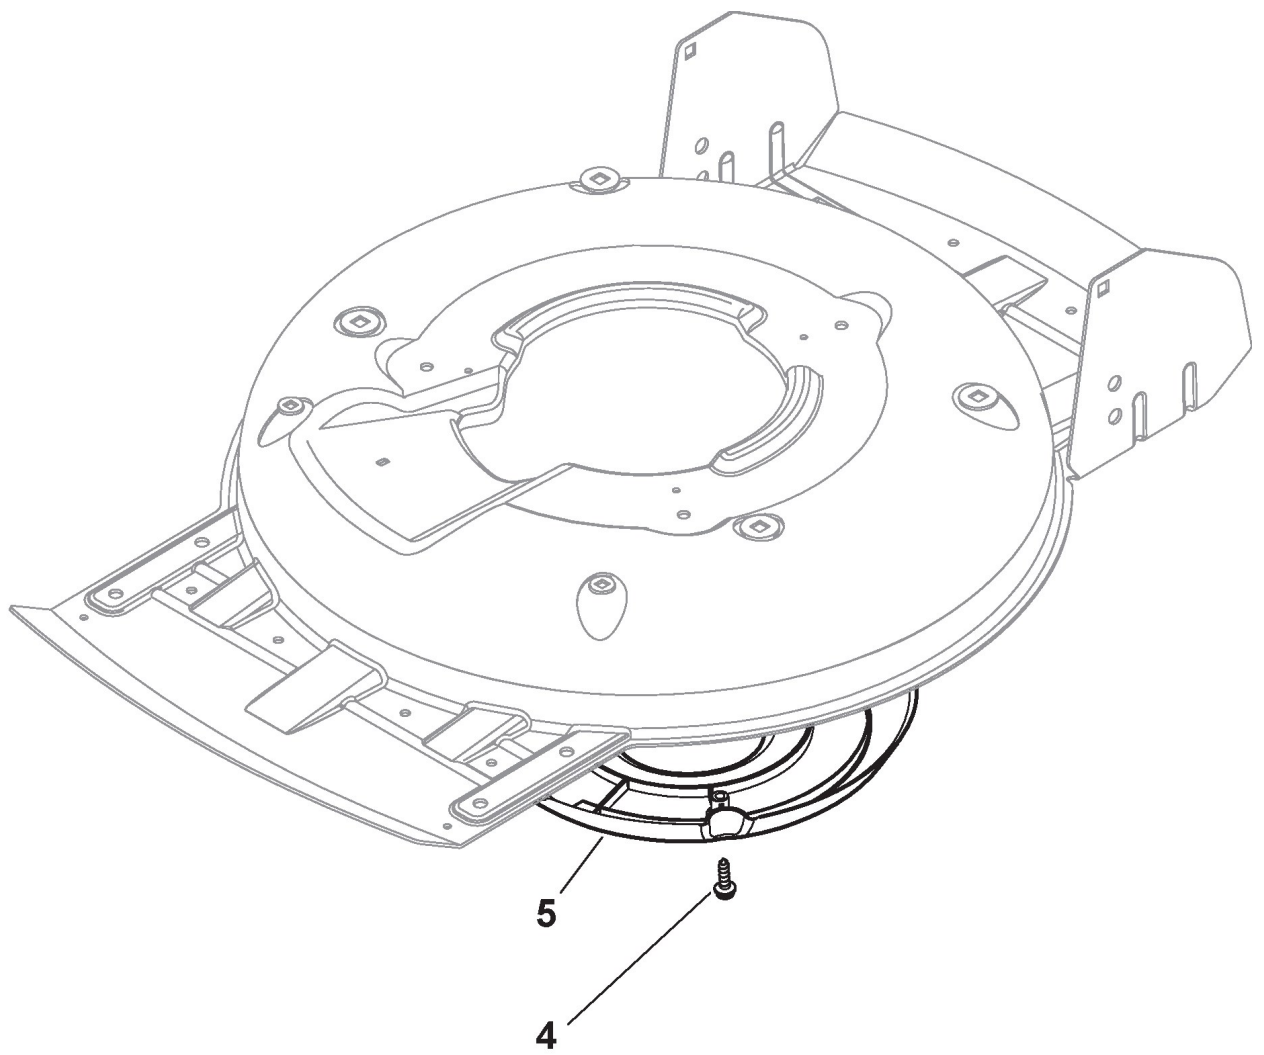

## Deck And Height Adjusting

Ref.nr.	Antal	Komponentkode	Beskrivelse	Noter	From	Op til
1	1	381002909/1	Grey Deck	To 31-august-2013		
1	1	381004735/0	Grey Deck	From 01-september-2013 To 31-august-2016		
1	1	381004735/1	Grey Deck	From 01-september-2016		
3	1	381002849/0	Front Wheel Axle	To 31-august-2012		
3	1	381302863/0	Axle, Front Wheels	From 01-september-2012		
12	4	112791011/0	Screw			
13	1	381545105/0	Left Plate			
14	4	112154510/0	Nut			
15	1	381545104/0	Right Plate			
16	1	381002851/0	Rear Wheel Axle	To 31-august-2012		
16	1	381302861/0	Axle, Rear Wheels	From 01-september-2012 To 31-august-2013		
16	1	381302861/1	Axle, Rear Wheels	From 01-september-2013		
17	2	112789000/0	Screw			
19	2	112154330/0	Nut			
20	1	112293200/0	Nut			
21	1	322399812/0	Knob			
22	2	112735661/0	Screw			
23	2	322551529/0	Wheels Cleaning Plate			
24	2	112521330/0	Washer			
25	1	122033329/0	Rod, Height Adjustment			
26	2	112604899/0	Crown Fastener			
27	1	122446184/0	Spring			