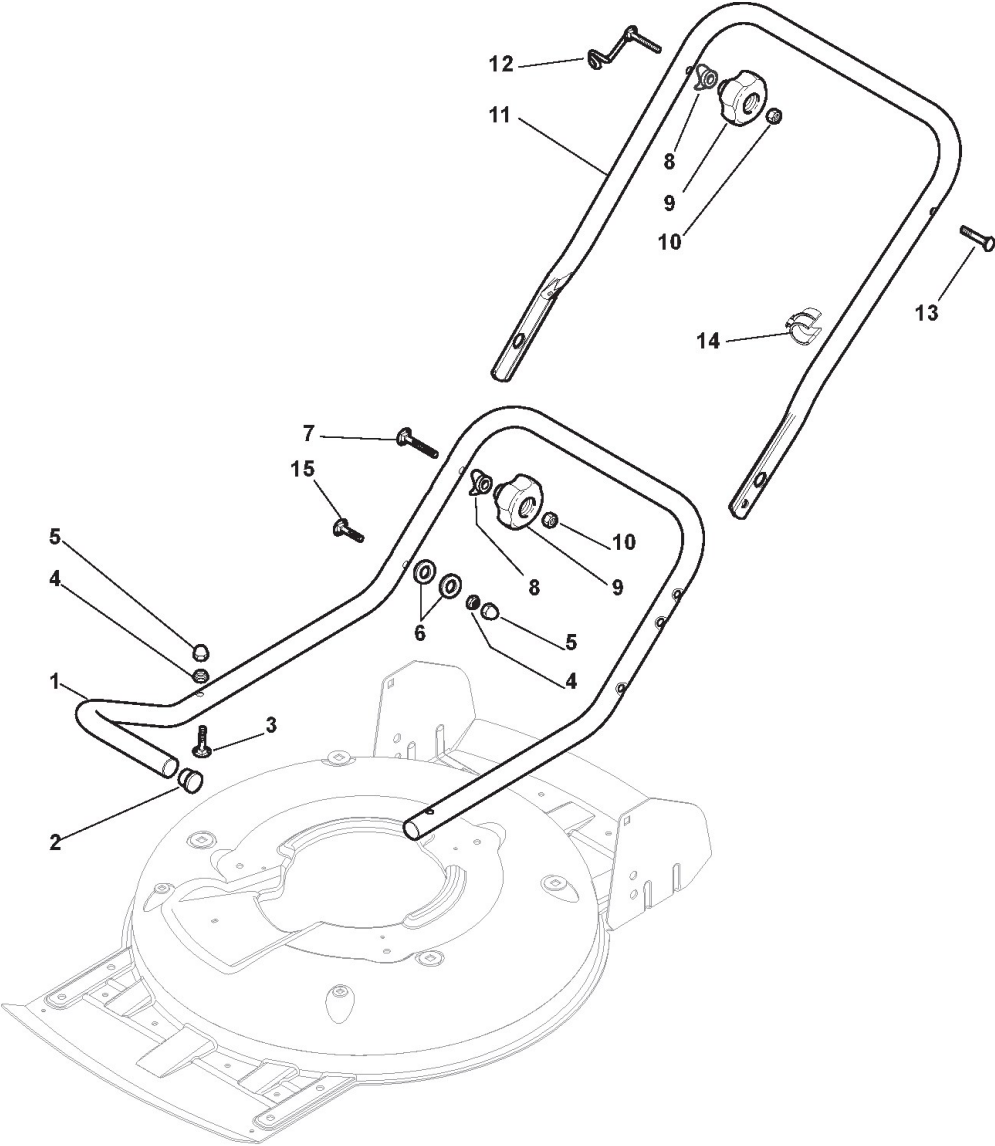

## Deck And Height Adjusting

Ref.nr.	Antal	Komponentkode	Beskrivelse	Noter	From	Op til
1	1	381002909/1	Grey Deck	To 31-august-2013		
1	1	381004735/0	Grey Deck	From 01-september-2013 To 31-august-2016		
1	1	381004735/1	Grey Deck	From 01-september-2016		
3	1	381002849/0	Front Wheel Axle	To 31-august-2012		
3	1	381302863/0	Axle, Front Wheels	From 01-september-2012		
12	4	112791011/0	Screw			
13	1	381545105/0	Left Plate			
14	4	112154510/0	Nut			
15	1	381545104/0	Right Plate			
16	1	381002851/0	Rear Wheel Axle	To 31-august-2012		
16	1	381302861/0	Axle, Rear Wheels	From 01-september-2012 To 31-august-2013		
16	1	381302861/1	Axle, Rear Wheels	From 01-september-2013		
17	2	112789000/0	Screw			
19	2	112154330/0	Nut			
20	1	112293200/0	Nut			
21	1	322399812/0	Knob			
22	2	112735661/0	Screw			
23	2	322551529/0	Wheels Cleaning Plate			
24	2	112521330/0	Washer			
25	1	122033329/0	Rod, Height Adjustment			
26	2	112604899/0	Crown Fastener			
27	1	122446184/0	Spring			

## Protection, Belt

Ref.nr.	Antal	Komponentkode	Beskrivelse	Noter	From	Op til
4	3	112728530/0	Screw	To 31-august-2015		
4	3	112728531/0	Screw	From 01-september-2015		
5	1	322060220/0	Belt Protection			

## Handle, Lower Part

Ref.nr.	Antal	Komponentkode	Beskrivelse	Noter	From	Op til
1	1	381006677/0	Handle Lower Part			
2	2	118566110/0	Push Rod			
3	4	112818900/0	Screw			
4	4	112155000/0	Nut			
5	4	118203854/0	Cap			
6	2	112819100/0	Screw	From 01-september-2013		
7	4	112819121/0	Screw	From 01-september-2015		
7	4	112819201/0	Screw	To 31-august-2015		
8	4	122671651/0	Washer	From 01-september-2012		
8	4	122680006/1	Washer	To 31-august-2013		
9	4	322399804/1	Knob			
10	4	112293200/0	Nut			
11	1	381007542/0	Handle Middle Part	To 31-august-2015		
11	1	381007542/0	Handle Middle Part	From 01-september-2015		
12	1	122430313/0	Guide Spring	From 01-september-2012		
12	1	181003801/1	Guide Spring	To 31-august-2013		
13	1	112819201/0	Screw			
14	1	118390020/0	Conduit Clip			
15	2	112819100/0	Screw			