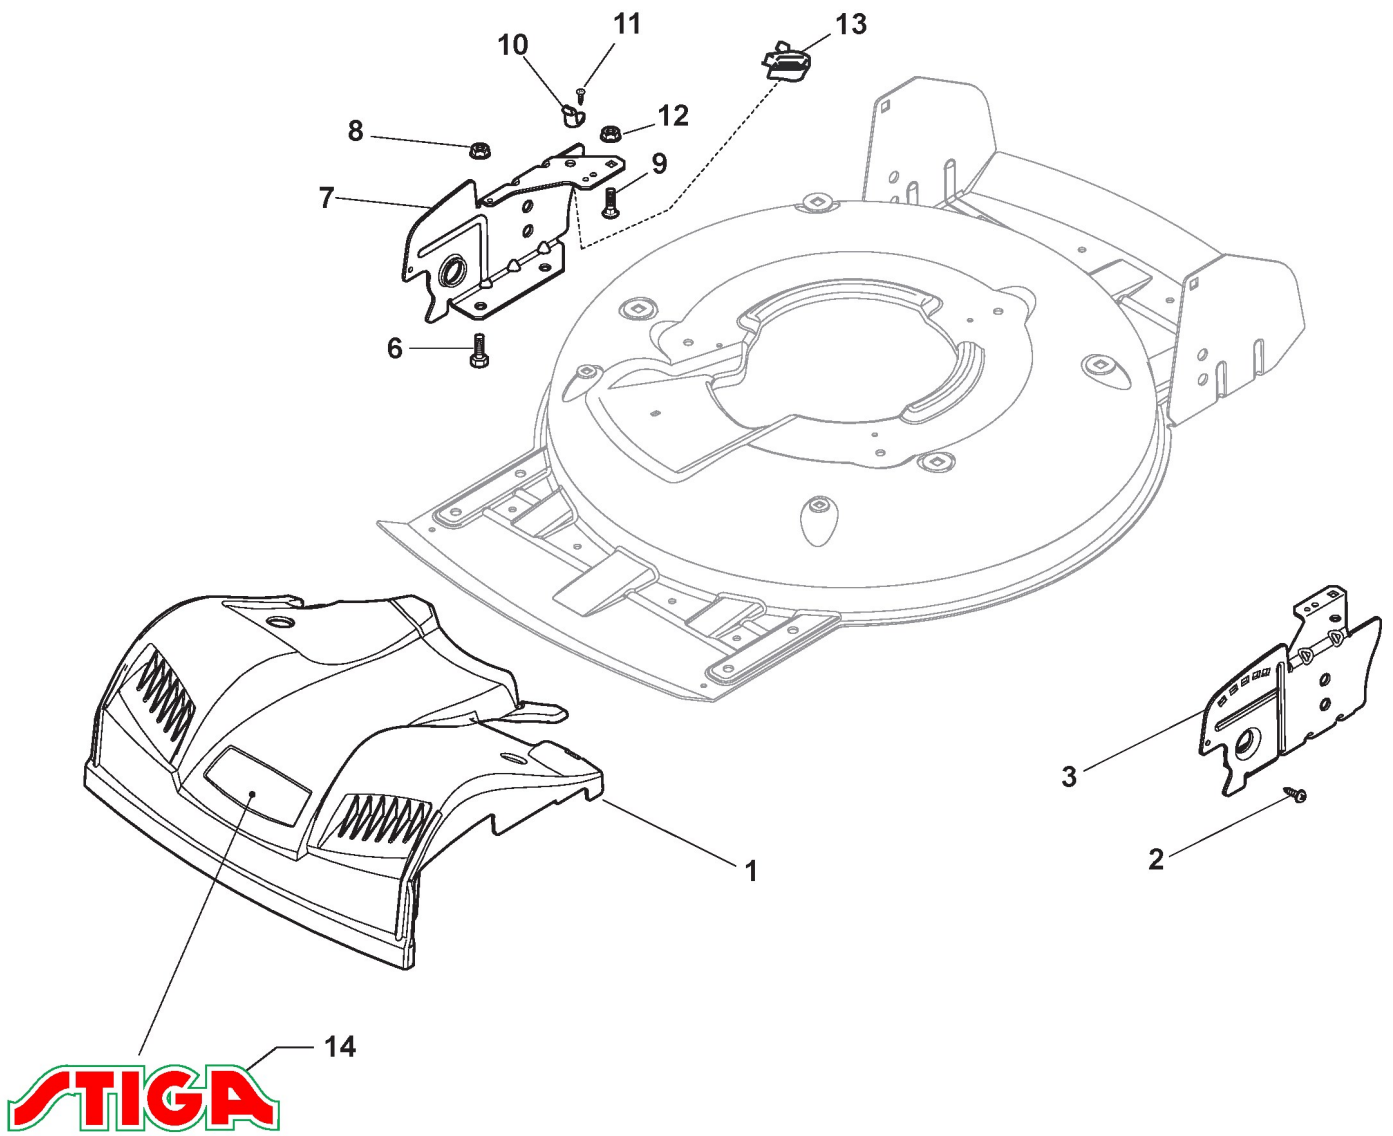

Mask

Ref.nr.	Antal	Komponentkode	Beskrivelse	Noter	From	Op til
1	1	322226197/0	Mask, Grey			
2	2	112728450/0	Screw			
3	1	322778421/0	Left Bracket			
6	4	112792611/0	Screw			
7	1	322778419/0	Right Bracket			
8	4	112293201/0	Nut			
9	2	112815200/0	Screw			
10	2	322020400/0	Fairlead			
11	2	112728523/0	Screw			
12	2	112292102/0	Nut			
13	2	133320506/0	Fairlead			
14	1	114367494/2	Label STIGA logo