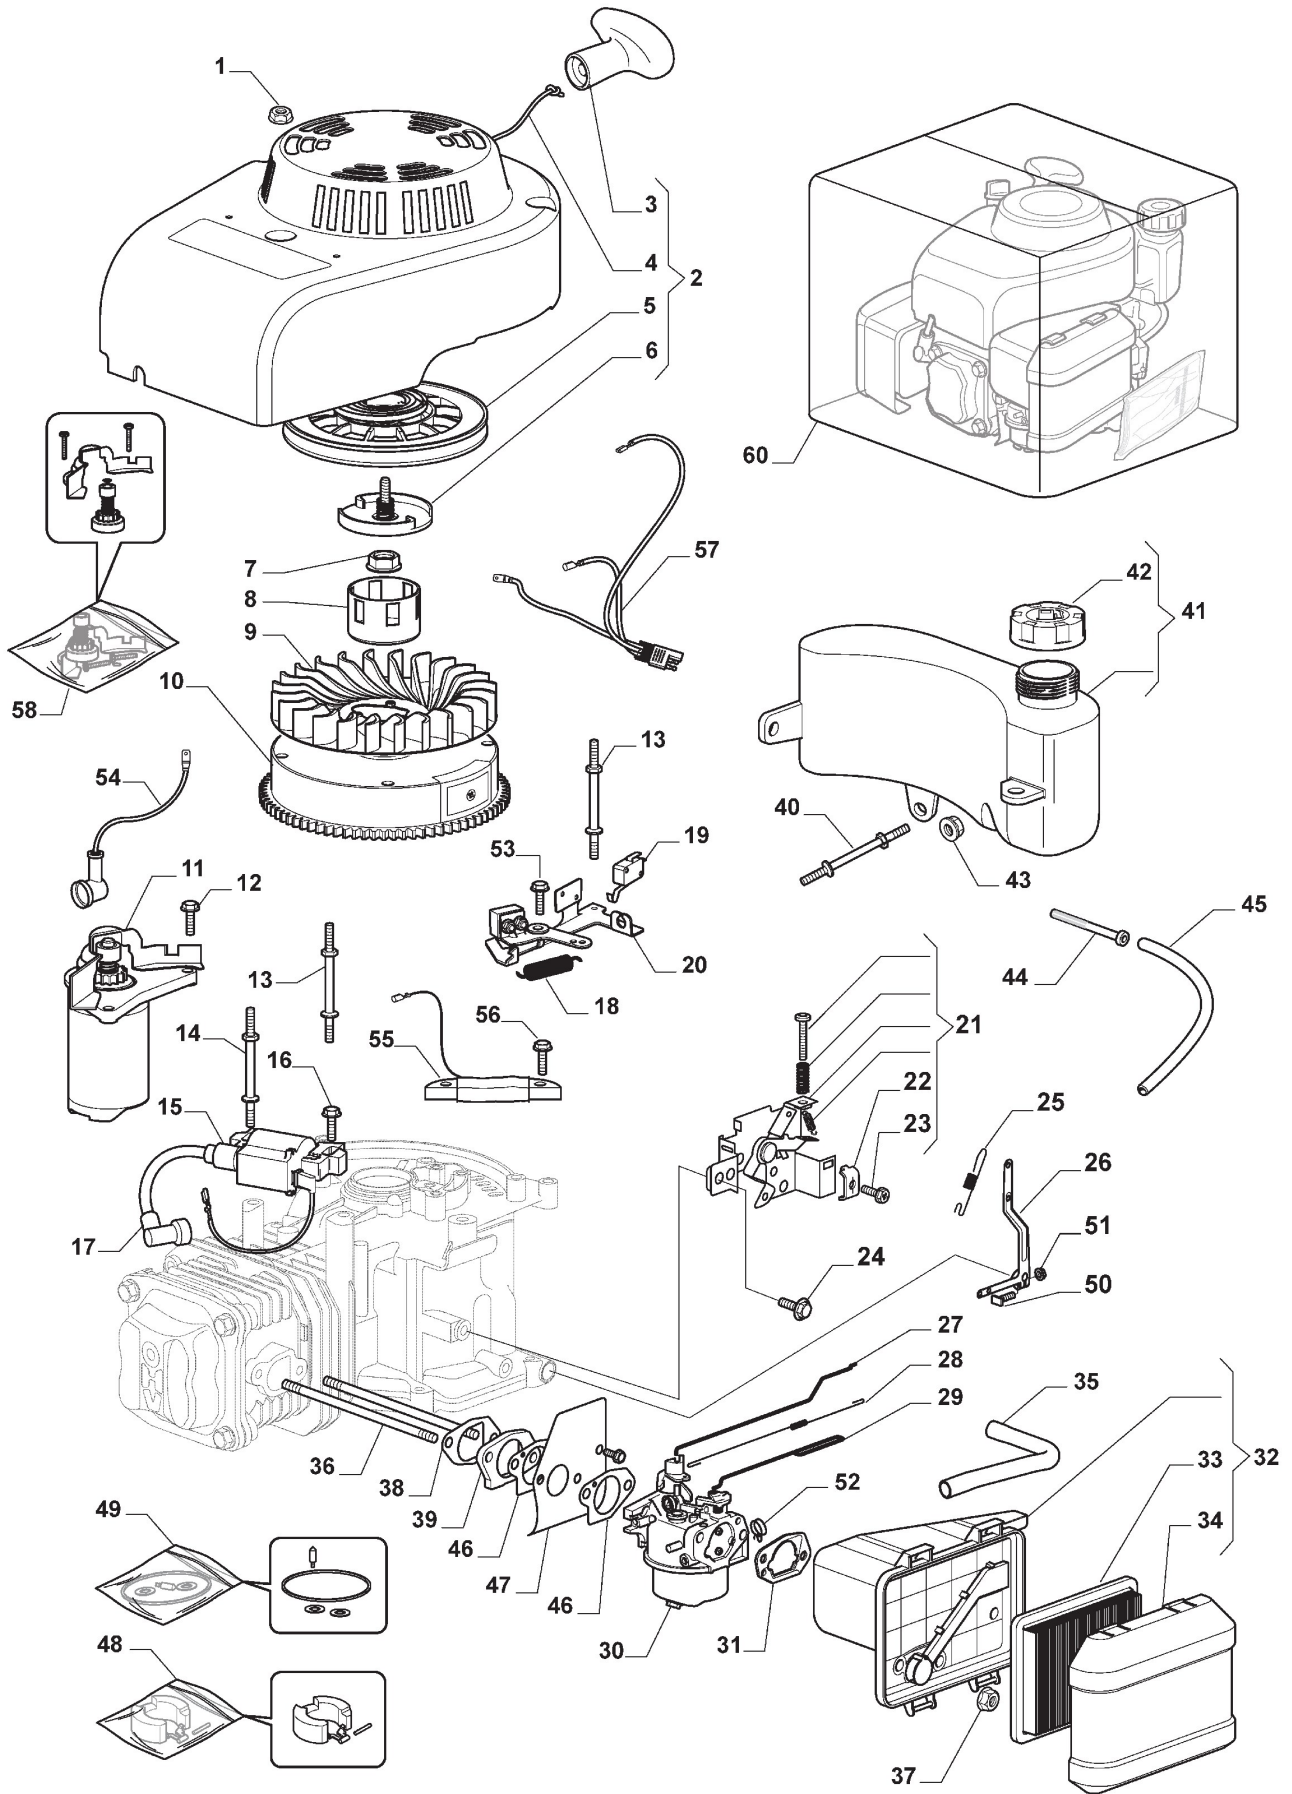

## Electric Start Controls

Ref.nr.	Antal	Komponentkode	Beskrivelse	Noter	From	Op til
1	2	112728450/0	Screw			
2	2	125160012/0	Spacer			
3	1	322785122/0	Battery Support			
4	1	118120052/0	Battery			
5	1	322109530/0	Battery Cover			
6	1	118204197/0	Cable			
7	1	322722801/0	Starting Block Outer Half-Bearing			
8	1	322722800/0	Starting Block Inner Half-Bearing			
9	1	118450050/0	Starting Block	To 31-august-2013		
9	1	118450051/0	Switch	From 01-september-2013		
10	2	112728300/0	Screw			
11	1	112728691/0	Screw			
12	1	118204120/0	Battery Charger	(CE);To 31-august-2015		
12	1	118204120/1LC	Battery Charger	(CE);From 01-september-2015		
13	1	118210016/1	Starting Key			

# Transmission

Ref.nr.	Antal	Komponentkode	Beskrivelse	Noter	From	Op til
1	2	112608600/0	Seeger			
2	1	122570120/1	Pinion Left			
3	2	112608600/0	Seeger			
4	2	119216035/0	Bearing			
5	2	122753000/0	Pin			
6	1	122450437/0	Spring	From 01-september-2017		
6	1	122450439/0	Spring	To 31-august-2017		
7	1	135063902/0	Belt	Trapezoidal belt Z29.5; To 31-august-2017		
7	1	135064105/0	Trapezoidal Belt	Trapezoidal belt Z30; From 01-september-2017		
8	1	122570110/1	Pinion Right			
9	1	181003109/1	Gear Box			
10	1	122601909/0	Pulley			
11	1	112645705/0	Elastic Pin			

# Blade

Ref.nr.	Antal	Komponentkode	Beskrivelse	Noter	From	Op til
1	1	1111-9120-01	Blade Holder			
2	1	181004146/0	Blade Standard			
3	1	122160400/0	Elastic Disc			
4	1	112523080/0	Washer			
5	1	112735698/0	Screw			
6	1	112139100/0	Key			
9	3	112793102/0	Screw			
10	6	112523060/0	Washer			
11	1	322207219/1	Flange			
12	3	112155000/0	Nut			
13	3	112735108/1	Screw			
14	3	112521360/0	Washer			