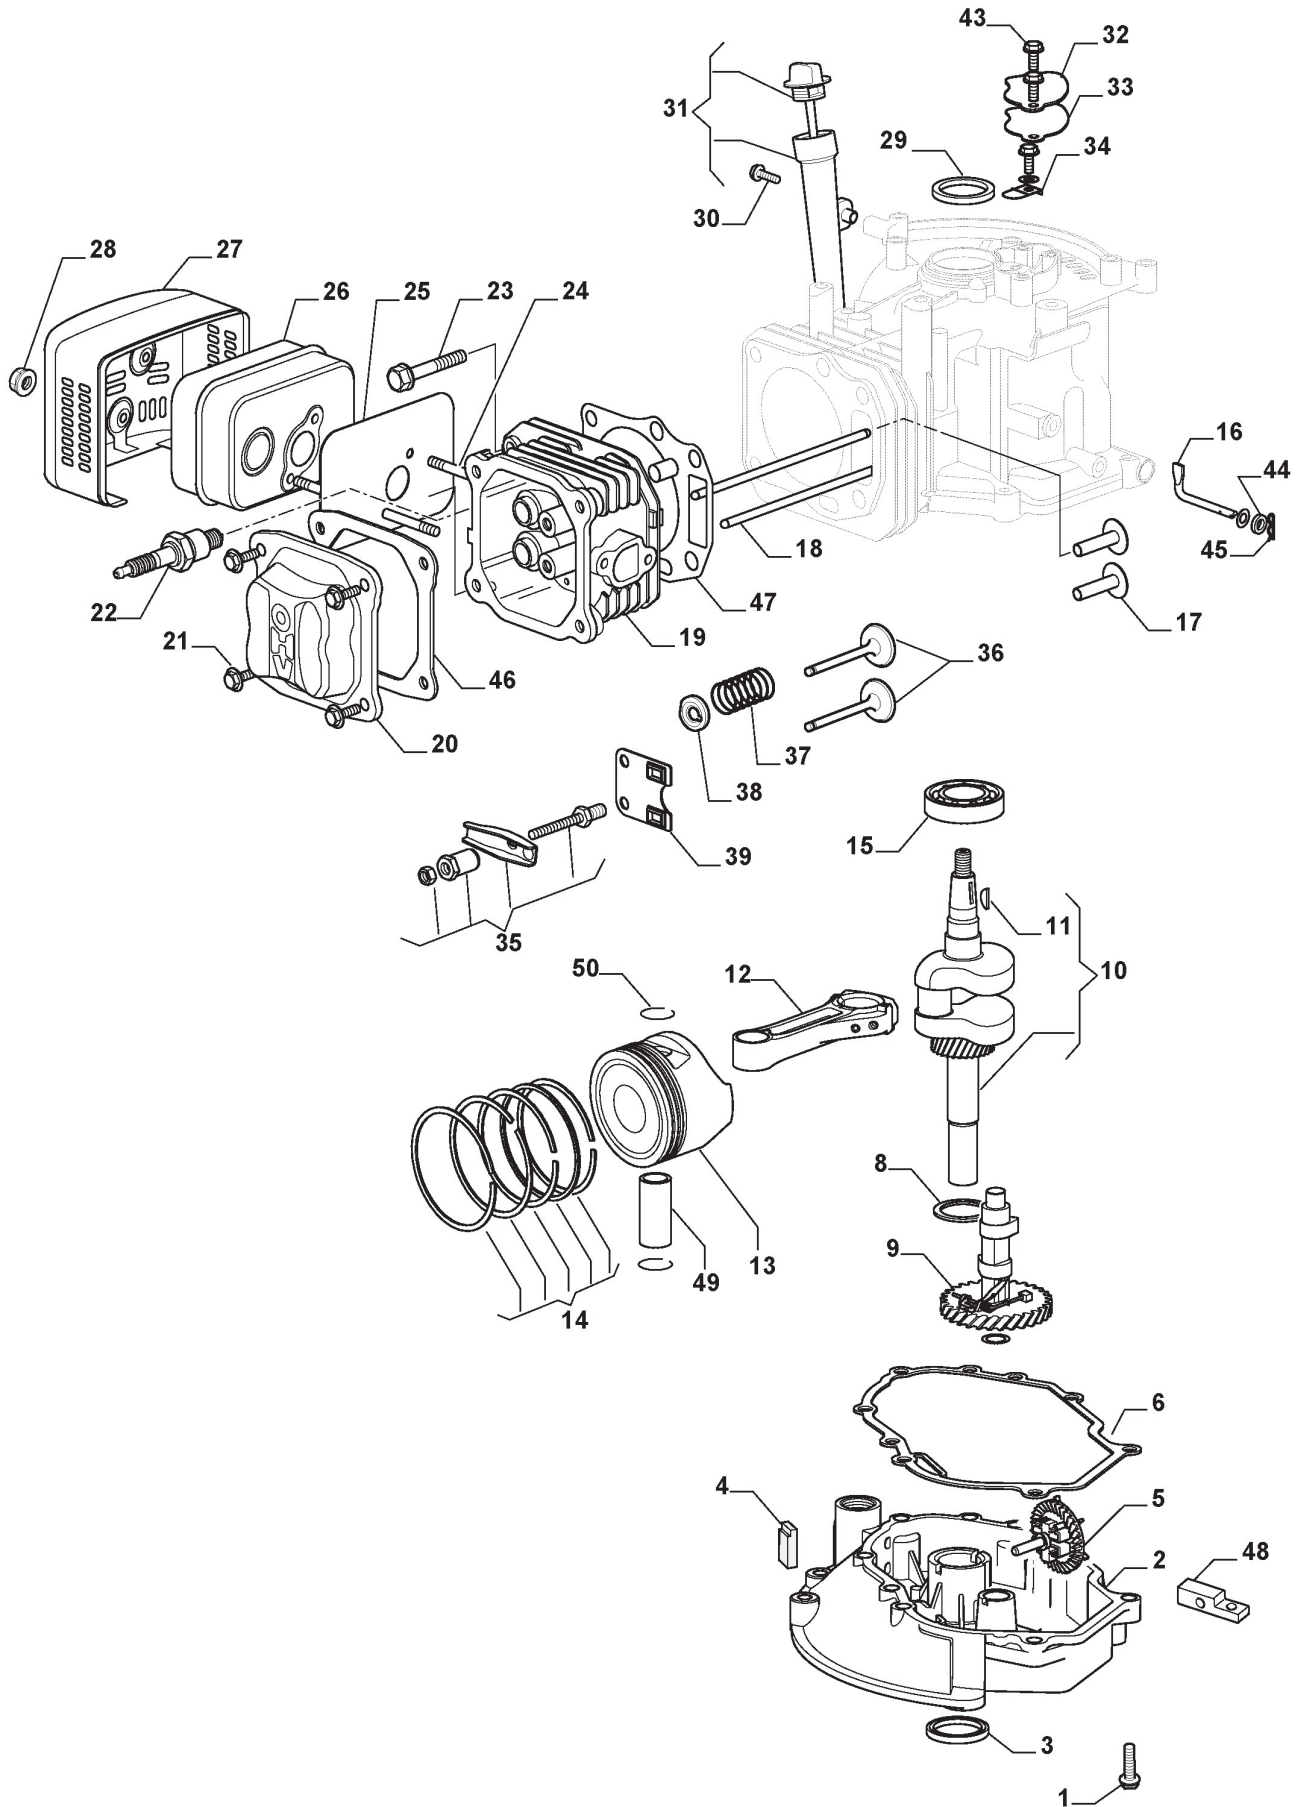

Engine - Piston, Crankshaft

Ref.nr.	Antal	Komponentkode	Beskrivelse	Noter	From	Op til
1	7	112674550/0	Screw			
2	1	118551208/0	Crankcase Cover			
3	1	118550379/0	Oil Seal			
4	1	118550775/0	Grommet			
5	1	118550312/1	Speed Governor Assy			
6	1	118550380/1	Crankcase Gasket			
8	1	118550283/0	Washer			
9	1	118550271/0	Camshaft assy			
10	1	118550385/0	Crankshaft			
11	1	118550288/0	Woodruff Key			
12	1	118550284/0	Connecting Rod Assy			
13	1	118551213/0	Piston			
14	1	118550286/0	Piston, Ring Set			
15	1	118550280/0	Ball Bearing			
16	1	118550936/0	Shaft, Governor Arm			
17	2	118550291/0	Valve Lifter Assy			
18	2	118551251/0	Push Rod			
19	1	118551212/0	Cylinder Head			
20	1	118550296/2	Cover Comp., Head			
21	4	118551277/0	Bolt			
22	1	9400-0244-00	Spark Plug			
23	4	118550297/0	Screw			
24	2	118550298/0	Stud Bolt			
25	1	118550270/0	Muffler Gasket			
26	1	118550269/0	Muffler			
27	1	118550268/1	Muffler Guard			
28	2	118550806/0	Nut			
29	1	118550300/0	Oil Seal			
30	1	112674550/0	Screw			
31	1	118550311/1	Oil Filler Assy			
32	1	118551210/0	Cap,Breather Chamber			
33	1	118551211/0	Breather Chamber Gasket			
34	1	118550303/0	Plate			
35	1	118550273/0	Valve Arm Set			
36	1	118550910/0	Valve Assy, Intake + Exhaust			
37	2	118551300/0	Spring			
38	2	118550895/0	Retainer			
39	1	118551253/0	Plate			
43	3	112790500/0	Screw			
44	1	118550935/0	Oil Seal			
45	1	118550856/0	Cotter Pin			
46	1	118551237/0	Cylinder head gasket			
47	1	118551233/0	Cylinder Gasket			
48	1	118551269/0	Plate,Governor Holder			
49	1	118550915/0	Piston Pin			
50	2	118550914/0	Washer, Piston Pin