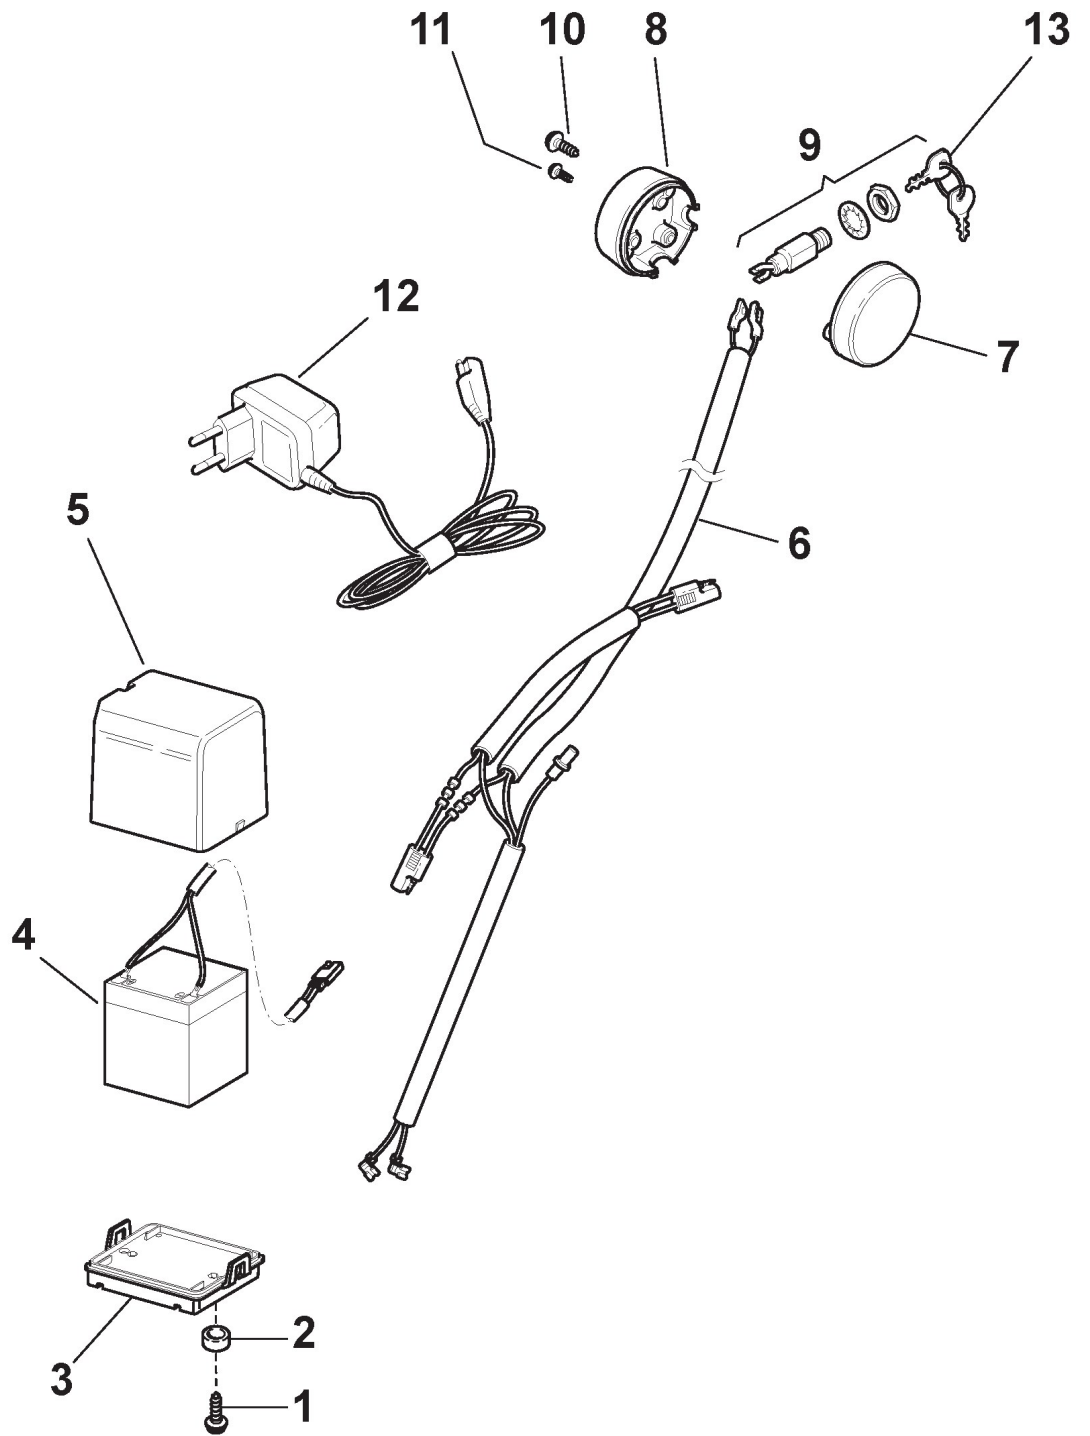

## Handle, Lower Part

Ref.nr.	Antal	Komponentkode	Beskrivelse	Noter	From	Op til
1	1	381006677/0	Handle Lower Part			
2	2	118566110/0	Push Rod			
3	4	112818900/0	Screw			
4	4	112155000/0	Nut			
5	4	118203854/0	Cap			
6	2	112819100/0	Screw	From 01-september-2013		
7	4	112819121/0	Screw	From 01-september-2015		
7	4	112819201/0	Screw	To 31-august-2015		
8	4	122671651/0	Washer	From 01-september-2012		
8	4	122680006/1	Washer	To 31-august-2013		
9	4	322399804/1	Knob			
10	4	112293200/0	Nut			
11	1	381007542/0	Handle Middle Part	To 31-august-2015		
11	1	381007542/0	Handle Middle Part	From 01-september-2015		
12	1	122430313/0	Guide Spring	From 01-september-2012		
12	1	181003801/1	Guide Spring	To 31-august-2013		
13	1	112819201/0	Screw			
14	1	118390020/0	Conduit Clip			
15	2	112819100/0	Screw			

## Handle, Upper Part

Ref.nr.	Antal	Komponentkode	Beskrivelse	Noter	From	Op til
1	1	381007543/0	Handle, Upper Part			
2	1	122430313/0	Guide Spring			
3	1	112521330/0	Washer			
4	1	112154510/0	Nut			
5	1	118390020/0	Conduit Clip			
6	1	181030056/0	Cable, Thread Engine Brake	Honda / B&S / GGP Engine		
7	1	122291050/0	Handgrip Black			
8	1	181003300/1	Lever, Engine Brake			
9	1	181003301/0	Drive Control Lever			
10	1	322545204/0	Fulcrum Pin			
11	4	122041966/0	Bushing			
12	1	381030083/0	Cable Rear Drive	To 31-august-2012		
12	1	381030096/0	Cable Rear Drive	From 01-september-2012 To 31-august-2014		
12	1	381030096/1	Cable Rear Drive	From 01-september-2014; To 31-august-2017		
12	1	381030132/0	Drive Cable	From 01-september-2017		
13	1	112727783/0	Screw			
14	1	112154510/0	Nut			
15	1	181005517/0	Throttle Cable	Honda / GGP Engine		