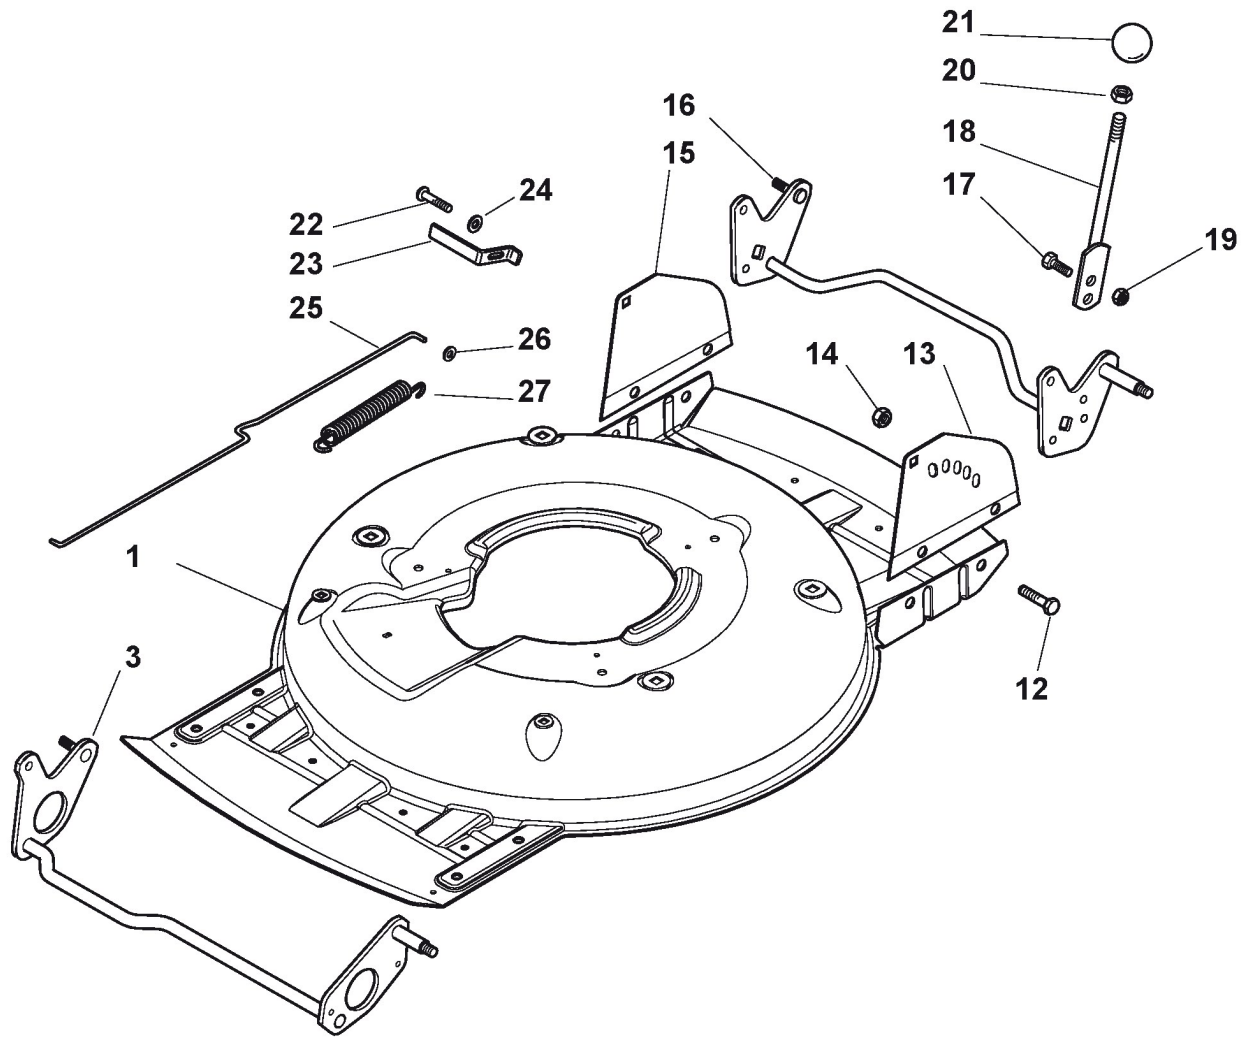

## MULTICLIP 50 SE (2018)

291502548/S16

## Deck And Height Adjusting

Ref.nr.	Antal	Komponentkode	Beskrivelse	Noter	From	Op til
1	1	381002909/1	Grey Deck	To 31-august-2013		
1	1	381004735/0	Grey Deck	From 01-september-2013 To 31-august-2016		
1	1	381004735/1	Grey Deck	From 01-september-2016		
3	1	381002849/0	Front Wheel Axle	To 31-august-2012		
3	1	381302863/0	Axle, Front Wheels	From 01-september-2012		
12	4	112791011/0	Screw			
13	1	381545105/0	Left Plate			
14	4	112154510/0	Nut			
15	1	381545104/0	Right Plate			
16	1	381002851/0	Rear Wheel Axle	To 31-august-2012		
16	1	381302861/0	Axle, Rear Wheels	From 01-september-2012 To 31-august-2013		
16	1	381302861/1	Axle, Rear Wheels	From 01-september-2013		
17	2	112789000/0	Screw			
19	2	112154330/0	Nut			
20	1	112293200/0	Nut			
21	1	322399812/0	Knob			
22	2	112735661/0	Screw			
23	2	322551529/0	Wheels Cleaning Plate			
24	2	112521330/0	Washer			
25	1	122033329/0	Rod, Height Adjustment			
26	2	112604899/0	Crown Fastener			
27	1	122446184/0	Spring			

## Handle, Upper Part

Ref.nr.	Antal	Komponentkode	Beskrivelse	Noter	From	Op til
1	1	381007543/0	Handle, Upper Part			
2	1	122430313/0	Guide Spring			
3	1	112521330/0	Washer			
4	1	112154510/0	Nut			
5	1	118390020/0	Conduit Clip			
6	1	181030056/0	Cable, Thread Engine Brake	Honda / B&S / GGP Engine		
7	1	122291050/0	Handgrip Black			
8	1	181003300/1	Lever, Engine Brake			
9	1	181003301/0	Drive Control Lever			
10	1	322545204/0	Fulcrum Pin			
11	4	122041966/0	Bushing			
12	1	381030083/0	Cable Rear Drive	To 31-august-2012		
12	1	381030096/0	Cable Rear Drive	From 01-september-2012 To 31-august-2014		
12	1	381030096/1	Cable Rear Drive	From 01-september-2014; To 31-august-2017		
12	1	381030132/0	Drive Cable	From 01-september-2017		
13	1	112727783/0	Screw			
14	1	112154510/0	Nut			
15	1	181005517/0	Throttle Cable	Honda / GGP Engine		