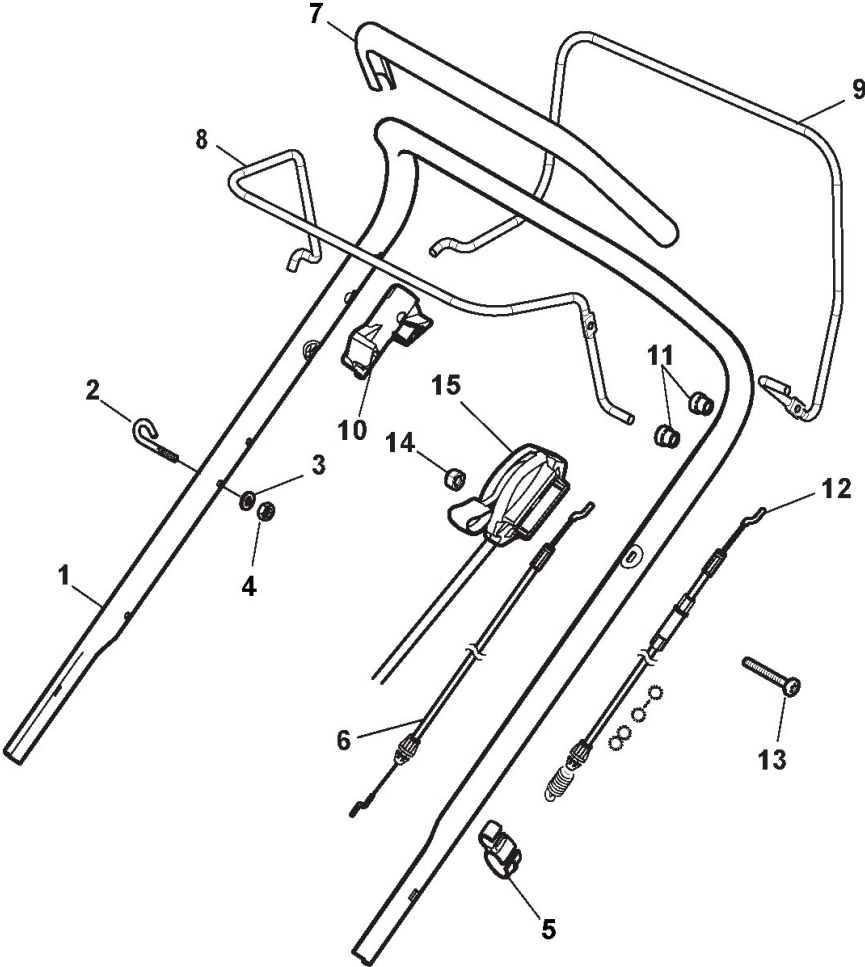

## Handle, Lower Part

Ref.nr.	Antal	Komponentkode	Beskrivelse	Noter	From	Op til
1	1	381006677/0	Handle Lower Part			
2	2	118566110/0	Push Rod			
3	4	112818900/0	Screw			
4	4	112155000/0	Nut			
5	4	118203854/0	Cap			
6	2	112819100/0	Screw	From 01-september-2013		
7	4	112819121/0	Screw	From 01-september-2015		
7	4	112819201/0	Screw	To 31-august-2015		
8	4	122671651/0	Washer	From 01-september-2012		
8	4	122680006/1	Washer	To 31-august-2013		
9	4	322399804/1	Knob			
10	4	112293200/0	Nut			
11	1	381007542/0	Handle Middle Part	To 31-august-2015		
11	1	381007542/0	Handle Middle Part	From 01-september-2015		
12	1	122430313/0	Guide Spring	From 01-september-2012		
12	1	181003801/1	Guide Spring	To 31-august-2013		
13	1	112819201/0	Screw			
14	1	118390020/0	Conduit Clip			
15	2	112819100/0	Screw			

## Handle, Upper Part

Ref.nr.	Antal	Komponentkode	Beskrivelse	Noter	From	Op til
1	1	381007543/0	Handle, Upper Part			
2	1	122430313/0	Guide Spring			
3	1	112521330/0	Washer			
4	1	112154510/0	Nut			
5	1	118390020/0	Conduit Clip			
6	1	181030056/0	Cable, Thread Engine Brake	Honda / B&S / GGP Engine		
7	1	122291050/0	Handgrip Black			
8	1	181003300/1	Lever, Engine Brake			
9	1	181003301/0	Drive Control Lever			
10	1	322545204/0	Fulcrum Pin			
11	4	122041966/0	Bushing			
12	1	381030083/0	Cable Rear Drive	To 31-august-2012		
12	1	381030096/0	Cable Rear Drive	From 01-september-2012 To 31-august-2014		
12	1	381030096/1	Cable Rear Drive	From 01-september-2014; To 31-august-2017		
12	1	381030132/0	Drive Cable	From 01-september-2017		
13	1	112727783/0	Screw			
14	1	112154510/0	Nut			
15	1	181005517/0	Throttle Cable	Honda / GGP Engine		