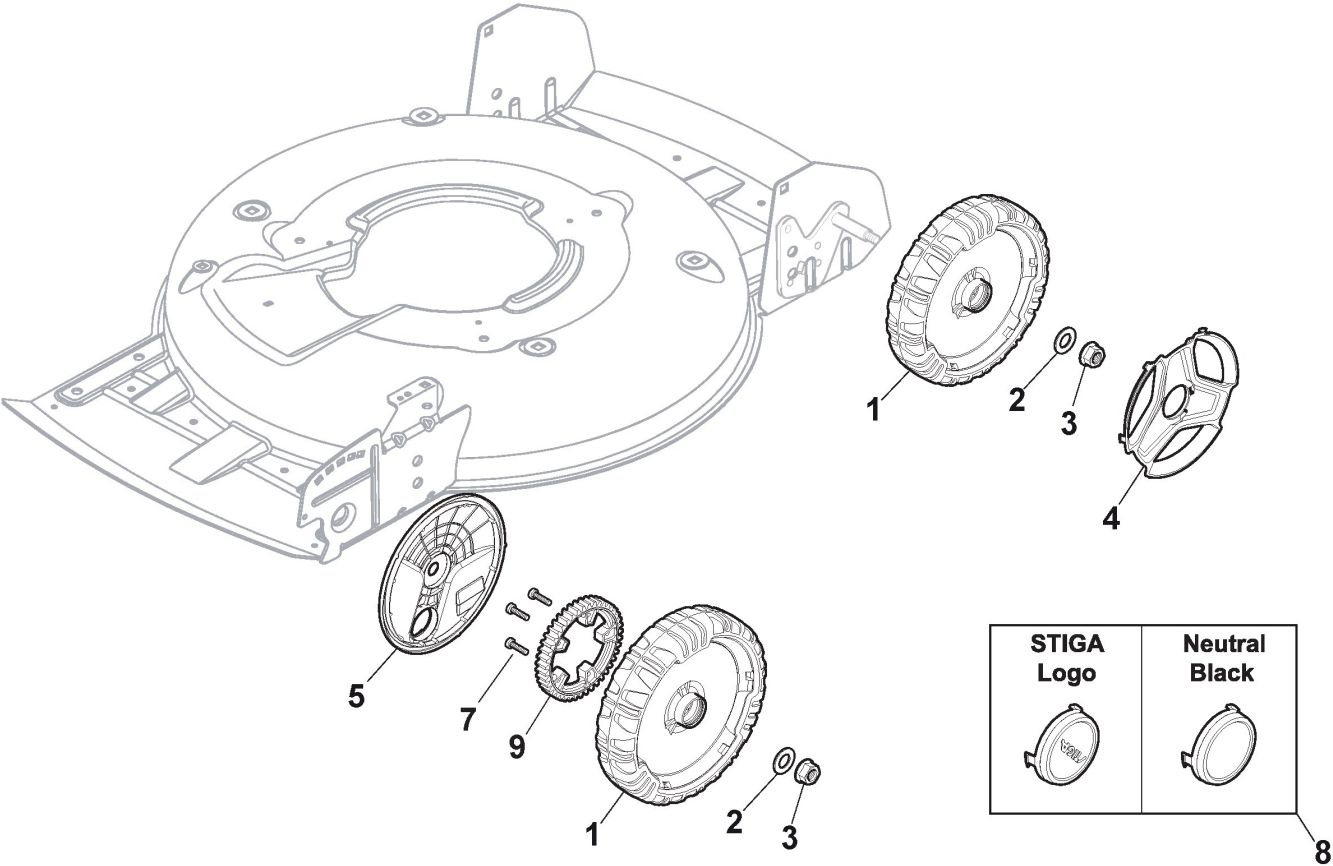

Wheel and Hub Cap

Ref.nr.	Antal	Komponentkode	Beskrivelse	Noter	From	Op til
1	4	381007498/0	Wheel	Grooved Plastic		
2	4	112521350/0	Washer			
3	4	112155000/0	Nut			
4	4	322110796/0	Hub Cap Grey			
5	2	322600335/0	Protection, Wheel			
7	6	112728691/0	Screw			
8	4	322110798/0	Hub Cap Grey	with STIGA Logo		
9	1	322120119/0	Wheels Crown