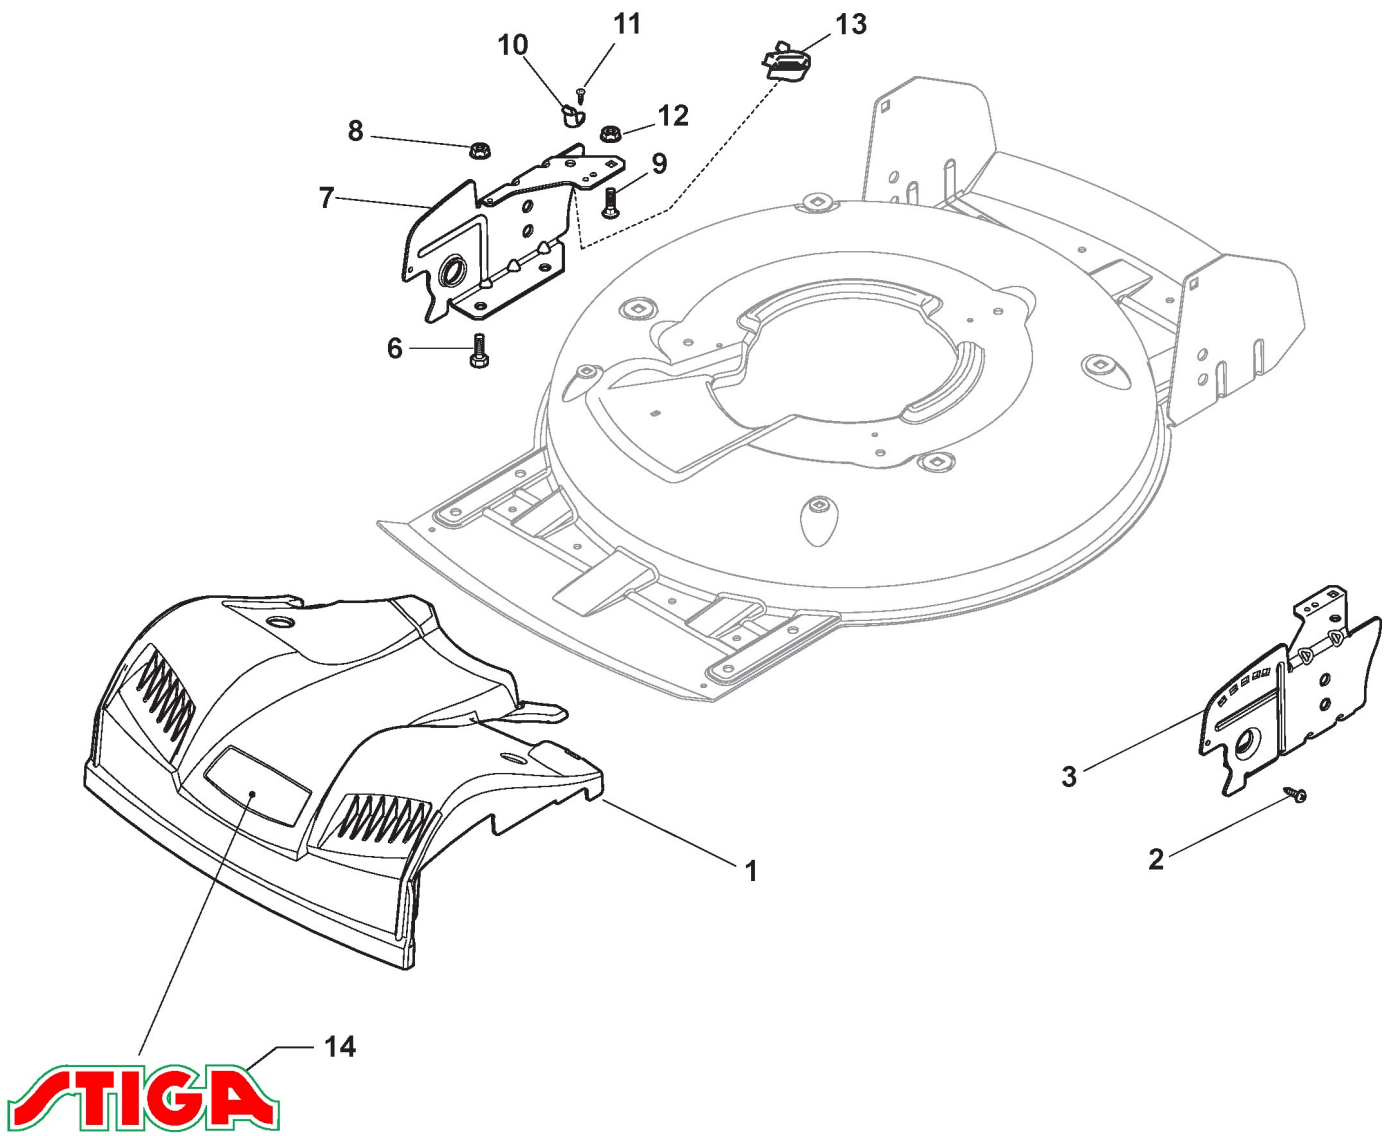

STIGA

MULTICLIP RENTAL 50 S B (2016)

291502128/S16

Spare parts list
Reservdelar
Repuestos
Ersatzteile
Pièces détachées
Reserve onderdelen
Catalogo ricambi

- Use ST. S.p.A. Genuine Spare Parts specified in the parts list for repair and/or replacement.
- The contents described in the parts list may change due to improvement.
- The drawings of the spare parts are only indicative And might Not represent the part in question exactly.
- The indications "right" - "left" - "front" - "rear" refer to the position of the operator when using the machine.
- When placing orders of parts for repair And/Or replacement, make sure that the illustrated parts list Is the one applying to the machine's year of manufacture, as shown on the identification plate attached to the machine.

Deck And Height Adjusting

Ref.nr.	Antal	Komponentkode	Beskrivelse	Noter	From	Op til
1	1	381002909/1	Grey Deck	To 31-august-2013		
1	1	381004735/0	Grey Deck	From 01-september-2013 To 31-august-2016		
1	1	381004735/1	Grey Deck	From 01-september-2016		
3	1	381002849/0	Front Wheel Axle	To 31-august-2012		
3	1	381302863/0	Axle, Front Wheels	From 01-september-2012		
12	4	112791011/0	Screw			
13	1	381545105/0	Left Plate			
14	4	112154510/0	Nut			
15	1	381545104/0	Right Plate			
16	1	381002851/0	Rear Wheel Axle	To 31-august-2012		
16	1	381302861/0	Axle, Rear Wheels	From 01-september-2012 To 31-august-2013		
16	1	381302861/1	Axle, Rear Wheels	From 01-september-2013		
17	2	112789000/0	Screw			
18	1	381003323/0	Lever, Height Adjustment			
19	2	112154330/0	Nut			
20	1	112293200/0	Nut			
21	1	322399812/0	Knob			
22	2	112735661/0	Screw			
23	2	322551529/0	Wheels Cleaning Plate			
24	2	112521330/0	Washer			
25	1	122033329/0	Rod, Height Adjustment			
26	2	112604899/0	Crown Fastener			
27	1	122446184/0	Spring			