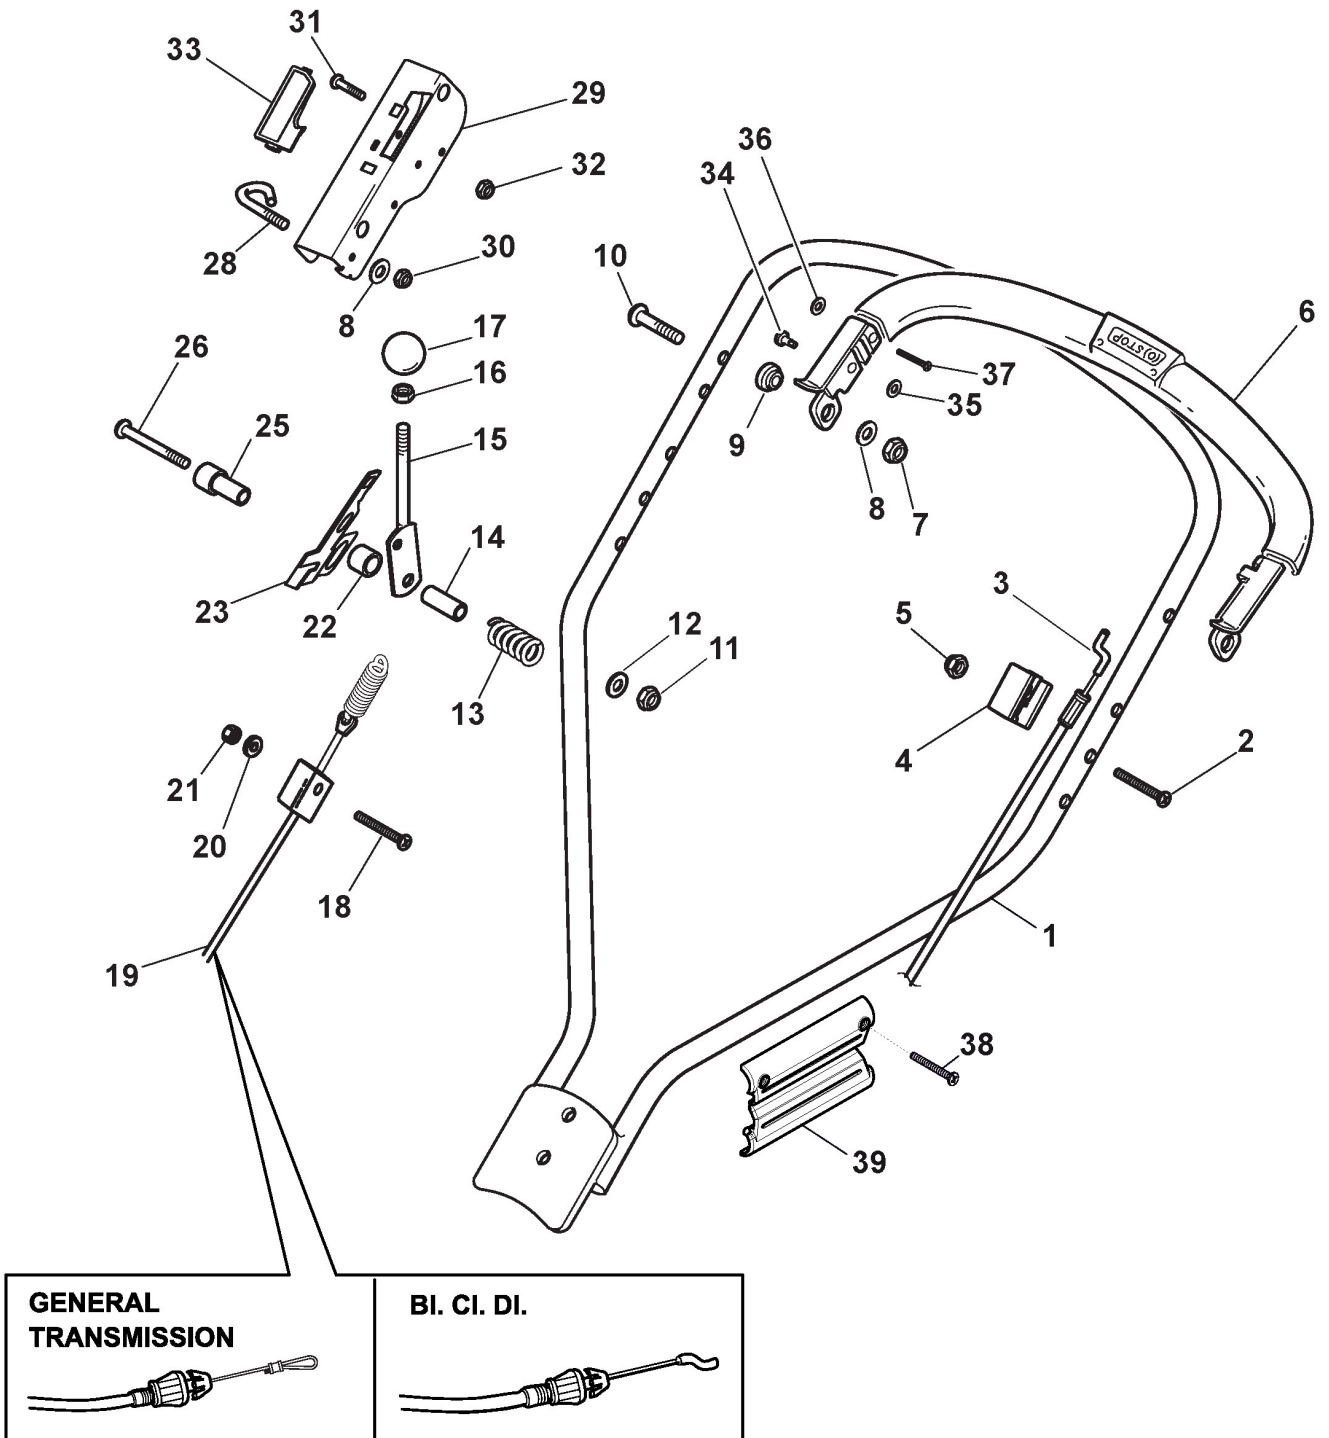

Deck And Height Adjusting

Ref.nr.	Antal	Komponentkode	Beskrivelse	Noter	From	Op til
1	1	381002909/1	Grey Deck	To 31-august-2013		
1	1	381004735/0	Grey Deck	From 01-september-2013 To 31-august-2016		
1	1	381004735/1	Grey Deck	From 01-september-2016		
3	1	381002849/0	Front Wheel Axle	To 31-august-2012		
3	1	381302863/0	Axle, Front Wheels	From 01-september-2012		
12	4	112791011/0	Screw			
13	1	381545105/0	Left Plate			
14	4	112154510/0	Nut			
15	1	381545104/0	Right Plate			
16	1	381002851/0	Rear Wheel Axle	To 31-august-2012		
16	1	381302861/0	Axle, Rear Wheels	From 01-september-2012 To 31-august-2013		
16	1	381302861/1	Axle, Rear Wheels	From 01-september-2013		
17	2	112789000/0	Screw			
18	1	381003323/0	Lever, Height Adjustment			
19	2	112154330/0	Nut			
20	1	112293200/0	Nut			
21	1	322399812/0	Knob			
22	2	112735661/0	Screw			
23	2	322551529/0	Wheels Cleaning Plate			
24	2	112521330/0	Washer			
25	1	122033329/0	Rod, Height Adjustment			
26	2	112604899/0	Crown Fastener			
27	1	122446184/0	Spring			

Ref.nr.	Antal	Komponentkode	Beskrivelse	Noter	From	Op til
1	1	381006385/0	Handle Lower Part			
2	4	118566114/0	Cap			
3	6	112819100/0	Screw			
4	6	112155000/0	Nut			
5	6	118203854/0	Cap			
6	1	381006387/0	Grey Left Handle Lower Part Ass.Y			
7	4	112793102/0	Screw			
8	1	381006369/0	Handle, Middle Part Grey			
9	4	112155000/0	Nut			
10	2	112523060/0	Washer			
11	1	112523080/0	Washer			
12	1	322399813/0	Knob			

Transmission

Ref.nr.	Antal	Komponentkode	Beskrivelse	Noter	From	Op til
1	2	112608600/0	Seeger			
2	1	122570120/1	Pinion Left			
3	2	112608600/0	Seeger			
4	2	119216035/0	Bearing			
5	2	122753000/0	Pin			
6	1	122450437/0	Spring	From 01-september-2017		
6	1	122450439/0	Spring	To 31-august-2017		
7	1	135063902/0	Belt	Trapezoidal belt Z29.5; To 31-august-2017		
7	1	135064105/0		Trapezoidal belt Z30; From 01-september-2017		
8	1	122570110/1	Pinion Right			
9	1	181003109/1	Gear Box			
10	1	122601909/0	Pulley			
11	1	112645705/0	Elastic Pin			