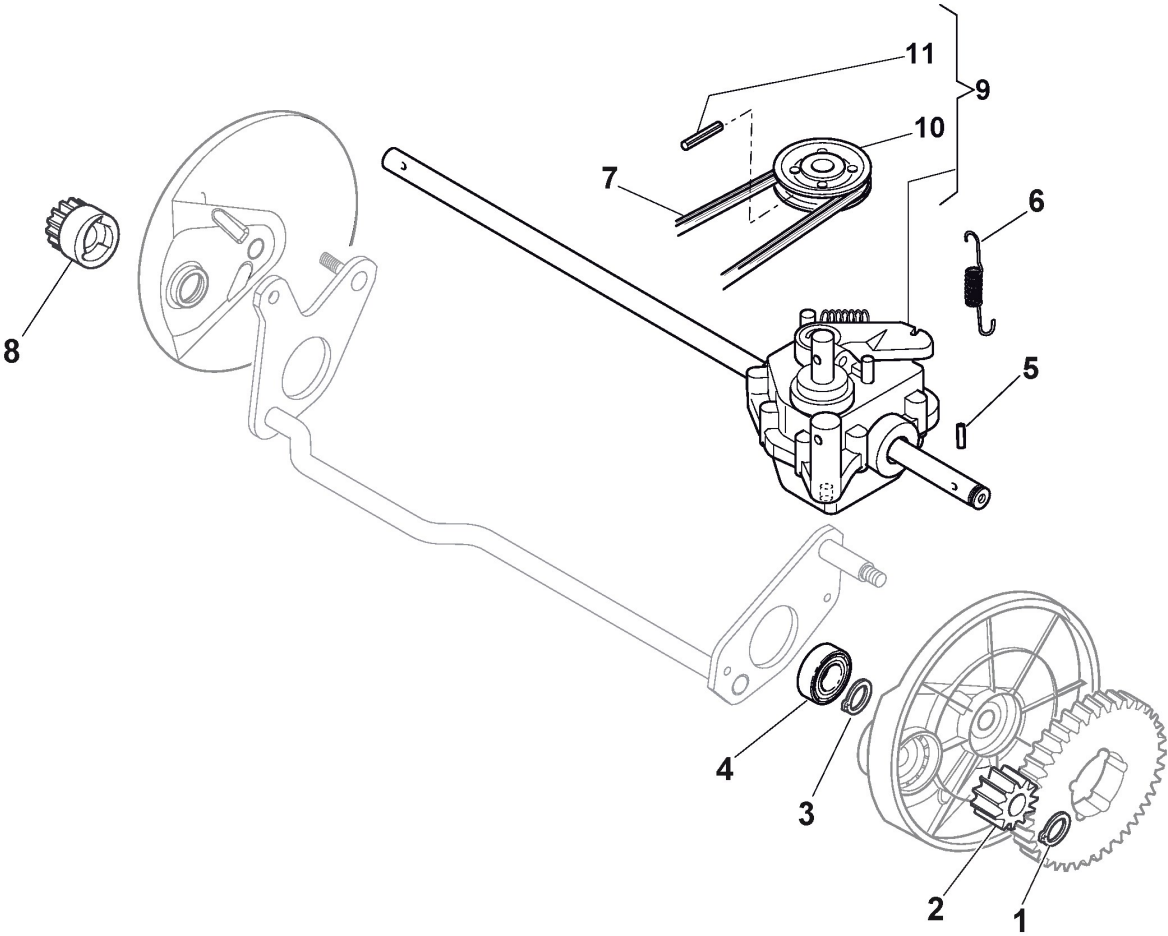

Protection, Belt

Ref.nr.	Antal	Komponentkode	Beskrivelse	Noter	From	Op til
4	3	112728530/0	Screw	To 31-august-2015		
4	3	112728531/0	Screw	From 01-september-2015		
5	1	322060220/0	Belt Protection			

Handle, Lower Part

Ref.nr.	Antal	Komponentkode	Beskrivelse	Noter	From	Op til
1	1	381006385/0	Handle Lower Part			
2	4	118566114/0	Cap			
3	6	112819100/0	Screw			
4	6	112155000/0	Nut			
5	6	118203854/0	Cap			
6	1	381006387/0	Grey Left Handle Lower Part Ass.Y			
7	4	112793102/0	Screw			
8	1	381006369/0	Handle, Middle Part Grey			
9	4	112155000/0	Nut			
10	2	112523060/0	Washer			
11	1	112523080/0	Washer			
12	1	322399813/0	Knob			

Transmission

Ref.nr.	Antal	Komponentkode	Beskrivelse	Noter	From	Op til
1	2	112608600/0	Seeger			
2	1	122570120/1	Pinion Left			
3	2	112608600/0	Seeger			
4	2	119216035/0	Bearing			
5	2	122753000/0	Pin			
6	1	122450437/0	Spring	From 01-september-2017		
6	1	122450439/0	Spring	To 31-august-2017		
7	1	135063902/0	Belt	Trapezoidal belt Z29.5; To 31-august-2017		
7	1	135064105/0		Trapezoidal belt Z30; From 01-september-2017		
8	1	122570110/1	Pinion Right			
9	1	181003109/1	Gear Box			
10	1	122601909/0	Pulley			
11	1	112645705/0	Elastic Pin			