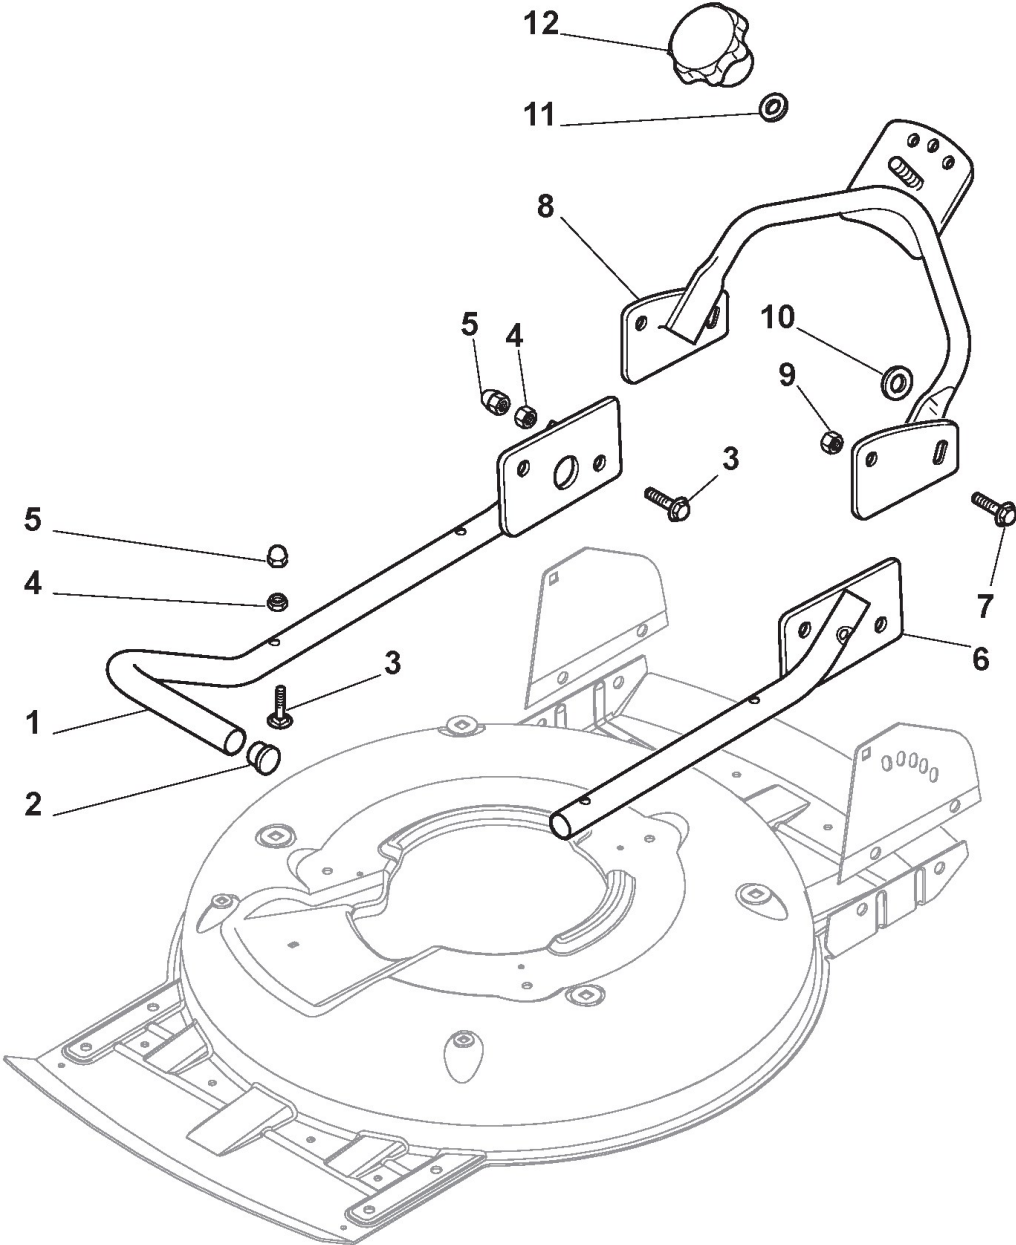

Handle, Lower Part

Ref.nr.	Antal	Komponentkode	Beskrivelse	Noter	From	Op til
1	1	381006385/0	Handle Lower Part			
2	4	118566114/0	Cap			
3	6	112819100/0	Screw			
4	6	112155000/0	Nut			
5	6	118203854/0	Cap			
6	1	381006387/0	Grey Left Handle Lower Part Ass.Y			
7	4	112793102/0	Screw			
8	1	381006369/0	Handle, Middle Part Grey			
9	4	112155000/0	Nut			
10	2	112523060/0	Washer			
11	1	112523080/0	Washer			
12	1	322399813/0	Knob