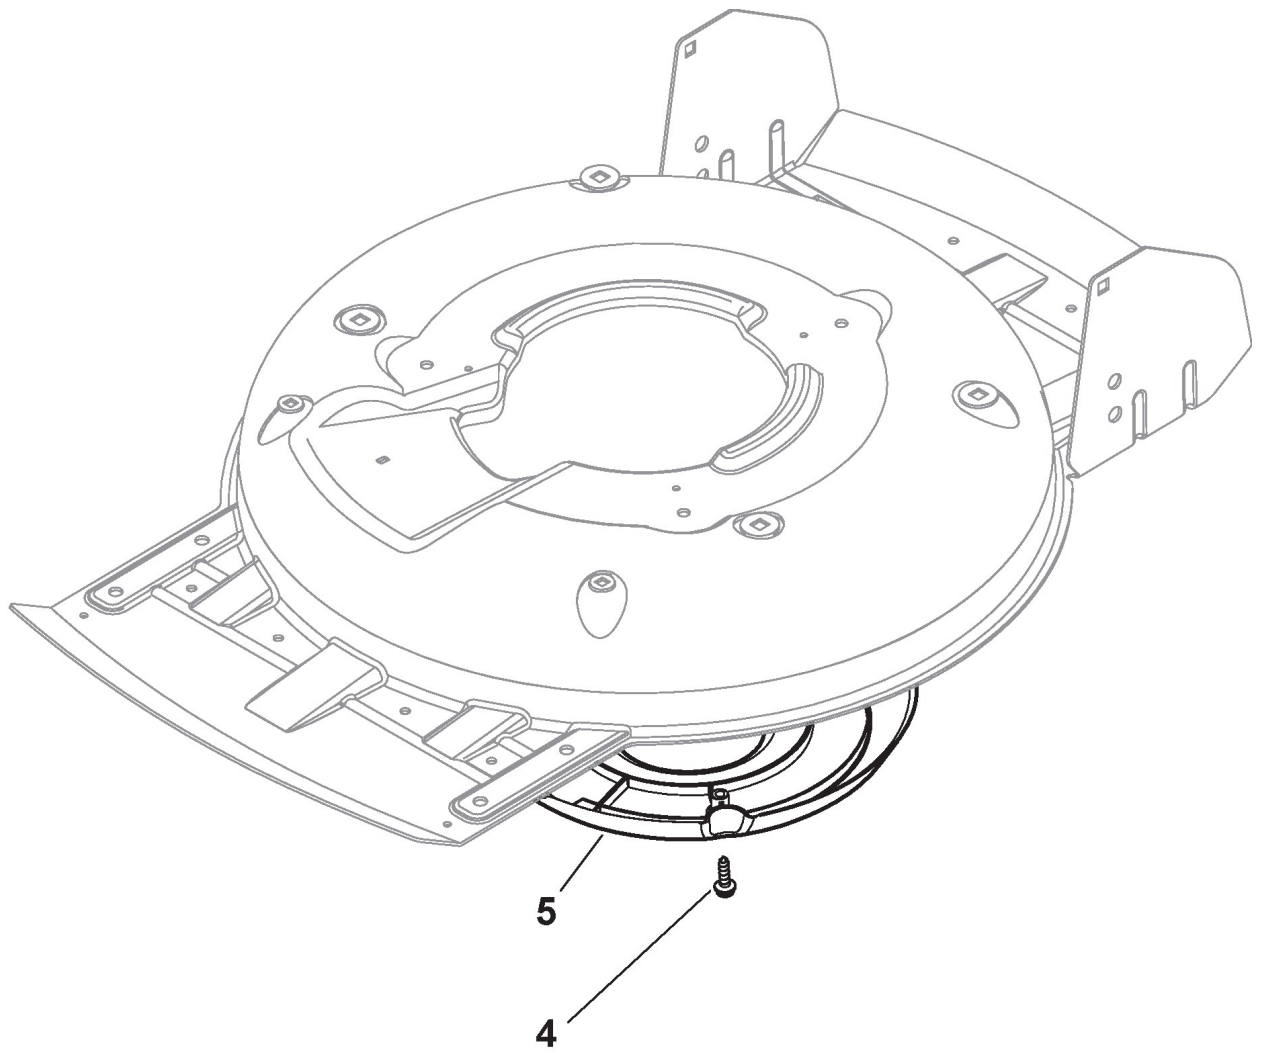

Protection, Belt

Ref.nr.	Antal	Komponentkode	Beskrivelse	Noter	From	Op til
4	3	112728530/0	Screw	To 31-august-2015		
4	3	112728531/0	Screw	From 01-september-2015		
5	1	322060220/0	Belt Protection