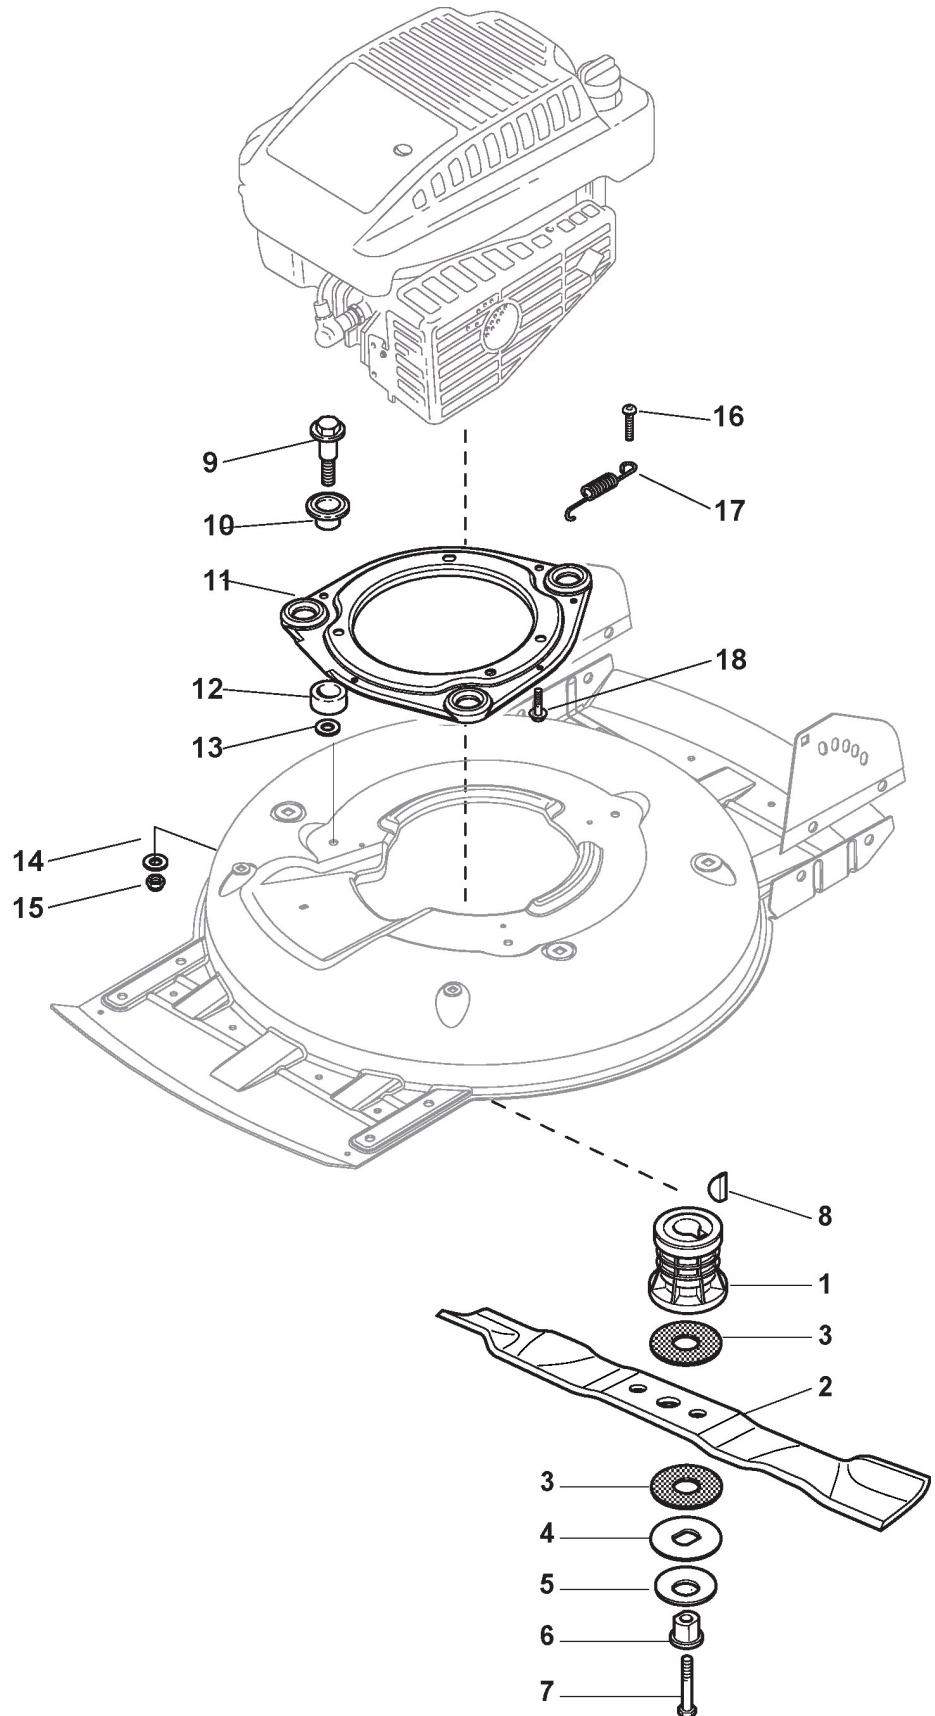

Ref.nr.	Antal	Komponentkode	Beskrivelse	Noter	From	Op til
1	1	381006385/0	Handle Lower Part			
2	4	118566114/0	Cap			
3	6	112819100/0	Screw			
4	6	112155000/0	Nut			
5	6	118203854/0	Cap			
6	1	381006387/0	Grey Left Handle Lower Part Ass.Y			
7	4	112793102/0	Screw			
8	1	381006369/0	Handle, Middle Part Grey			
9	4	112155000/0	Nut			
10	2	112523060/0	Washer			
11	1	112523080/0	Washer			
12	1	322399813/0	Knob			

Transmission

Ref.nr.	Antal	Komponentkode	Beskrivelse	Noter	From	Op til
1	2	112608600/0	Seeger			
2	1	122570120/1	Pinion Left			
3	2	112608600/0	Seeger			
4	2	119216035/0	Bearing			
5	2	122753000/0	Pin			
6	1	122450437/0	Spring	From 01-september-2017		
6	1	122450439/0	Spring	To 31-august-2017		
7	1	135063902/0	Belt	Trapezoidal belt Z29.5; To 31-august-2017		
7	1	135064105/0		Trapezoidal belt Z30; From 01-september-2017		
8	1	122570110/1	Pinion Right			
9	1	181003109/1	Gear Box			
10	1	122601909/0	Pulley			
11	1	112645705/0	Elastic Pin			

Blade

Ref.nr.	Antal	Komponentkode	Beskrivelse	Noter	From	Op til
1	1	122465611/0	Hub With Pulley Ø 22.2			
2	1	181004146/0	Blade Standard			
3	2	322672110/1	Washer			
4	1	322672105/0	Washer			
5	1	112508120/0	Cup Spring			
6	1	122041940/0	Bushing			
7	1	112736850/0	Screw			
8	1	112139100/0	Key			
9	3	122524329/0	Pin			
10	3	322672201/0	Washer			
11	1	381207221/1	Flange, Yellow			
12	3	322250012/0	No Vibrations Rubber			
13	3	122671651/0	Washer	From 01-september-2009		
13	3	322672201/0	Washer	To 31-august-2009		
14	3	112521350/0	Washer	From 01-september-2009		
14	3	122671651/0	Washer	To 31-august-2009		
15	3	112155000/0	Nut			
16	1	112791400/0	Screw			
17	1	122450444/0	Spring			
18	3	112735108/1	Screw			