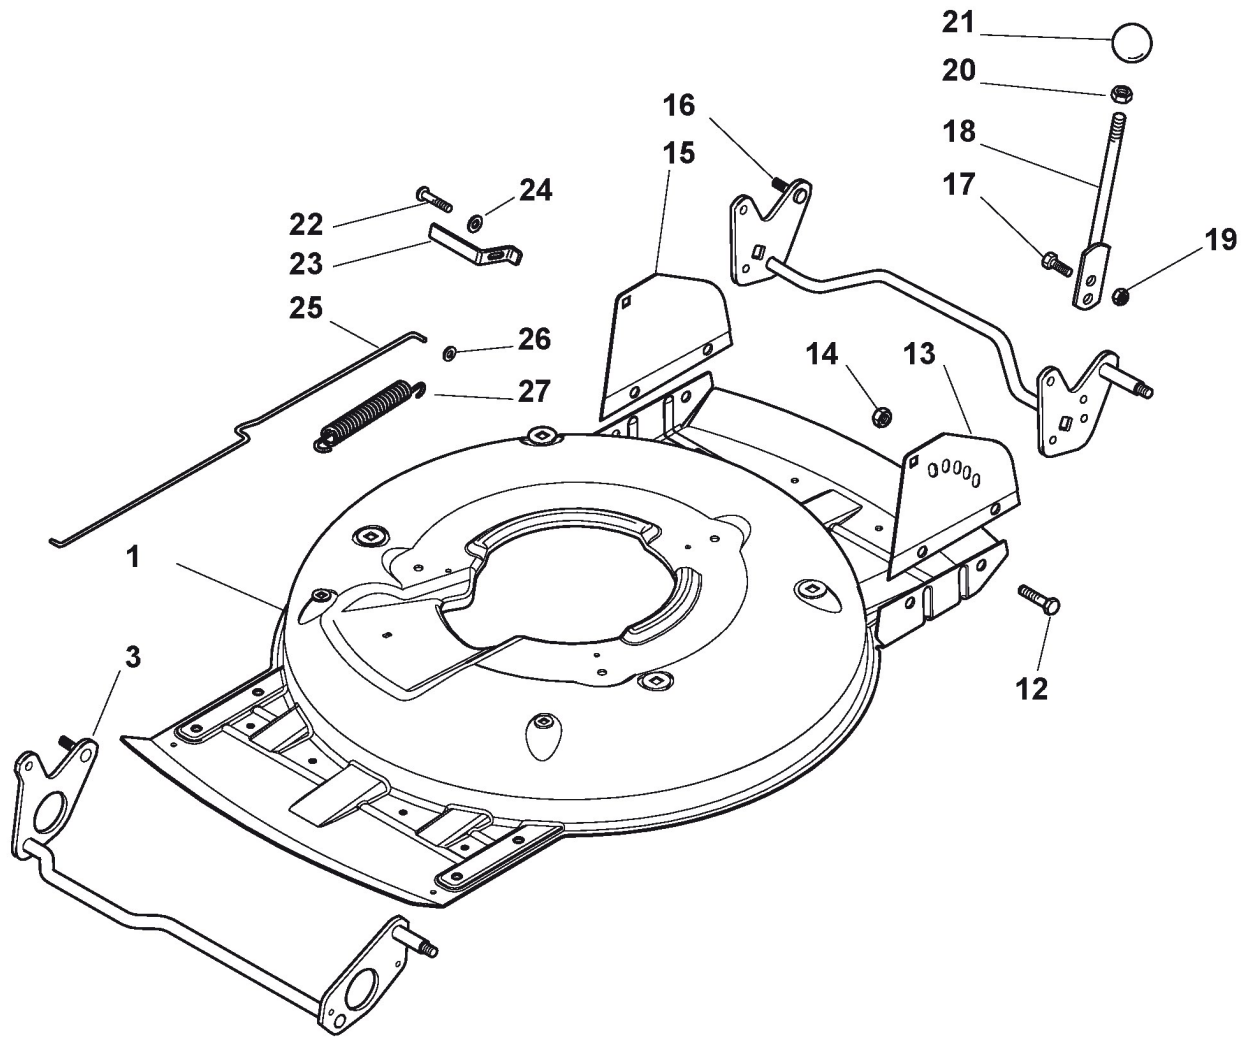

STIGA

MULTICLIP RENTAL 50 S B (2016)

291502128/S16

Spare parts list
Reservdelar
Repuestos
Ersatzteile
Pièces détachées
Reserve onderdelen
Catalogo ricambi

- Use ST. S.p.A. Genuine Spare Parts specified in the parts list for repair and/or replacement.
- The contents described in the parts list may change due to improvement.
- The drawings of the spare parts are only indicative And might Not represent the part in question exactly.
- The indications "right" - "left" - "front" - "rear" refer to the position of the operator when using the machine.
- When placing orders of parts for repair And/Or replacement, make sure that the illustrated parts list Is the one applying to the machine's year of manufacture, as shown on the identification plate attached to the machine.

Deck And Height Adjusting

Ref.nr.	Antal	Komponentkode	Beskrivelse	Noter	From	Op til
1	1	381002909/1	Grey Deck	To 31-august-2013		
1	1	381004735/0	Grey Deck	From 01-september-2013 To 31-august-2016		
1	1	381004735/1	Grey Deck	From 01-september-2016		
3	1	381002849/0	Front Wheel Axle	To 31-august-2012		
3	1	381302863/0	Axle, Front Wheels	From 01-september-2012		
12	4	112791011/0	Screw			
13	1	381545105/0	Left Plate			
14	4	112154510/0	Nut			
15	1	381545104/0	Right Plate			
16	1	381002851/0	Rear Wheel Axle	To 31-august-2012		
16	1	381302861/0	Axle, Rear Wheels	From 01-september-2012 To 31-august-2013		
16	1	381302861/1	Axle, Rear Wheels	From 01-september-2013		
17	2	112789000/0	Screw			
18	1	381003323/0	Lever, Height Adjustment			
19	2	112154330/0	Nut			
20	1	112293200/0	Nut			
21	1	322399812/0	Knob			
22	2	112735661/0	Screw			
23	2	322551529/0	Wheels Cleaning Plate			
24	2	112521330/0	Washer			
25	1	122033329/0	Rod, Height Adjustment			
26	2	112604899/0	Crown Fastener			
27	1	122446184/0	Spring			